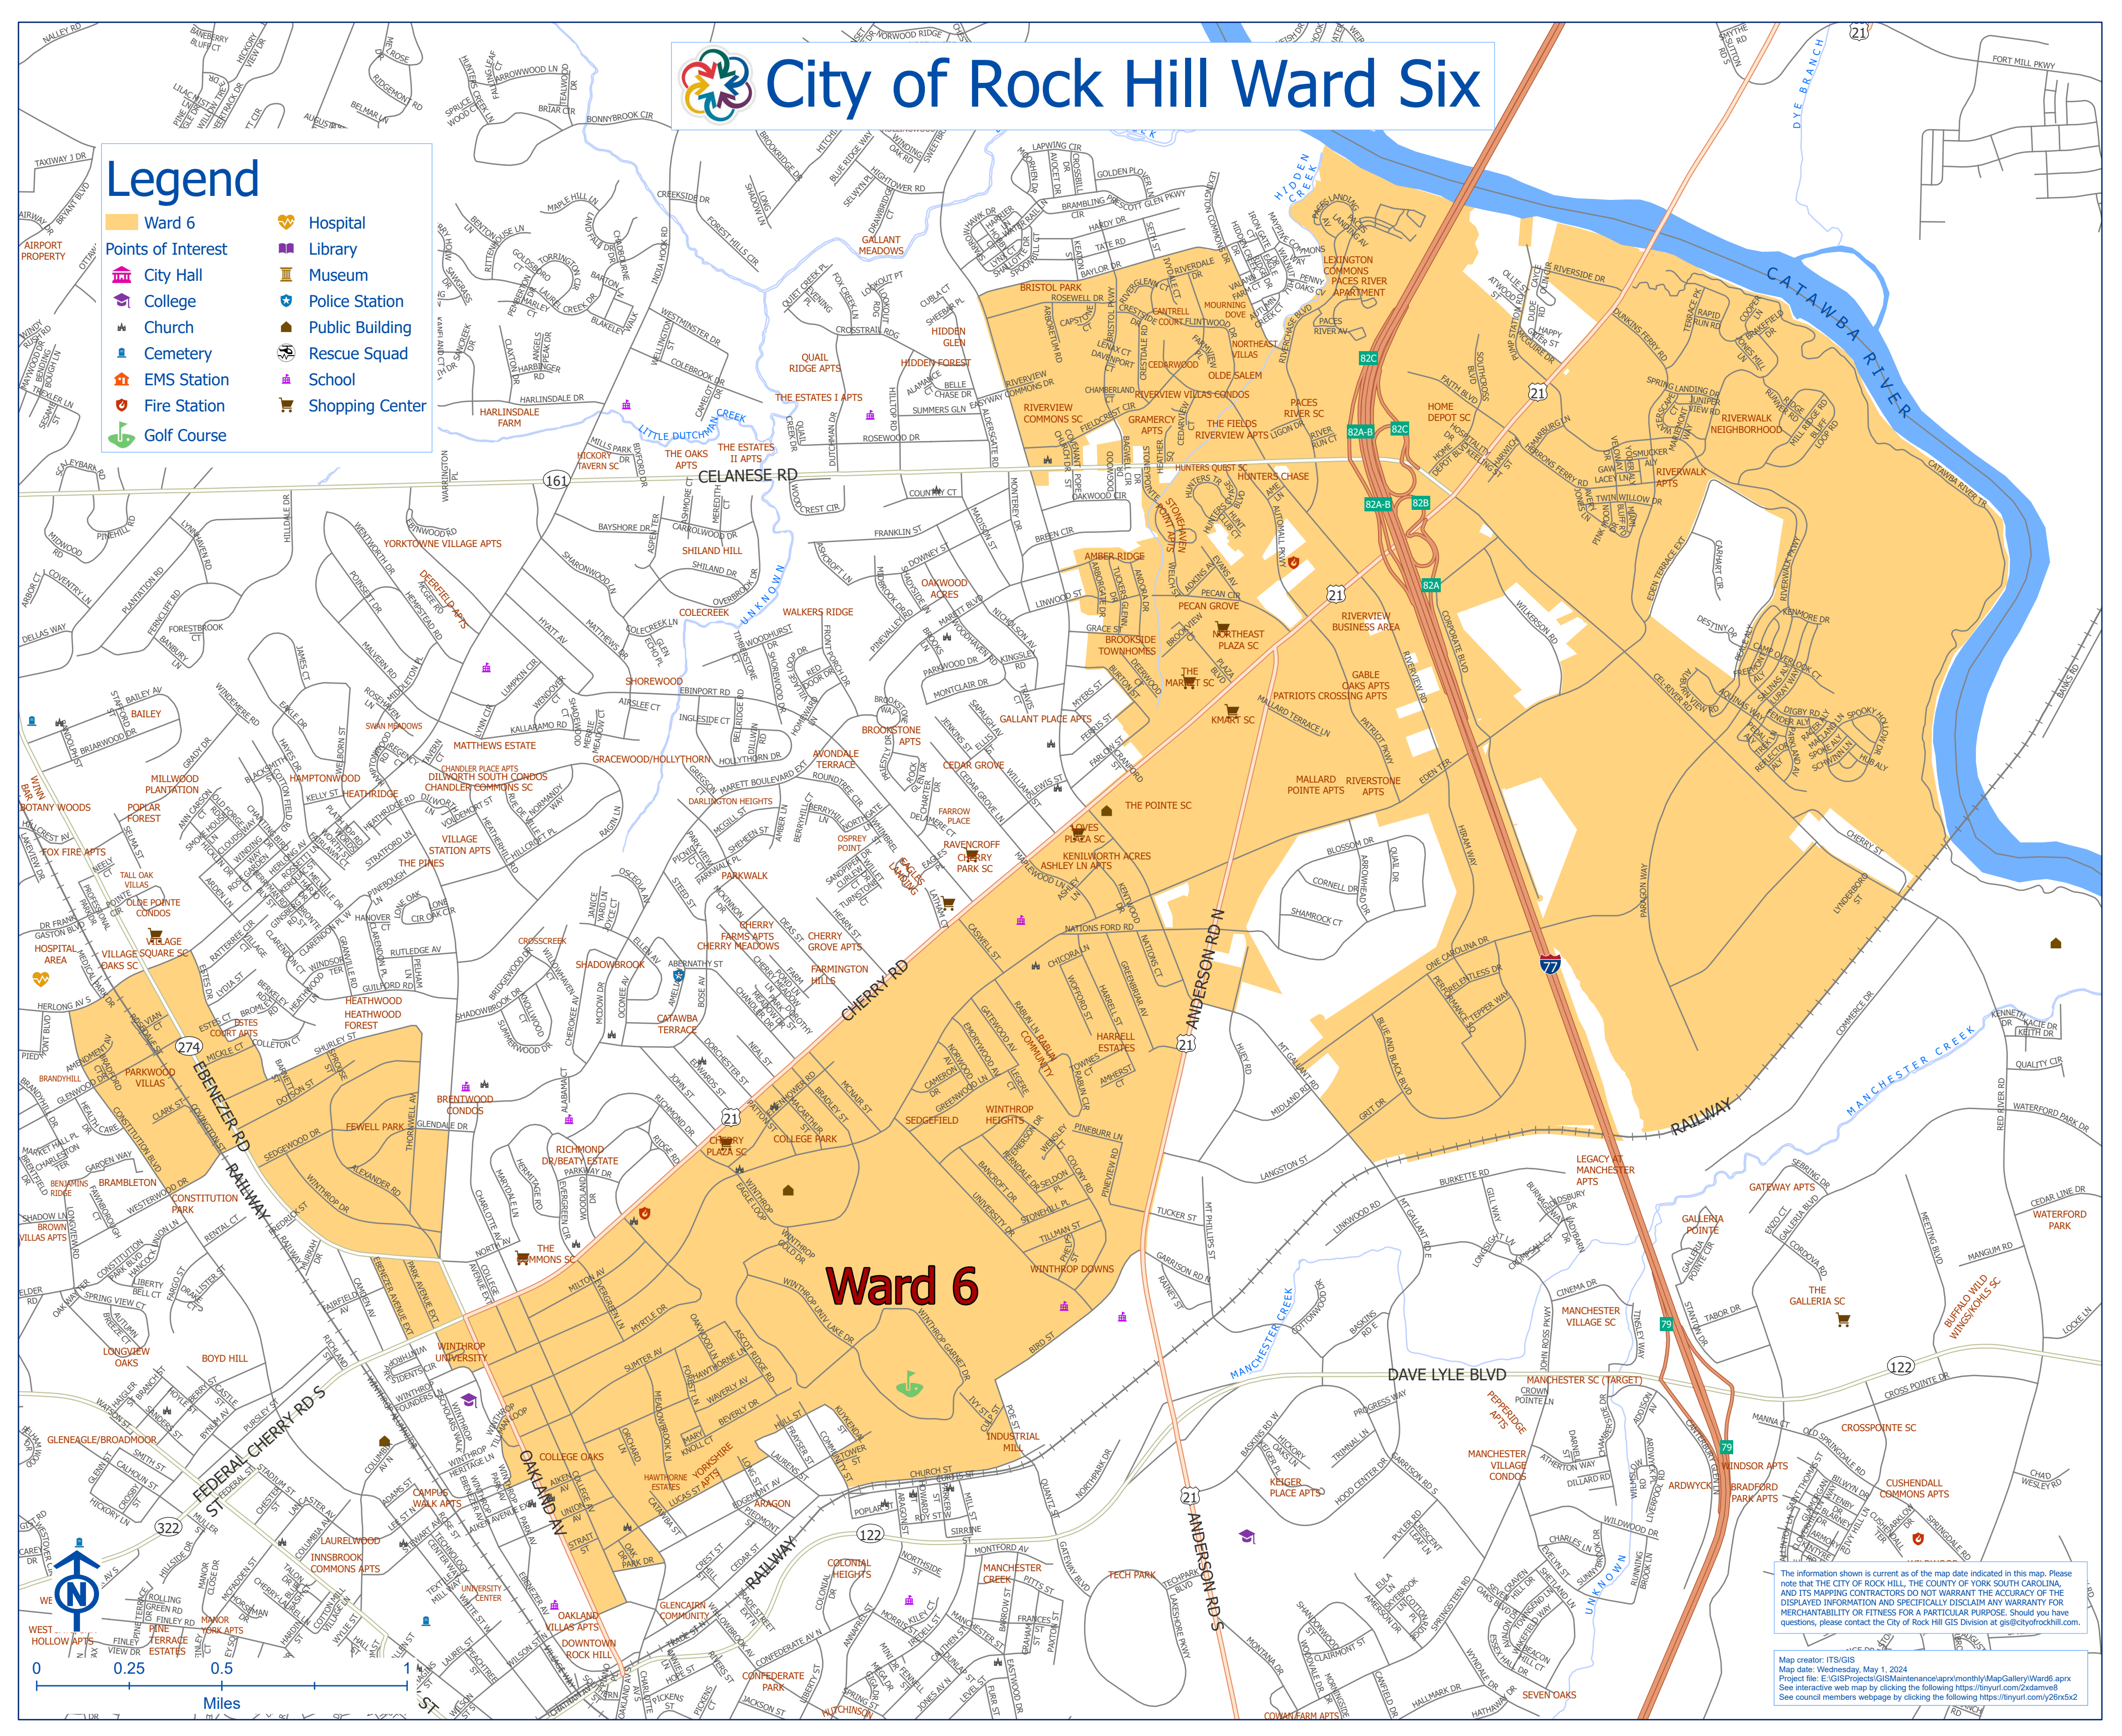

City of Rock Hill Ward Six

Legend

- Ward 6
- City Hall
- College
- Church
- Cemetery
- EMS Station
- Fire Station
- Golf Course
- Hospital
- Library
- Museum
- Police Station
- Public Building
- Rescue Squad
- School
- Shopping Center

Ward 6