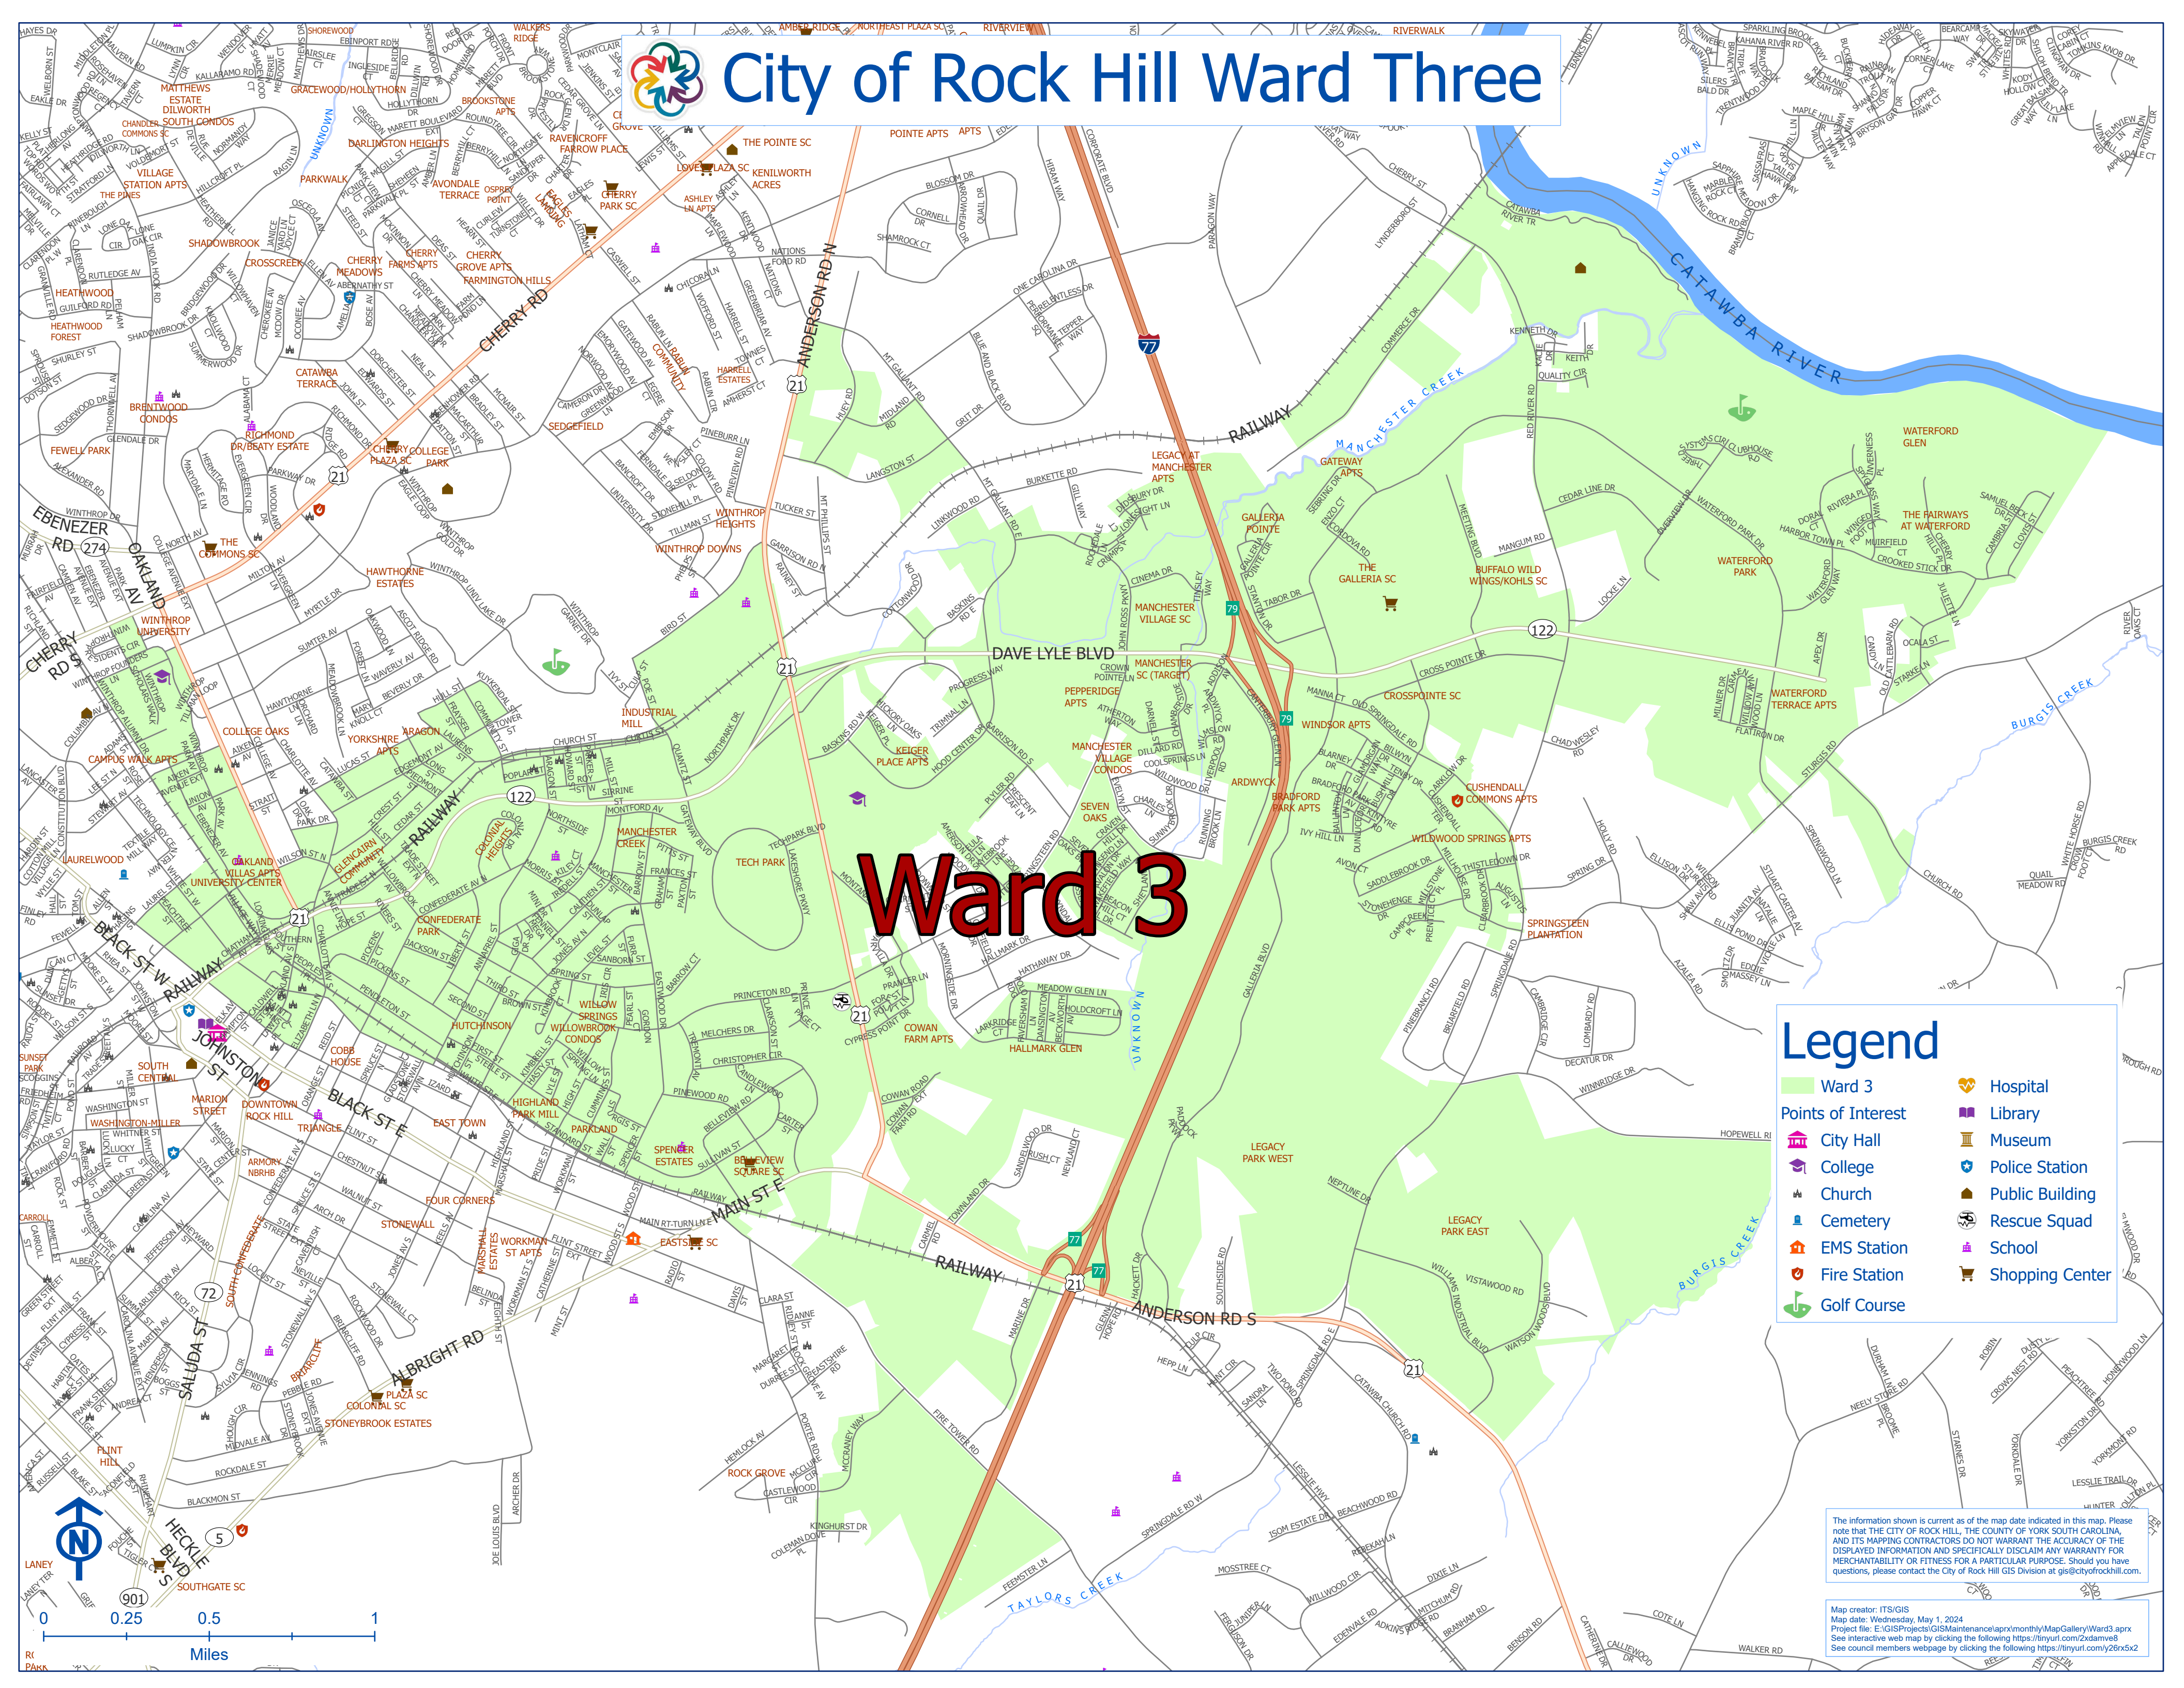

City of Rock Hill Ward Three

Ward 3

Legend

- Ward 3
- Hospital
- Points of Interest
- Library
- City Hall
- Museum
- College
- Police Station
- Church
- Public Building
- Cemetery
- Rescue Squad
- EMS Station
- School
- Fire Station
- Shopping Center
- Golf Course

Map creator: ITS/GIS
Map date: Wednesday, May 1, 2024
Project file: E:\GIS\Projects\GIS\Maintenance\aprx\monthly\MapGallery\Ward3.aprx
See interactive web map by clicking the following <https://tinyurl.com/2zsdm7e8>
See council members webpage by clicking the following <https://tinyurl.com/y26r5x2>