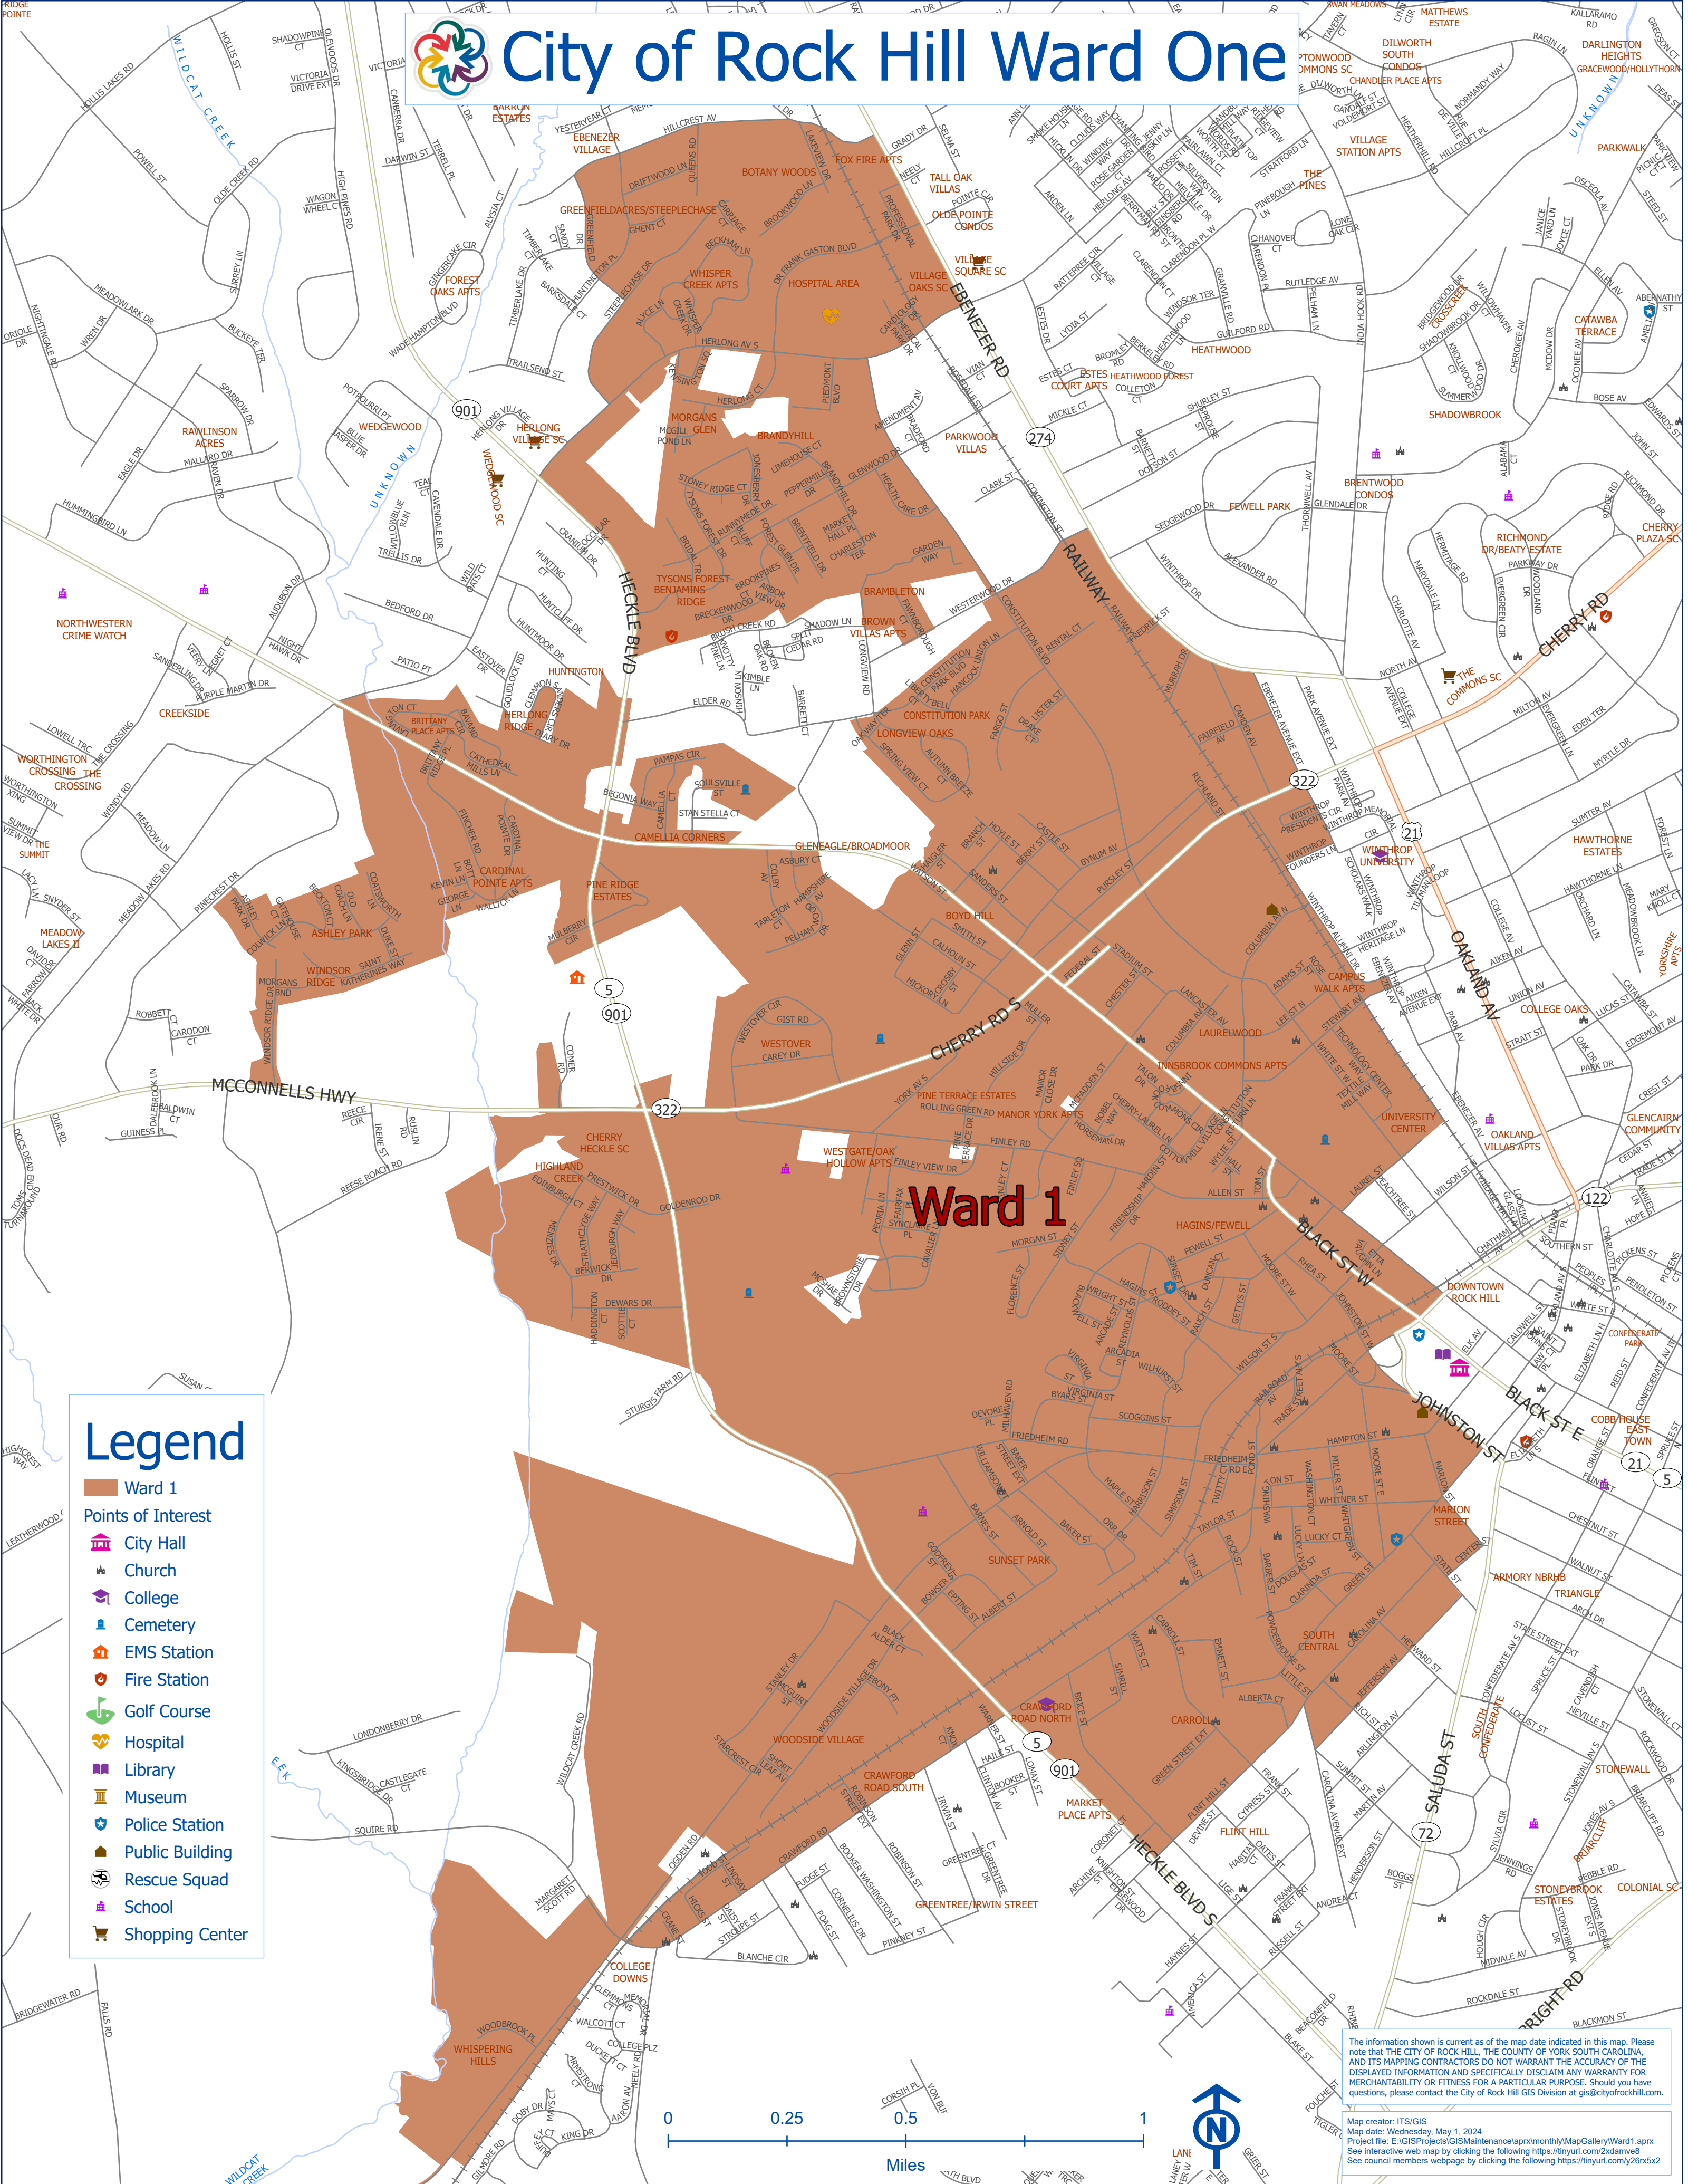

City of Rock Hill Ward One

Ward 1

Legend

- Ward 1
- **Points of Interest**
- City Hall
- Church
- College
- Cemetery
- EMS Station
- Fire Station
- Golf Course
- Hospital
- Library
- Museum
- Police Station
- Public Building
- Rescue Squad
- School
- Shopping Center

Map creator: ITS/GIS
Map date: Wednesday, May 1, 2024
Project file: E:\GIS\Projects\GIS\Maintenance\apr\monthly\MapGallery\Ward1.aprx
See interactive web map by clicking the following <https://tinyurl.com/2xdarve8>
See council members webpage by clicking the following <https://tinyurl.com/y26rx5x2>