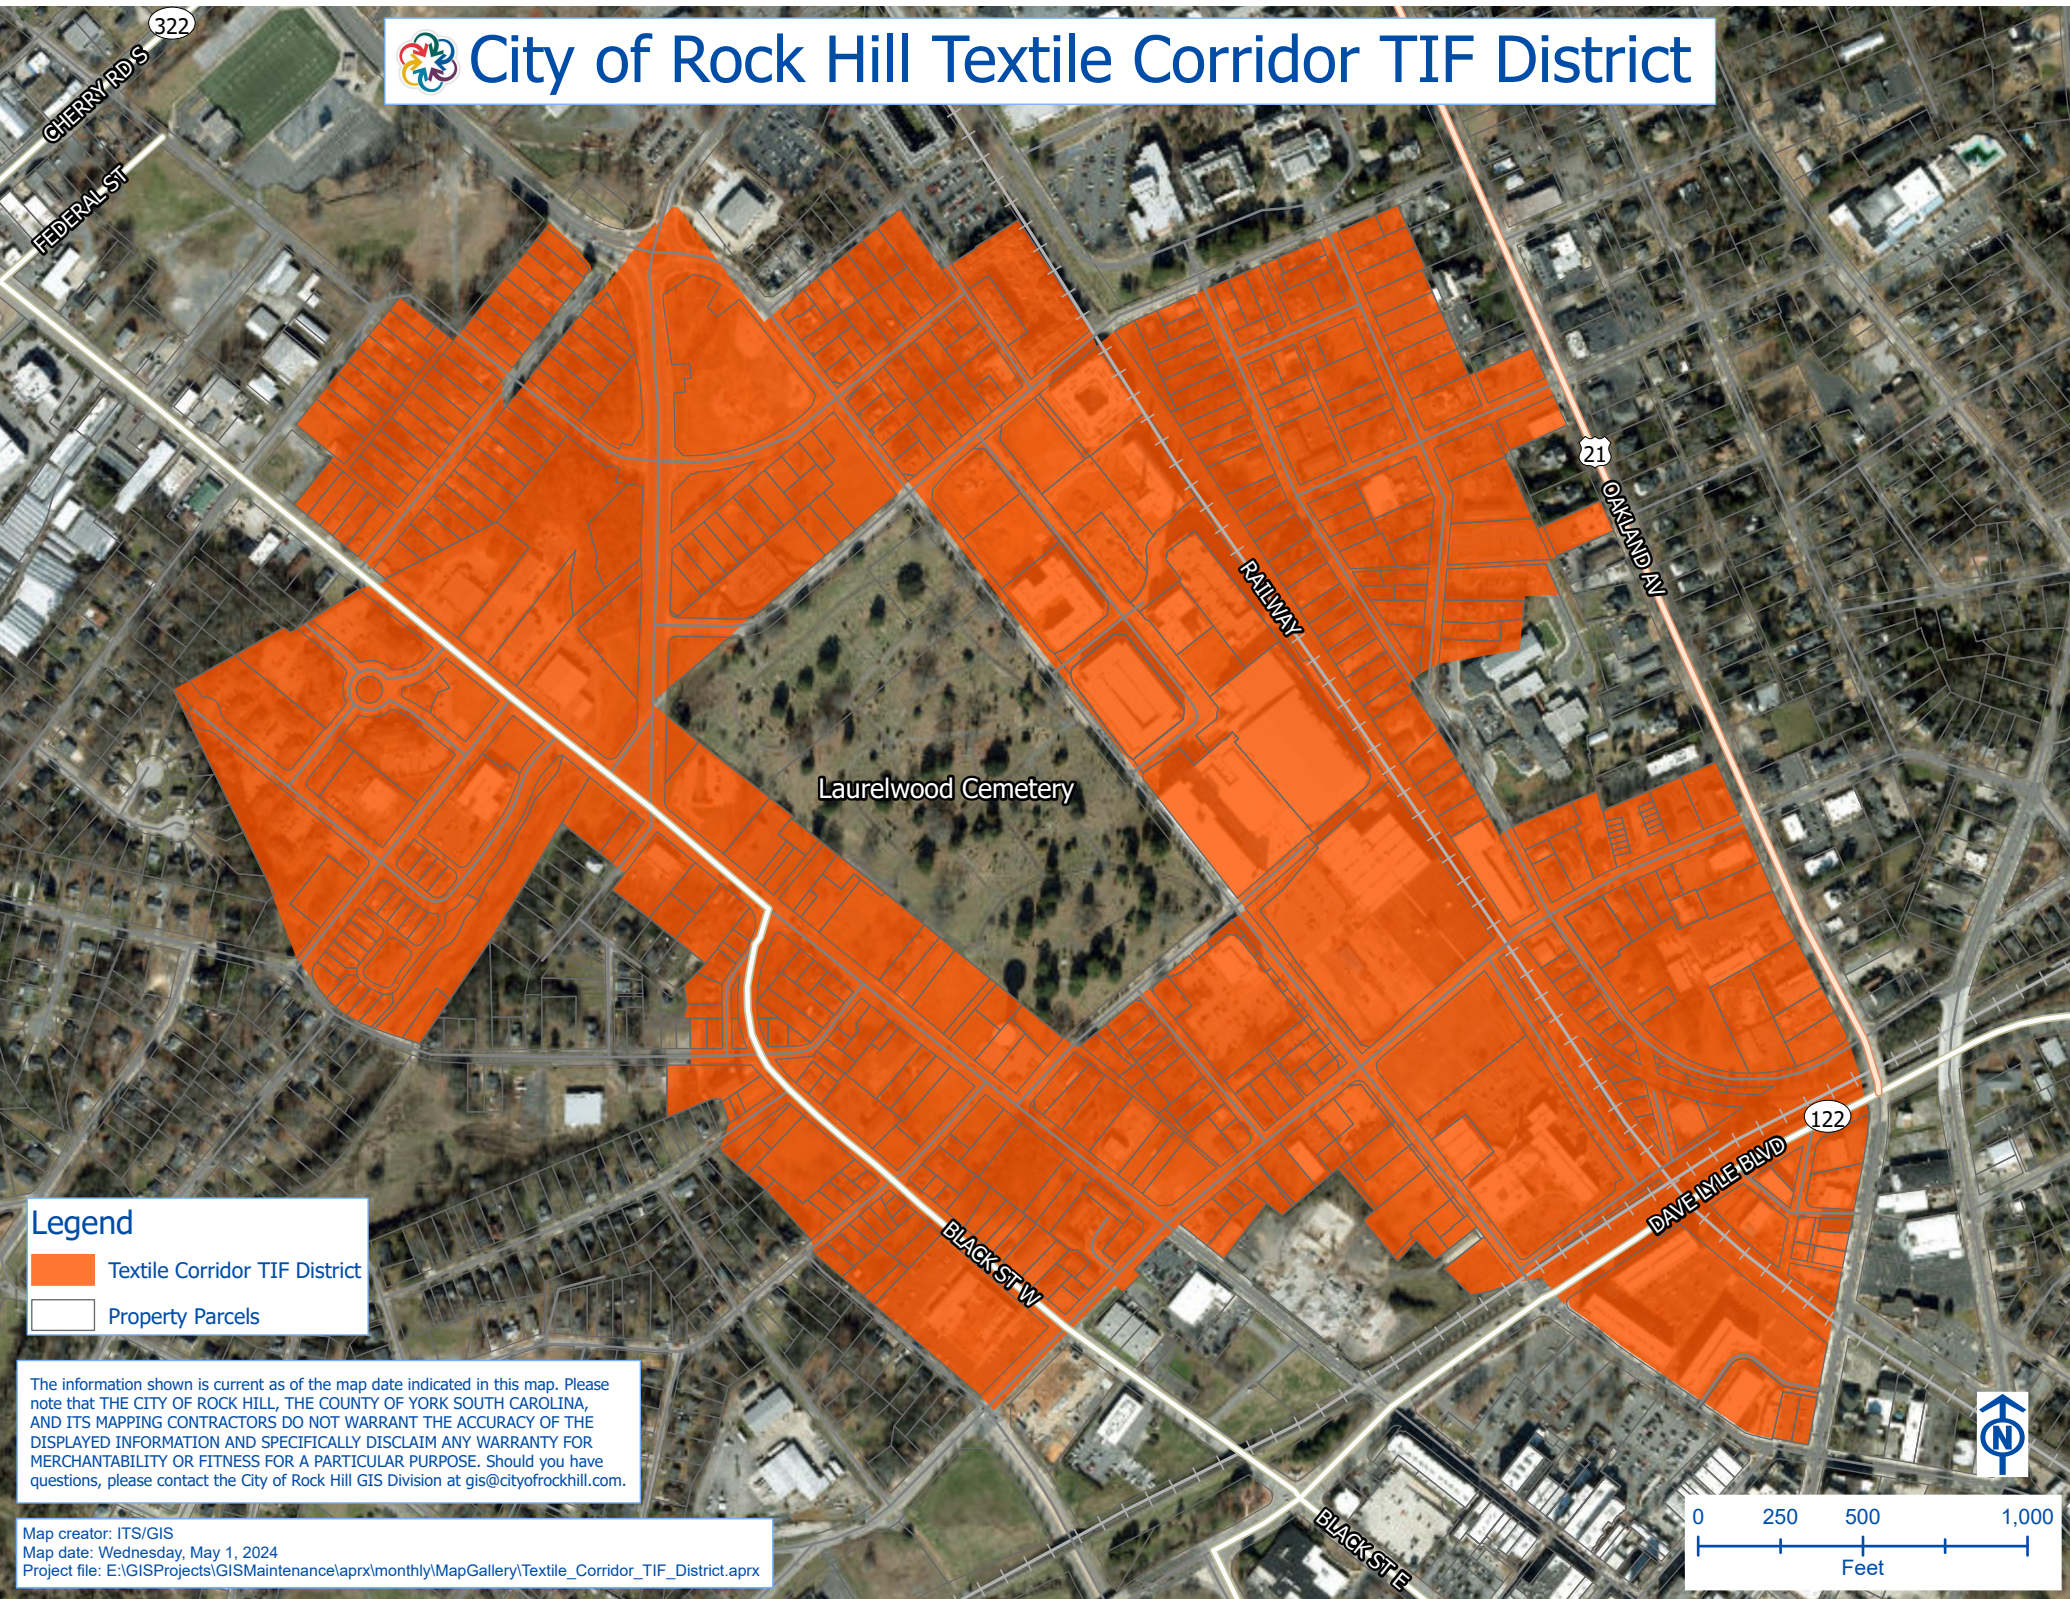

City of Rock Hill Textile Corridor TIF District

Legend

- Textile Corridor TIF District
- Property Parcels

The information shown is current as of the map date indicated in this map. Please note that THE CITY OF ROCK HILL, THE COUNTY OF YORK SOUTH CAROLINA, AND ITS MAPPING CONTRACTORS DO NOT WARRANT THE ACCURACY OF THE DISPLAYED INFORMATION AND SPECIFICALLY DISCLAIM ANY WARRANTY FOR MERCHANTABILITY OR FITNESS FOR A PARTICULAR PURPOSE. Should you have questions, please contact the City of Rock Hill GIS Division at gis@cityofrockhill.com.

Map creator: ITS/GIS
 Map date: Wednesday, May 1, 2024
 Project file: E:\GISProjects\GISMaintenance\aprx\monthly\MapGallery\Textile_Corridor_TIF_District.aprx

0 250 500 1,000
 Feet