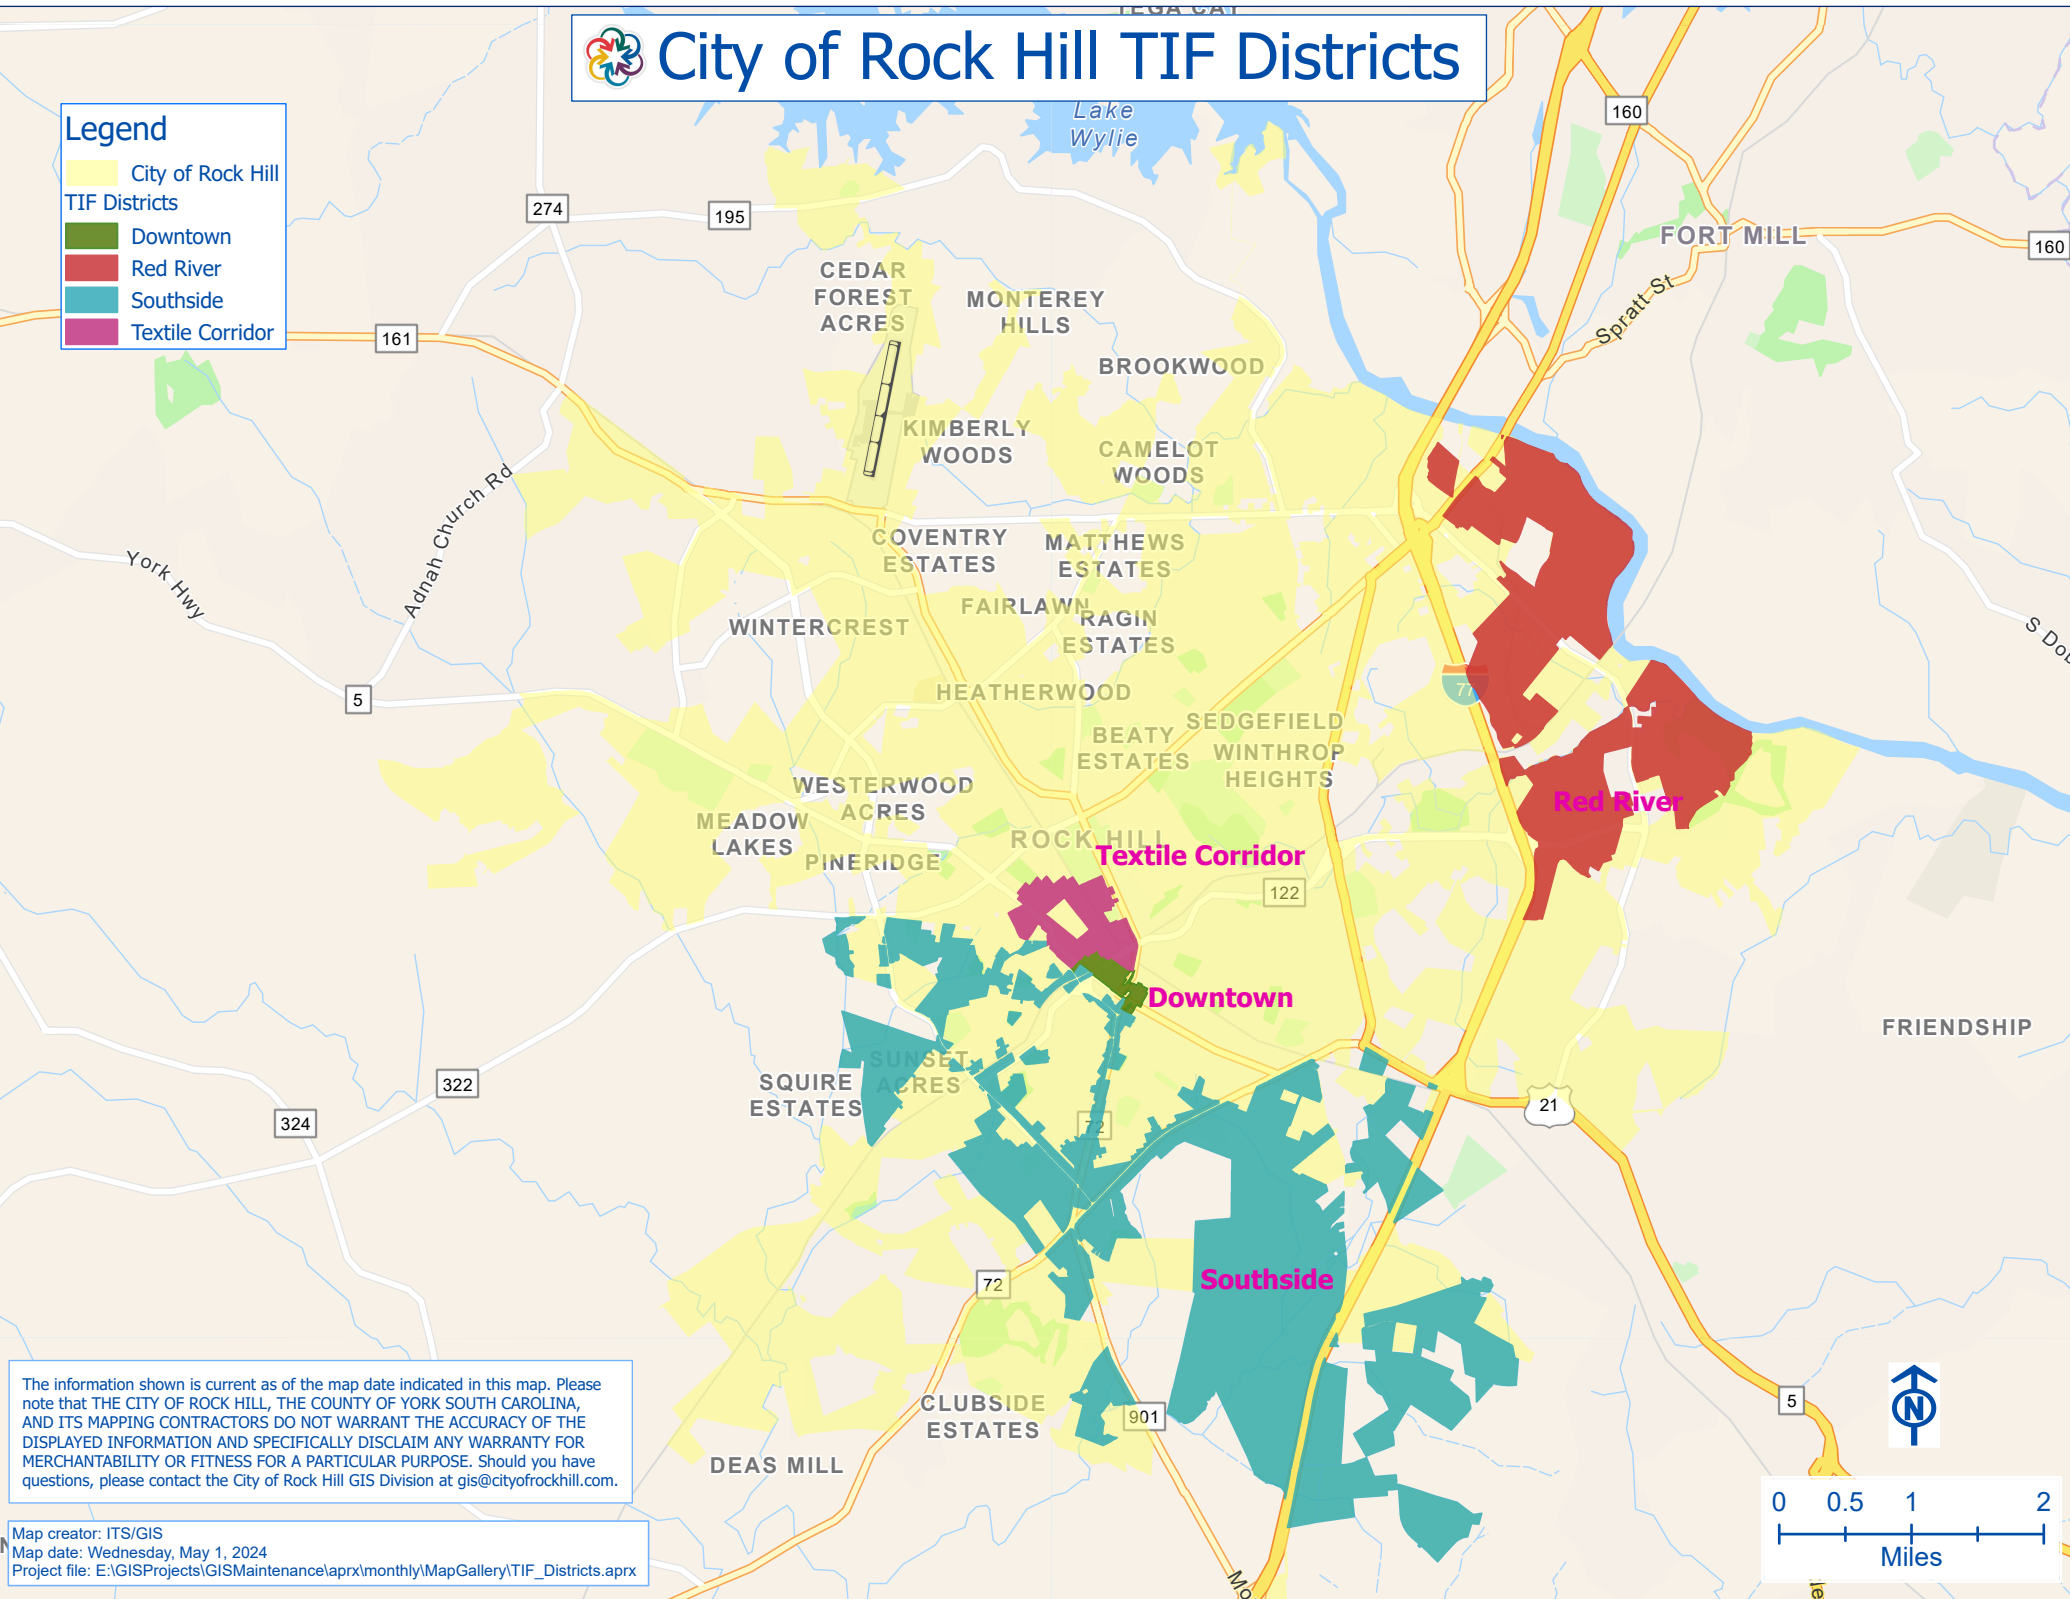

City of Rock Hill TIF Districts

Legend

- City of Rock Hill
- TIF Districts
 - Downtown
 - Red River
 - Southside
 - Textile Corridor

The information shown is current as of the map date indicated in this map. Please note that THE CITY OF ROCK HILL, THE COUNTY OF YORK SOUTH CAROLINA, AND ITS MAPPING CONTRACTORS DO NOT WARRANT THE ACCURACY OF THE DISPLAYED INFORMATION AND SPECIFICALLY DISCLAIM ANY WARRANTY FOR MERCHANTABILITY OR FITNESS FOR A PARTICULAR PURPOSE. Should you have questions, please contact the City of Rock Hill GIS Division at gis@cityofrockhill.com.

Map creator: ITS/GIS
 Map date: Wednesday, May 1, 2024
 Project file: E:\GISProjects\GISMaintenance\aprx\monthly\MapGallery\TIF_Districts.aprx