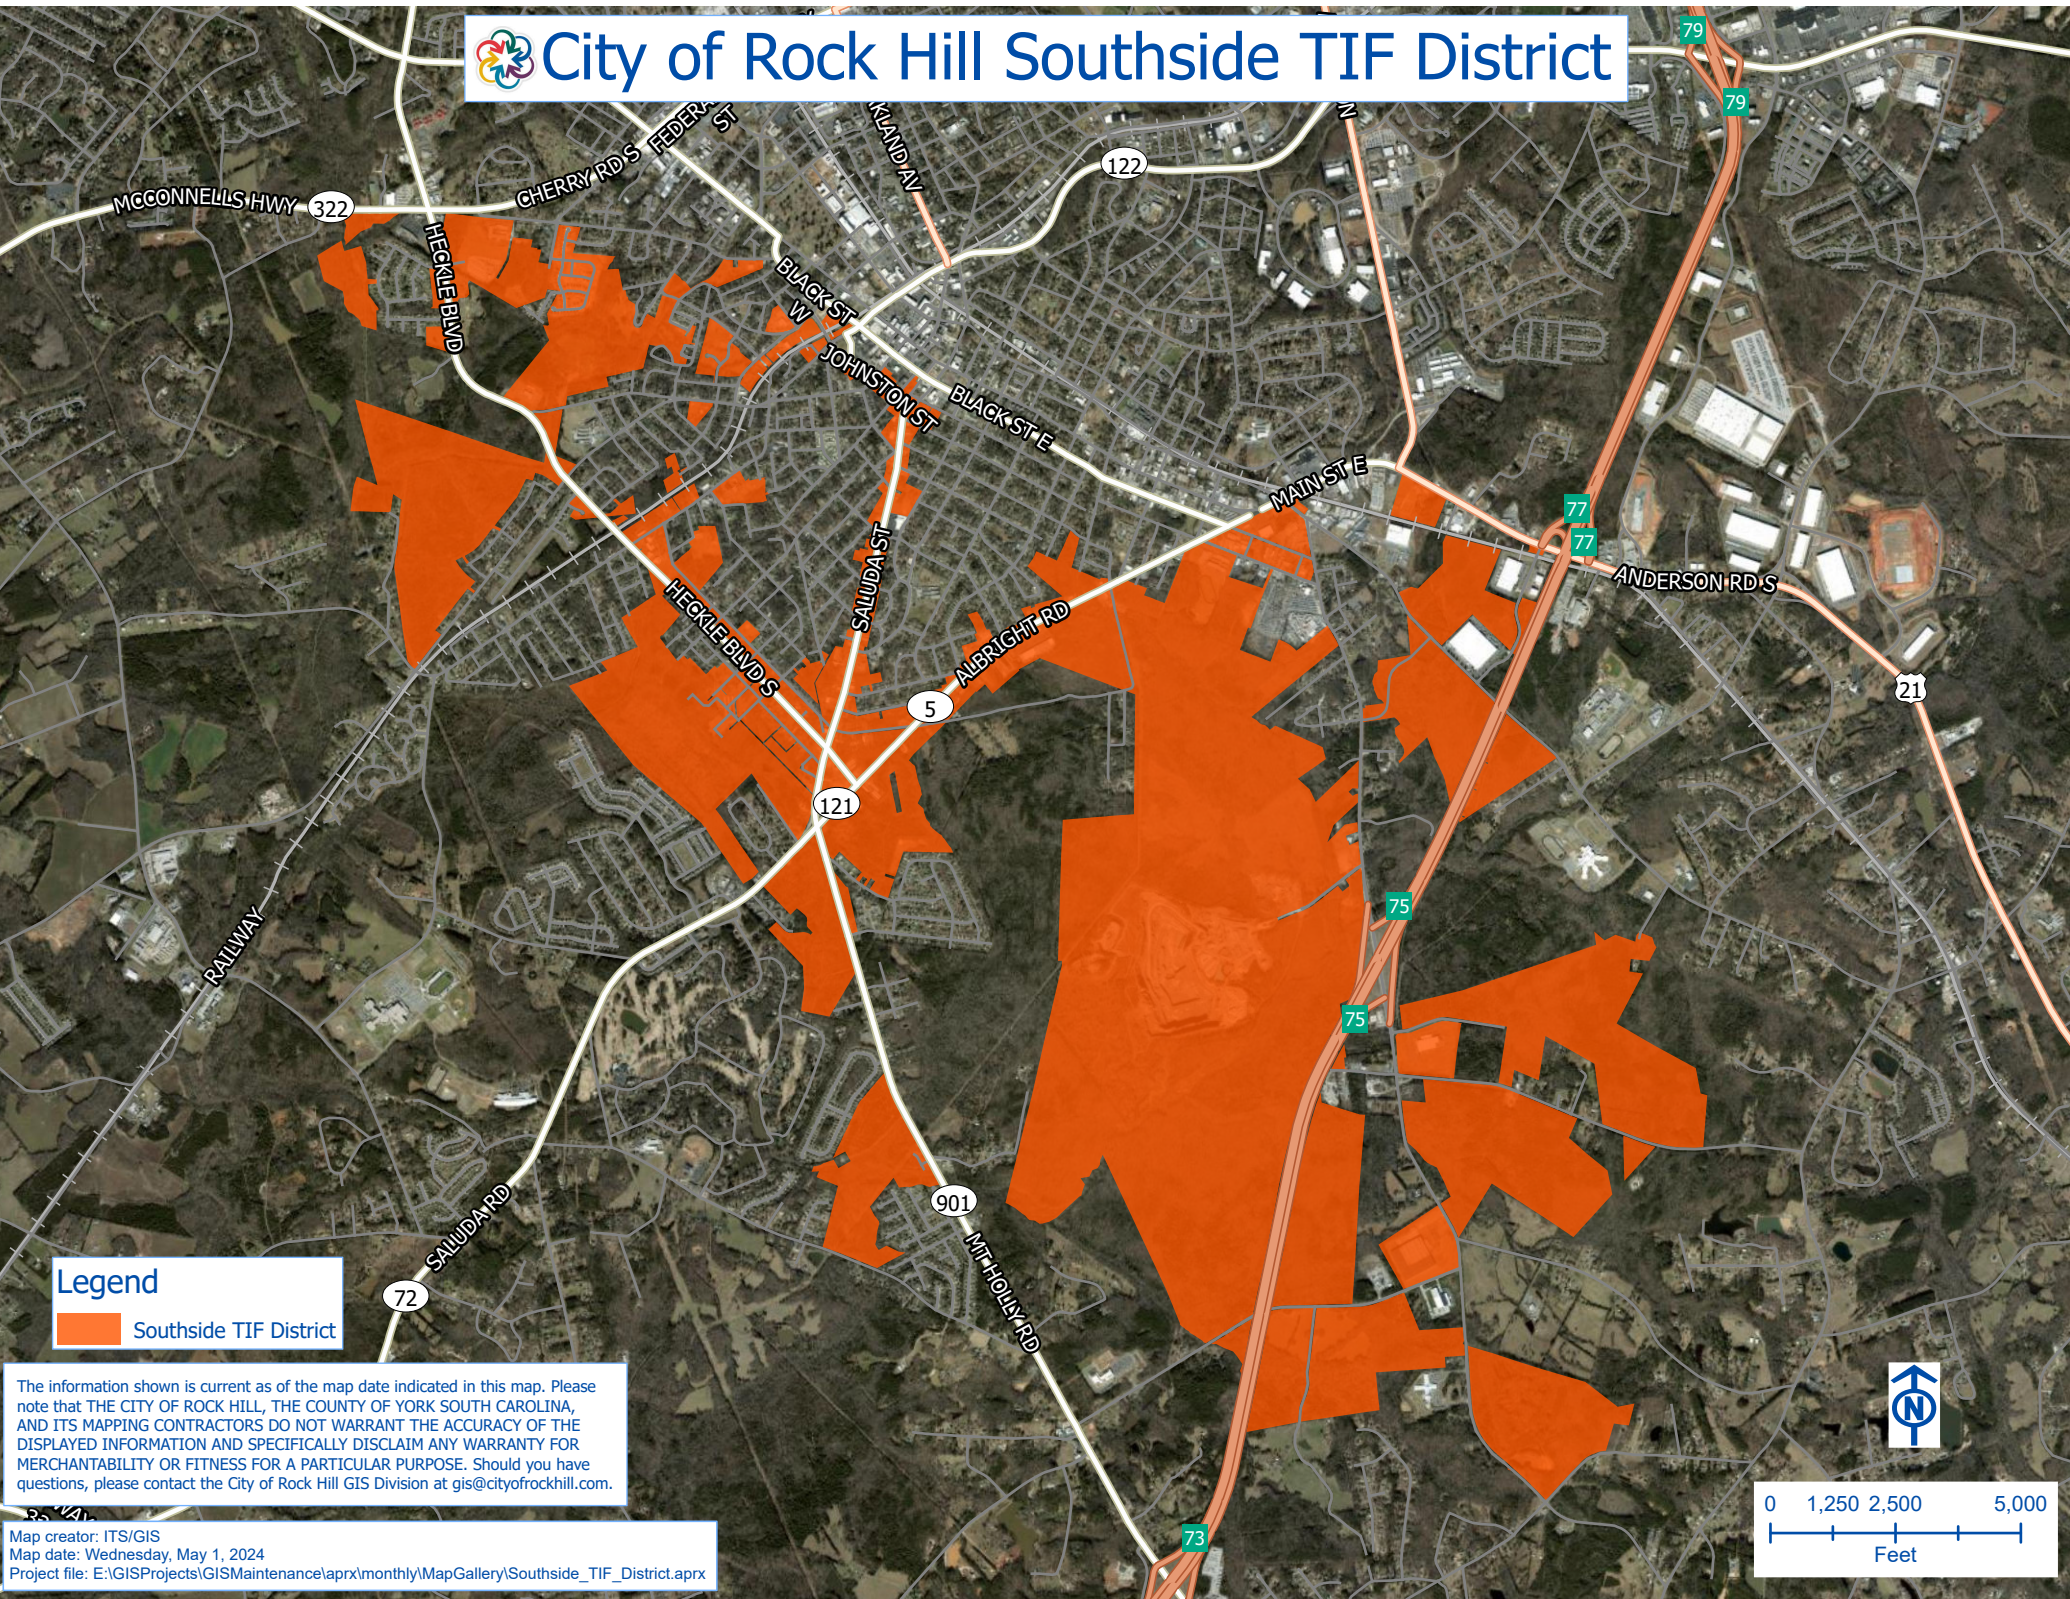

City of Rock Hill Southside TIF District

Legend
Southside TIF District

The information shown is current as of the map date indicated in this map. Please note that THE CITY OF ROCK HILL, THE COUNTY OF YORK SOUTH CAROLINA, AND ITS MAPPING CONTRACTORS DO NOT WARRANT THE ACCURACY OF THE DISPLAYED INFORMATION AND SPECIFICALLY DISCLAIM ANY WARRANTY FOR MERCHANTABILITY OR FITNESS FOR A PARTICULAR PURPOSE. Should you have questions, please contact the City of Rock Hill GIS Division at gis@cityofrockhill.com.

Map creator: ITS/GIS
Map date: Wednesday, May 1, 2024
Project file: E:\GISProjects\GISMaintenance\aprx\monthly\MapGallery\Southside_TIF_District.aprx