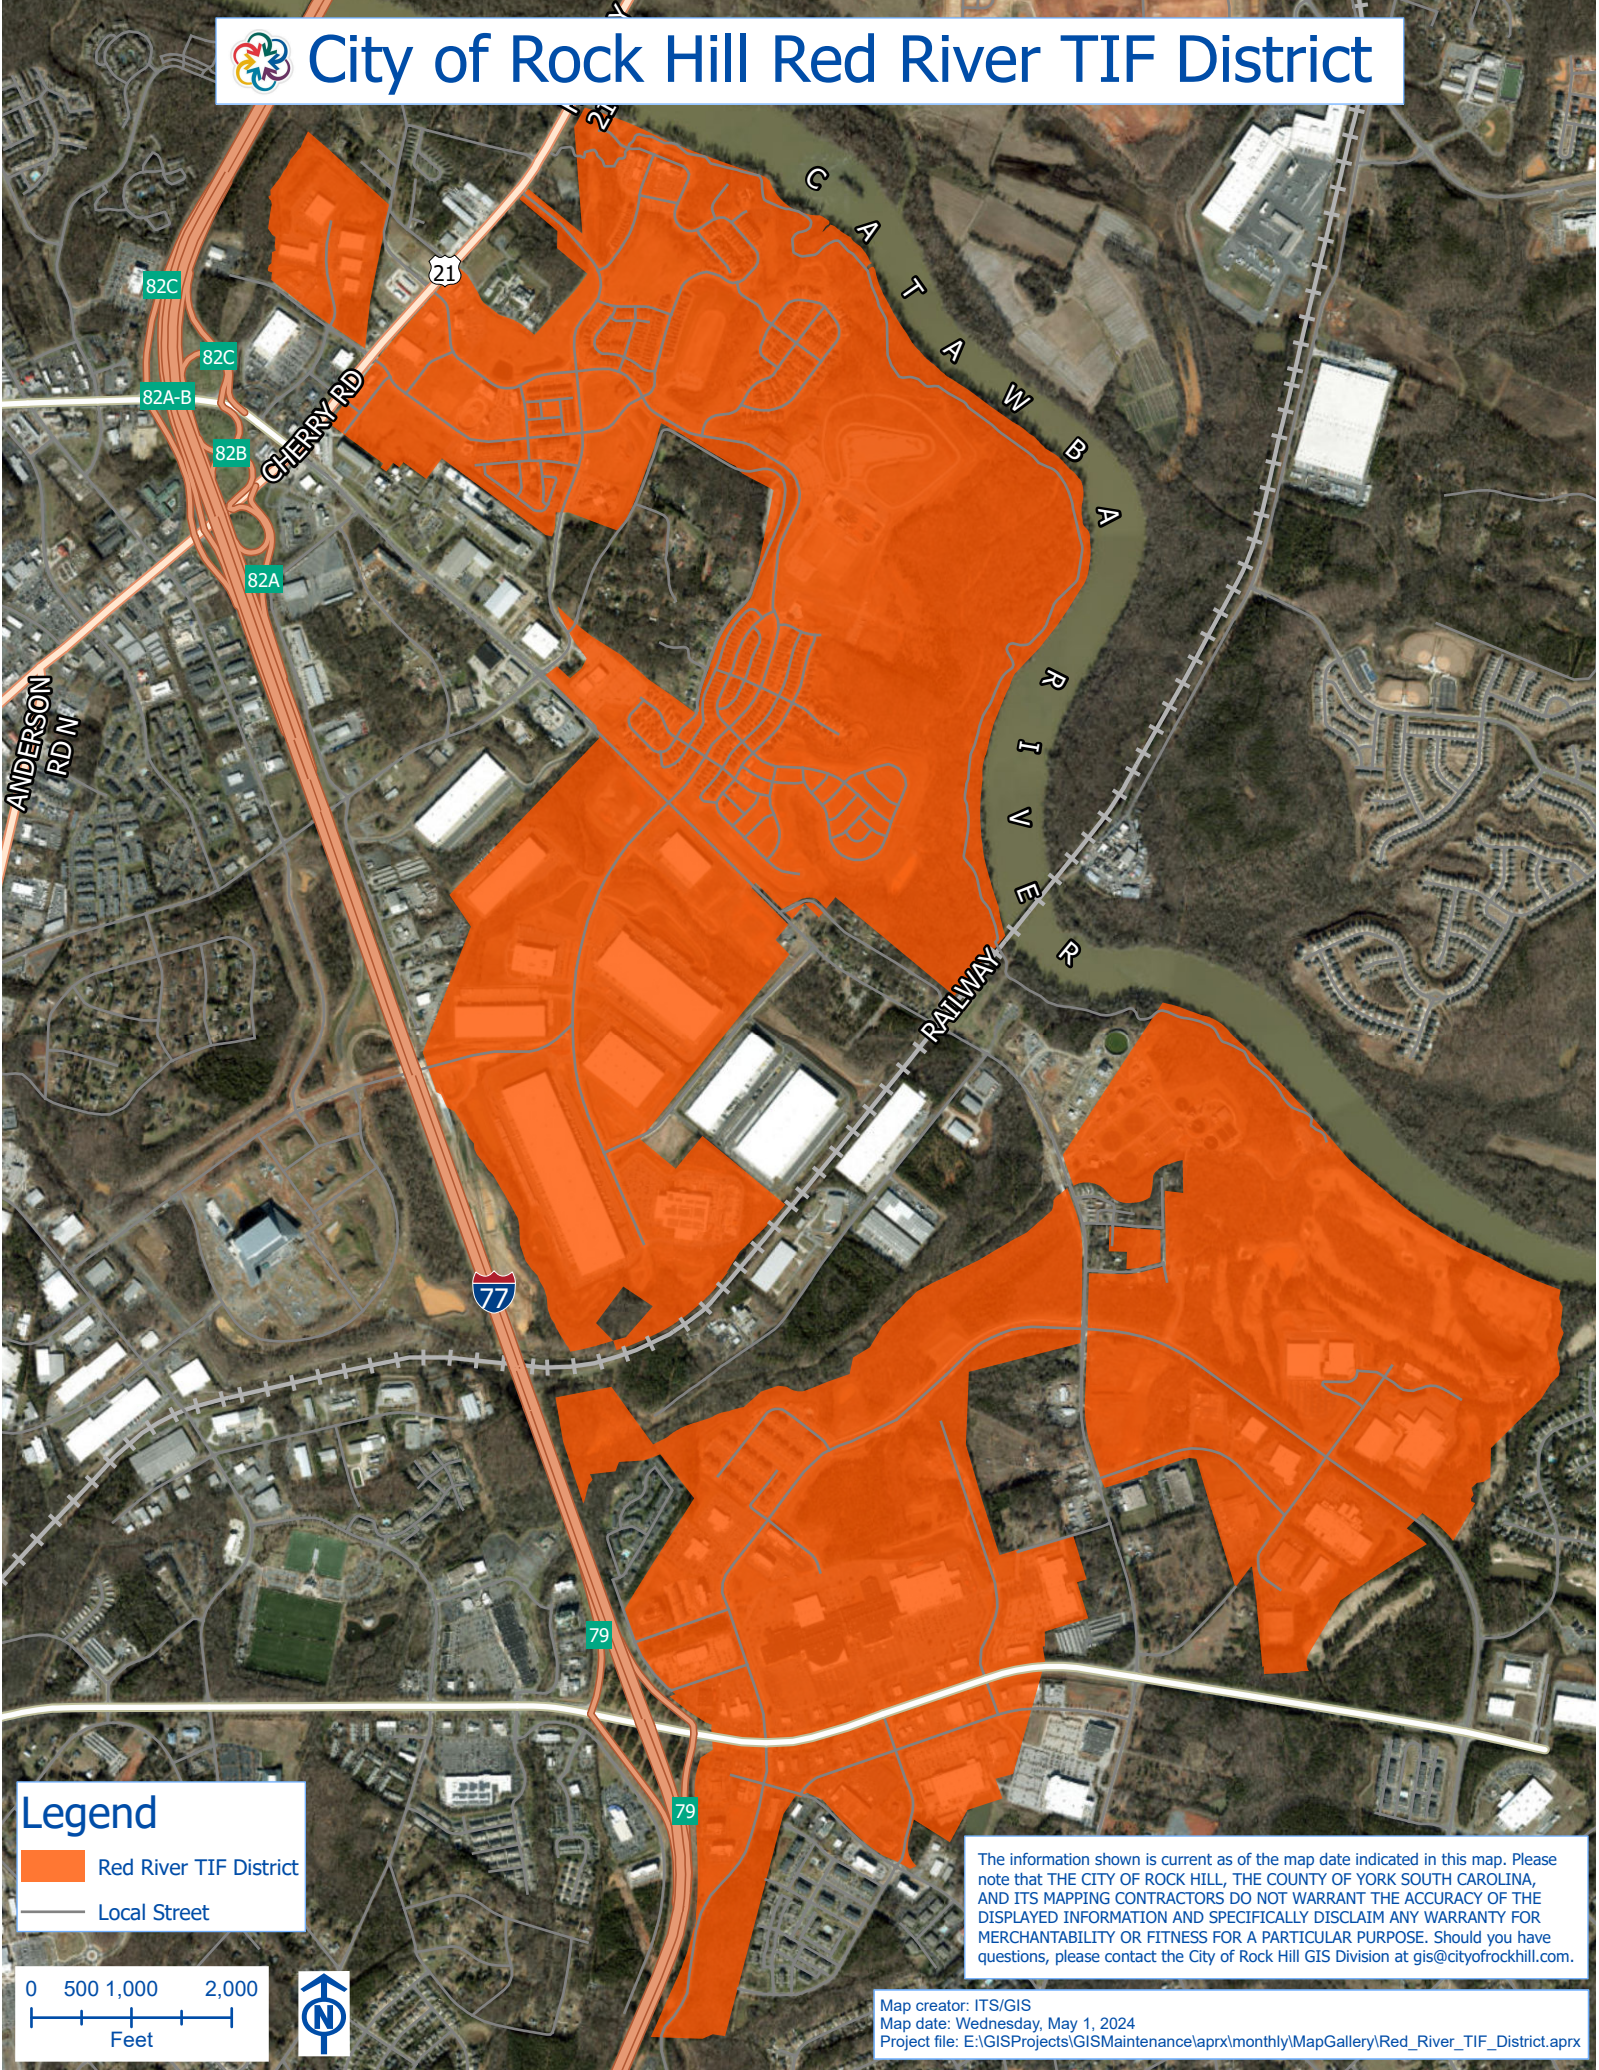

City of Rock Hill Red River TIF District

Legend

- Red River TIF District
- Local Street

The information shown is current as of the map date indicated in this map. Please note that THE CITY OF ROCK HILL, THE COUNTY OF YORK SOUTH CAROLINA, AND ITS MAPPING CONTRACTORS DO NOT WARRANT THE ACCURACY OF THE DISPLAYED INFORMATION AND SPECIFICALLY DISCLAIM ANY WARRANTY FOR MERCHANTABILITY OR FITNESS FOR A PARTICULAR PURPOSE. Should you have questions, please contact the City of Rock Hill GIS Division at gis@cityofrockhill.com.

Map creator: ITS/GIS
 Map date: Wednesday, May 1, 2024
 Project file: E:\GISProjects\GISMaintenance\aprx\monthly\MapGallery\Red_River_TIF_District.aprx