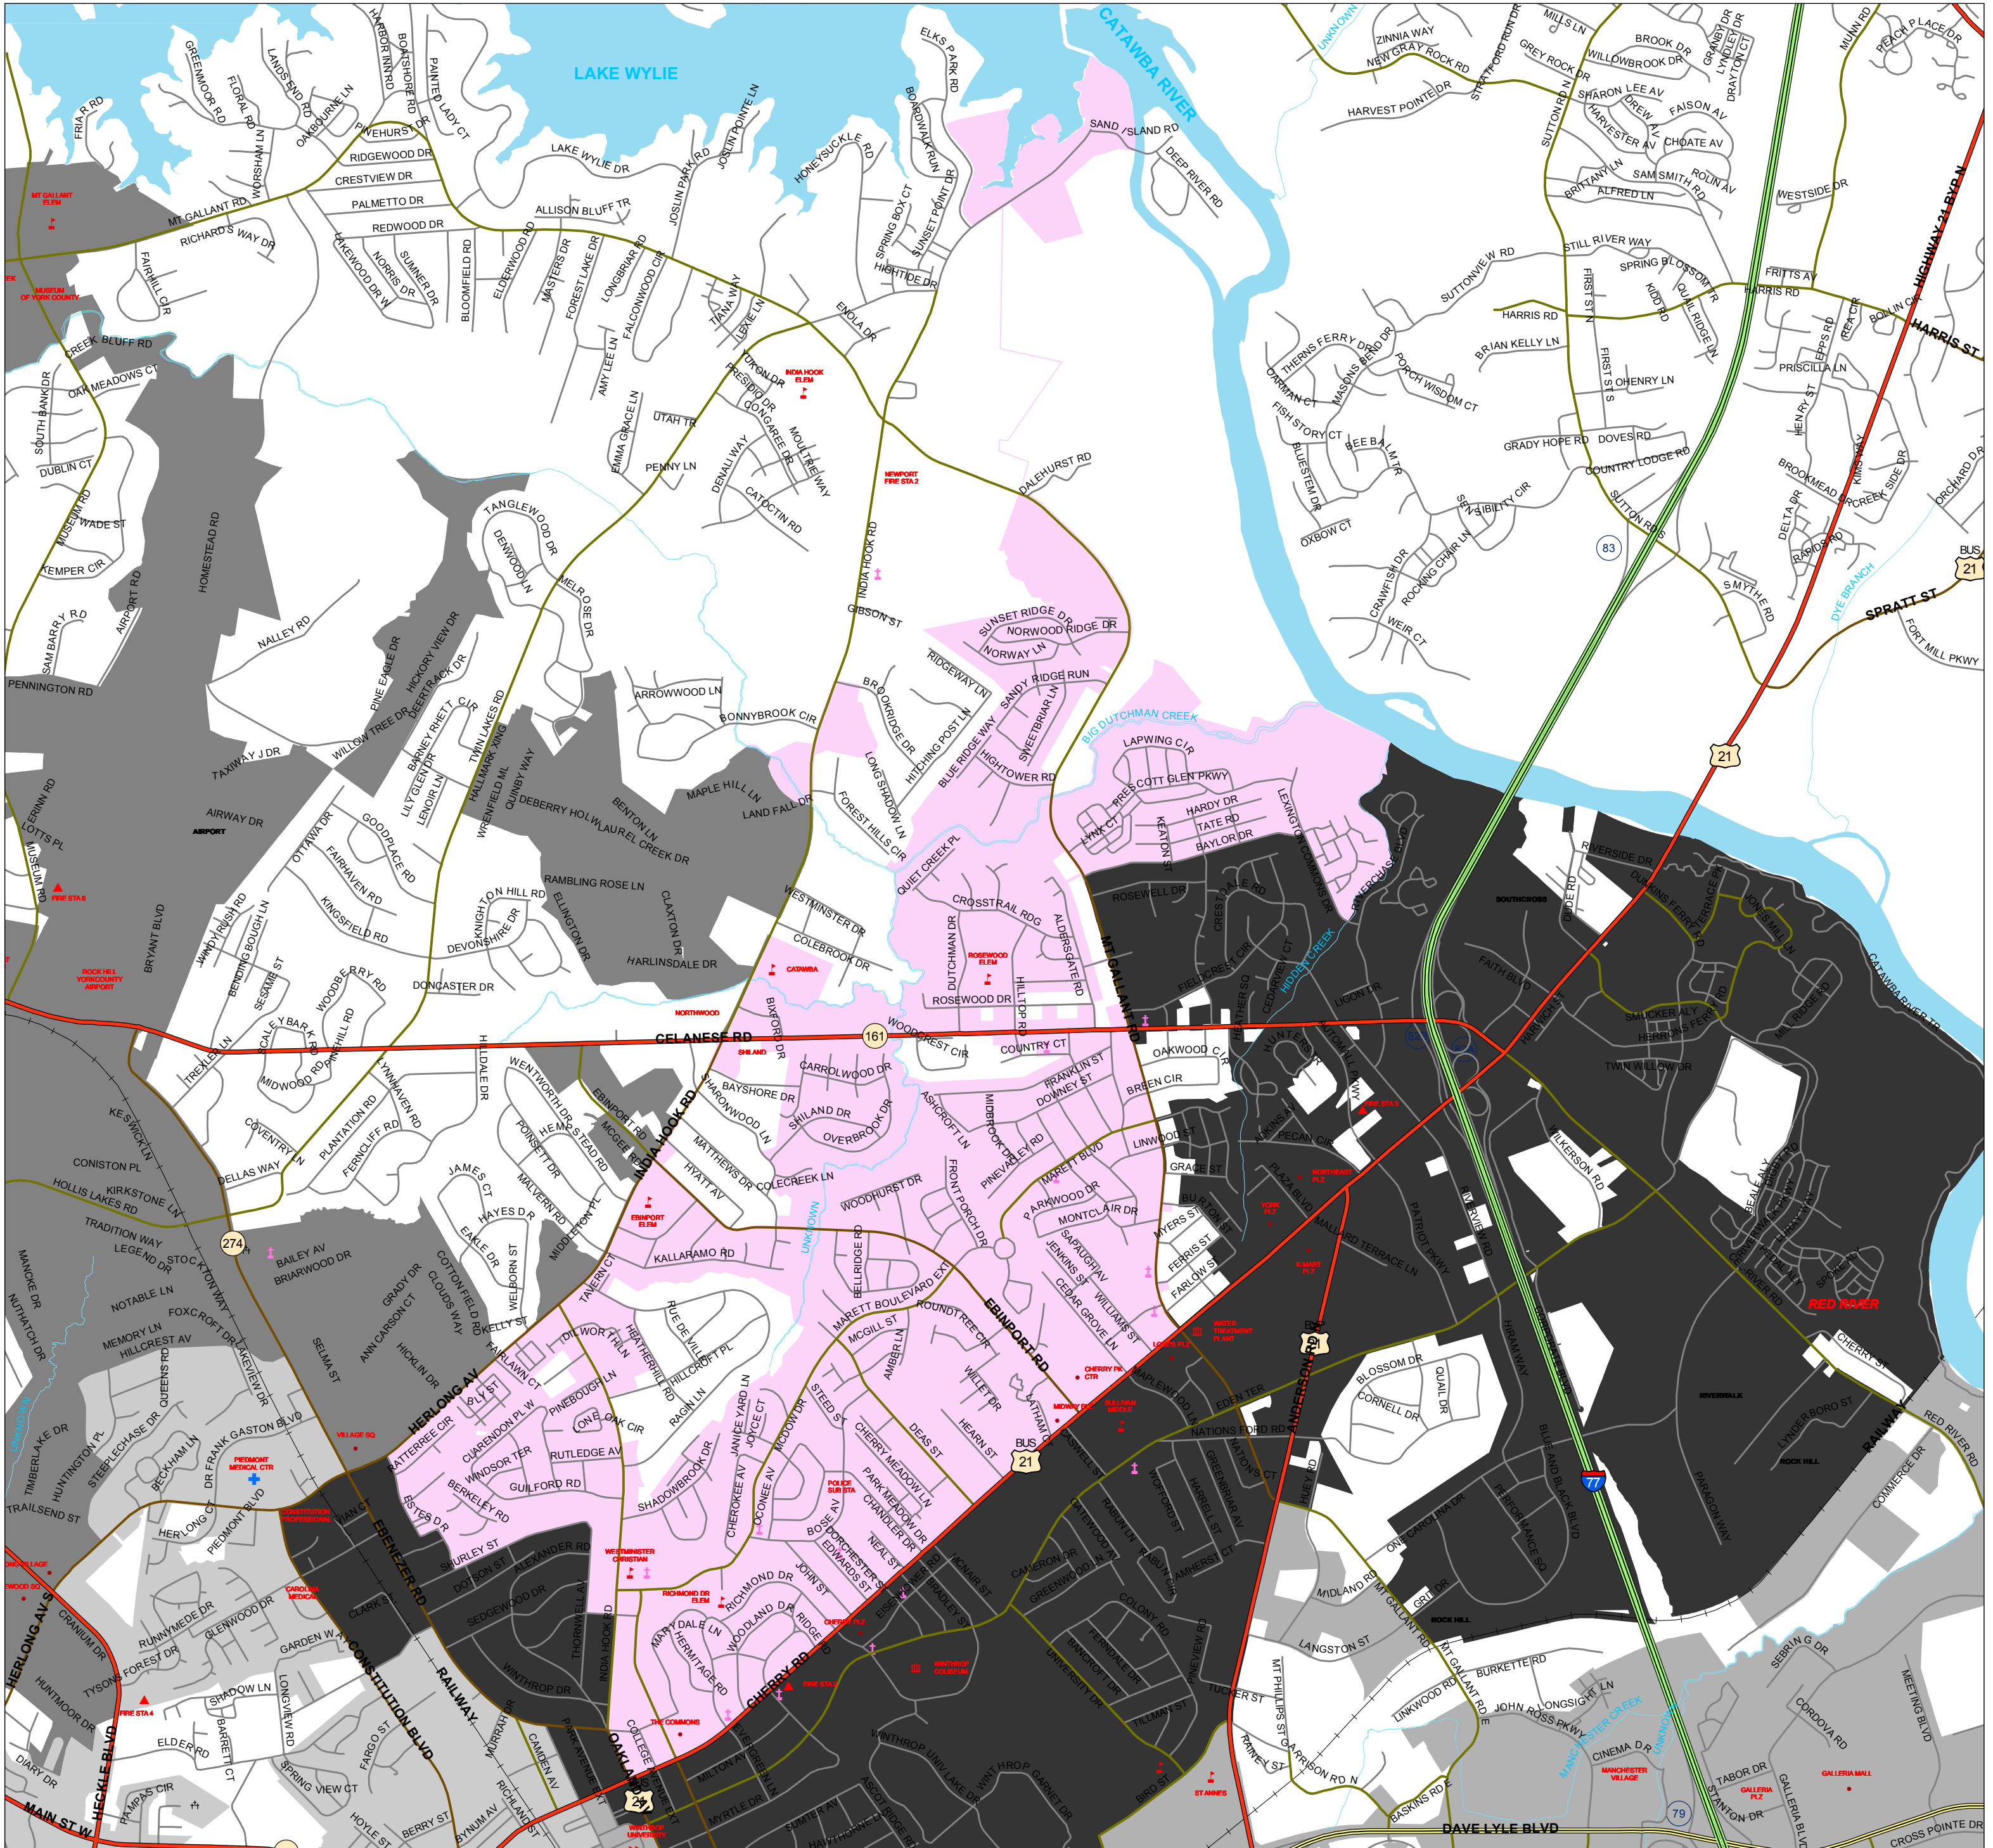

# City of Rock Hill Ward Two

0 750 1,500 3,000 Feet

- Shopping Centers
- Hospitals
- ▲ Fire Stations
- Colleges
- ▲ Schools
- Churches
- Public Buildings
- Cemeteries

Map Date: Tuesday, March 01, 2022  
 Map Document Name: RH\_Ward\_2\_Map