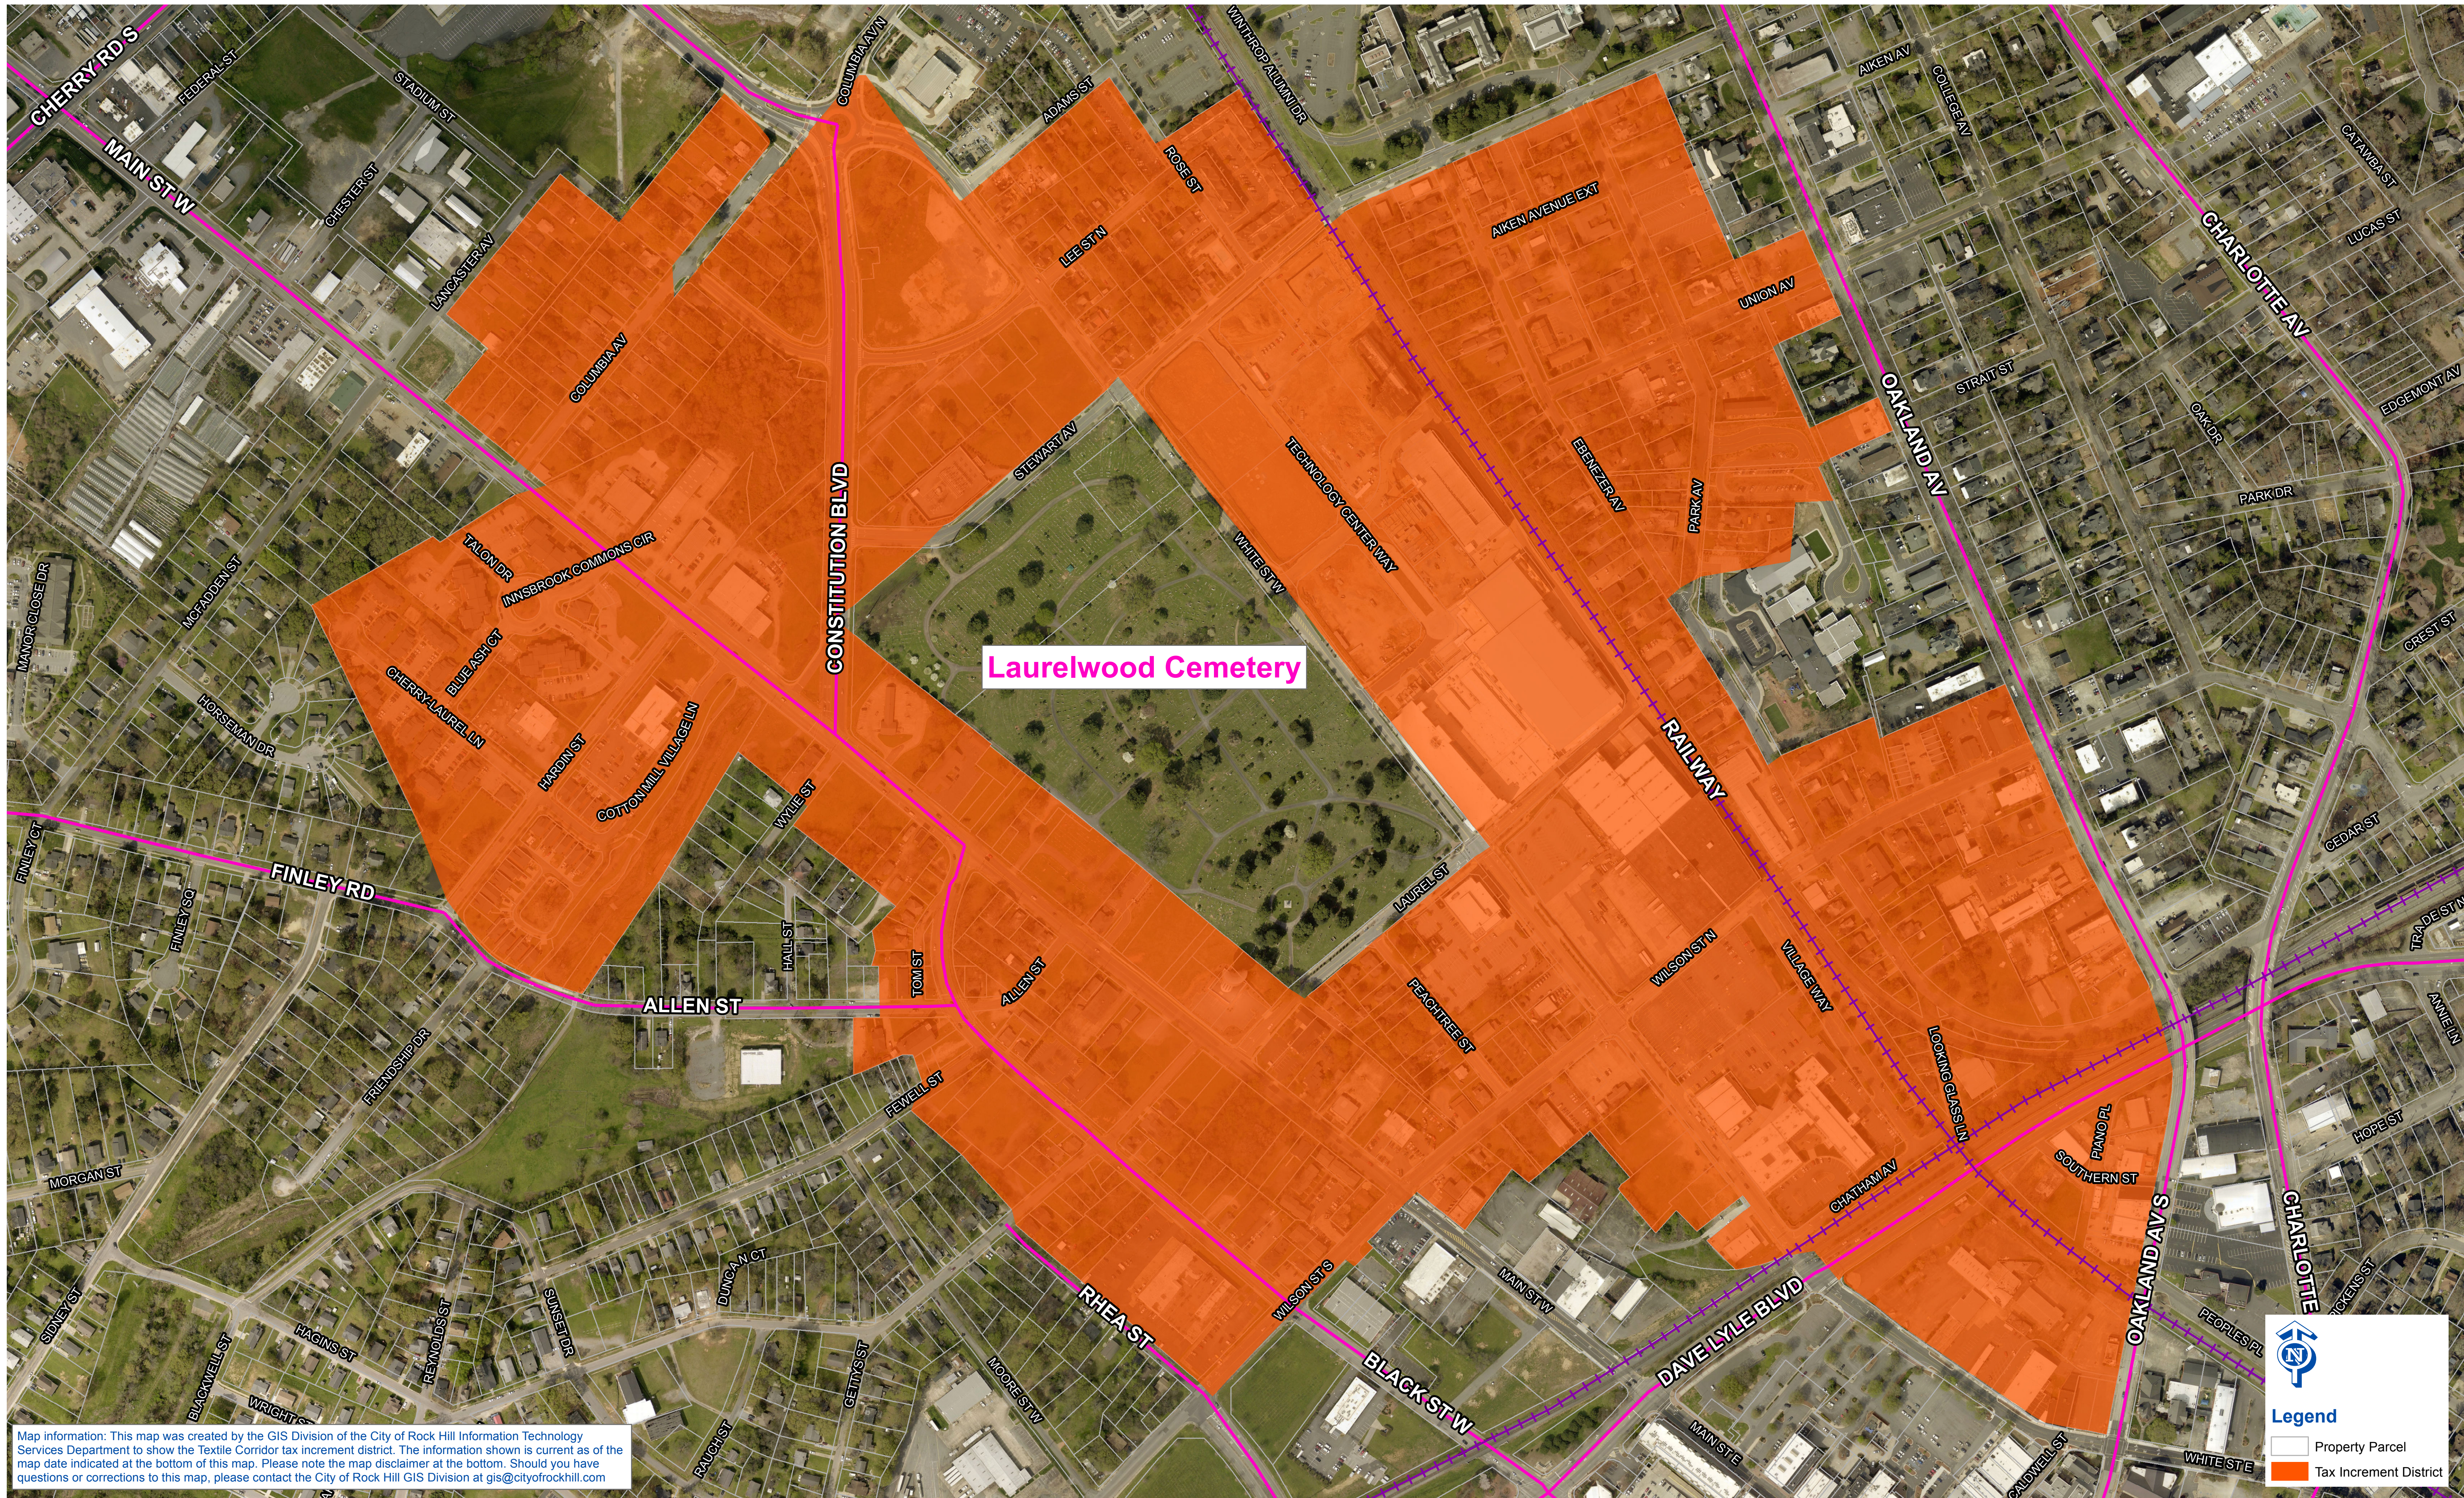

City of Rock Hill Textile Corridor Tax Increment District

Map information: This map was created by the GIS Division of the City of Rock Hill Information Technology Services Department to show the Textile Corridor tax increment district. The information shown is current as of the map date indicated at the bottom of this map. Please note the map disclaimer at the bottom. Should you have questions or corrections to this map, please contact the City of Rock Hill GIS Division at gis@cityofrockhill.com