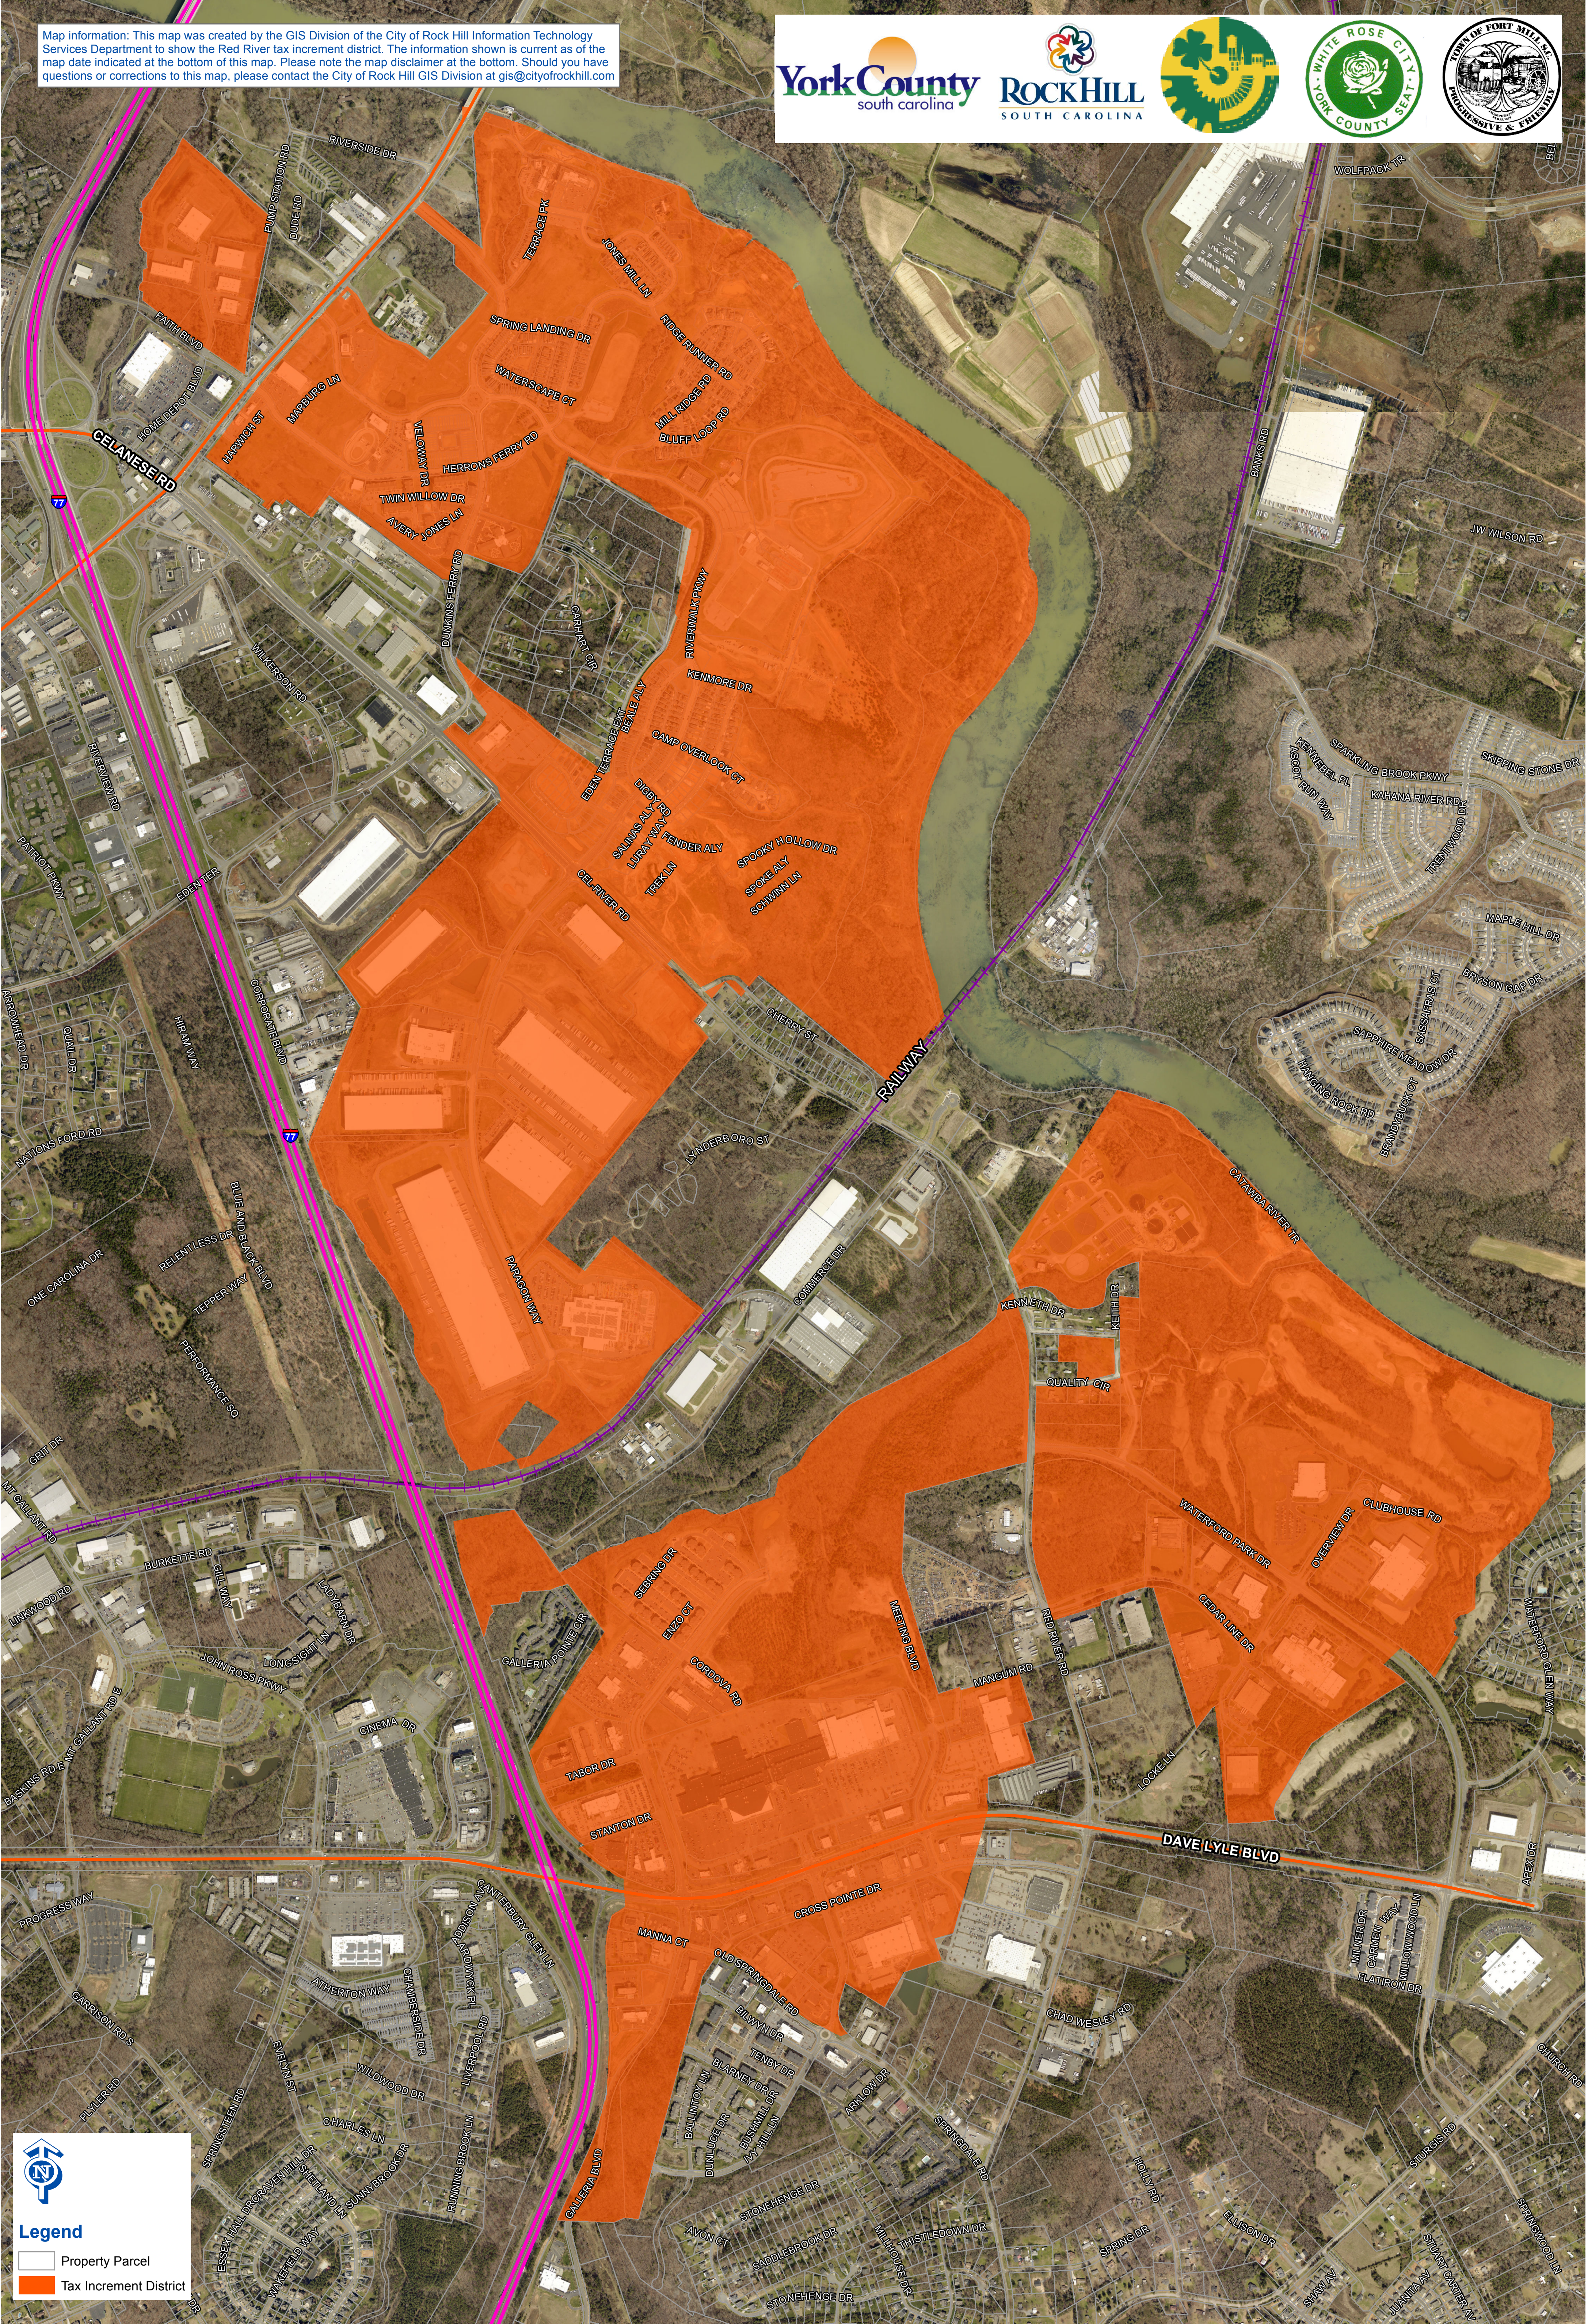

City of Rock Hill Red River Tax Increment District

Map information: This map was created by the GIS Division of the City of Rock Hill Information Technology Services Department to show the Red River tax increment district. The information shown is current as of the map date indicated at the bottom of this map. Please note the map disclaimer at the bottom. Should you have questions or corrections to this map, please contact the City of Rock Hill GIS Division at gis@cityofrockhill.com

Legend

- Property Parcel
- Tax Increment District

THE PARTICIPATING GIS AGENCIES AND THEIR MAPPING CONTRACTORS DO NOT WARRANT THE ACCURACY OF THE DISPLAYED INFORMATION AND SPECIFICALLY DISCLAIM ANY WARRANTY FOR MERCHANTABILITY OR FITNESS FOR A PARTICULAR PURPOSE.