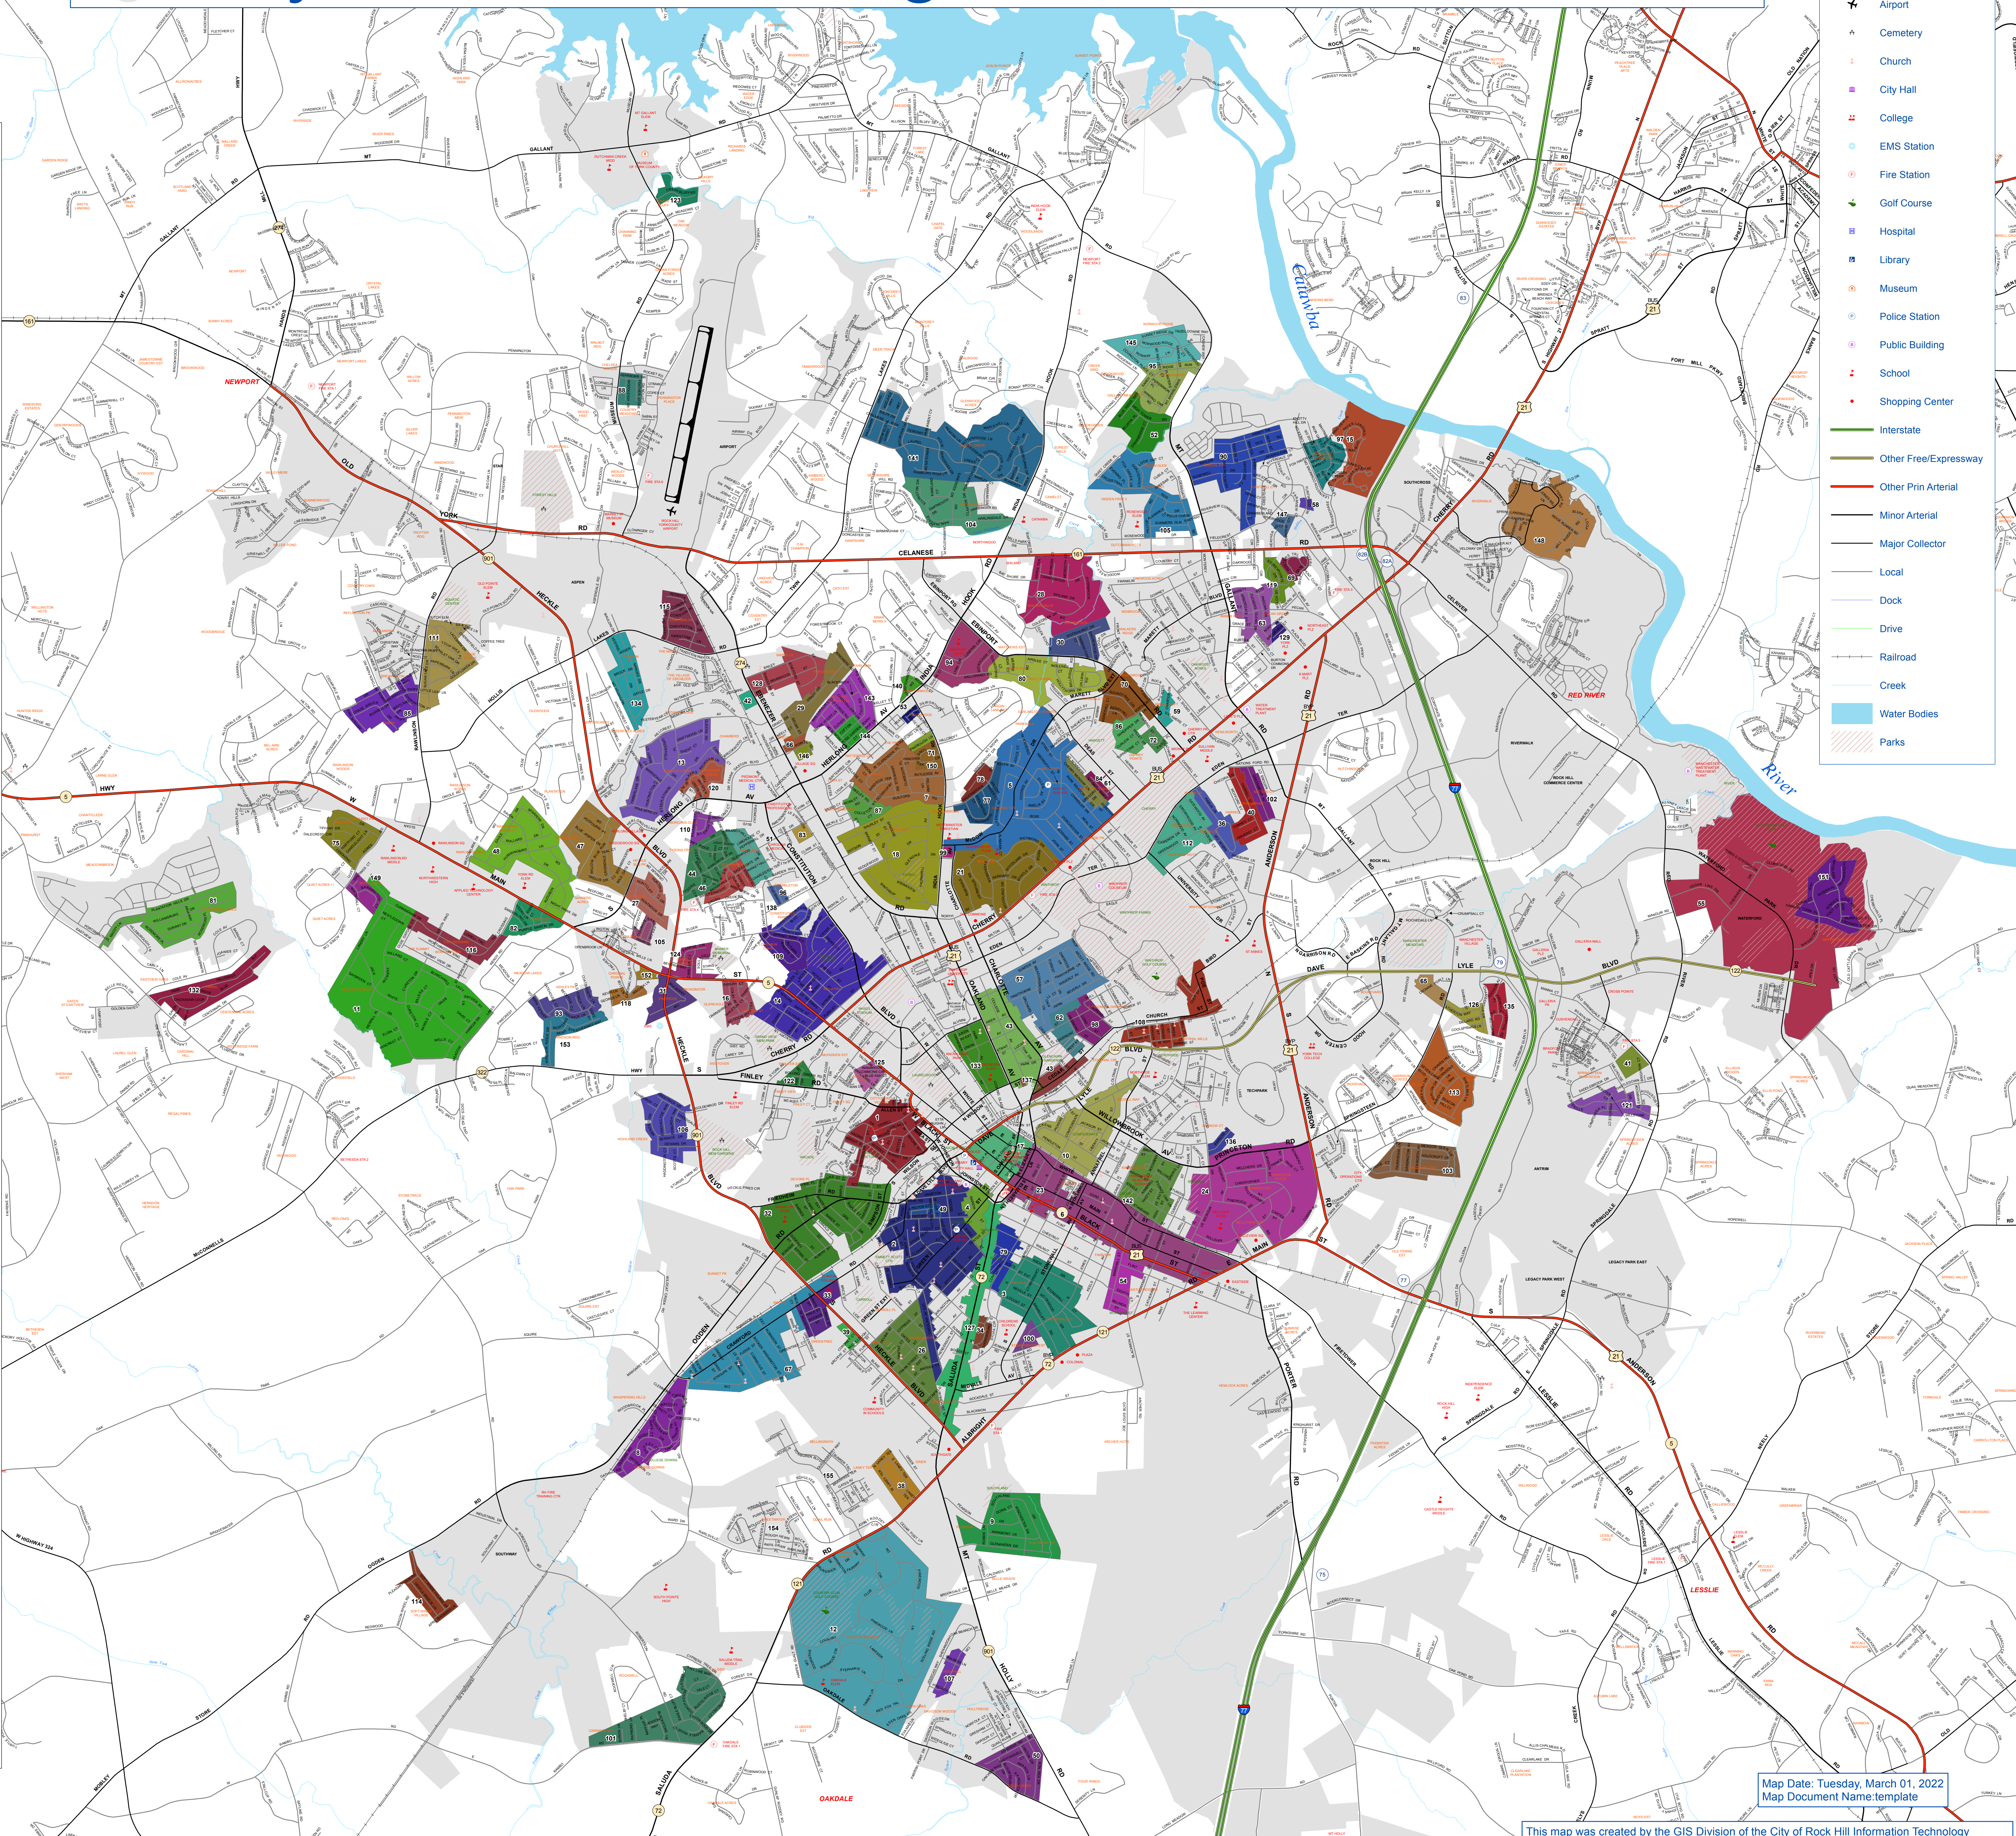

Rock Hill Neighborhood Associations

SUB_CODE	STATUS	NAME
1	Active	HAGINS-FEWELL COMMUNITY GROUP
2	Active	SOUTH CENTRAL NBRHD ASSOC.
3	Active	STONEWALL NBRHD ASSOC.
4	Active	MARION STREET HIST. DIST. NBRHD ASSOC.
5	Active	CATAWBA TERRACE
6	Active	EAST TOWN NBRHD ASSOC.
7	Active	HEATHWOOD HOMEOWNERS ASSOC.
8	Active	COLLEGE DOWNS NBRHD ASSOC.
9	InActive	SOUTHLAND PARK NBRHD ASSOC.
10	InActive	CONFEDERATE PARK NBRHD ASSOC.
11	Active	MEADOW LAKES II NBRHD ASSOC.
12	Active	COUNTRY CLUB EST. PROP. OWNERS ASSOC.
13	Active	STEEPLECHASE
14	Active	BOYD HILL NBRHD WATCH
15	Active	PAGES RIVER APARTMENT
16	InActive	GLENDALE/BROADMOOR
17	Active	DOWNTOWN RESIDENTS & BUSINESSES ASSOC
18	Active	FEWELL PARK NBRHD WATCH
21	InActive	BEATY ESTATE
23	InActive	COBB HOUSE NEIGHBORHOOD WATCH
24	Active	SPENCER ESTATES NBRHD ASSOC.
26	Active	WILMINGTON COMMUNITY ASSOC.
27	Active	HUNTINGTON HOMEOWNERS ASSOC.
28	Active	SHILAND HILL NBRHD ASSOC.
29	Active	POPLAR FOREST NBRHD ASSOC.
30	InActive	SHOREWOOD NBRHD ASSOC.
31	Active	PINE RIDGE ESTATES NBRHD ASSOC.
32	Active	SUNSET PARK NBRHD ASSOC.
33	Active	CRAWFORD ROAD NORTH
34	InActive	SOUTH CONFEDERATE NBRHD WATCH
36	Active	RABUN COMMUNITY WATCH
38	Active	LANEY TERRACE NBRHD ASSOC.
39	Active	MARKET PLACE APT.
40	InActive	HARRELL ESTATES NBRHD ASSOC.
41	Active	WILLOWSPRINGS
42	Active	WINN BAR NBRHD WATCH
43	InActive	GLENCAIRN COMMUNITY NEIGHBORHOOD ASSOC.
43	Active	COLLEGE AVENUE
44	Active	TYSONS FOREST HOMEOWNERS ASSOC.
46	InActive	BENJAMINS RIDGE
47	Active	WEDGEWOOD HOMEOWNERS ASSOC.
48	Active	RAIMONSON ACRES II
49	InActive	WASHINGTON MILLER STREET CLUB
50	InActive	TAYLOR OAKS NBRHD ASSOC.
51	Active	BRANDYHILL HOMEOWNERS ASSOC.
52	Active	GALLANT MEADOWS HOMEOWNERS ASSOC.
53	Active	HEATHRIDGE HOMEOWNERS ASSOC.
54	Active	MARSHALL ESTATES NBRHD ASSOC.
55	Active	WATERFORD PARK BUSINESS WATCH
57	Active	SEVENTEEN ACRES NBRHD ASSOC.
58	InActive	OLDE SALEM HOMEOWNERS ASSOC.
59	Active	RAVENCROFT
61	Active	FARMINGTON HILLS PROP. OWNERS ASSOC.
62	InActive	YORKSHIRE COMMUNITY WATCH
63	Active	AMBER RIDGE
65	Active	PEPPERIDGE APTS COMMUNITY WATCH
66	Active	TALL OAK VILLAS HOMEOWNERS
67	Active	CRAWFORD ROAD SOUTH
69	Active	HUNTERS CHASE COMMUNITY ASSOC.
70	InActive	AVONDALE TERRACE COMMUNITY ASSOC.
71	Active	THE PINES RESIDENTS ASSOC.
72	Active	LAKES AT STONERIDGE
73	Active	CREEKSIDE HOMEOWNERS ASSOC.
75	Active	OKHURST HOMEOWNERS ASSOC.
77	Active	SHADOWBROOK NBRHD ASSOC.
78	Active	CROSSCREEK
79	InActive	ARMORY NBRHD ASSOC.
80	InActive	GRACEWOOD/HOLLYTHORN NBRHD ASSOC.
81	Active	LAKES AT STONERIDGE
82	Active	CREEKSIDE HOMEOWNERS ASSOC.
83	Active	PARKWOOD VILLAS HOMEOWNERS ASSOC.
84	Active	CHERRY MEADOWS
85	Active	RAWLINSOON HOMEOWNERS ASSOC.
86	Active	OSPREY POINT
87	Active	HEATHWOOD FOREST
88	InActive	COUNTRY MEADOWS
90	Active	BRISTOL PARK HOMEOWNERS ASSOC.
93	Active	ASHLEY PARK HOMEOWNERS ASSOC.
94	Active	MATTHEWS ESTATE NBRHD ASSOC.
95	Active	ROLLINGWOOD NBRHD ASSOC.
96	Active	BRAMBLETON
97	Active	LEXINGTON COMMONS
98	Active	ARAGON NBRHD ASSOC
99	Active	BRENTWOOD
100	InActive	BRIARCLIFF
101	InActive	CARNEGIE ESTATES
102	Active	GREENBRIAR
103	Active	HALLMARK GLENN
104	Active	HARLINSDALE
105	Active	HERONS RIDGE
105	InActive	HIDDEN FOREST
106	Active	HIGHLAND CREEK
107	Active	HOLLY HILL
108	InActive	INDUSTRIAL MILL
109	Active	LONGVIEW OAKS
110	Active	MORGANS GLEN
111	Active	RIDGEPOINT
112	InActive	EDGEFIELD
113	Active	SEVEN OAKS
114	Active	SOFTWINDS
115	Active	STAFFORD PARK
116	Active	THE CROSSING
118	InActive	CARDINAL POINTE APTS
119	Active	STONEWELL PONTE NEIGHBORHOOD ASSOC
120	InActive	WHISPER CREEK APARTMENTS
121	Active	STONEWOOD HOME OWNERS ASSN
122	InActive	FINLEY ROAD
123	InActive	THE BLUFFS AT DUTCHMAN CREEK
124	Active	CAMELLIA CORNERS
125	Active	INNSBROOK COMMONS
126	Active	ATHERTON PLACE HOME OWNERS ASSOC
127	Active	SALLIDA STREET CORRIDOR ASSOC
128	InActive	BAILEY AND BRIARWOOD
129	InActive	BROOKSIDE TOWNHOMES
132	Active	THE PARKS COMMUNITY
133	Active	Ebenezer - Oakland - Park
134	Active	BARRON ESTATES HOA
135	<Null>	ARDWYCK HOA
136	Active	BARROW COURT NEIGHBORHOOD ASSOC.
137	<Null>	COLLEGE PLACE CONDOS
138	Active	CONSTITUTION PARK
140	Active	HAMPTONWOOD HOA
141	Active	LAUREL CREEK
142	Active	HIGHLAND PARK MILL
143	Active	MILLWOOD PLANTATION HOA
144	Active	MILLWOOD TOWNHOMES
145	Active	NORWOOD RIDGE
146	Active	OLDE POINTE HOA
147	Active	RIVERVIEW VILLAS
148	Active	RIVERWALK
149	Active	ROYAL OAKS
150	Active	VILLAGE AT INDIA HOOK
151	Active	WATERFORD GLEN HOA
152	Active	WILLOWBROOK CROSSING APTS
153	Active	WINDSOR RIDGE

Map Date: Tuesday, March 01, 2022
Map Document Name: template

This map was created by the GIS Division of the City of Rock Hill Information Technology Services Department to show the City of Rock Hill Neighborhood Associations. The information shown is current as of the map date indicated in this map. Please note that THE CITY OF ROCK HILL, THE COUNTY OF YORK SC, AND ITS MAPPING CONTRACTORS DO NOT WARRANT THE ACCURACY OF THE DISPLAYED INFORMATION AND SPECIFICALLY DISCLAIM ANY WARRANTY FOR MERCHANTABILITY OR FITNESS FOR A PARTICULAR PURPOSE. Should you have questions or corrections to this map, please contact the City of Rock Hill GIS Division at gis@cityofrockhill.com