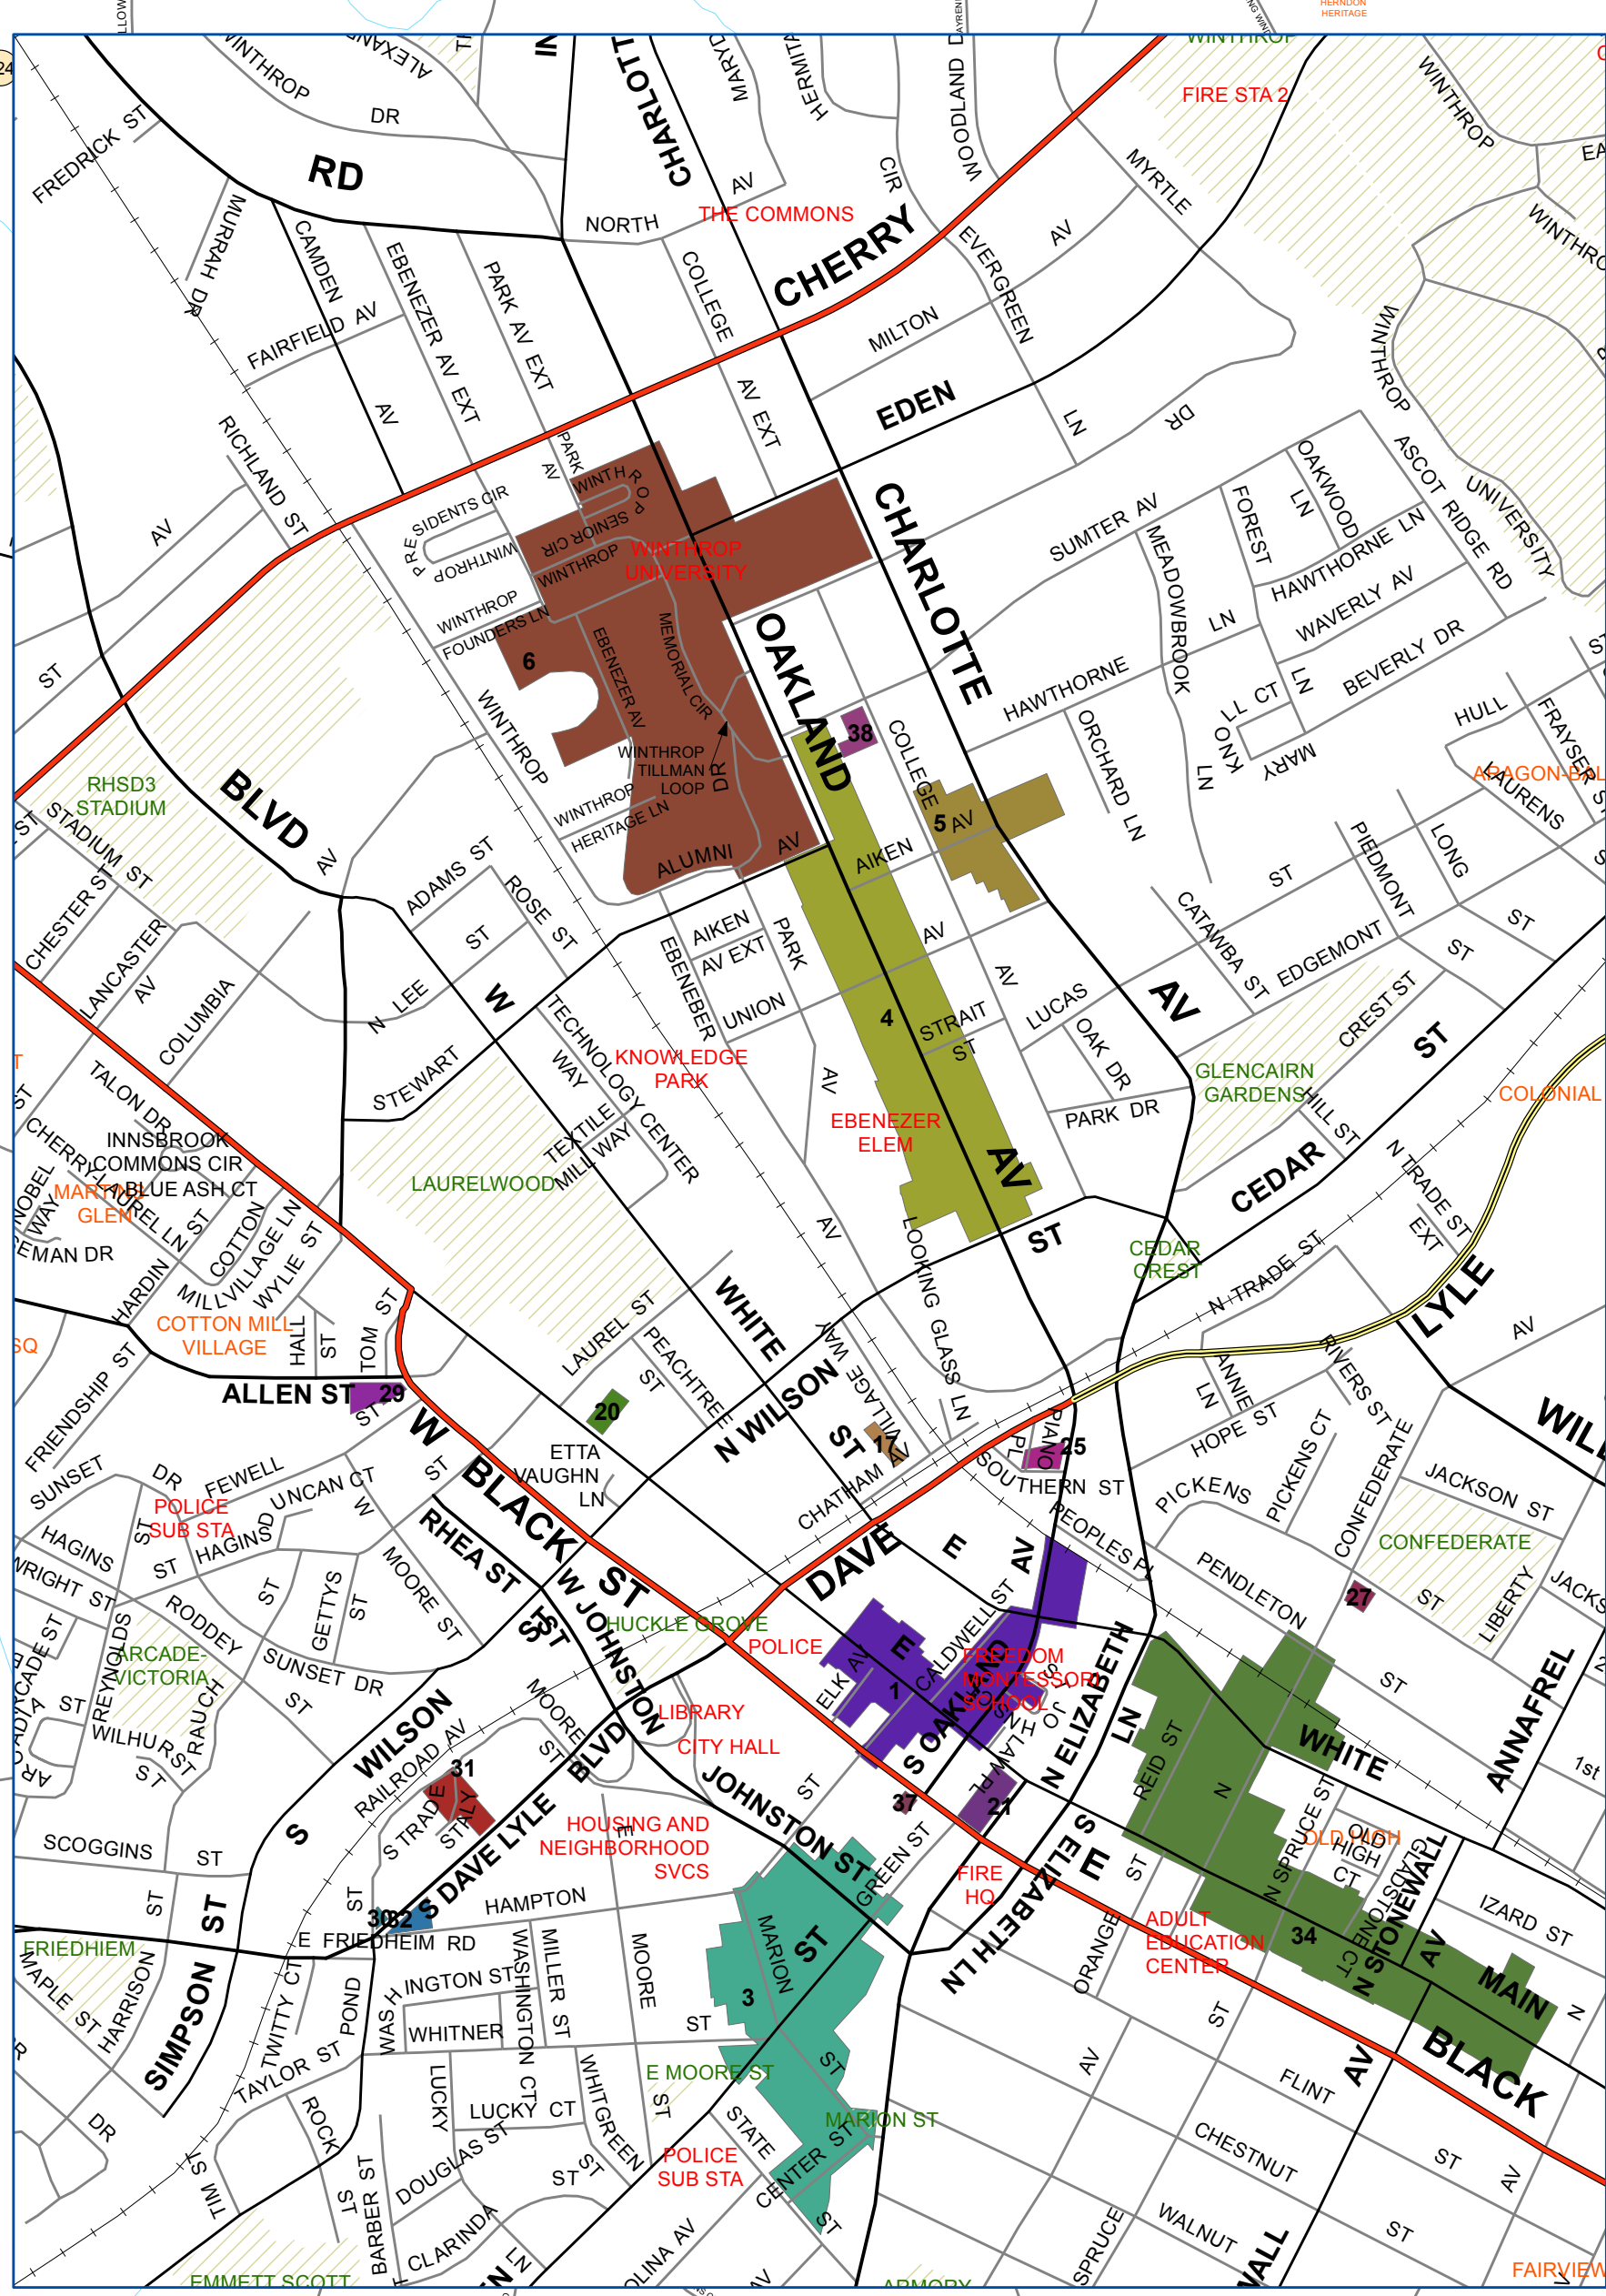

# City of Rock Hill Historic Sites

- Rock Hill Historic Sites**
- Label ID, Historic Site
- 1, Rock Hill Downtown
  - 3, Marion St. Area HD
  - 4, Oakland Av HD
  - 5, Charlotte Av/Aiken Av HD
  - 6, Winthrop
  - 7, Ebenezer Academy
  - 8, Ebenezer Av/Ebenezer Manse
  - 9, Ebenezer Av/Smith Matthews House
  - 10, Ebenezer Av/Long House
  - 11, Ebenezer Av/Richards House
  - 12, Ebenezer Av/Bishop House
  - 13, Ebenezer Av/McCallum
  - 14, Ebenezer Av/Shurley Mickle House
  - 17, Rock Hill Cotton Factory
  - 20, W Main St/Harper Holler House
  - 21, E Main St First Presbyterian Church
  - 25, S. Oakland Av/ Williams Gulf Station
  - 27, N Confederate Av/Dr. Fennel House
  - 29, W Black St/Mt. Prospect Baptist Church
  - 30, S Dave Lyle Afro-American Insurance
  - 31, S Dave Lyle/Heron Presbyterian Church
  - 32, S Dave Lyle/New Mt. Olivet AME Zion
  - 33, Springsteen Plantation Site
  - 34, Reid St/N Confederate Av HD
  - 36, Highland Park Mill
  - 37, McCosh House
  - 38, McCorkle-Fewell-Long House

- Legend**
- Points of Interest
- Airport
  - Cemetery
  - Church
  - City Hall
  - College
  - EMS Station
  - Fire Station
  - Golf Course
  - Hospital
  - Library
  - Museum
  - Police Station
  - Public Building
  - School
  - Shopping Center
- Interstate
- Other Free/Expressway
- Other Prin Arterial
- Minor Arterial
- Major Collector
- Local
- Dock
- Drive
- Railroad
- Creek
- Water Bodies
- Parks