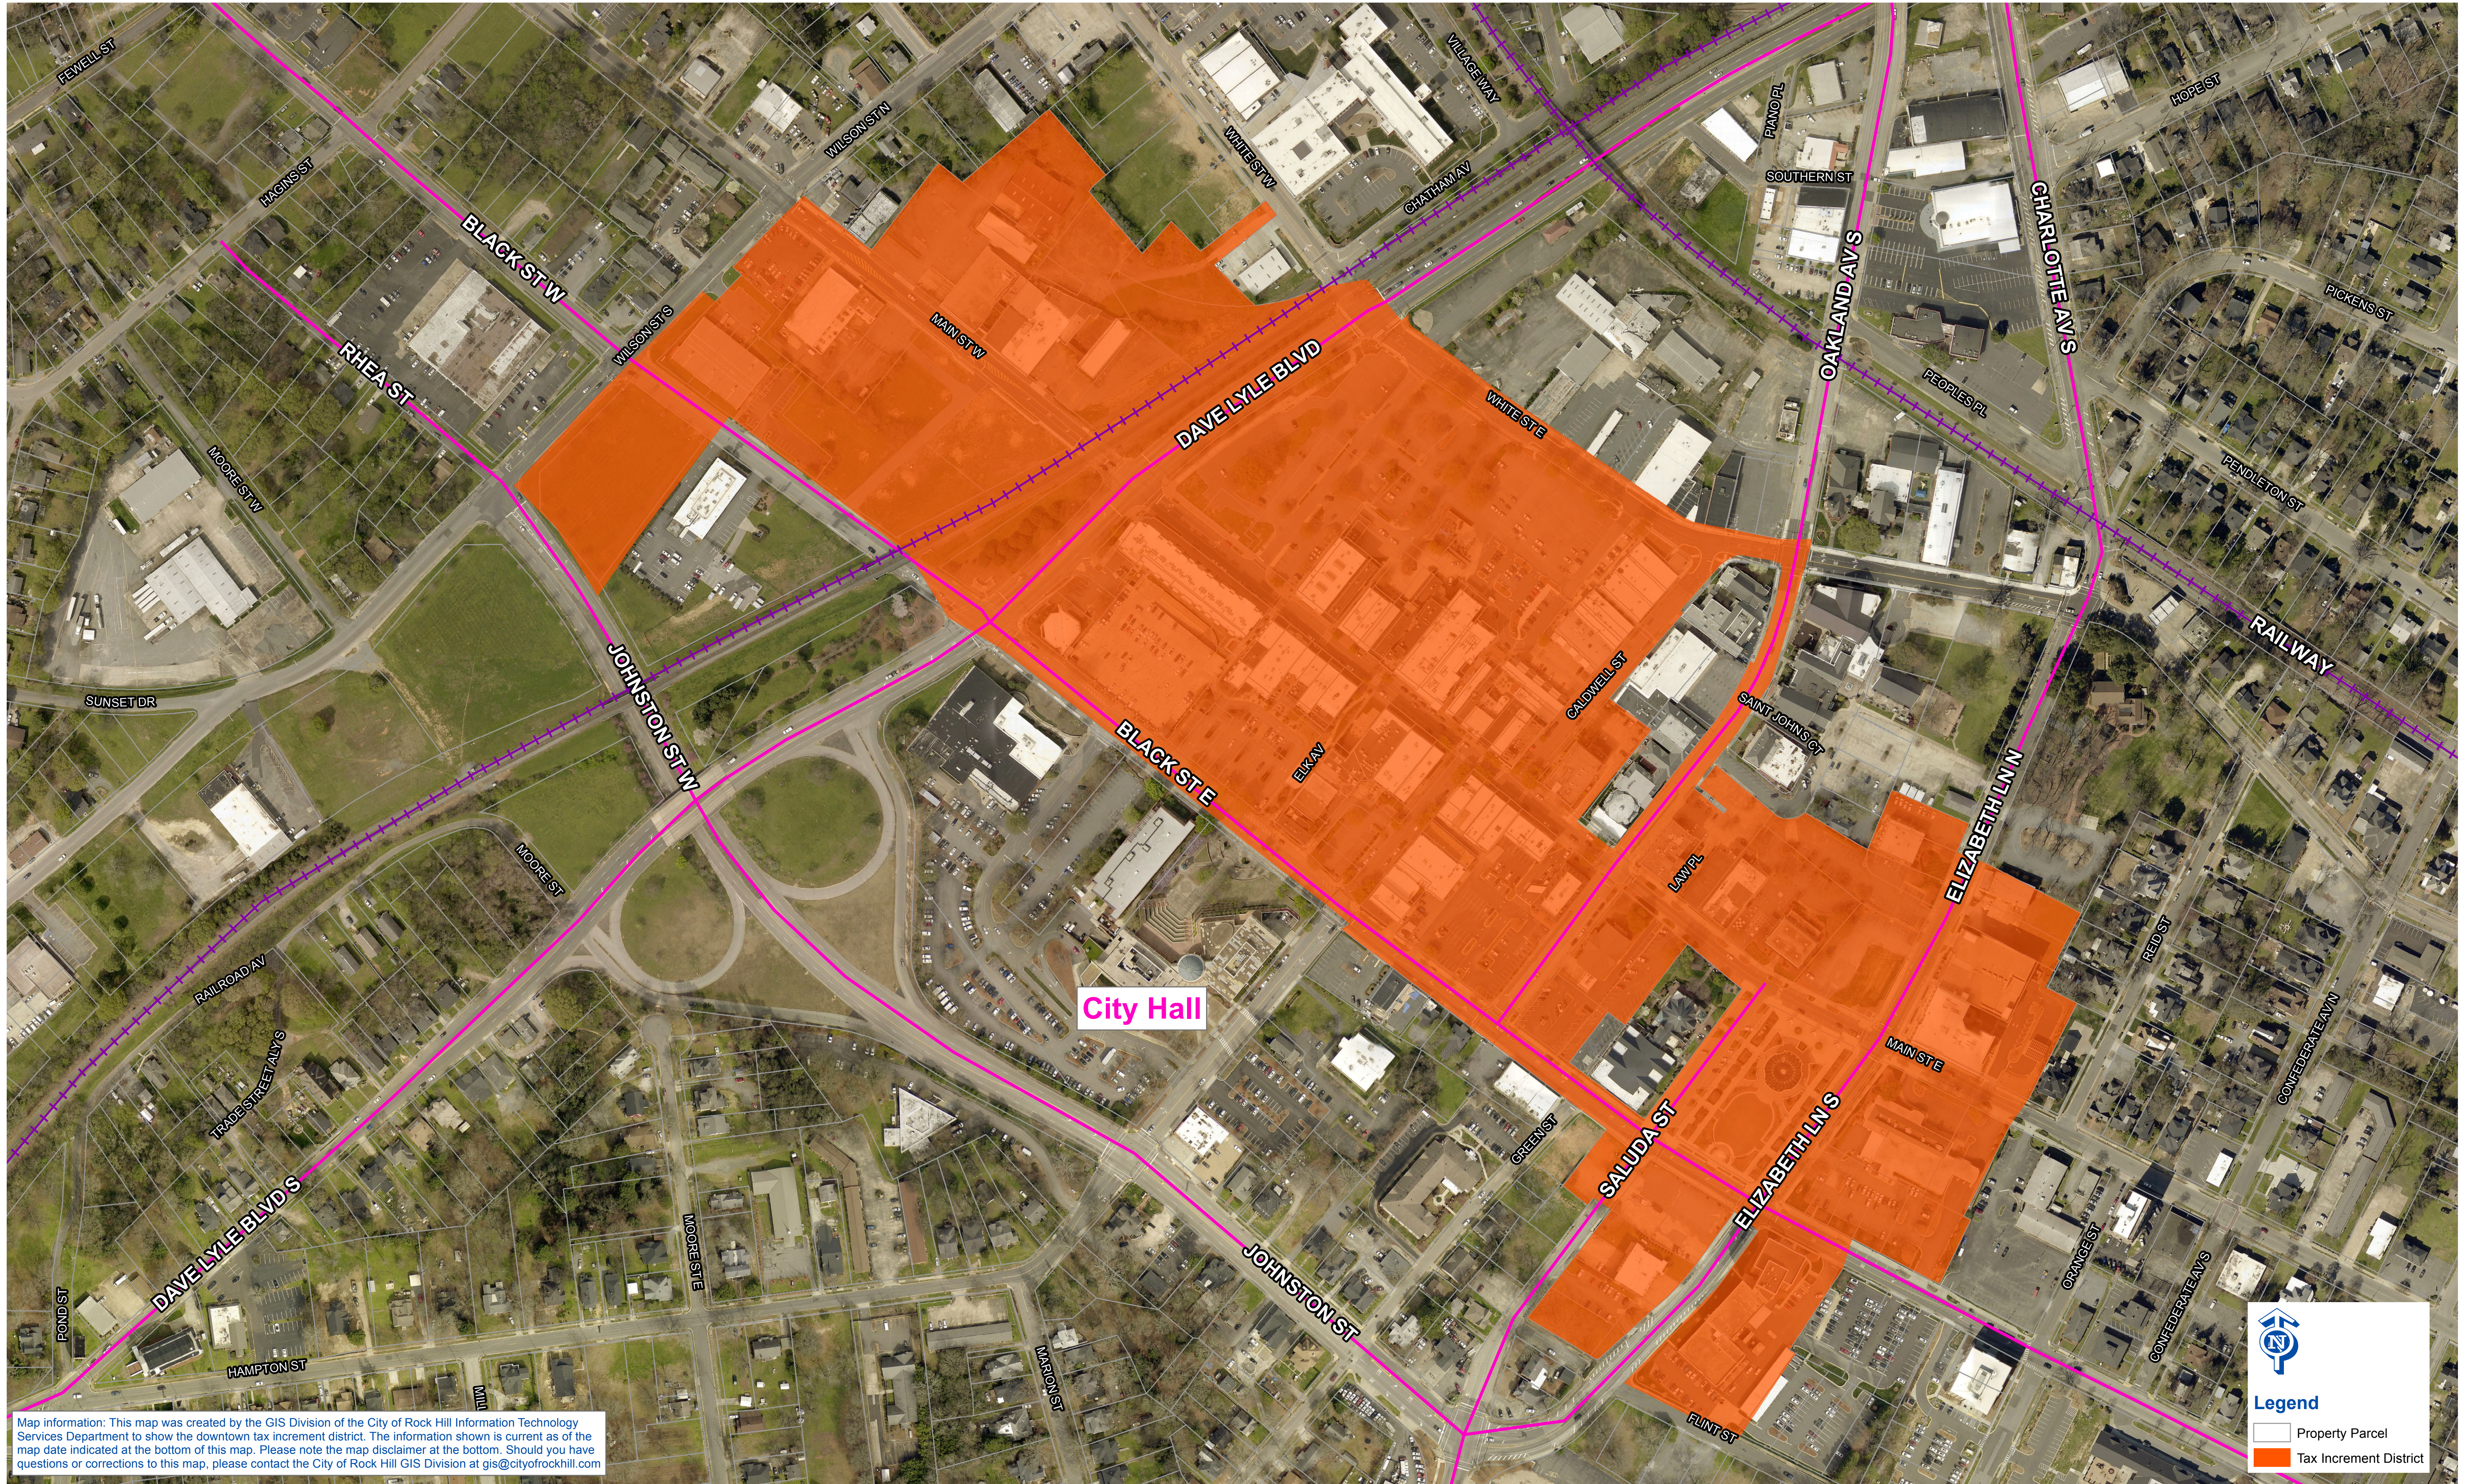

City of Rock Hill Downtown Tax Increment District

Map information: This map was created by the GIS Division of the City of Rock Hill Information Technology Services Department to show the downtown tax increment district. The information shown is current as of the map date indicated at the bottom of this map. Please note the map disclaimer at the bottom. Should you have questions or corrections to this map, please contact the City of Rock Hill GIS Division at gis@cityofrockhill.com

Legend

- Property Parcel
- Tax Increment District