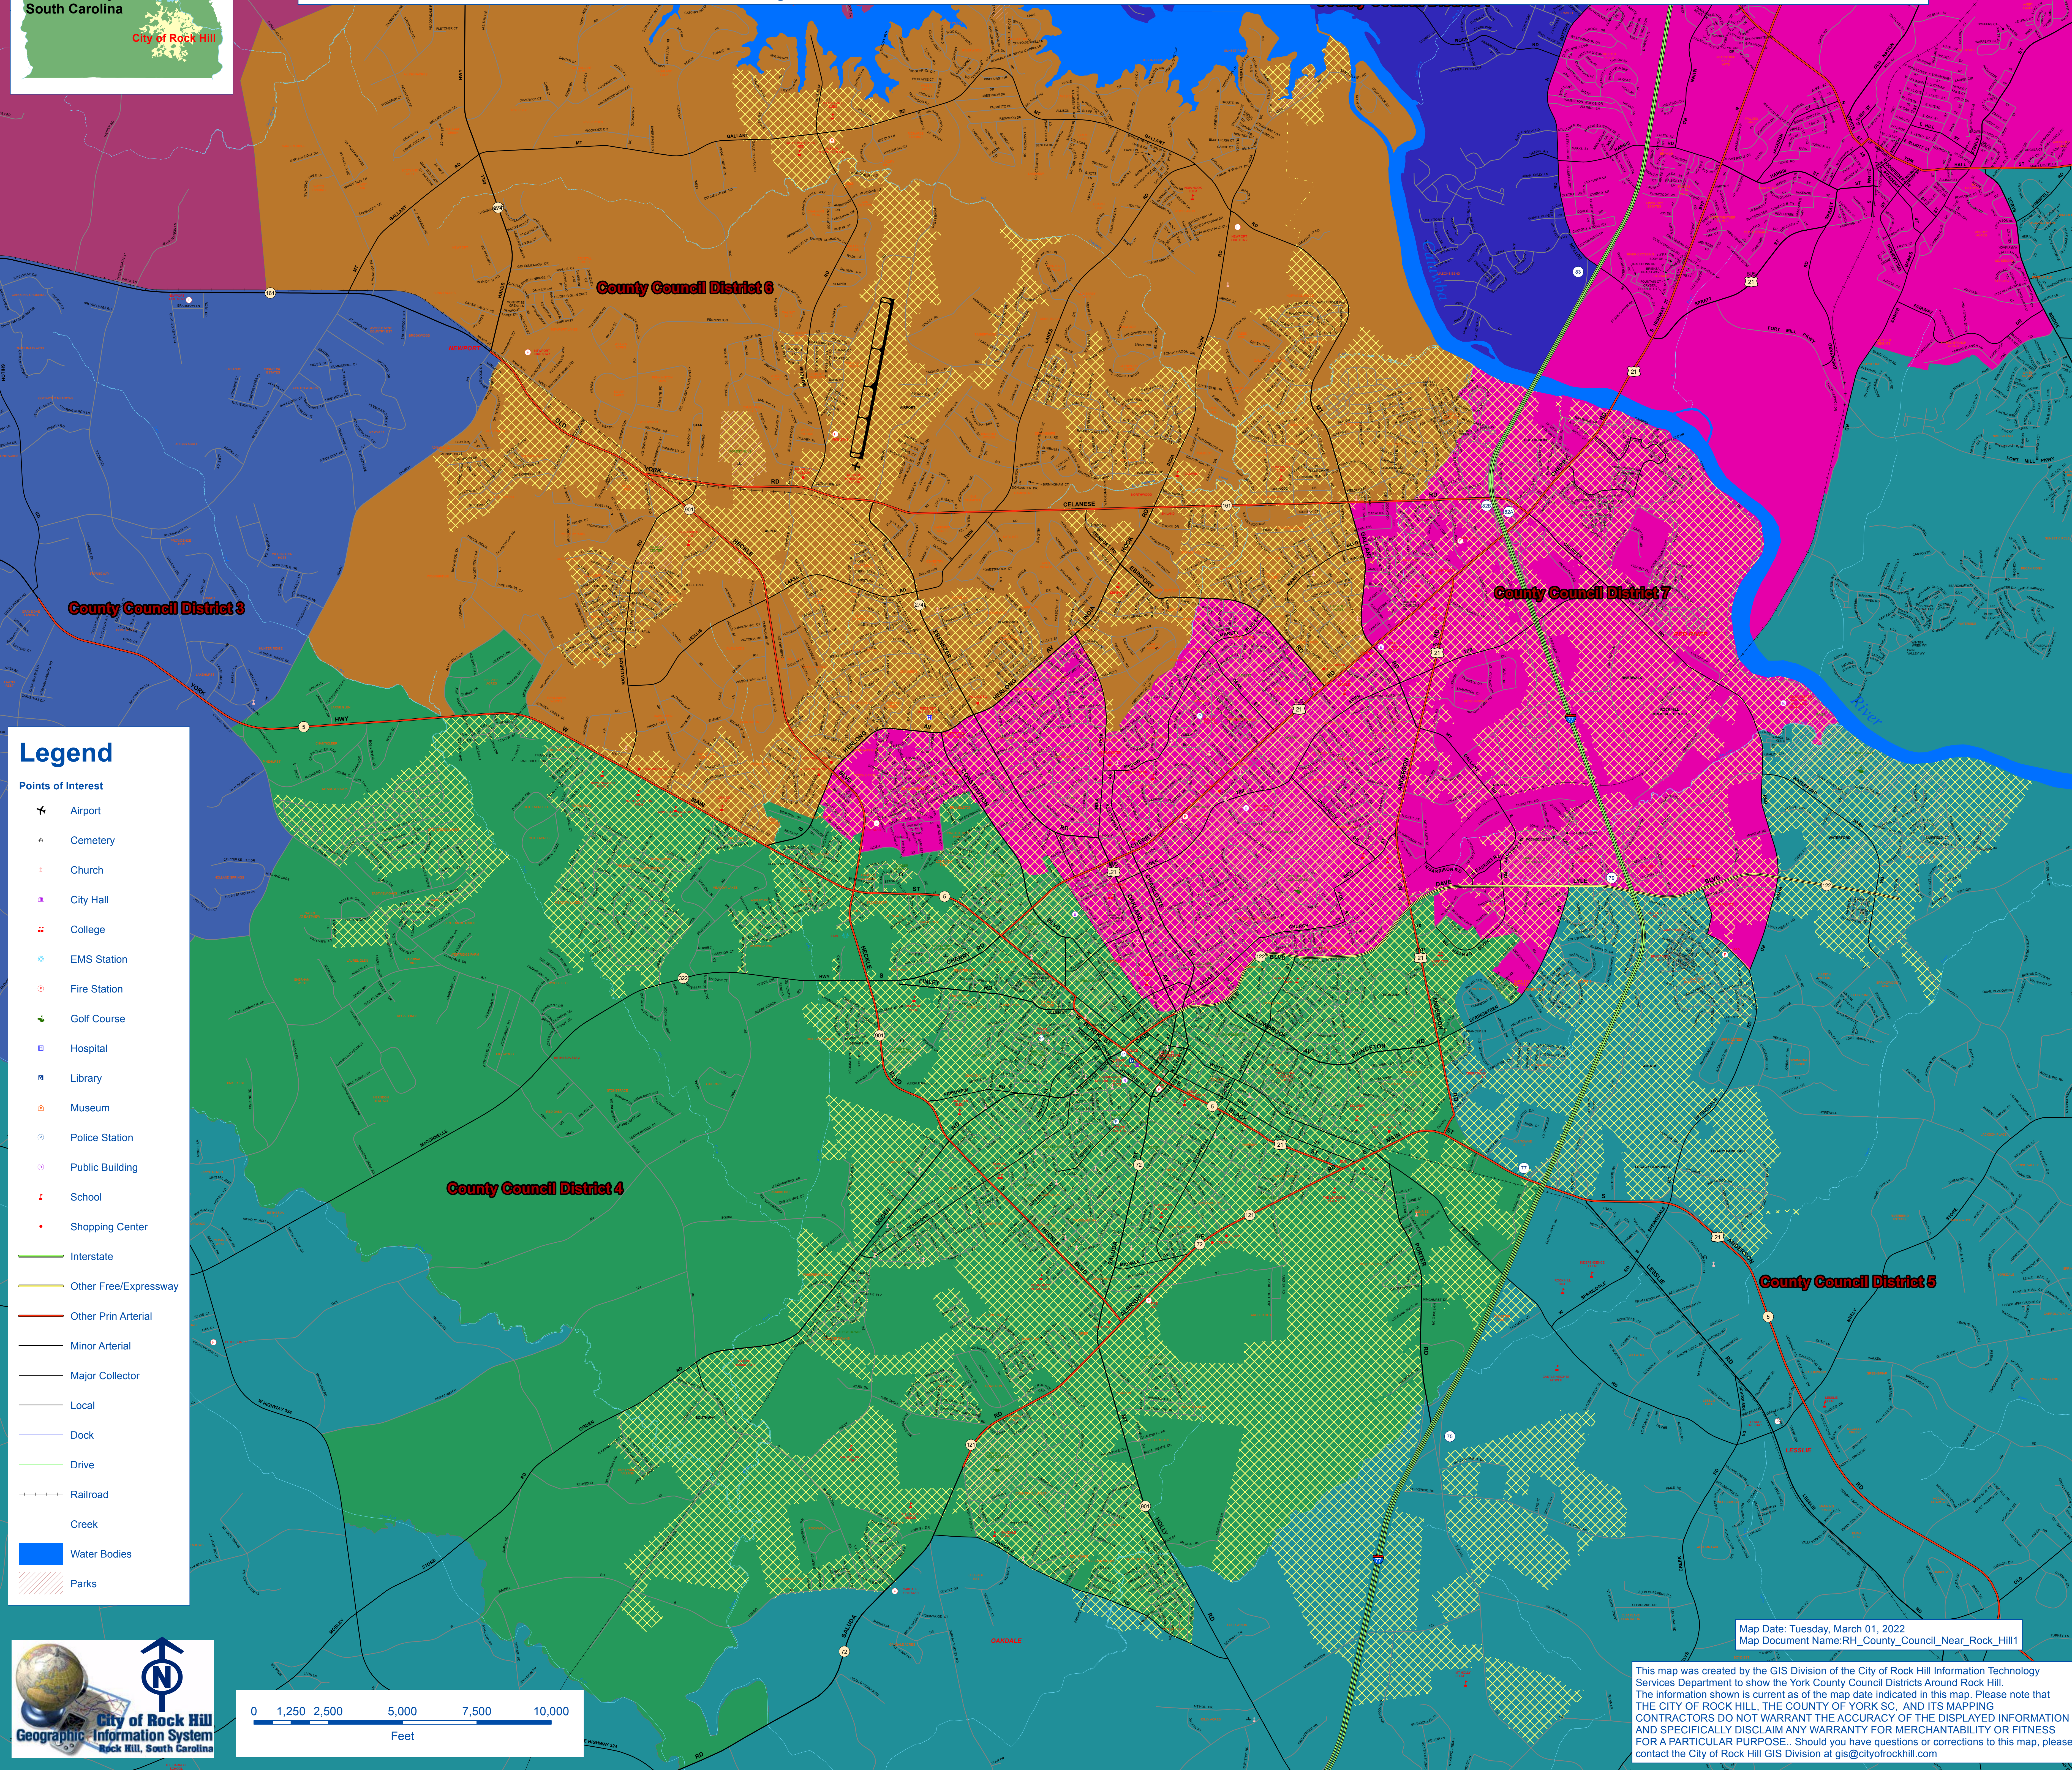

# York County Council Districts Around Rock Hill

### Legend

**Points of Interest**

- Airport
- Cemetery
- Church
- City Hall
- College
- EMS Station
- Fire Station
- Golf Course
- Hospital
- Library
- Museum
- Police Station
- Public Building
- School
- Shopping Center

**Transportation**

- Interstate
- Other Free/Expressway
- Other Prin Arterial
- Minor Arterial
- Major Collector
- Local
- Dock
- Drive
- Railroad
- Creek

**Other**

- Water Bodies
- Parks

Map Date: Tuesday, March 01, 2022  
Map Document Name: RH\_County\_Council\_Near\_Rock\_Hill1