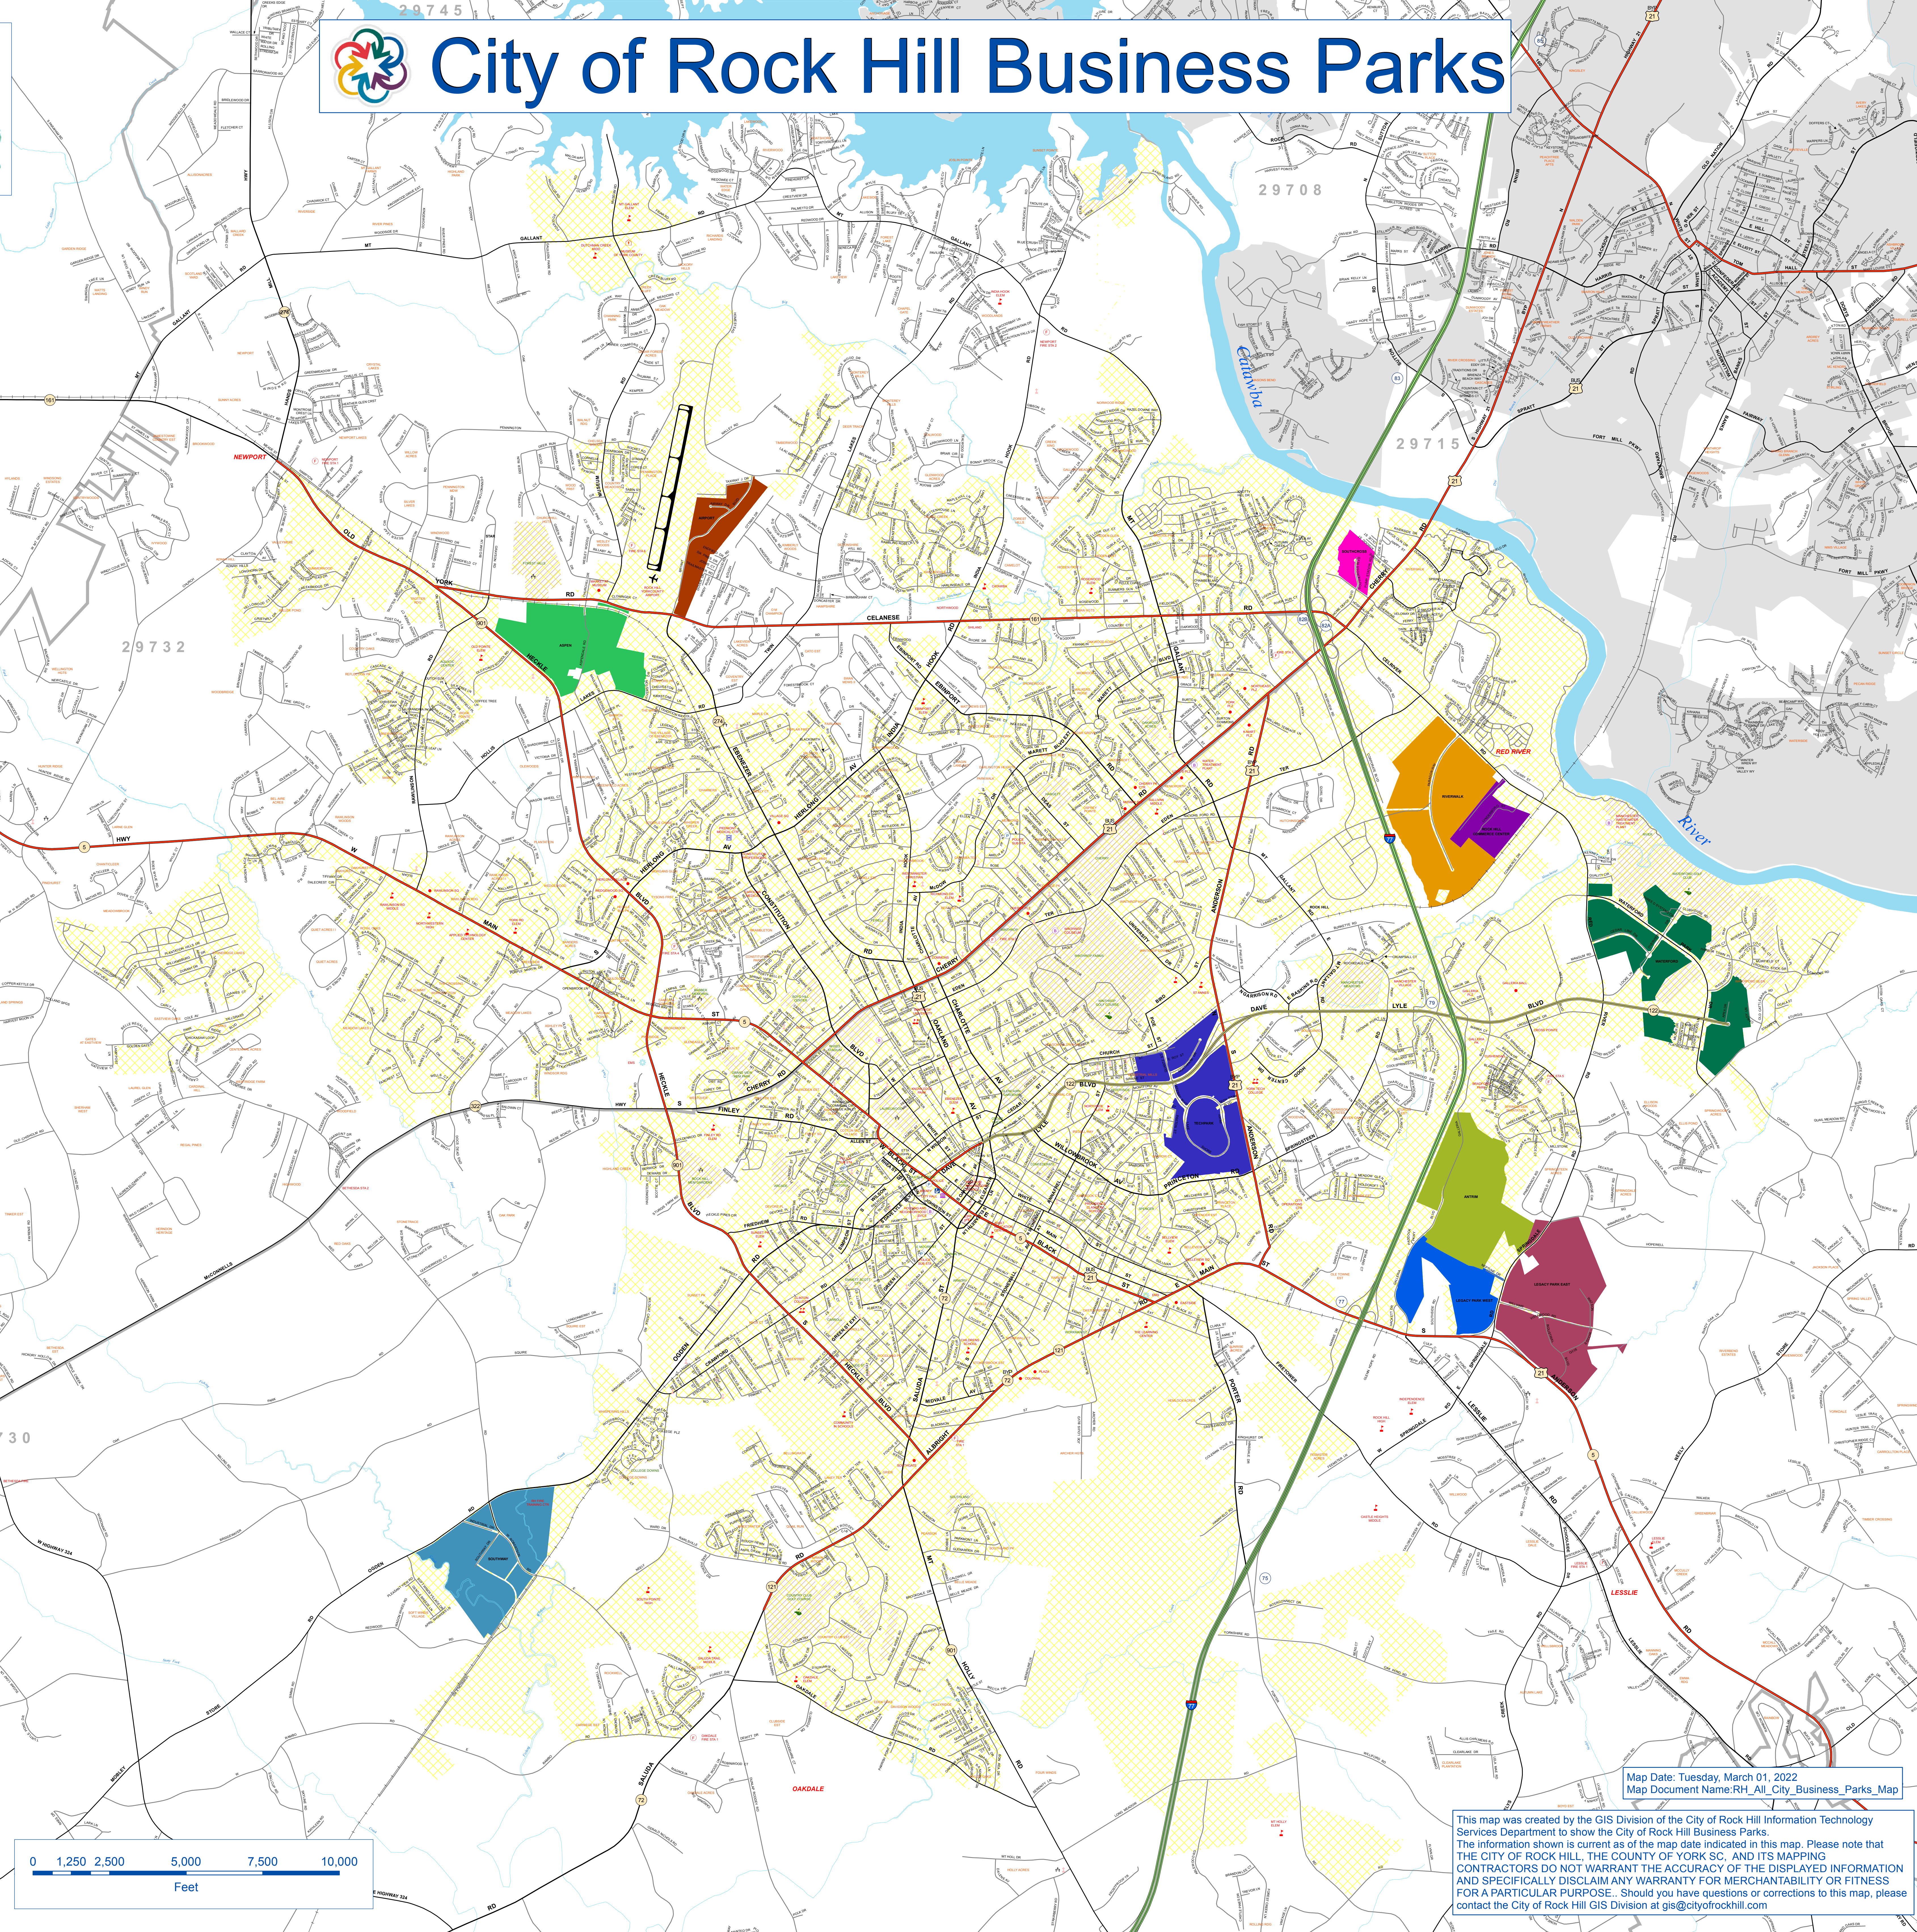

City of Rock Hill Business Parks

Legend

Points of Interest

- Airport
- Cemetery
- Church
- City Hall
- College
- EMS Station
- Fire Station
- Golf Course
- Hospital
- Library
- Museum
- Police Station
- Public Building
- School
- Shopping Center

Transportation

- Interstate
- Other Free/Expressway
- Other Prin Arterial
- Minor Arterial
- Major Collector
- Local
- Dock
- Drive
- Railroad
- Creek

Water Bodies

- Water Bodies

Parks

- City of Rock Hill
- Other Towns

Business Parks

- Airport Industrial Park
- Antrim Business Park
- Aspen Business Park
- Legacy Park East
- Legacy Park West
- Riverwalk Business Park
- Rock Hill Commerce Center
- SouthCross Corporate Center
- Southway Industrial Park
- TechPark
- Waterford Business Park