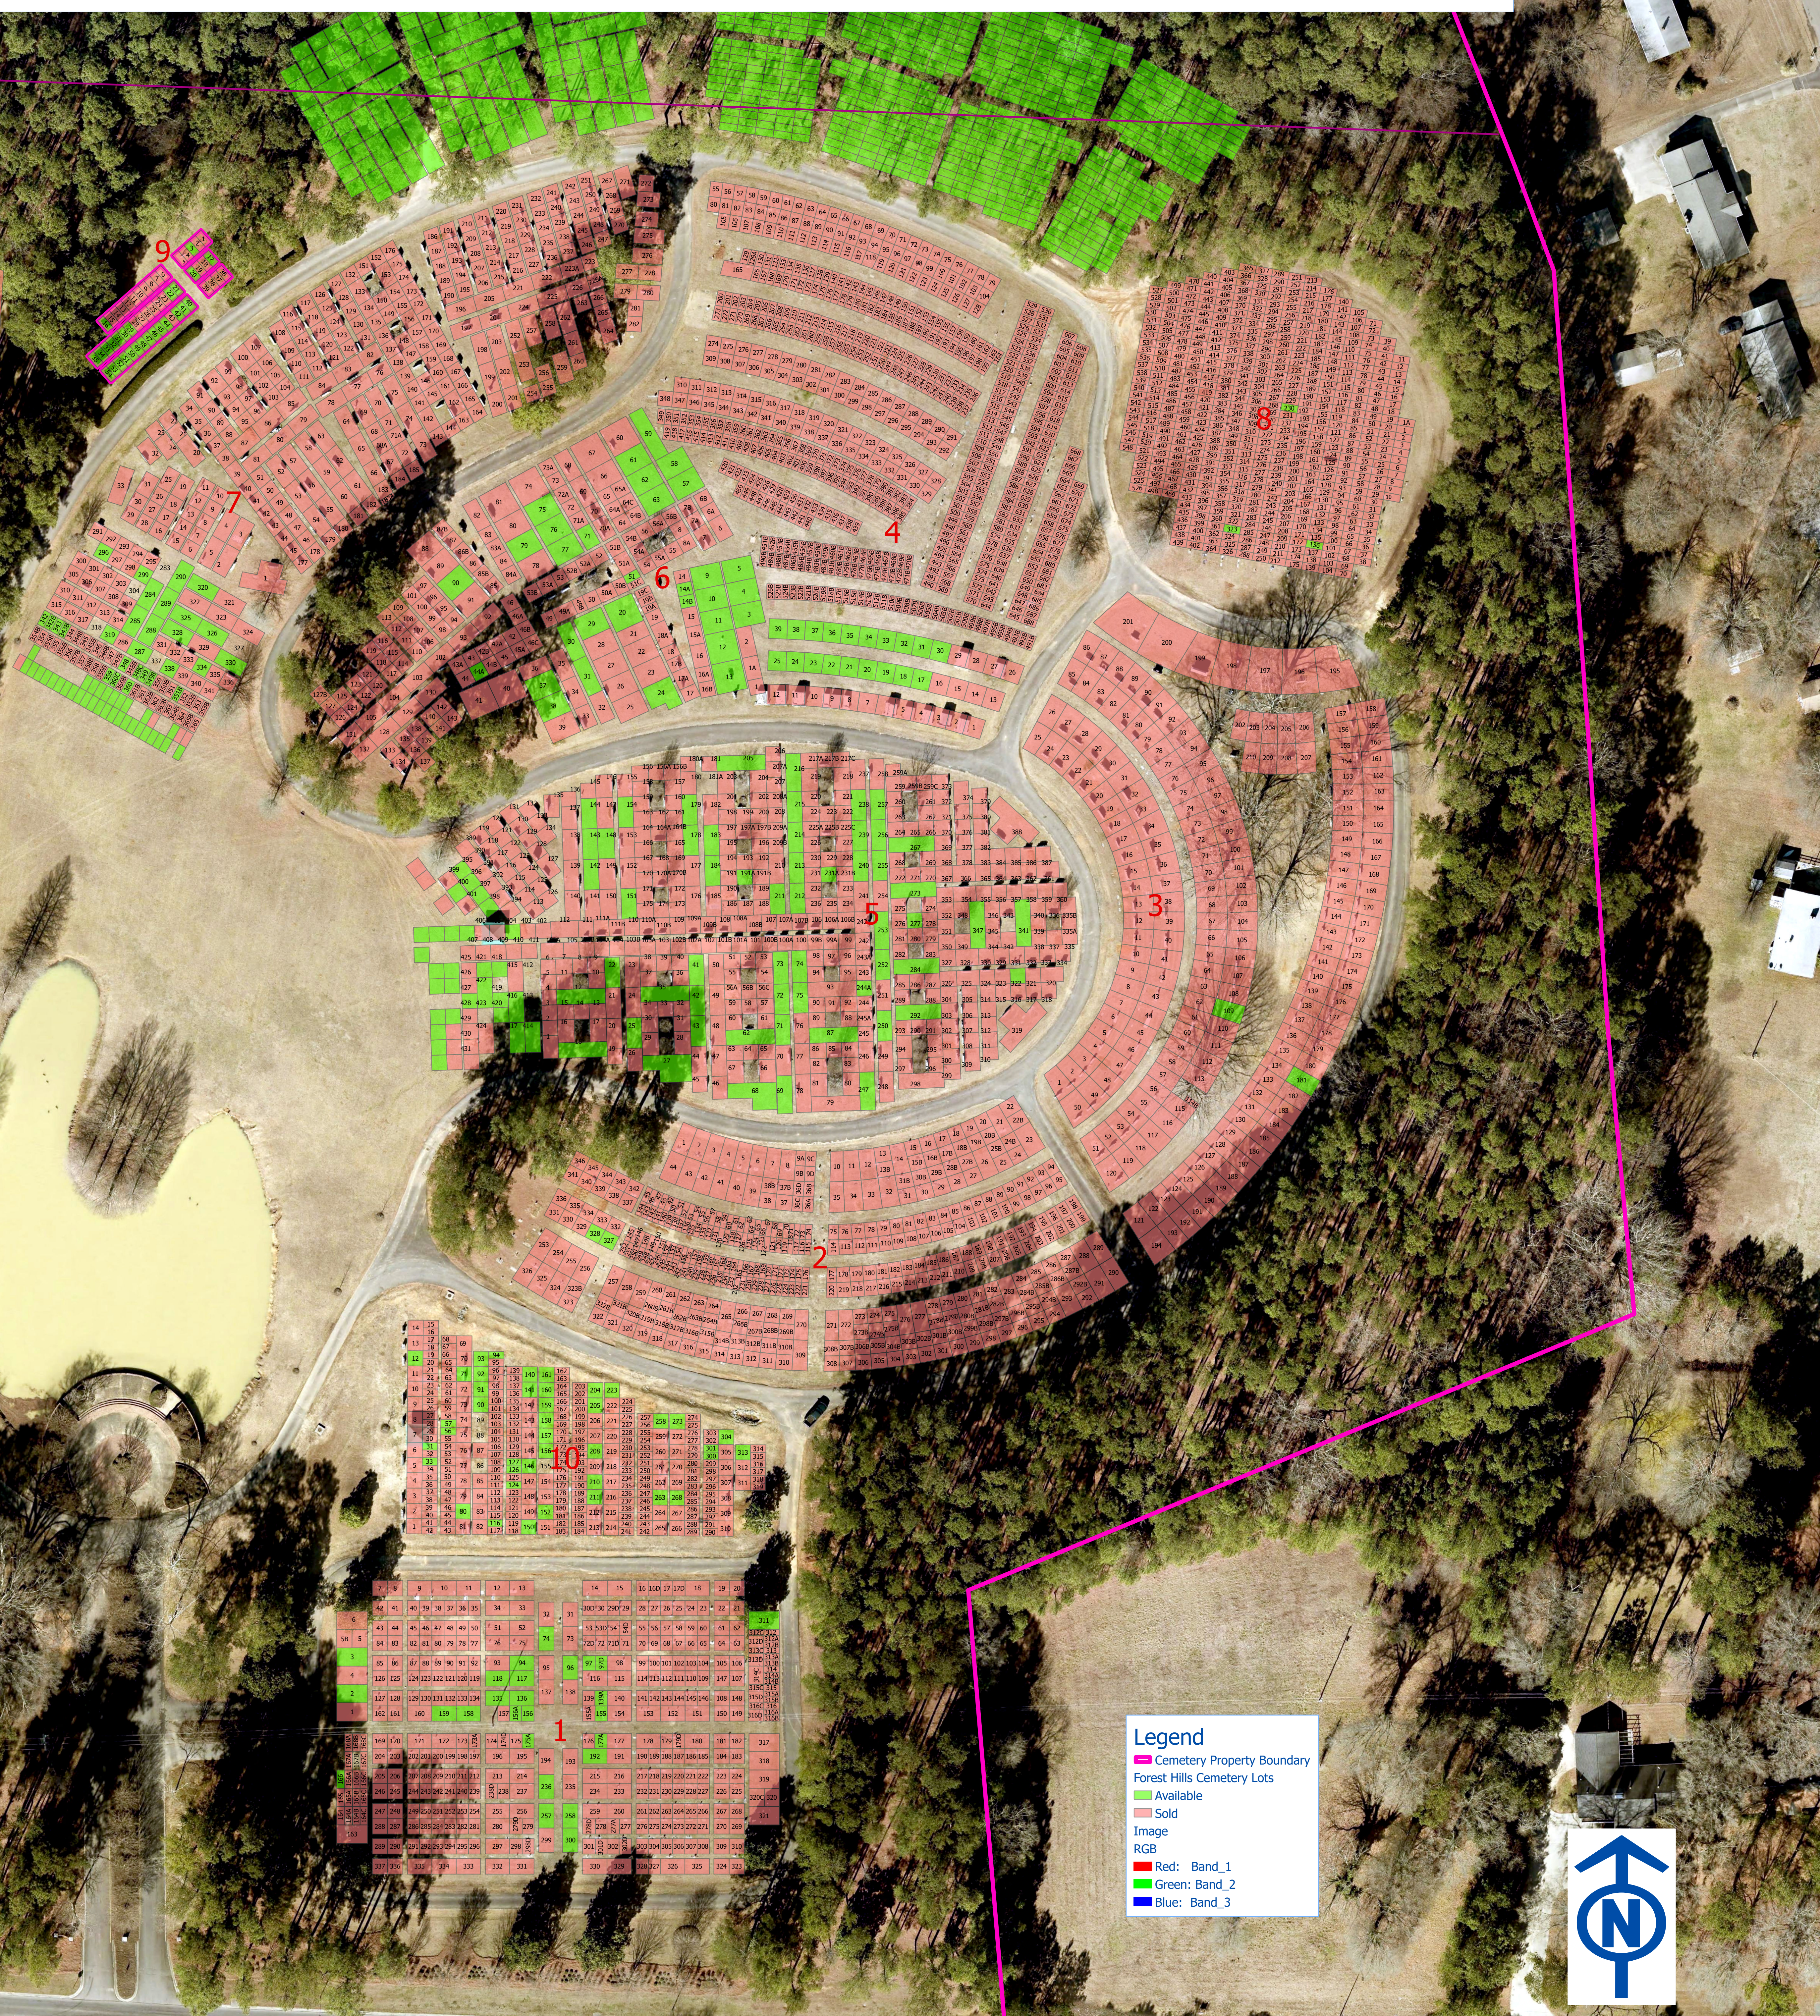

Legend

- Cemetery Property Boundary
- Forest Hills Cemetery Lots
- Available
- Sold
- RGB
- Red: Band_1
- Green: Band_2
- Blue: Band_3

Map creator: ITS/GIS
Map date: Wednesday, May 1, 2024
Project file: Forest_Hills_Cemetery.aprx
See website for more information by clicking the following <https://tinyurl.com/bdv6784>

OLD YORK RD

RAILWAY