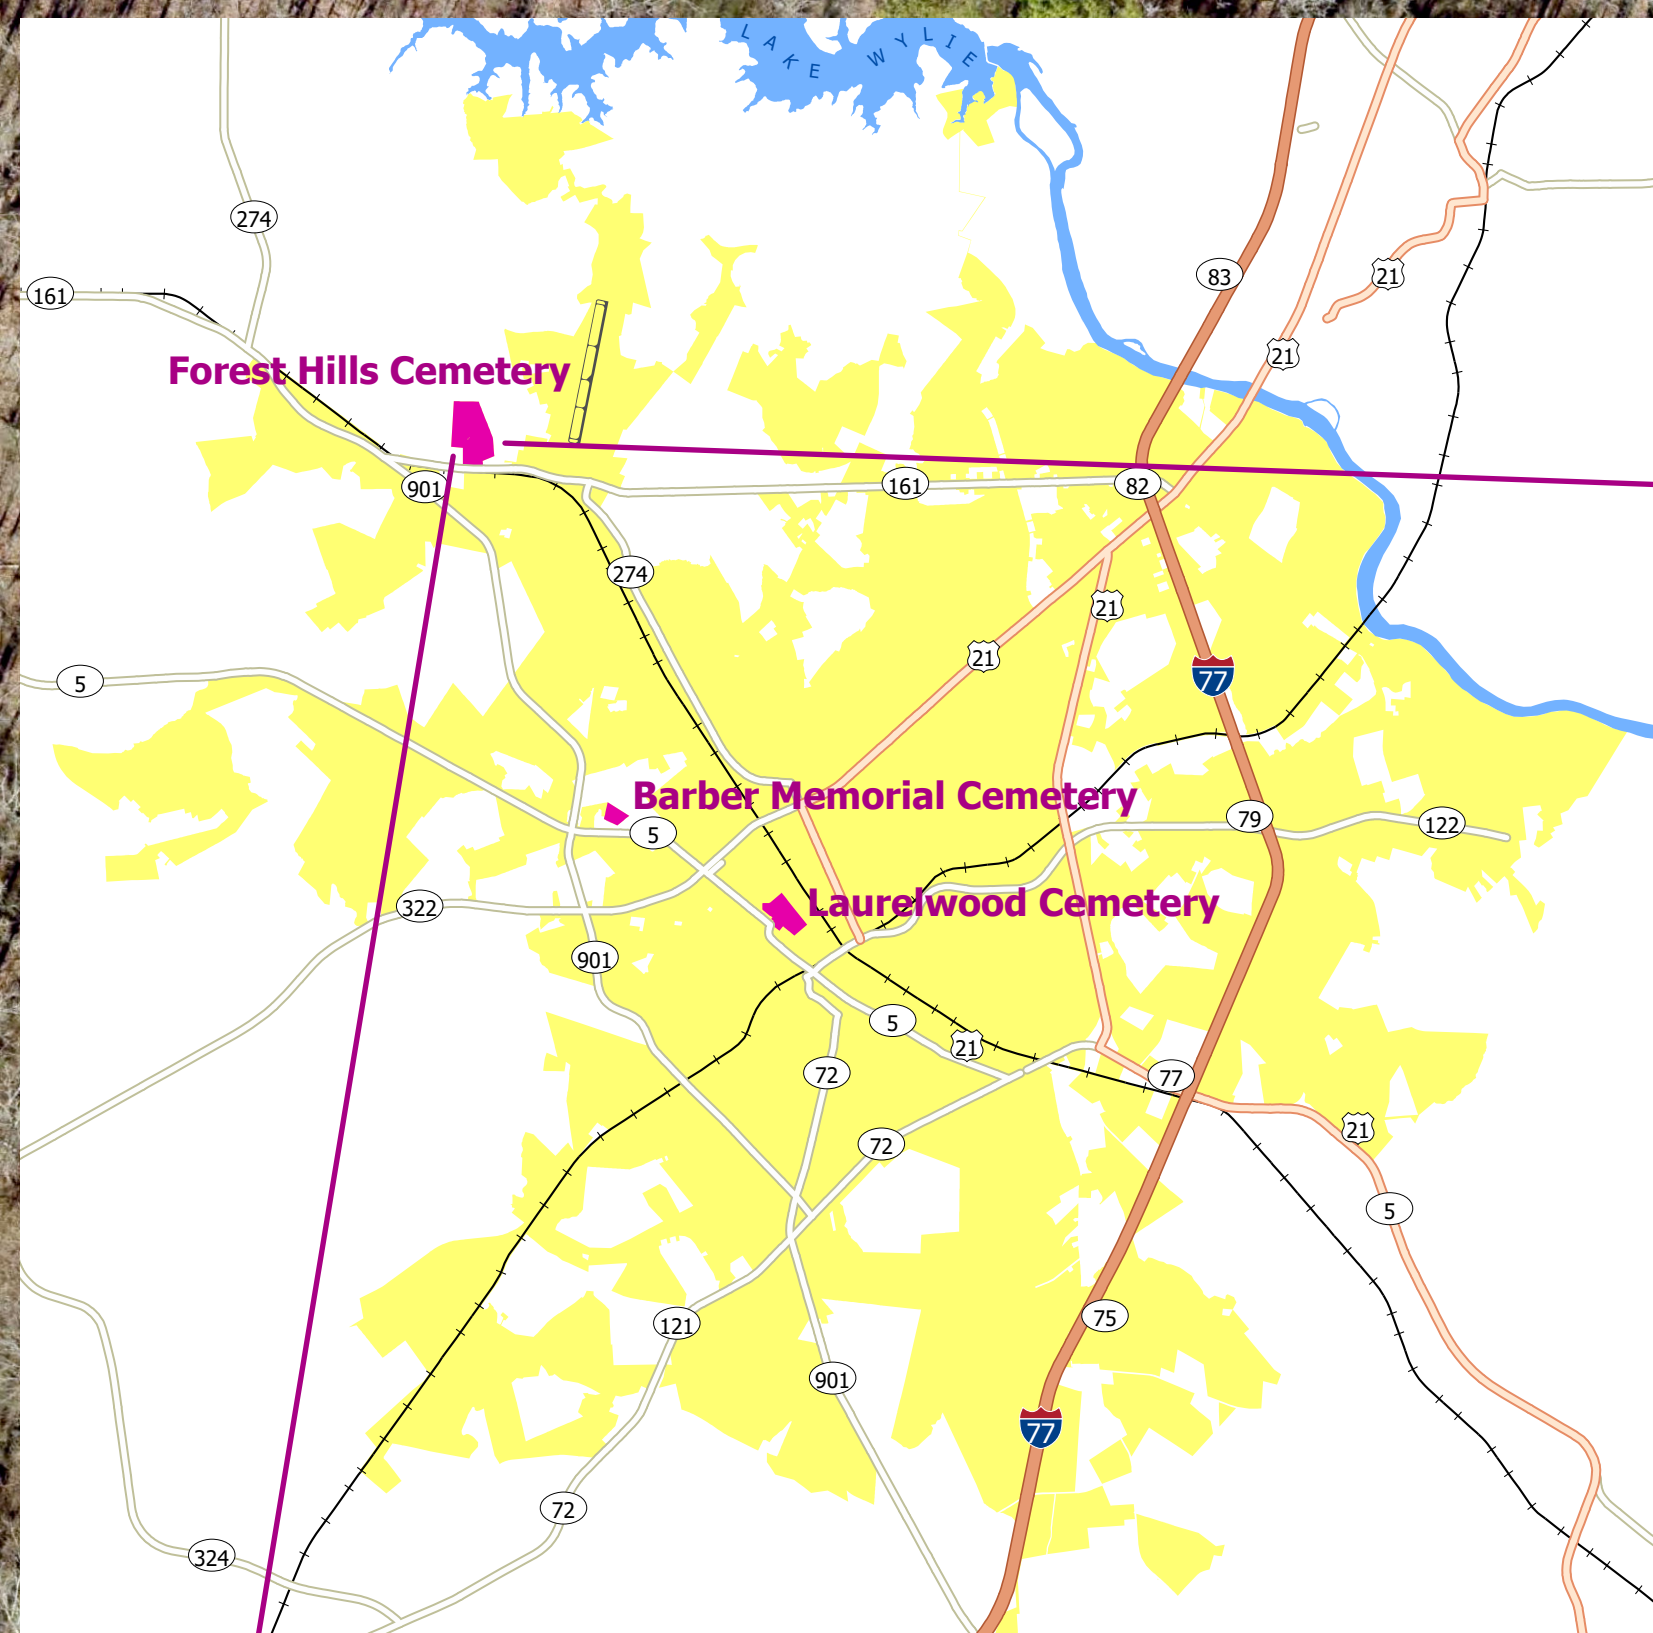

City of Rock Hill Forest Hills Cemetery

991
991.1