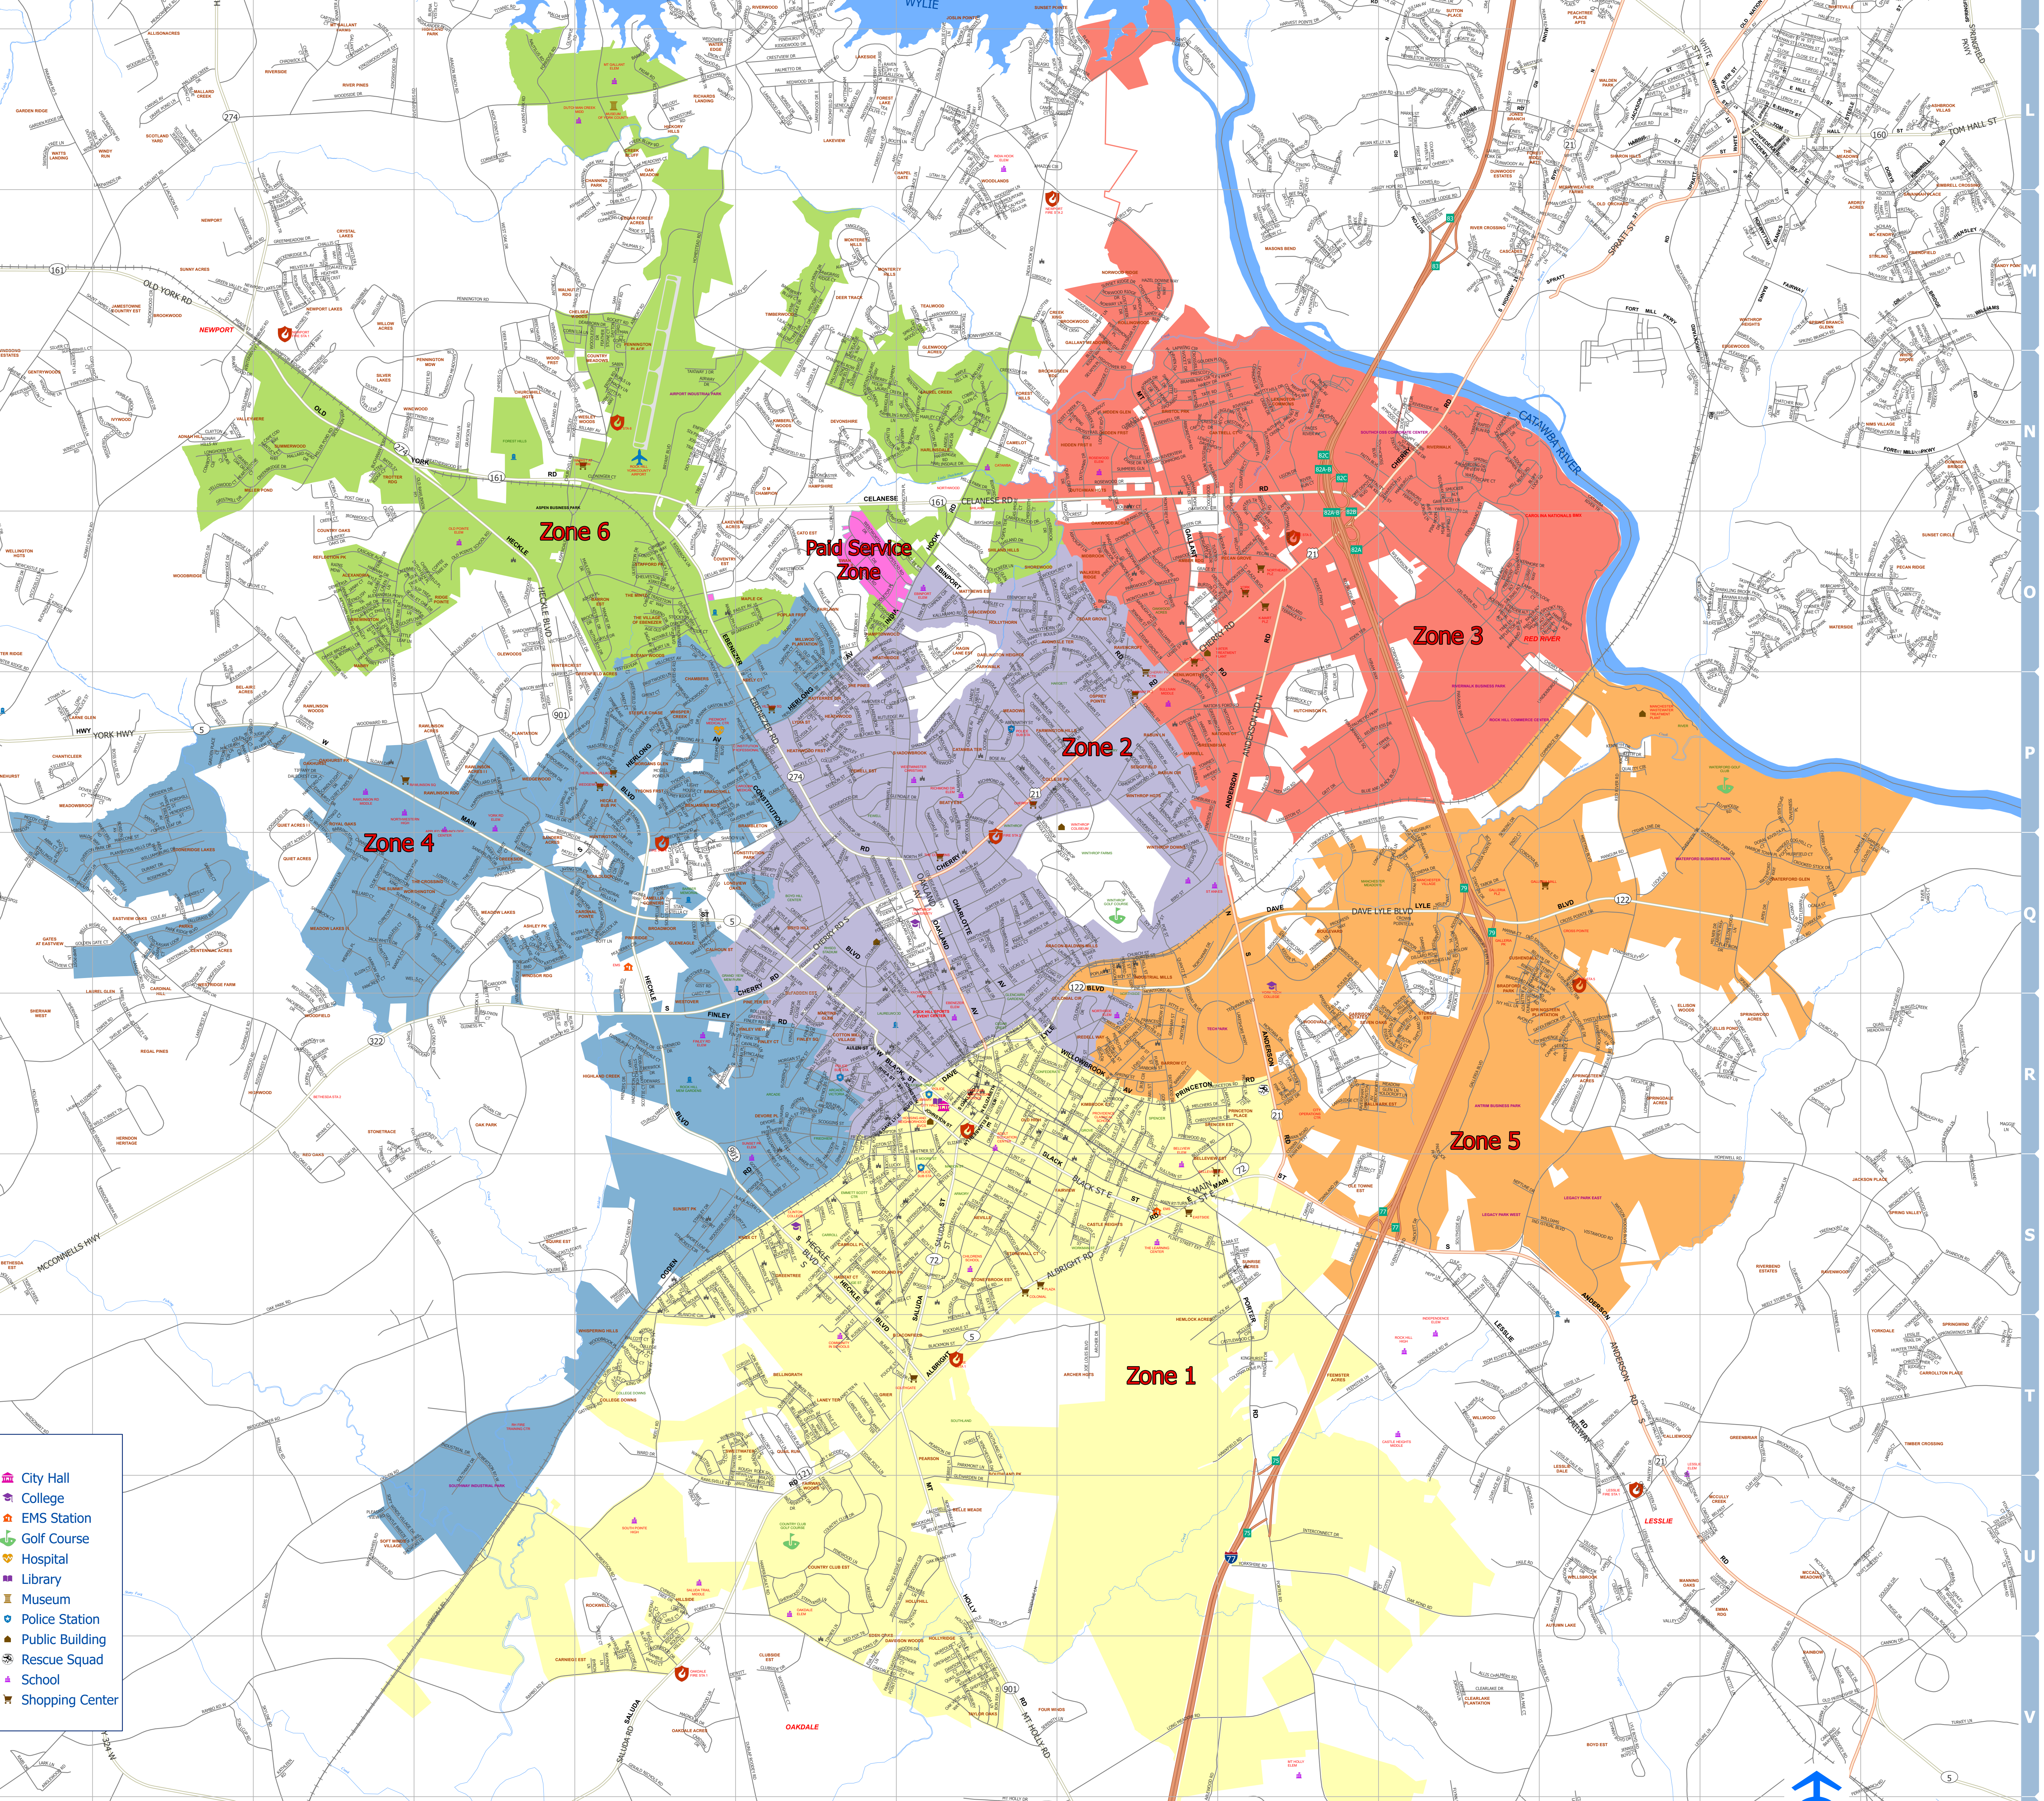

City of Rock Hill Fire Primary Response Zones

The information shown is current as of the date indicated in this map. Please note that the CITY OF ROCK HILL, the COUNTY OF YORK SOUTH CAROLINA, and ITS MAPPING CONTRACTORS DO NOT WARRANT THE ACCURACY OF THE INFORMATION OR PROVIDE ANY WARRANTY FOR MERCHANTABILITY OR FITNESS FOR A PARTICULAR PURPOSE. Should you have questions, please contact the City of Rock Hill GIS Division at gis@cityofrockhill.com.