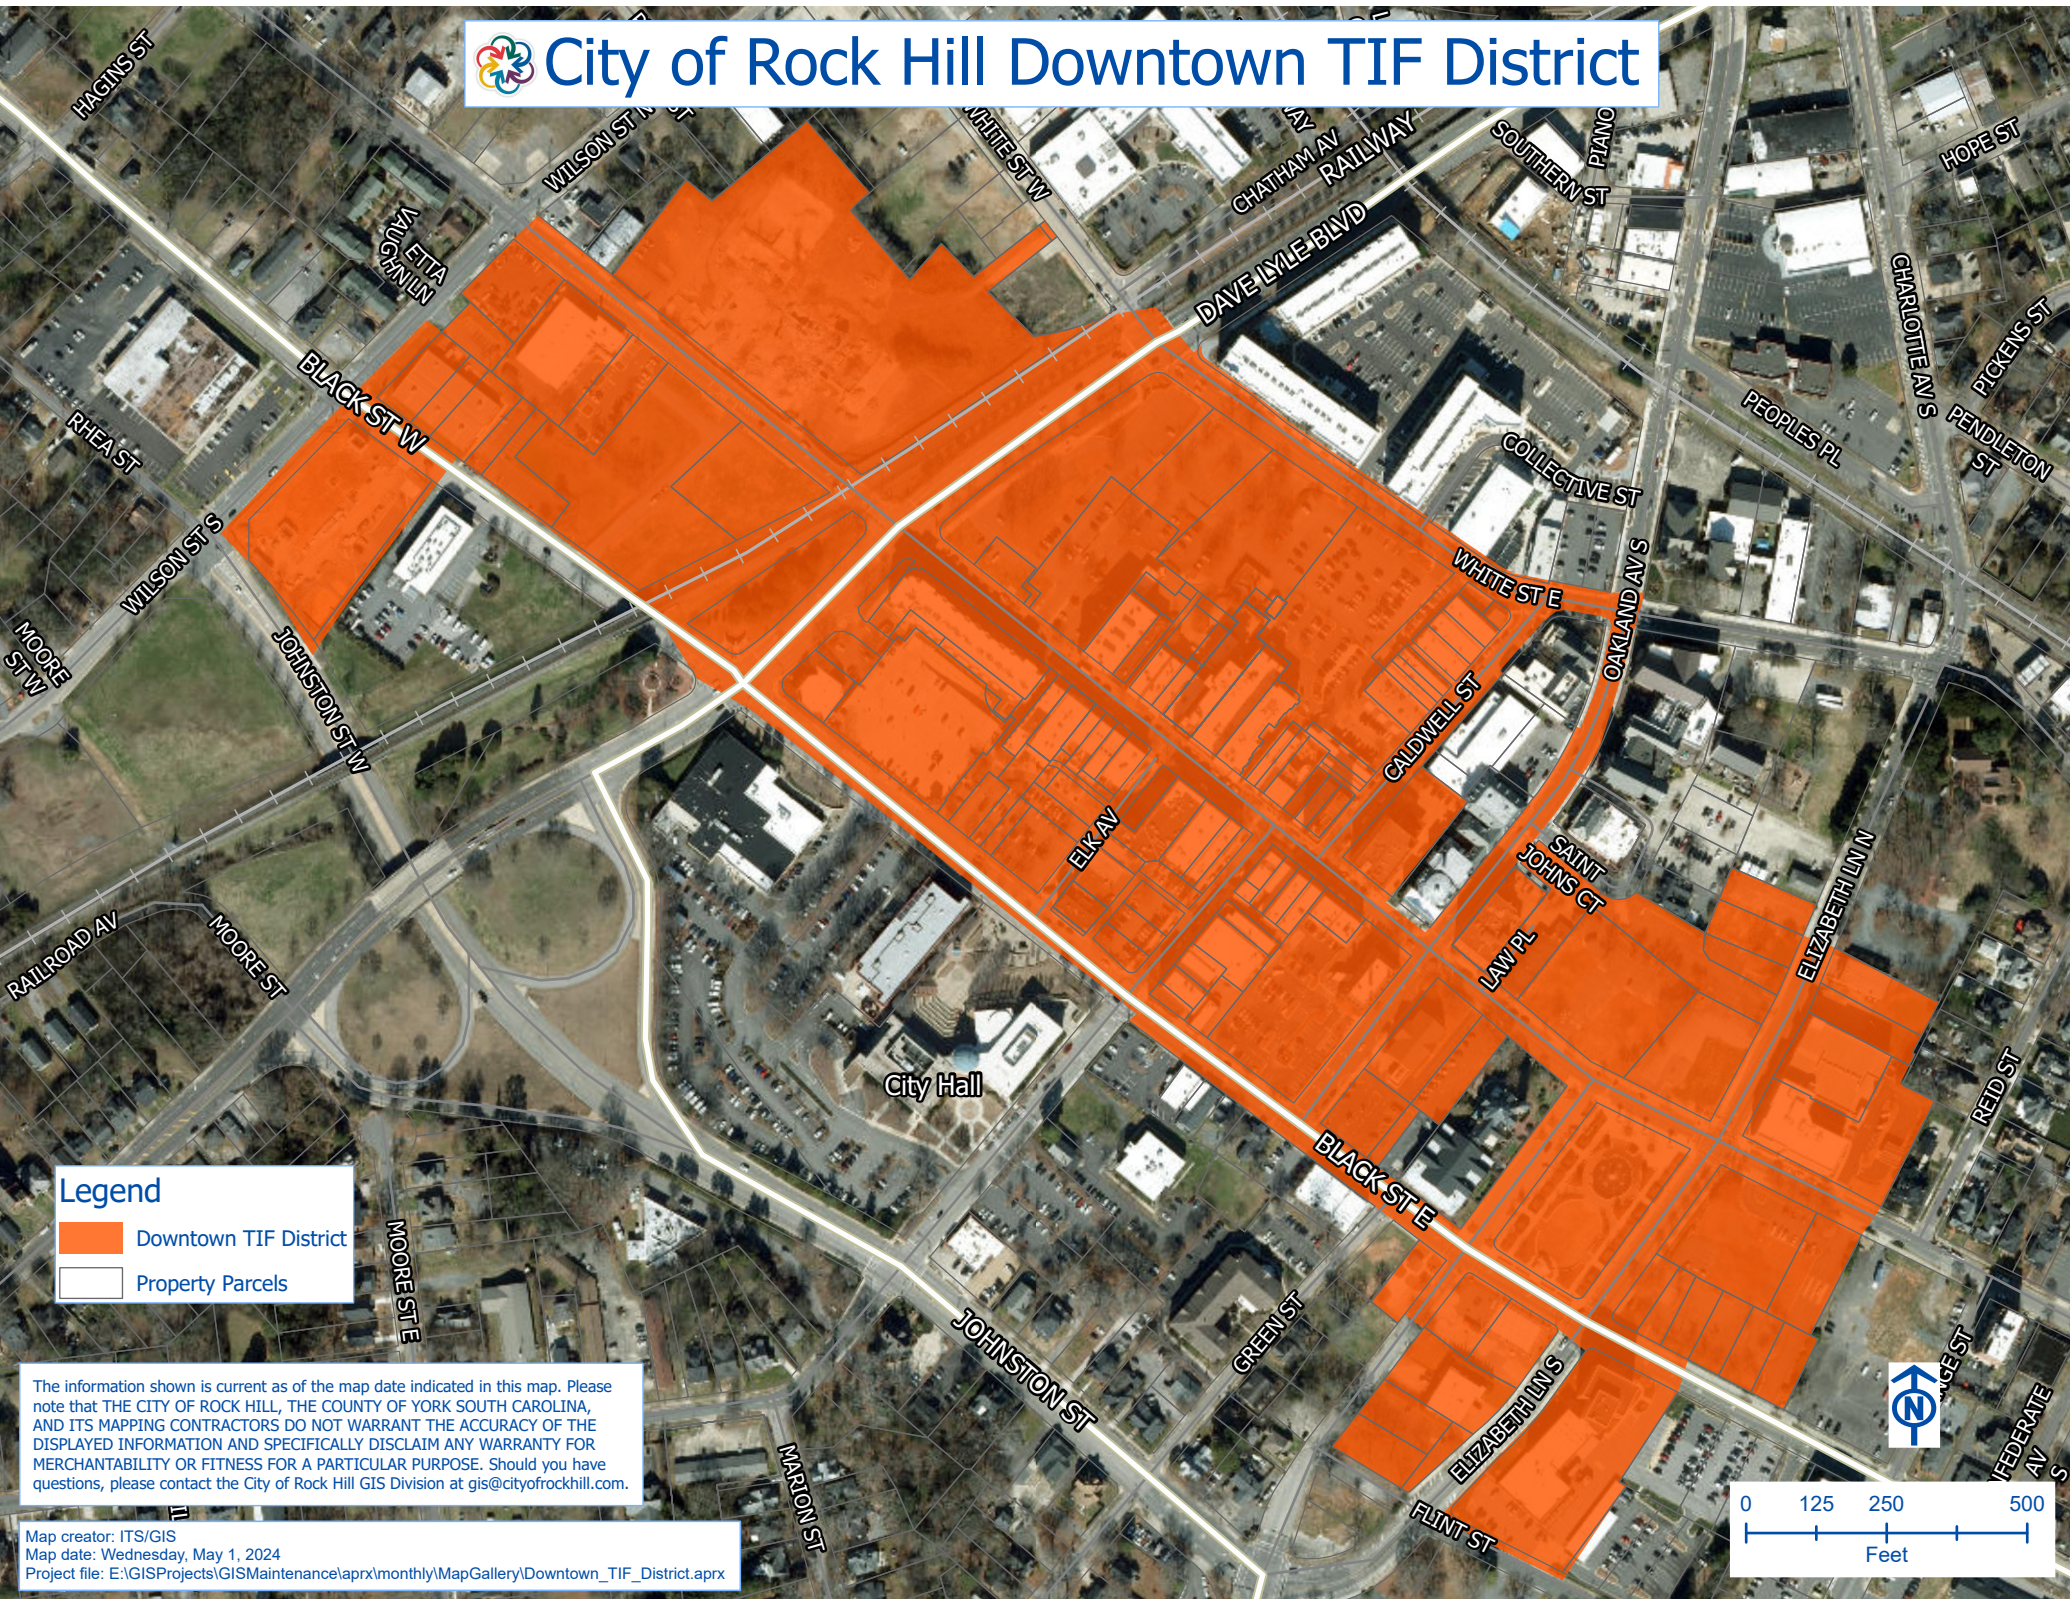

# City of Rock Hill Downtown TIF District

### Legend

-  Downtown TIF District
-  Property Parcels

The information shown is current as of the map date indicated in this map. Please note that THE CITY OF ROCK HILL, THE COUNTY OF YORK SOUTH CAROLINA, AND ITS MAPPING CONTRACTORS DO NOT WARRANT THE ACCURACY OF THE DISPLAYED INFORMATION AND SPECIFICALLY DISCLAIM ANY WARRANTY FOR MERCHANTABILITY OR FITNESS FOR A PARTICULAR PURPOSE. Should you have questions, please contact the City of Rock Hill GIS Division at [gis@cityofrockhill.com](mailto:gis@cityofrockhill.com).

Map creator: ITS/GIS  
 Map date: Wednesday, May 1, 2024  
 Project file: E:\GISProjects\GISMaintenance\aprx\monthly\MapGallery\Downtown\_TIF\_District.aprx