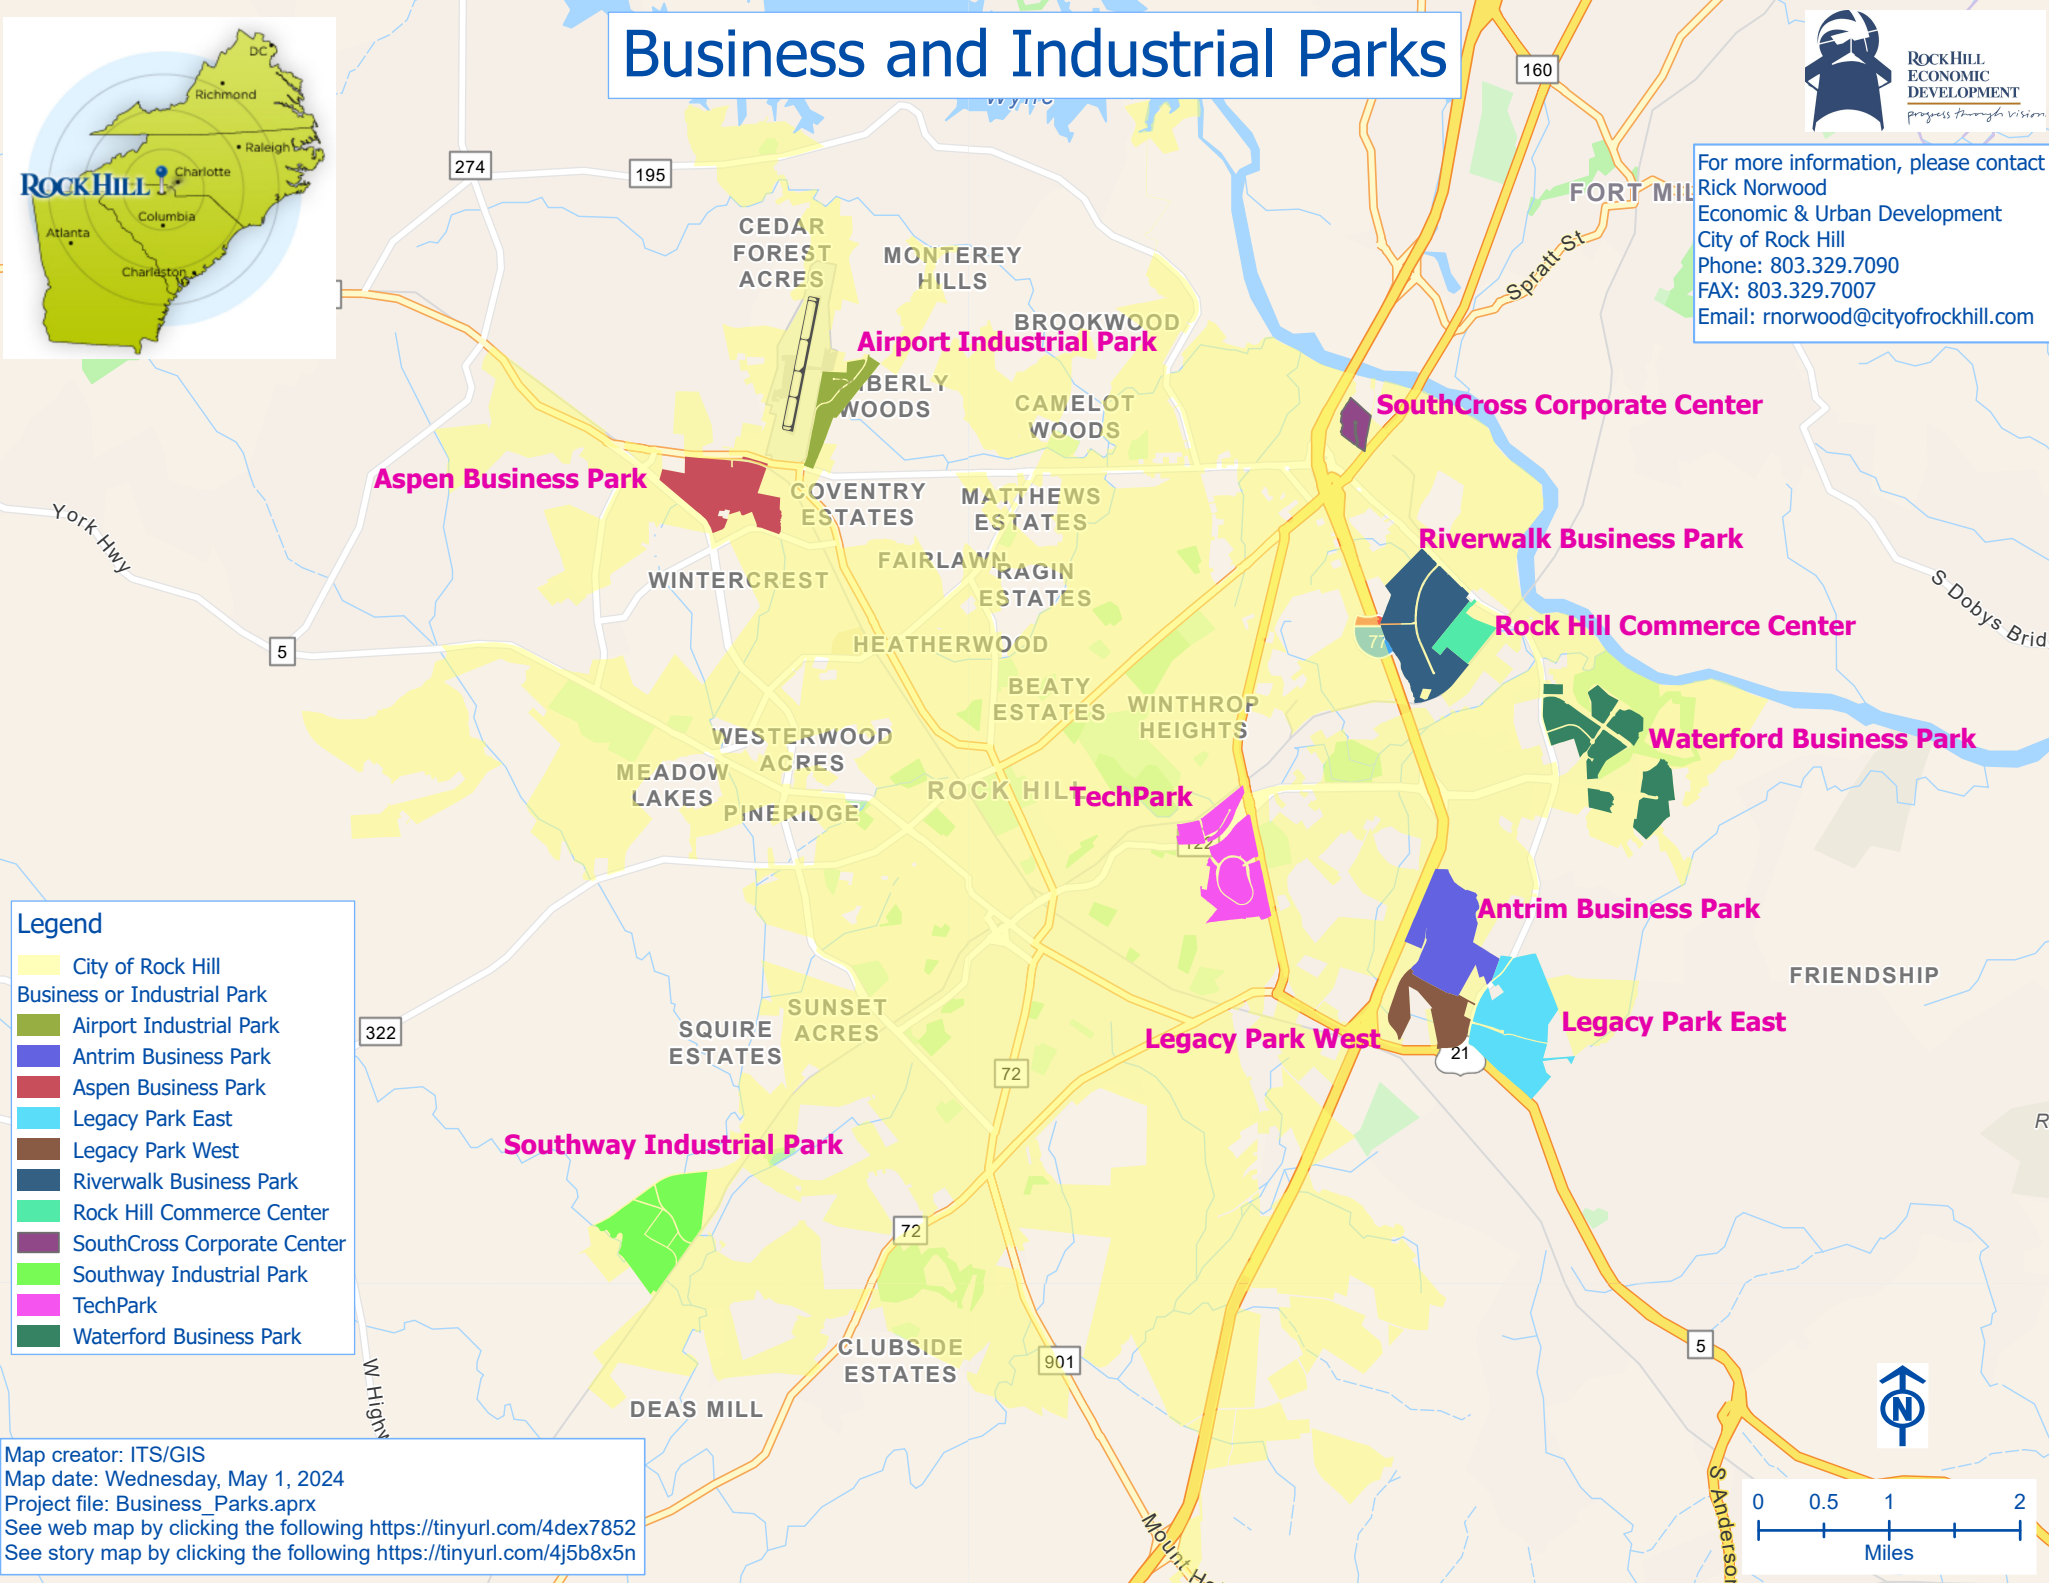

Legend

- City of Rock Hill
- Business or Industrial Park**
- Airport Industrial Park
- Antrim Business Park
- Aspen Business Park
- Legacy Park East
- Legacy Park West
- Riverwalk Business Park
- Rock Hill Commerce Center
- Southway Industrial Park
- TechPark
- Waterford Business Park

Map creator: ITS/GIS
 Map date: Wednesday, May 1, 2024
 Project file: Business_Parks.aprx
 See web map by clicking the following <https://tinyurl.com/4dex7852>
 See story map by clicking the following <https://tinyurl.com/4j5b8x5n>