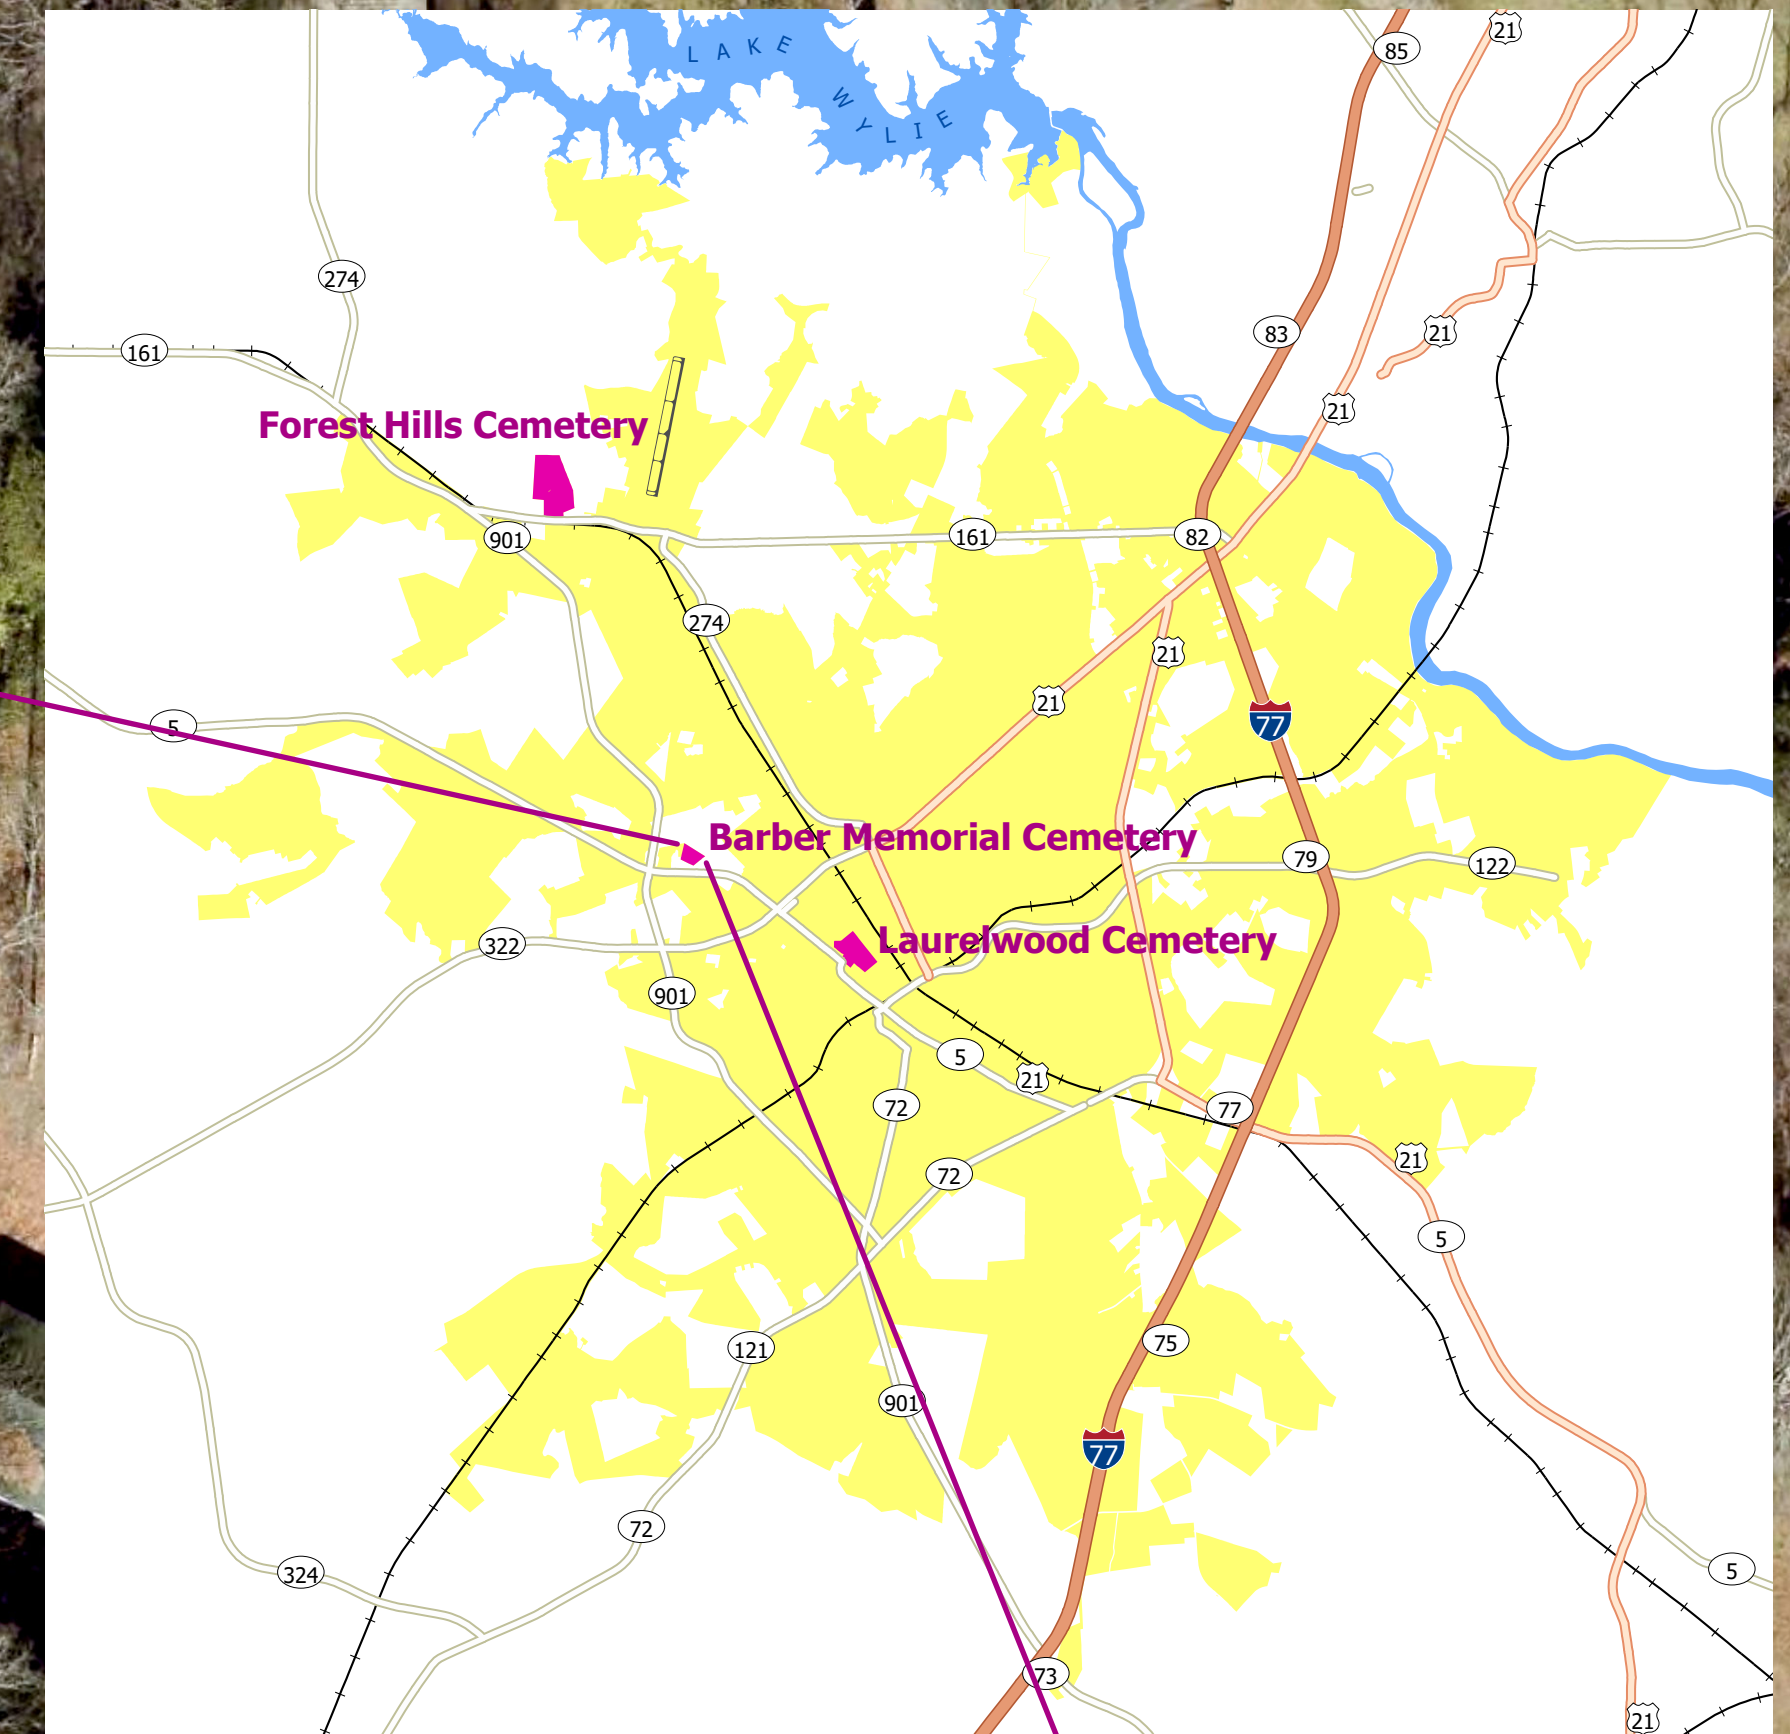

City of Rock Hill Barber Memorial Cemetery