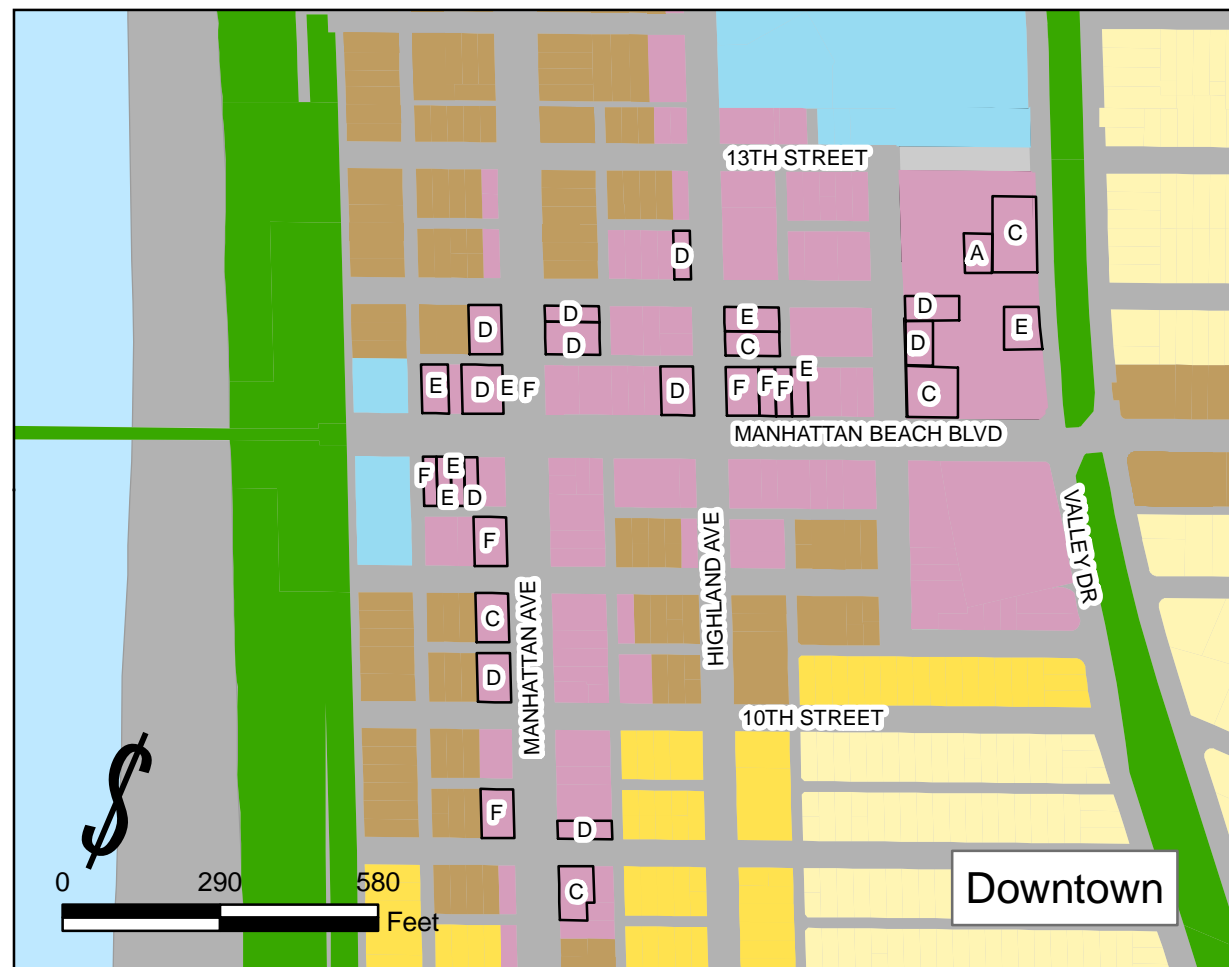

Alcohol Service Hours City of Manhattan Beach

Legend

Saturday Alcohol Service Closing Hours (Number of Establishments)

- A 7:30pm - 9pm (5)
- B 10pm - 10:30pm (6)
- C 11pm - 11:30pm (7)
- D 12am (24)
- E 1am (12)
- F 2am (30)

Zoning

- CC
- CD
- CG
- CL
- CNE
- IP
- OS
- PD
- PS
- RH
- RM
- RPD
- RS
- RSC

CITYWIDE SURVEY OF EATING AND DRINKING ESTABLISHMENTS SATURDAY CLOSING HOURS

	Establishment	Address	Hours of Operation	Saturday Closing Hour
1	Houston's Restaurant	1550 Rosecrans Ave.	6am-12am, Daily	12am
2	12th+Highland	304 12th Street	10am-12am, Sun-Thu 10am-1am, Fri-Sat	1am
3	Kettle	1138 Highland Ave.	24 Hours Daily	24hr
4	Mr. Cecils California Ribs	1209 Highland Ave.	7am-11pm, Sun-Thu 7am-12am, Fri-Sat	12am
5	Miki Sushi Gallery	2201 Highland Ave.	6am-10:30pm, Daily	10:30pm
6	Beach Pizza	3301 Highland Ave.	11am-12am, Sun-Thu 11am-1am Fri-Sat	1am
7	The Local Yolk	3414 Highland Ave.	6am-12am, Daily	12am
8	Sloopy's Beach Café	3416 Highland Ave.	Unspecified opening time, Closes by 9 pm	9pm
9	Bora Bora (CLOSED)	3505 Highland Ave.	Unspecified opening time, Closes by 2am	2am
10	Upper Manhattan Lounge	3600 Highland Ave.	No Limits Specified	No Limits
11	OB's Bar & Grill	3610 Highland Ave.	8am-2am, Daily	2am
12	Pancho's	3615 Highland Ave.	2am (Rest, Bar, Lounge) 9pm (Deck)	2am
13	The Beach Hut	3713 Highland Ave.	7am-1am, Daily	1am
14	Summers	3770 Highland Ave.	Unspecified opening time, Closes by 2am	2am
15	Baja Sharkeez	3801 Highland Ave.	9am-2am, Daily	2am
16	Beaches	117 Manhattan Beach Blvd.	10am-1am, Mon-Fri 8am-1am, Sat-Sun	1am
17	Manhattan Pizzeria	133 Manhattan Beach Blvd.	6am-2pm, Daily	2am
18	Sharks Cove	309 Manhattan Beach Blvd.	7am-2am, Daily	2am
19	Hennesseys	313 Manhattan Beach Blvd.	11am-2am, Daily	2am
20	Café Pierre	317 Manhattan Beach Blvd.	9am-1am, Daily	1am