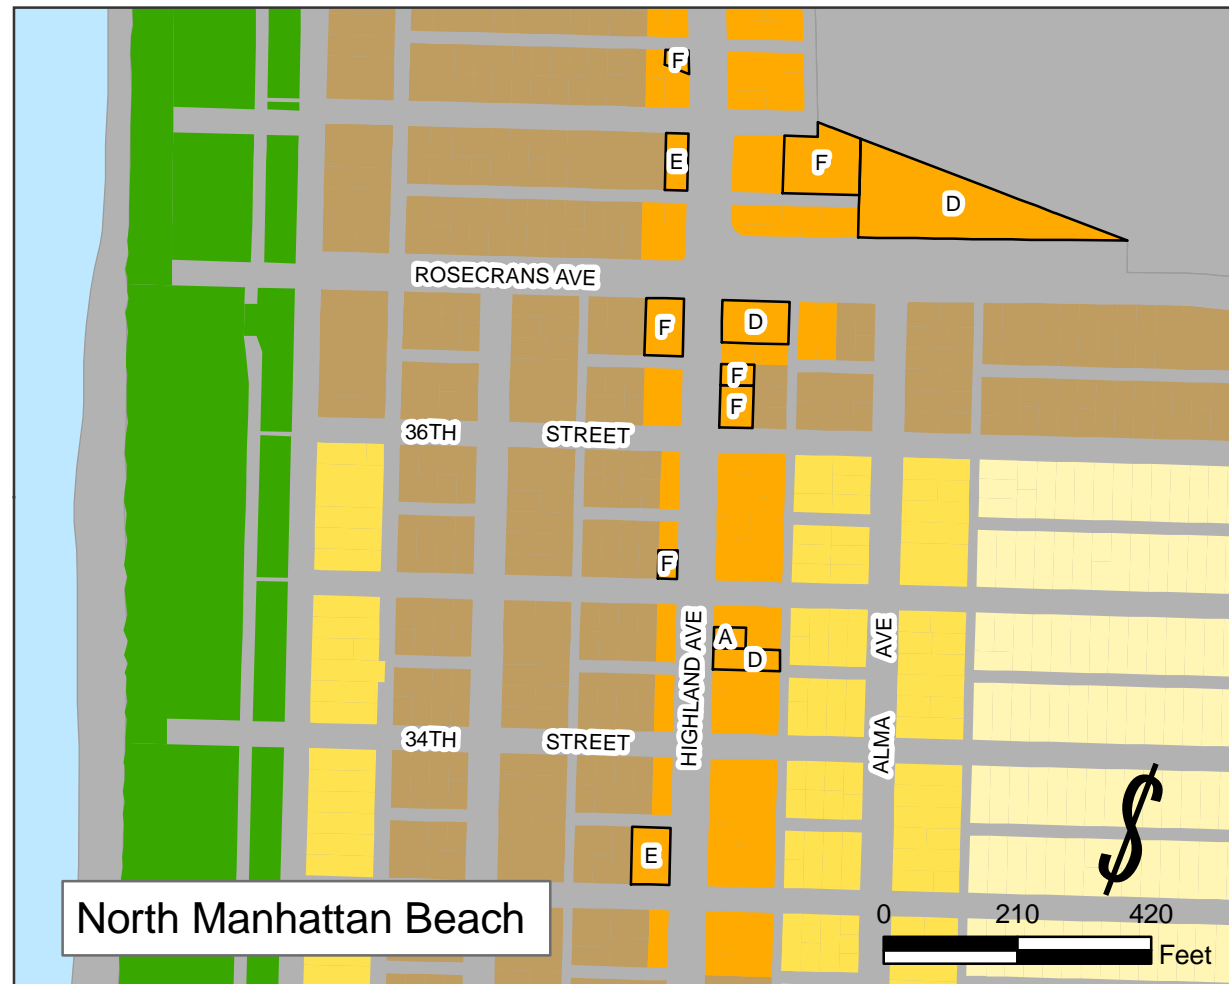

Alcohol Service Hours City of Manhattan Beach

Legend

Saturday Alcohol Service Closing Hours (Number of Establishments)

- A 7:30pm - 9pm (5)
- B 10pm - 10:30pm (6)
- C 11pm - 11:30pm (7)
- D 12am (24)
- E 1am (12)
- F 2am (30)

Zoning

- CC
- CD
- CG
- CL
- CNE
- IP
- OS
- PD
- PS
- RH
- RM
- RPD
- RS
- RSC

CITYWIDE SURVEY OF EATING AND DRINKING ESTABLISHMENTS SATURDAY CLOSING HOURS

	Establishment	Address	Hours of Operation	Saturday Closing Hour
1	Houston's Restaurant	1550 Rosecrans Ave.	6am-12am, Daily	12am
2	12th+Highland	304 12th Street	10am-12am, Sun-Thu 10am-1am, Fri-Sat	1am
3	Kettle	1138 Highland Ave.	24 Hours Daily	24hr
4	Mr. Cecils California Ribs	1209 Highland Ave.	7am-11pm, Sun-Thu 7am-12am, Fri-Sat	12am
5	Miki Sushi Gallery	2201 Highland Ave.	6am-10:30pm, Daily	10:30pm
6	Beach Pizza	3301 Highland Ave.	11am-12am, Sun-Thu 11am-1am Fri-Sat	1am
7	The Local Yolk	3414 Highland Ave.	6am-12am, Daily	12am
8	Sloopy's Beach Café	3416 Highland Ave.	Unspecified opening time, Closes by 9 pm	9pm
9	Bora Bora (CLOSED)	3505 Highland Ave.	Unspecified opening time, Closes by 2am	2am
10	Upper Manhattan Lounge	3600 Highland Ave.	No Limits Specified	No Limits
11	OB's Bar & Grill	3610 Highland Ave.	8am-2am, Daily	2am
12	Pancho's	3615 Highland Ave.	2am (Rest, Bar, Lounge) 9pm (Deck)	2am
13	The Beach Hut	3713 Highland Ave.	7am-1am, Daily	1am
14	Summers	3770 Highland Ave.	Unspecified opening time, Closes by 2am	2am
15	Baja Sharkeez	3801 Highland Ave.	9am-2am, Daily	2am
16	Beaches	117 Manhattan Beach Blvd.	10am-1am, Mon-Fri 8am-1am, Sat-Sun	1am
17	Manhattan Pizzeria	133 Manhattan Beach Blvd.	6am-2pm, Daily	2am
18	Sharks Cove	309 Manhattan Beach Blvd.	7am-2am, Daily	2am
19	Hennesseys	313 Manhattan Beach Blvd.	11am-2am, Daily	2am
20	Café Pierre	317 Manhattan Beach Blvd.	9am-1am, Daily	1am