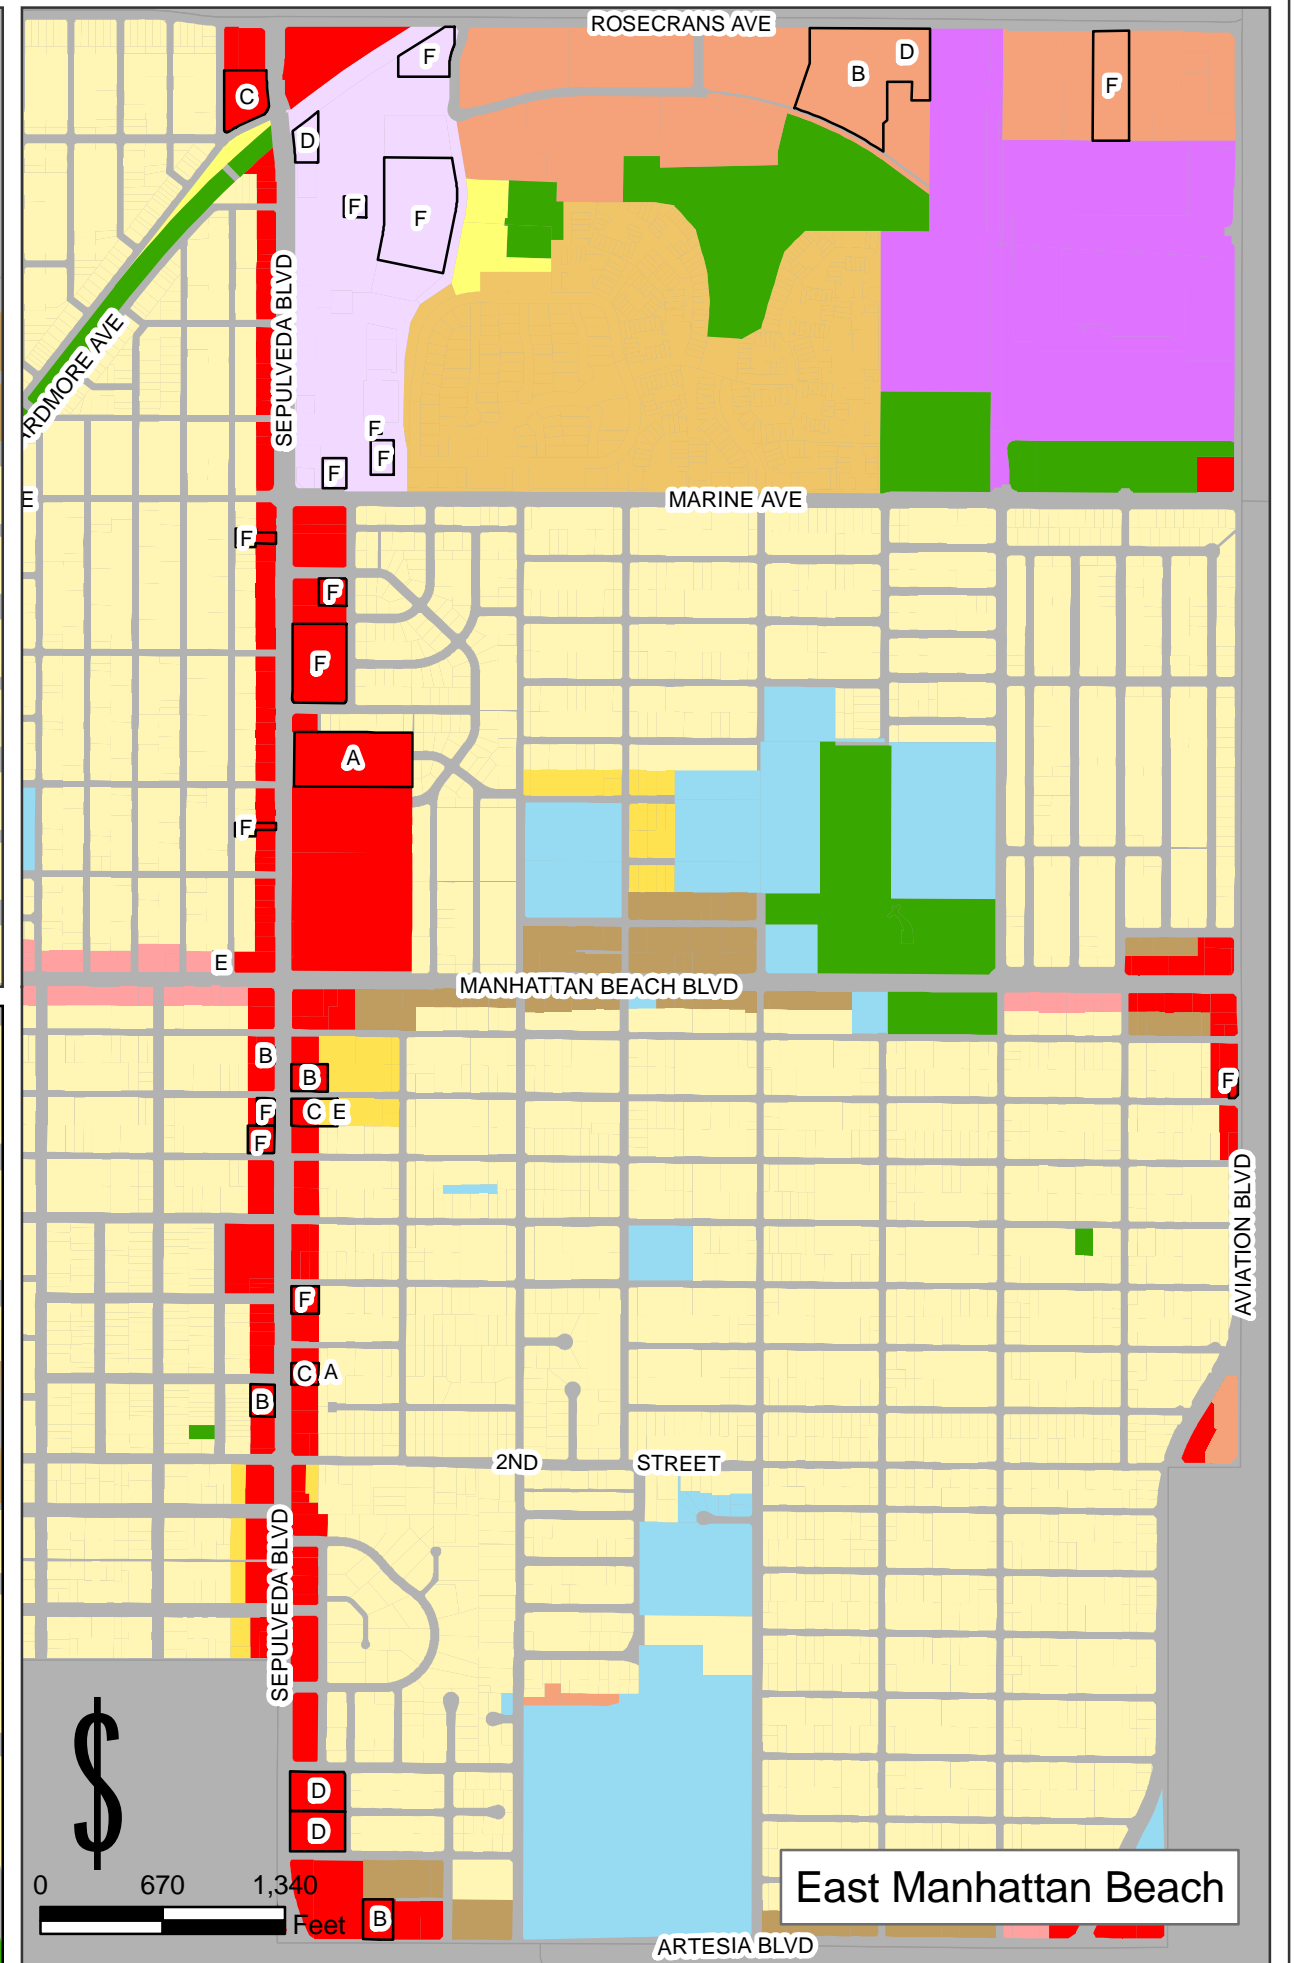

Alcohol Service Hours City of Manhattan Beach

Legend

Saturday Alcohol Service Closing Hours (Number of Establishments)

- A 7:30pm - 9pm (5)
- B 10pm - 10:30pm (6)
- C 11pm - 11:30pm (7)
- D 12am (24)
- E 1am (12)
- F 2am (30)

Zoning

- CC
- CD
- CG
- CL
- CNE
- IP
- OS
- PD
- PS
- RH
- RM
- RPD
- RS
- RSC

CITYWIDE SURVEY OF EATING AND DRINKING ESTABLISHMENTS SATURDAY CLOSING HOURS

	Establishment	Address	Hours of Operation	Saturday Closing Hour
1	Houston's Restaurant	1550 Rosecrans Ave.	6am-12am, Daily	12am
2	12th+Highland	304 12th Street	10am-12am, Sun-Thu 10am-1am, Fri-Sat	1am
3	Kettle	1138 Highland Ave.	24 Hours Daily	24hr
4	Mr. Cecils California Ribs	1209 Highland Ave.	7am-11pm, Sun-Thu 7am-12am, Fri-Sat	12am
5	Miki Sushi Gallery	2201 Highland Ave.	6am-10:30pm, Daily	10:30pm
6	Beach Pizza	3301 Highland Ave.	11am-12am, Sun-Thu 11am-1am Fri-Sat	1am
7	The Local Yolk	3414 Highland Ave.	6am-12am, Daily	12am
8	Sloopy's Beach Café	3416 Highland Ave.	Unspecified opening time, Closes by 9 pm	9pm
9	Bora Bora (CLOSED)	3505 Highland Ave.	Unspecified opening time, Closes by 2am	2am
10	Upper Manhattan Lounge	3600 Highland Ave.	No Limits Specified	No Limits
11	OB's Bar & Grill	3610 Highland Ave.	8am-2am, Daily	2am
12	Pancho's	3615 Highland Ave.	2am (Rest, Bar, Lounge) 9pm (Deck)	2am
13	The Beach Hut	3713 Highland Ave.	7am-1am, Daily	1am
14	Summers	3770 Highland Ave.	Unspecified opening time, Closes by 2am	2am
15	Baja Sharkeez	3801 Highland Ave.	9am-2am, Daily	2am
16	Beaches	117 Manhattan Beach Blvd.	10am-1am, Mon-Fri 8am-1am, Sat-Sun	1am
17	Manhattan Pizzeria	133 Manhattan Beach Blvd.	6am-2pm, Daily	2am
18	Sharks Cove	309 Manhattan Beach Blvd.	7am-2am, Daily	2am
19	Hennesseys	313 Manhattan Beach Blvd.	11am-2am, Daily	2am
20	Café Pierre	317 Manhattan Beach Blvd.	9am-1am, Daily	1am