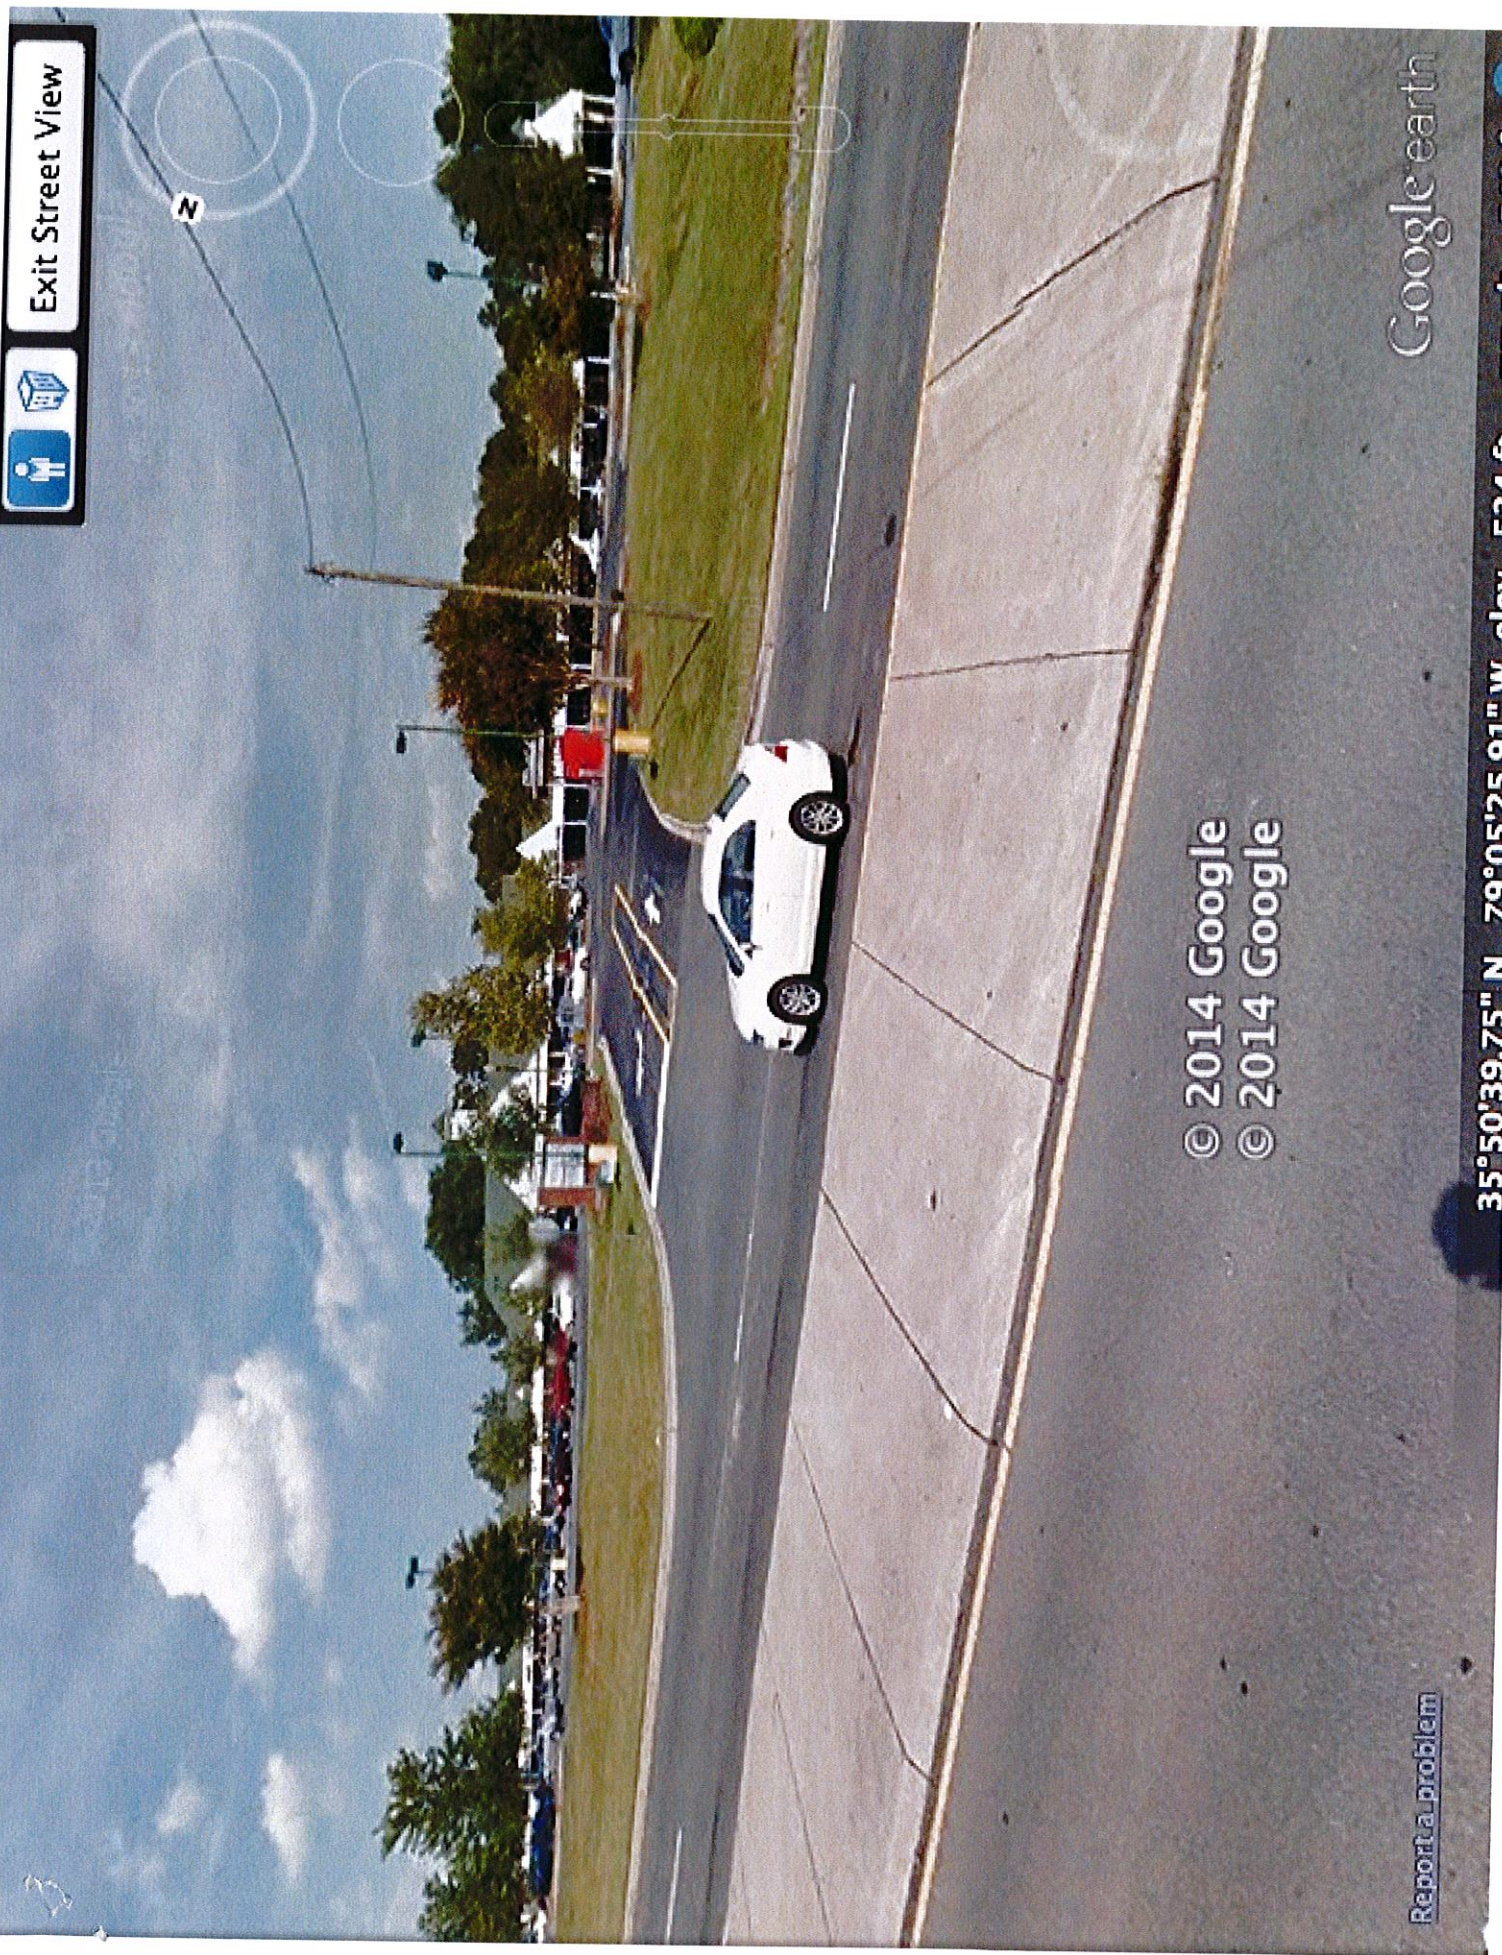

Exit Street View

© 2014 Google
© 2014 Google

Google earth

[Report a problem](#)

35°50'41.37" N 79°05'29.87" W elev 554 ft eye alt 543 ft

Exit Street View

N

© 2014 Google
© 2014 Google

Google earth

[Report a problem](#)

35°50'39.75" N 79°05'25.91" W elev 534 ft eye alt 543 ft