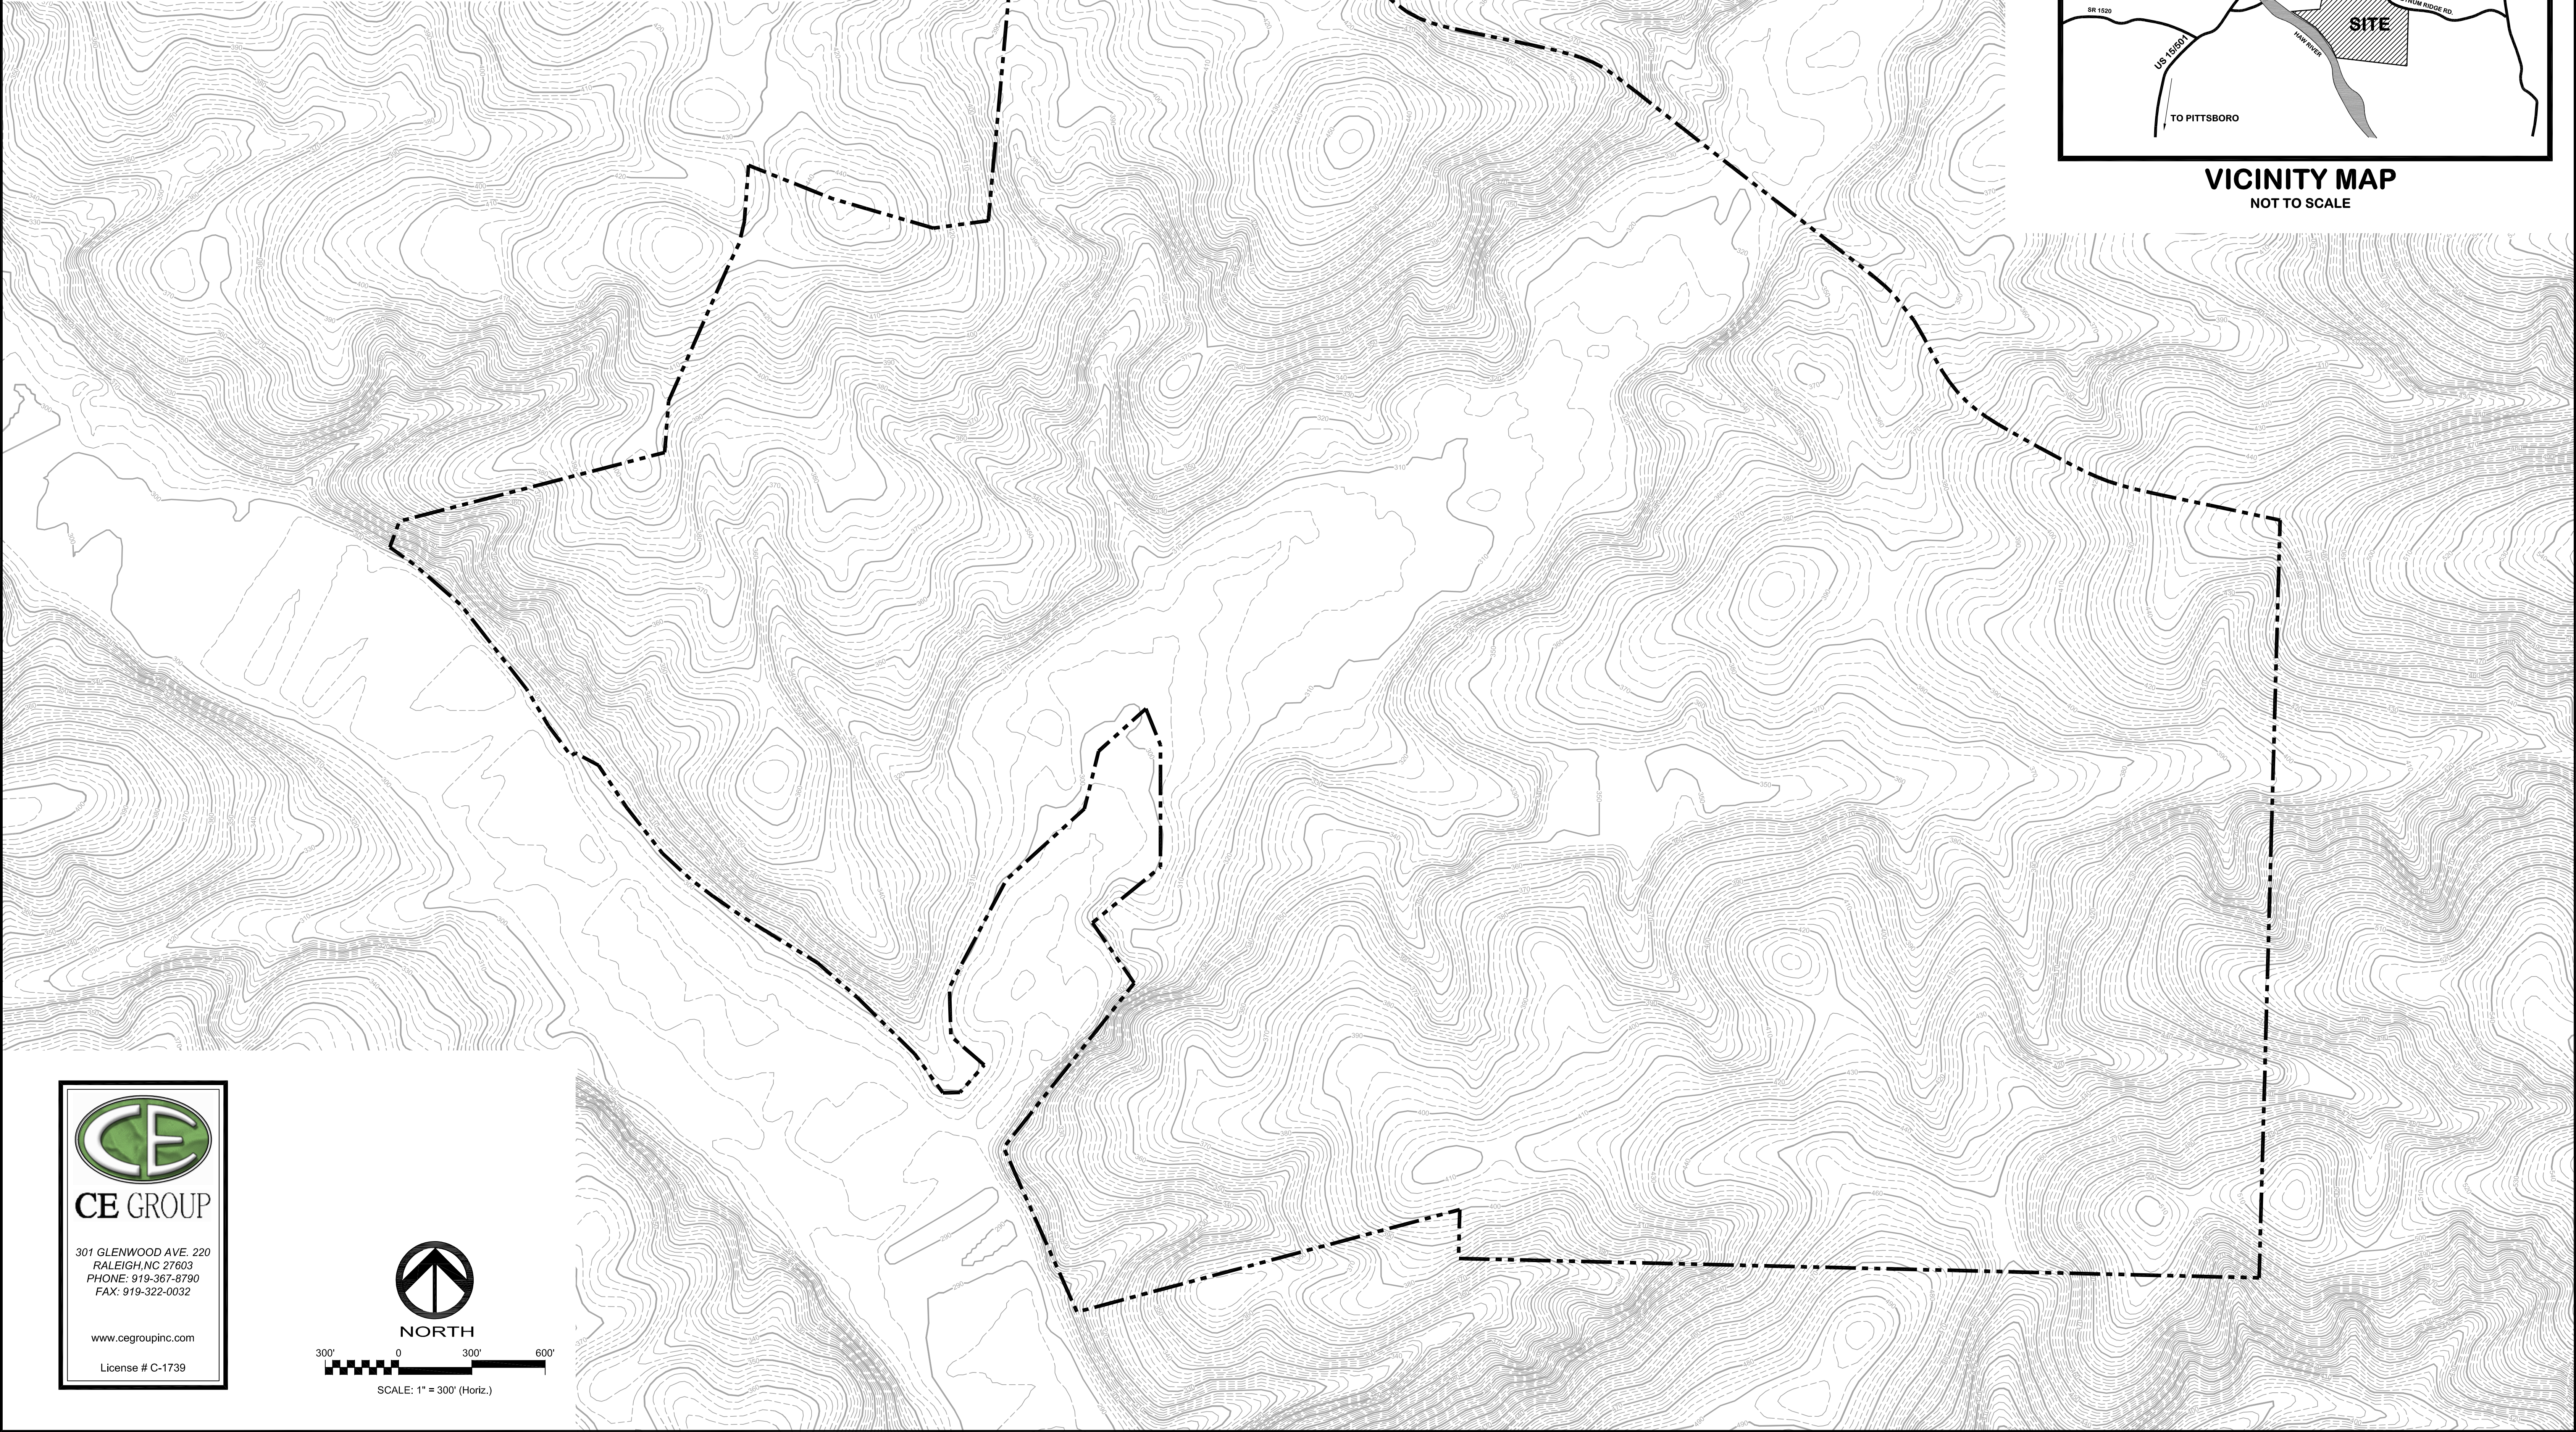

CE GROUP

301 GLENWOOD AVE. 220
RALEIGH, NC 27603
PHONE: 919-367-8790
FAX: 919-322-0032

www.cegroupinc.com
License # C-1739

NORTH

SCALE: 1" = 300' (Horiz.)