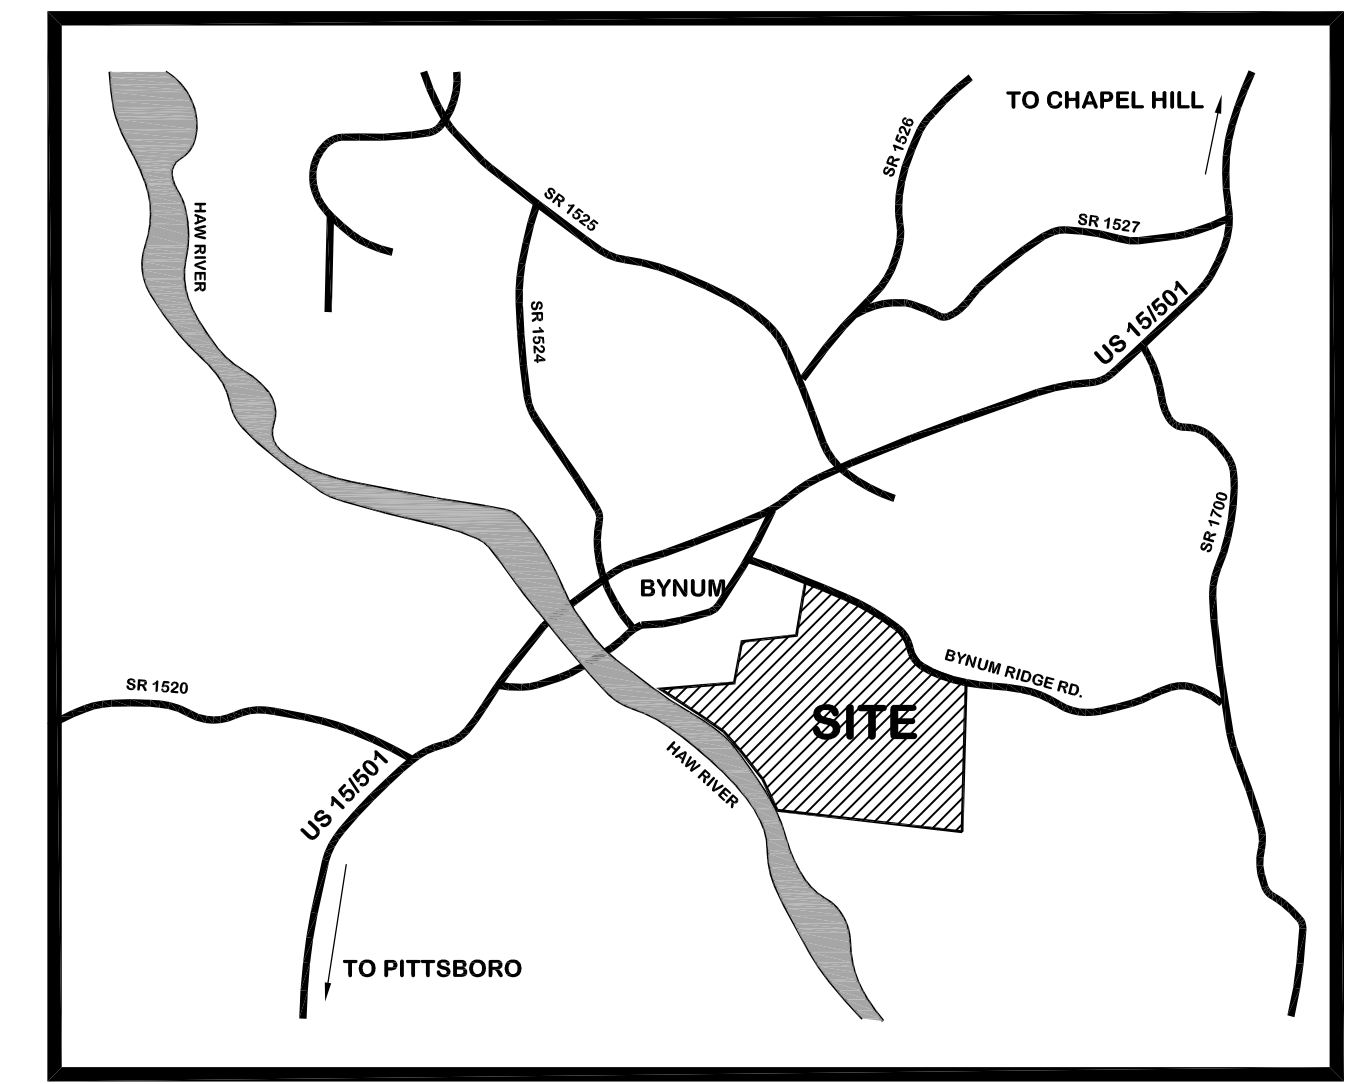

The Retreat At Haw River Topographic Map

Chatham County, North Carolina
May 16, 2014

227 West Trade St. Suite 1000
Charlotte, NC 28202

VICINITY MAP
NOT TO SCALE