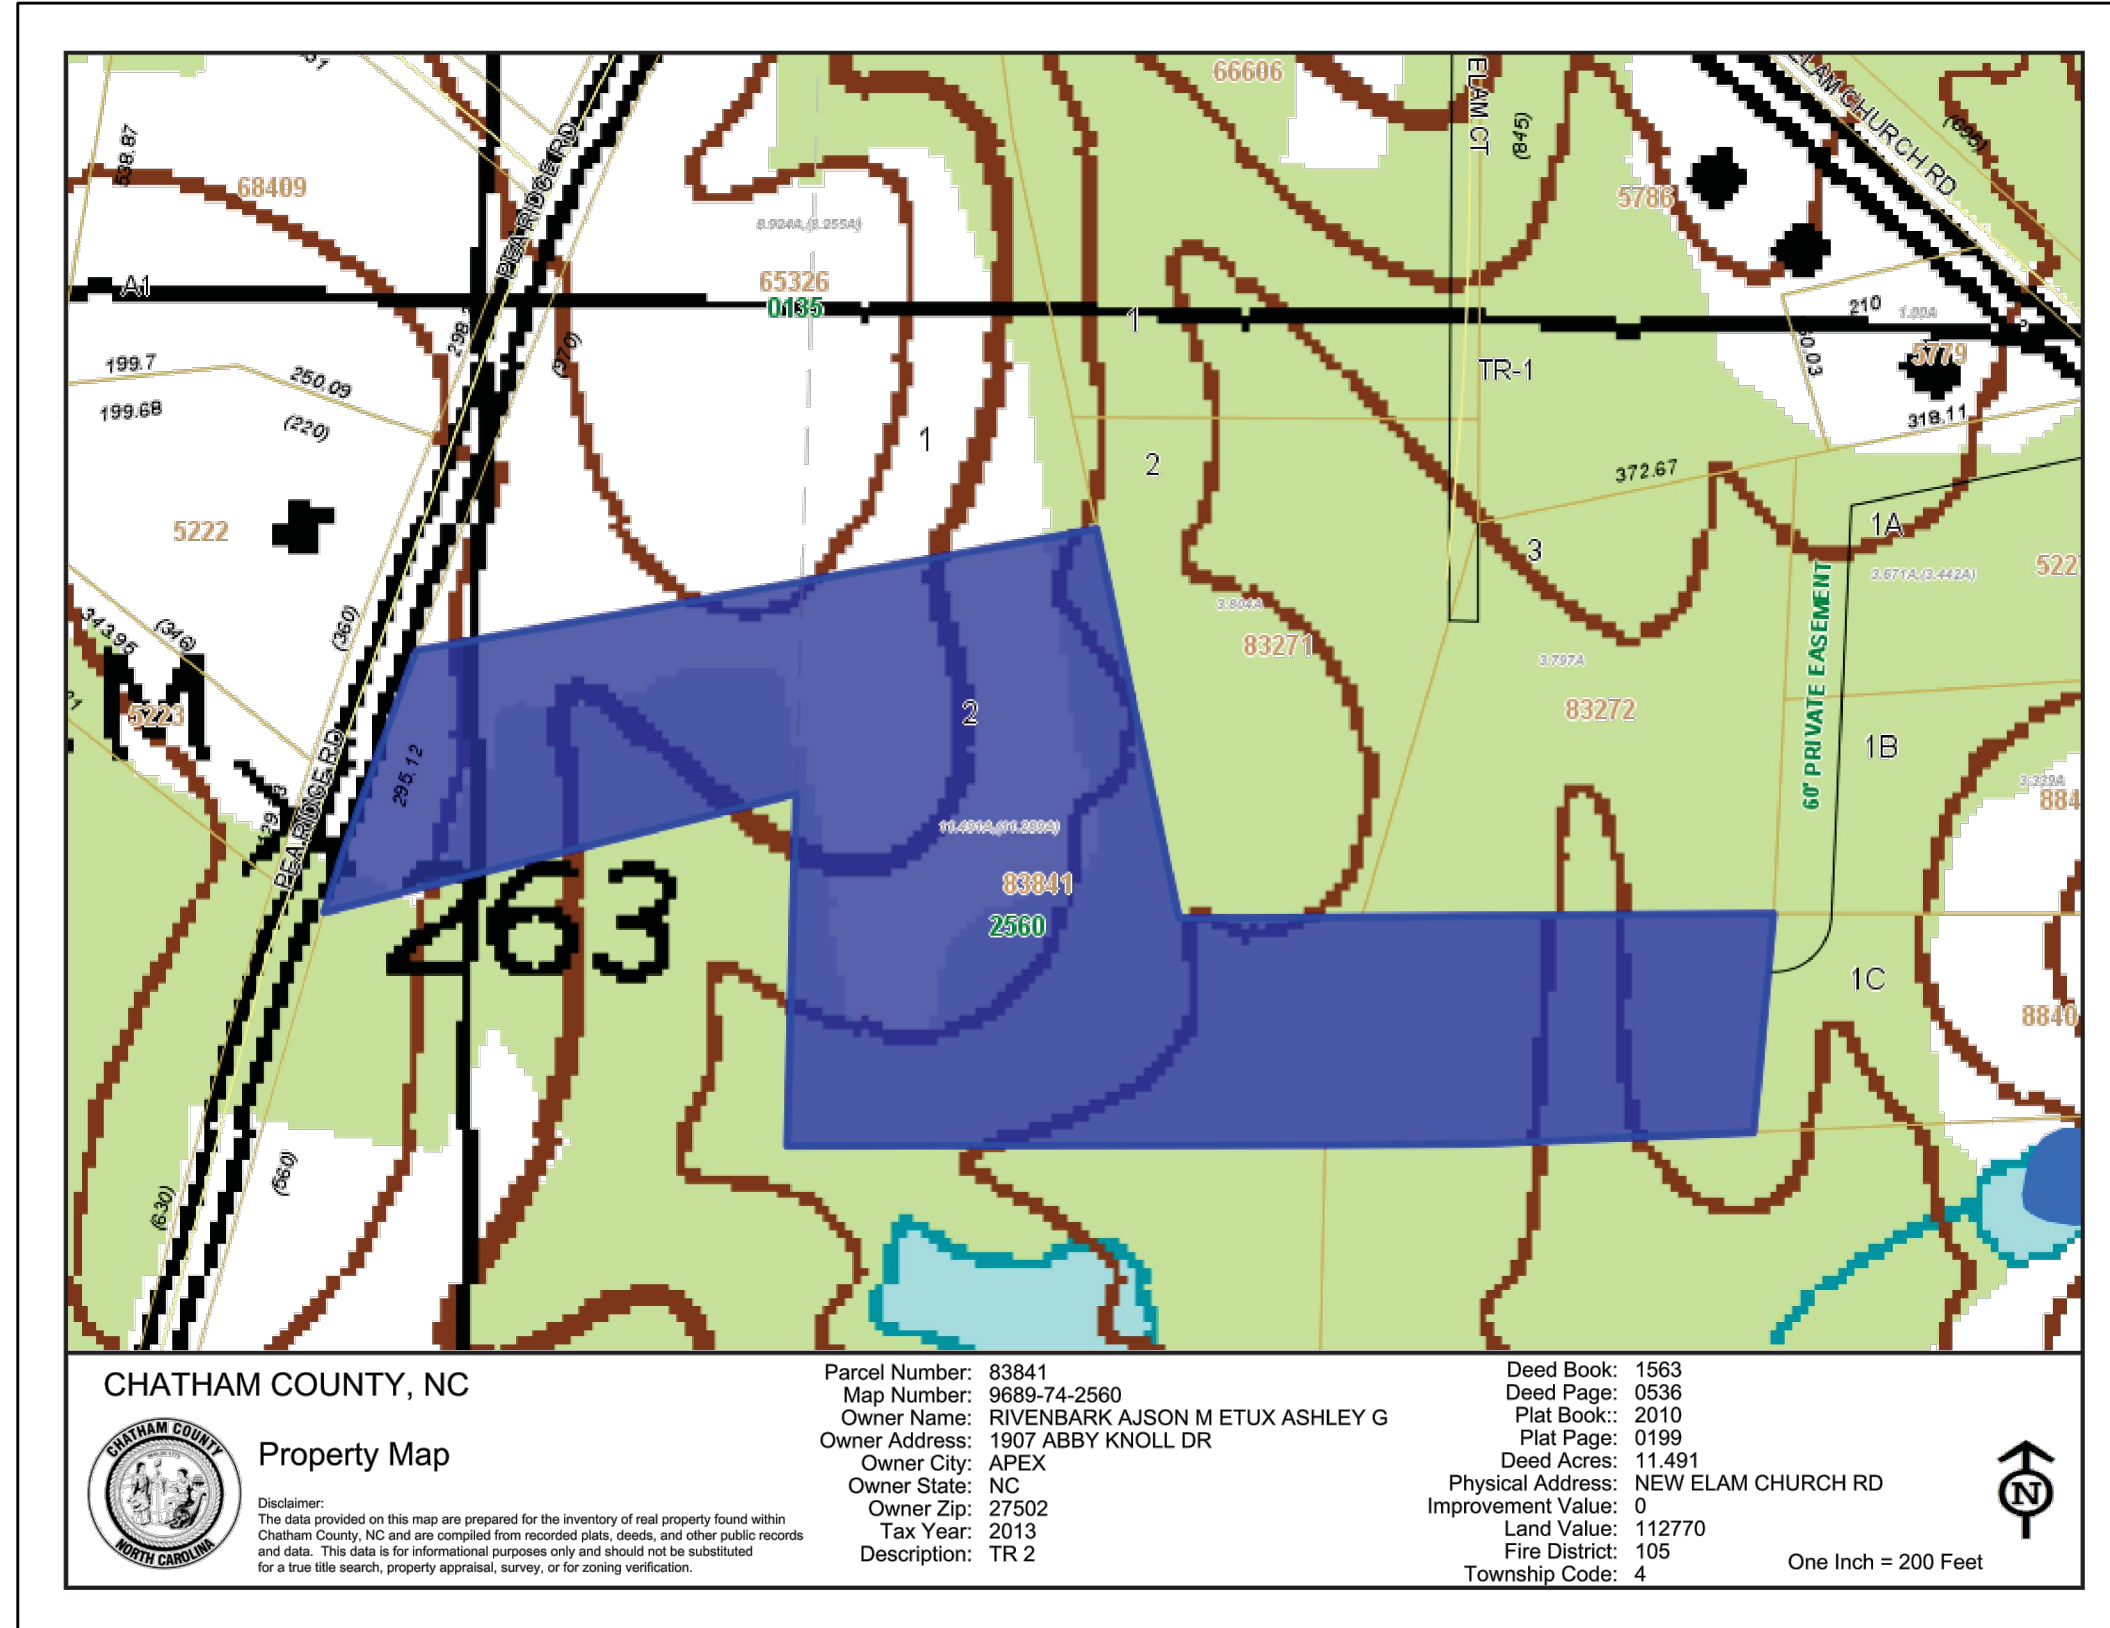

OWNERS/OPERATORS

SCOTT PATTEN
JASON RIVENBARK

PEA RIDGE SELF STORAGE
PEA RIDGE ROAD
NEW HILL, NC

REVISIONS

12-01-13

SHEET

C2.2

OF