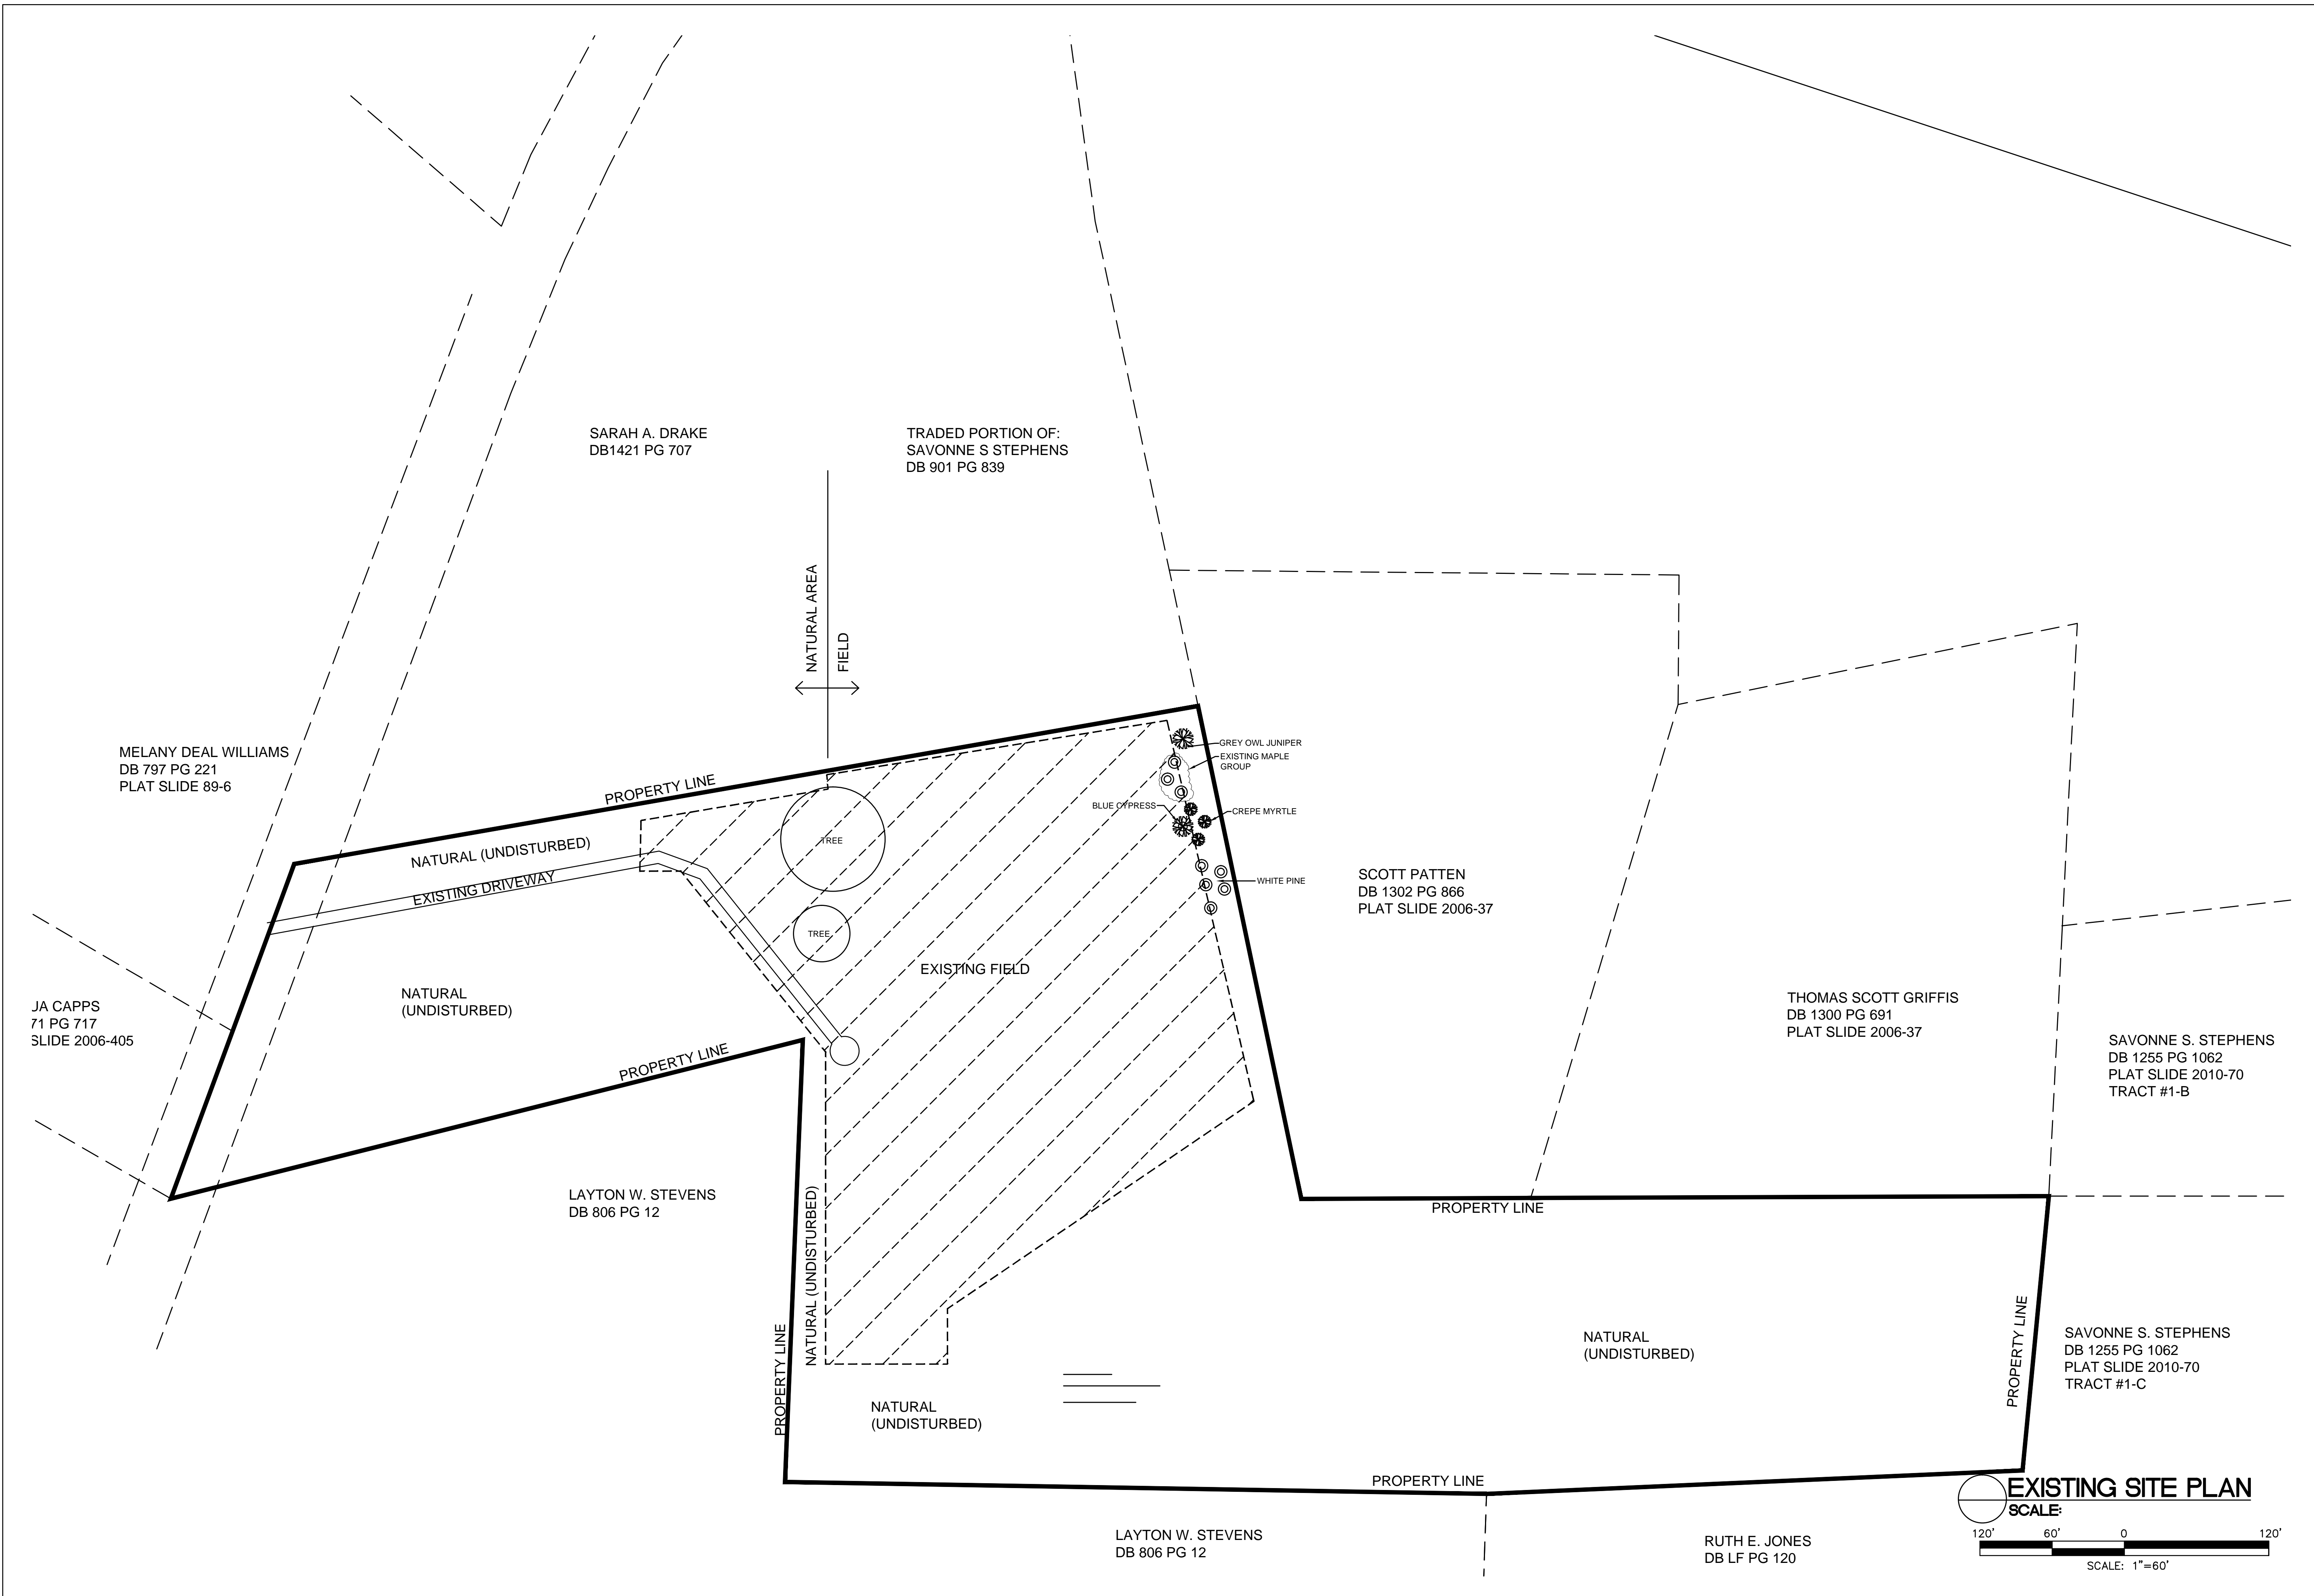

PEA RIDGE SELF STORAGE
PEA RIDGE ROAD
NEW HILL, NC

REVISIONS

12-01-13

SHEET

C1.0

OF

COPYRIGHT © 2013

OWNERS/OPERATORS
 SCOTT PATTEN
 JASON RIVENBARK

SAVONNE S. STEPHENS
DB 1255 PG 1062
PLAT SLIDE 2010-70
TRACT #1-B

SAVONNE S. STEPHENS
DB 1255 PG 1062
PLAT SLIDE 2010-70
TRACT #1-C

OWNERS/OPERATORS
SCOTT PATTEN
JASON RIVENBARK

PEA RIDGE SELF STORAGE
PEA RIDGE ROAD
NEW HILL, NC