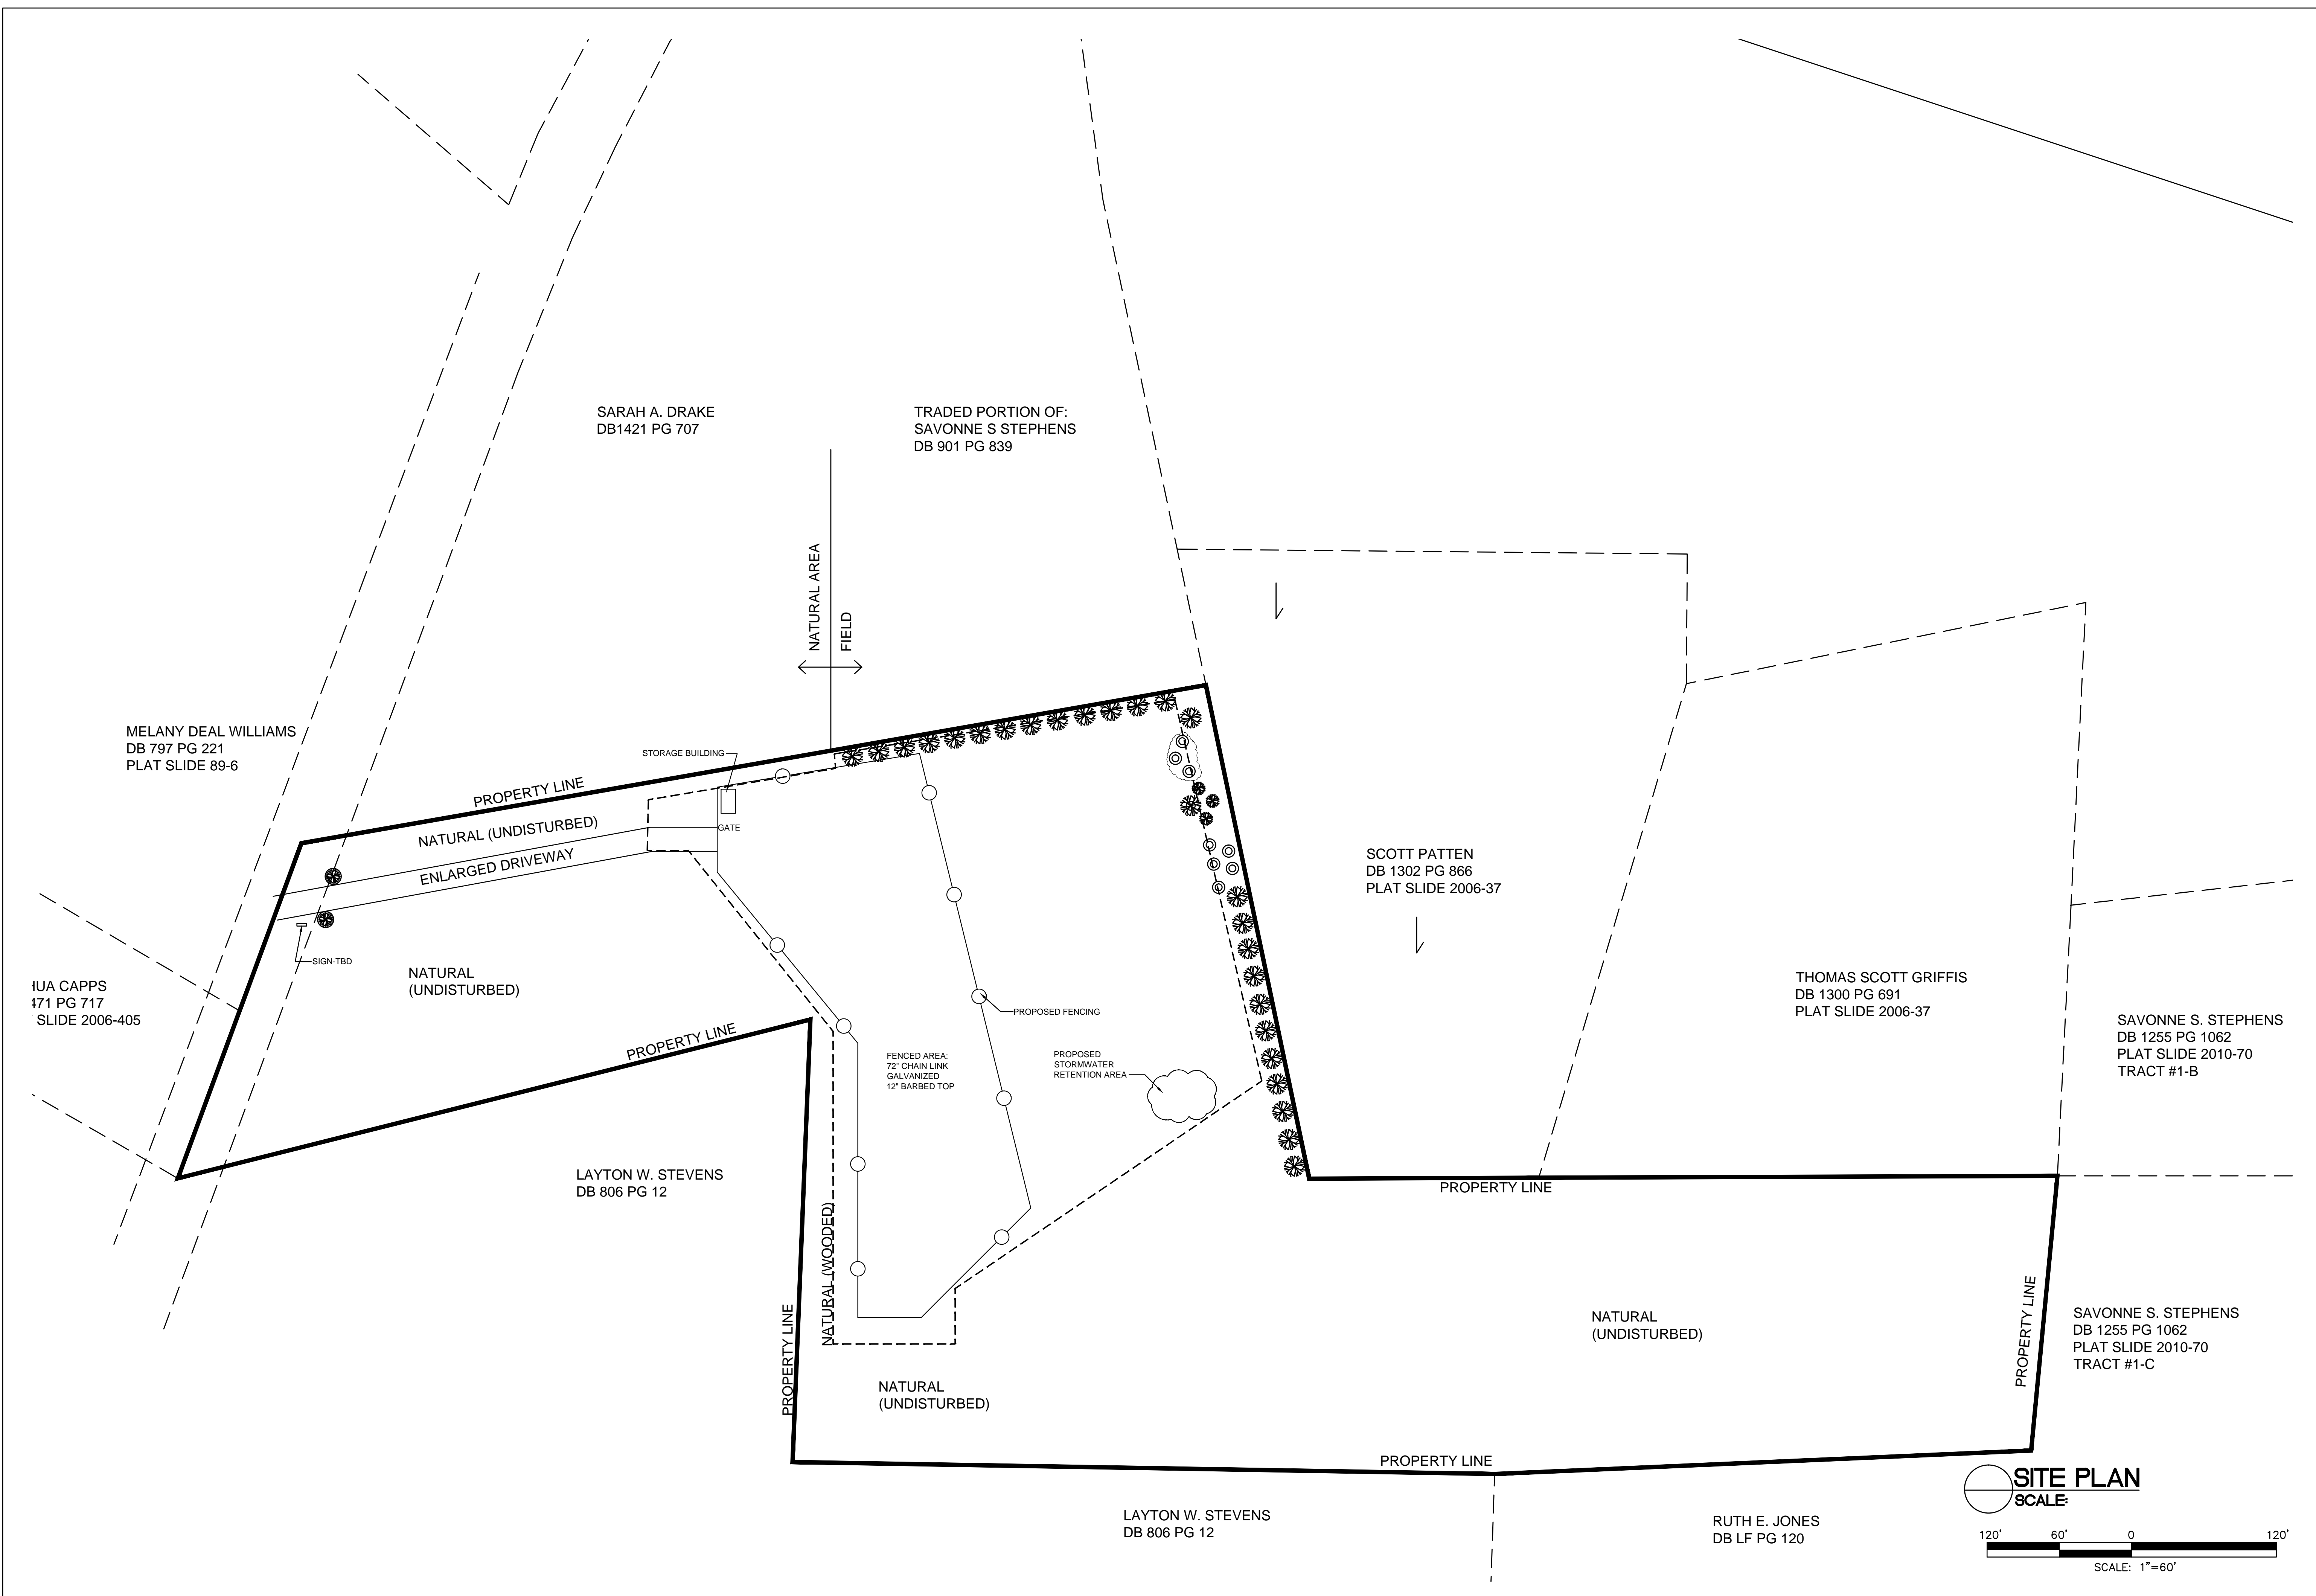

OWNERS/OPERATORS	SCOTT PATTEN JASON RIVENBARK
PROJECT	PEA RIDGE SELF STORAGE PEA RIDGE ROAD NEW HILL, NC
REVISIONS	
DATE	12-01-13
SHEET	C3.0
OF	

COPYRIGHT © 2013