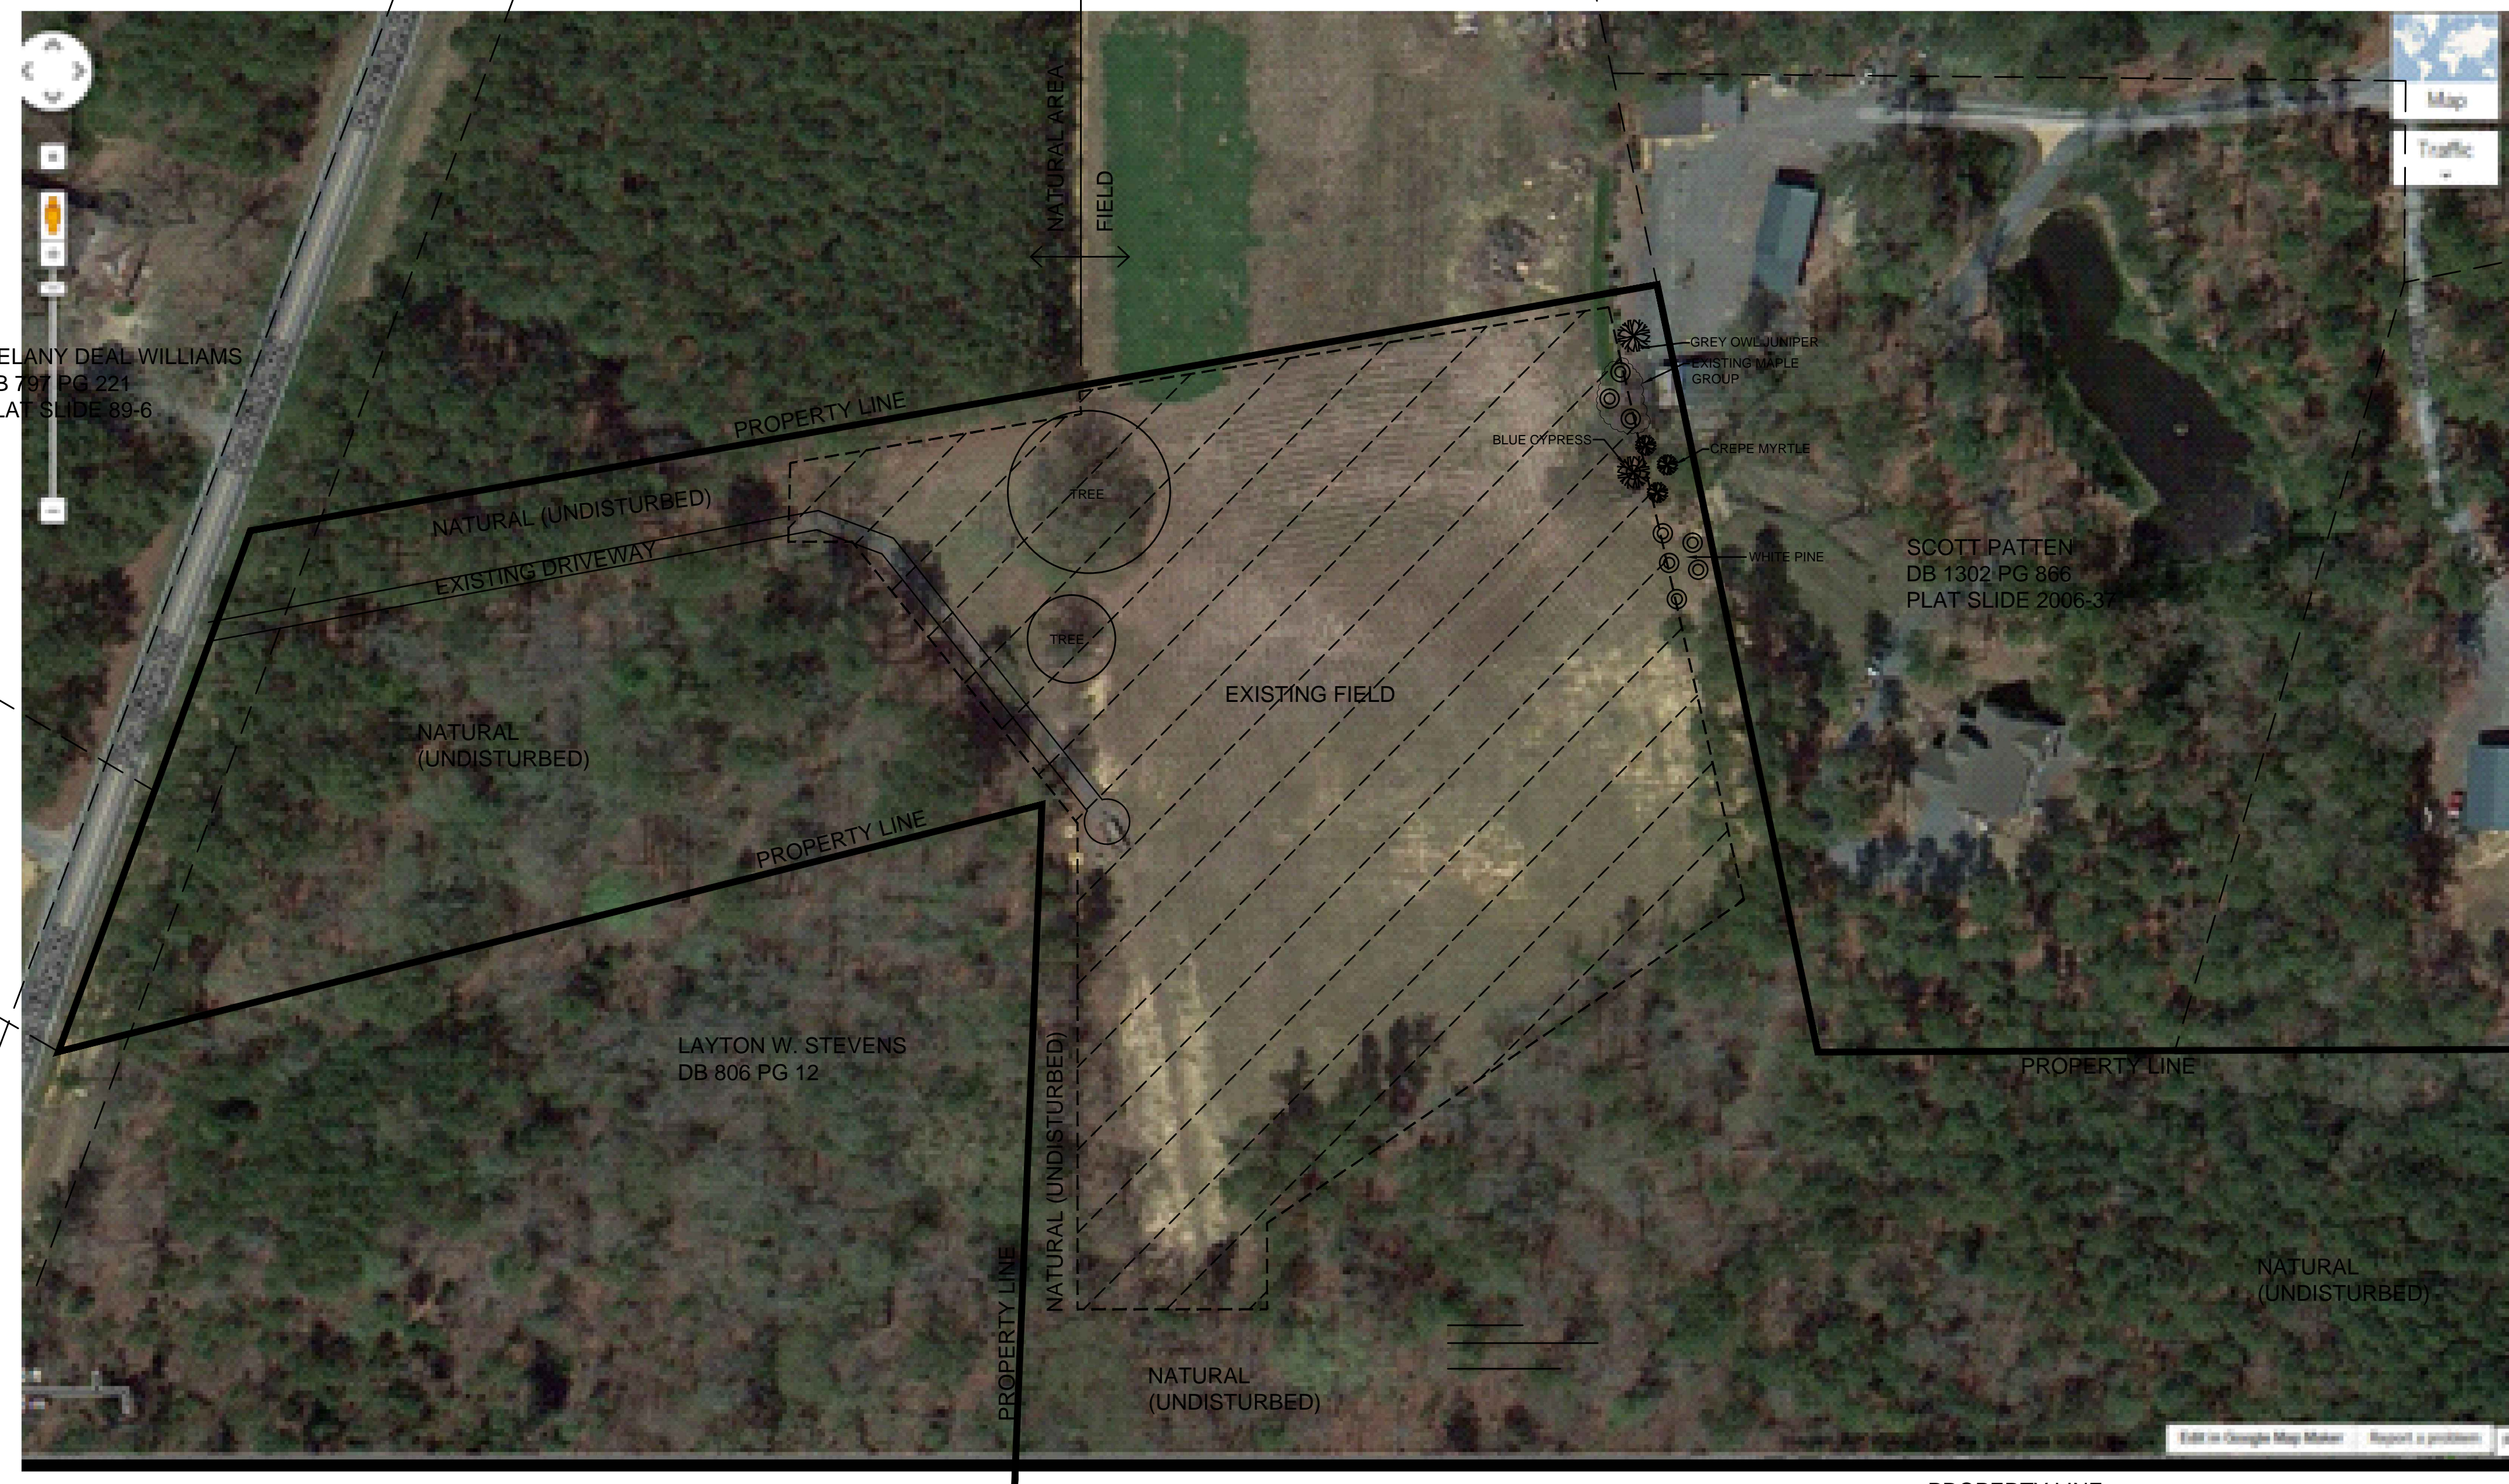

SARAH A. DRAKE
DB1421 PG 707

TRADED PORTION OF:
SAVONNE S STEPHENS
DB 901 PG 839

MELANY DEAL WILLIAMS
DB 787 PG 221
PLAT SLIDE 89-6

HUA CAPPS
471 PG 717
SLIDE 2006-405

LAYTON W. STEVENS
DB 806 PG 12

LAYTON W. STEVENS
DB 806 PG 12

RUTH E. JONES
DB LF PG 120

SCOTT PATTEN
DB 1302 PG 866
PLAT SLIDE 2006-37

THOMAS SCOTT GRIFFIS
DB 1300 PG 691
PLAT SLIDE 2006-37

SAVONNE S. STEPHENS
DB 1255 PG 1062
PLAT SLIDE 2010-70
TRACT #1-B

SAVONNE S. STEPHENS
DB 1255 PG 1062
PLAT SLIDE 2010-70
TRACT #1-C

OWNERS/OPERATORS
SCOTT PATTEN
JASON RIVENBARK

PEA RIDGE SELF STORAGE
PEA RIDGE ROAD
NEW HILL, NC

REVISIONS

12-01-13

SHEET

C2.1

OF