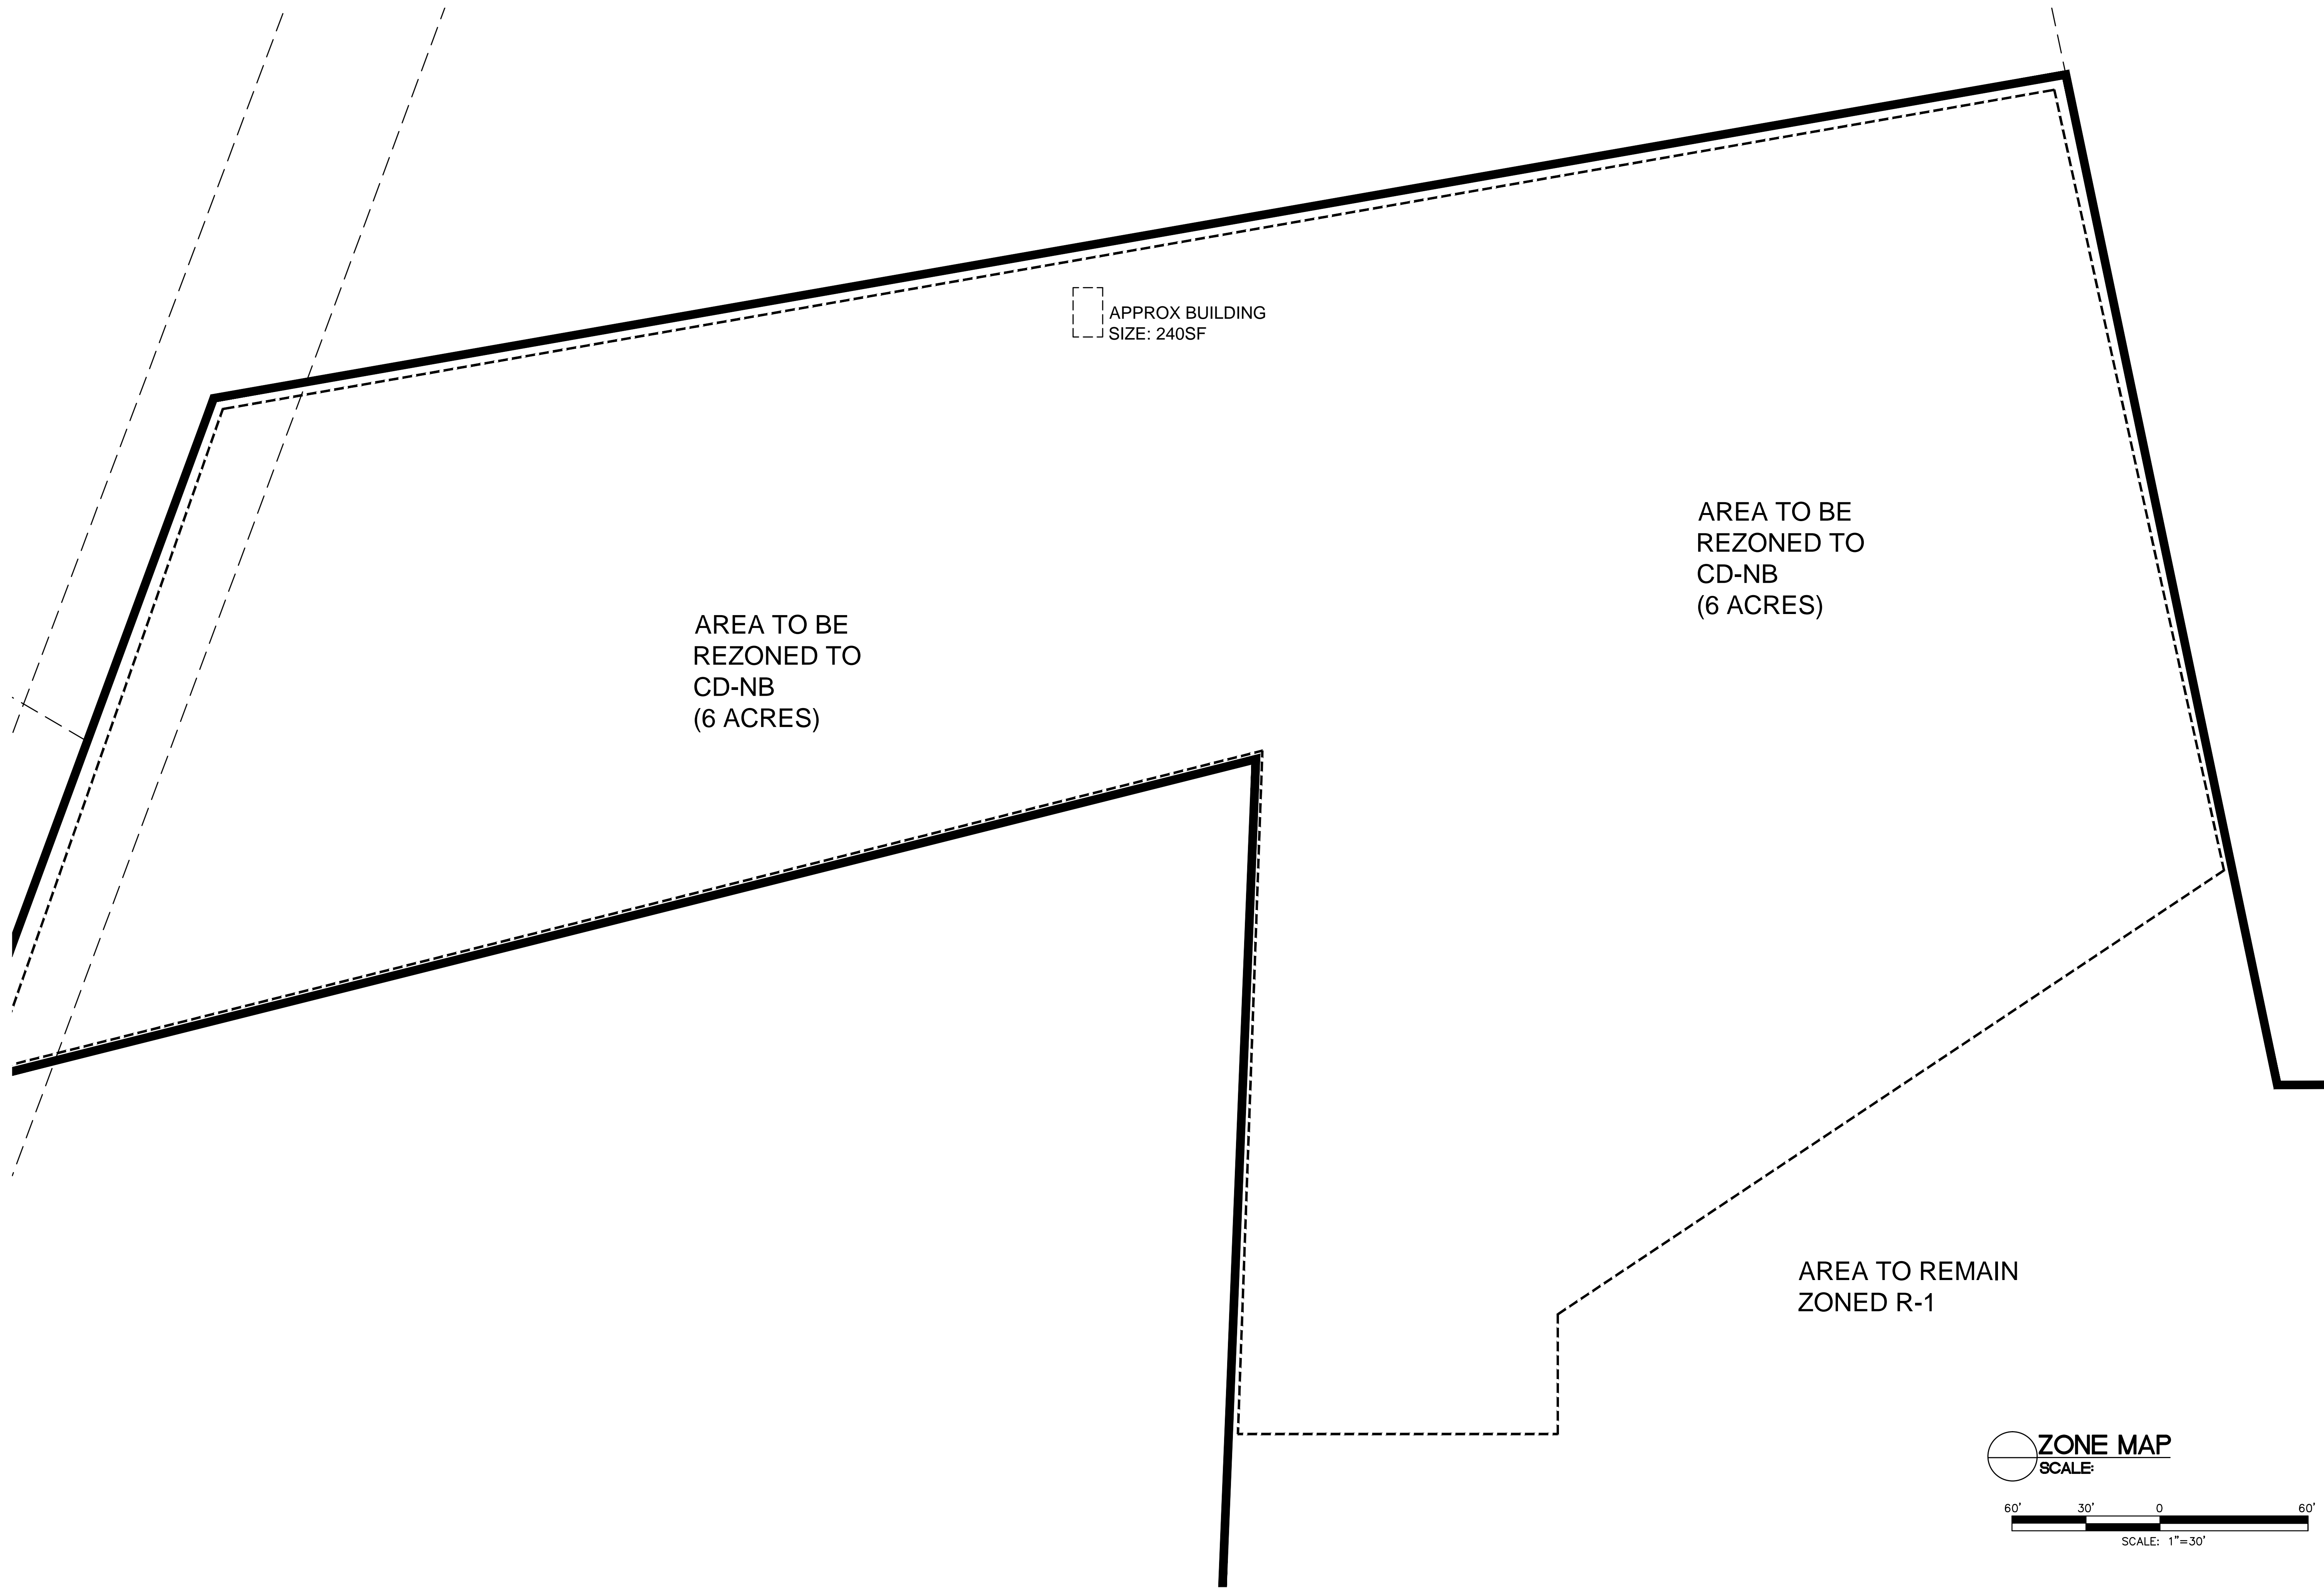

OWNERS/OPERATORS
SCOTT PATTEN
JASON RIVENBARK

PEA RIDGE SELF STORAGE
PEA RIDGE ROAD
NEW HILL, NC

REVISIONS

12-01-13
SHEET

C5.0
OF