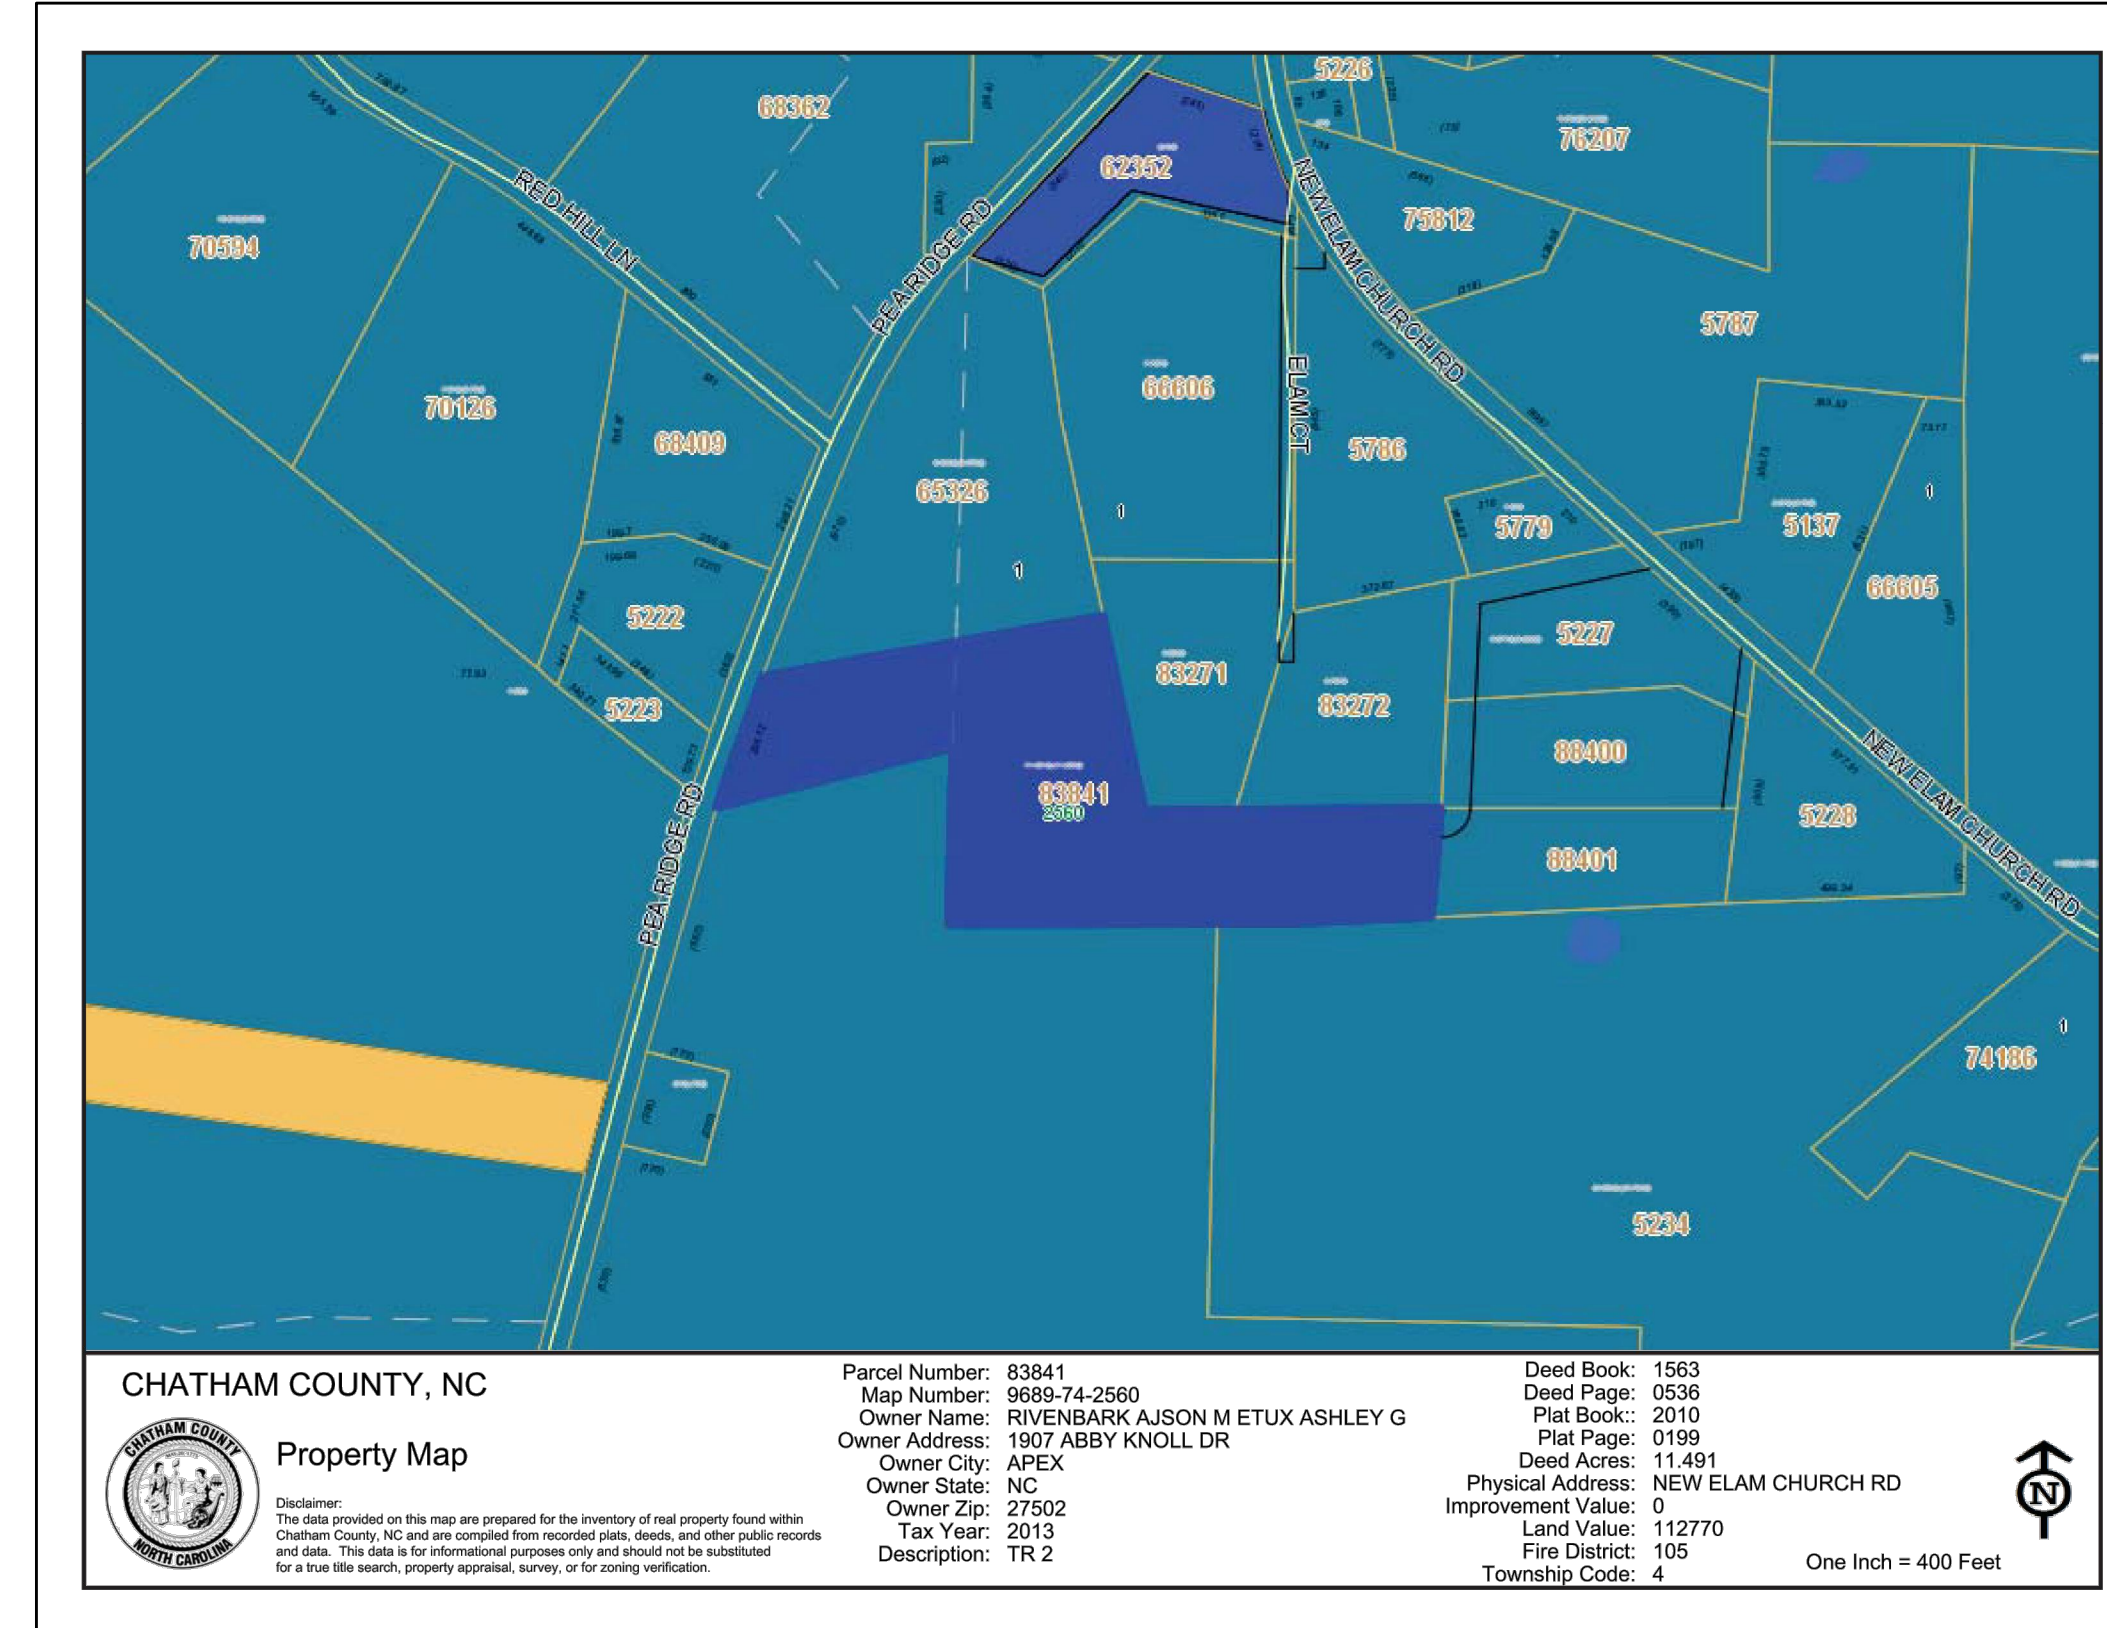

REVISIONS

12-01-13

SHEET

C2.1

OF

OWNERS/OPERATORS

SCOTT PATTEN
 JASON RIVENBARK

PEA RIDGE SELF STORAGE
 PEA RIDGE ROAD
 NEW HILL, NC