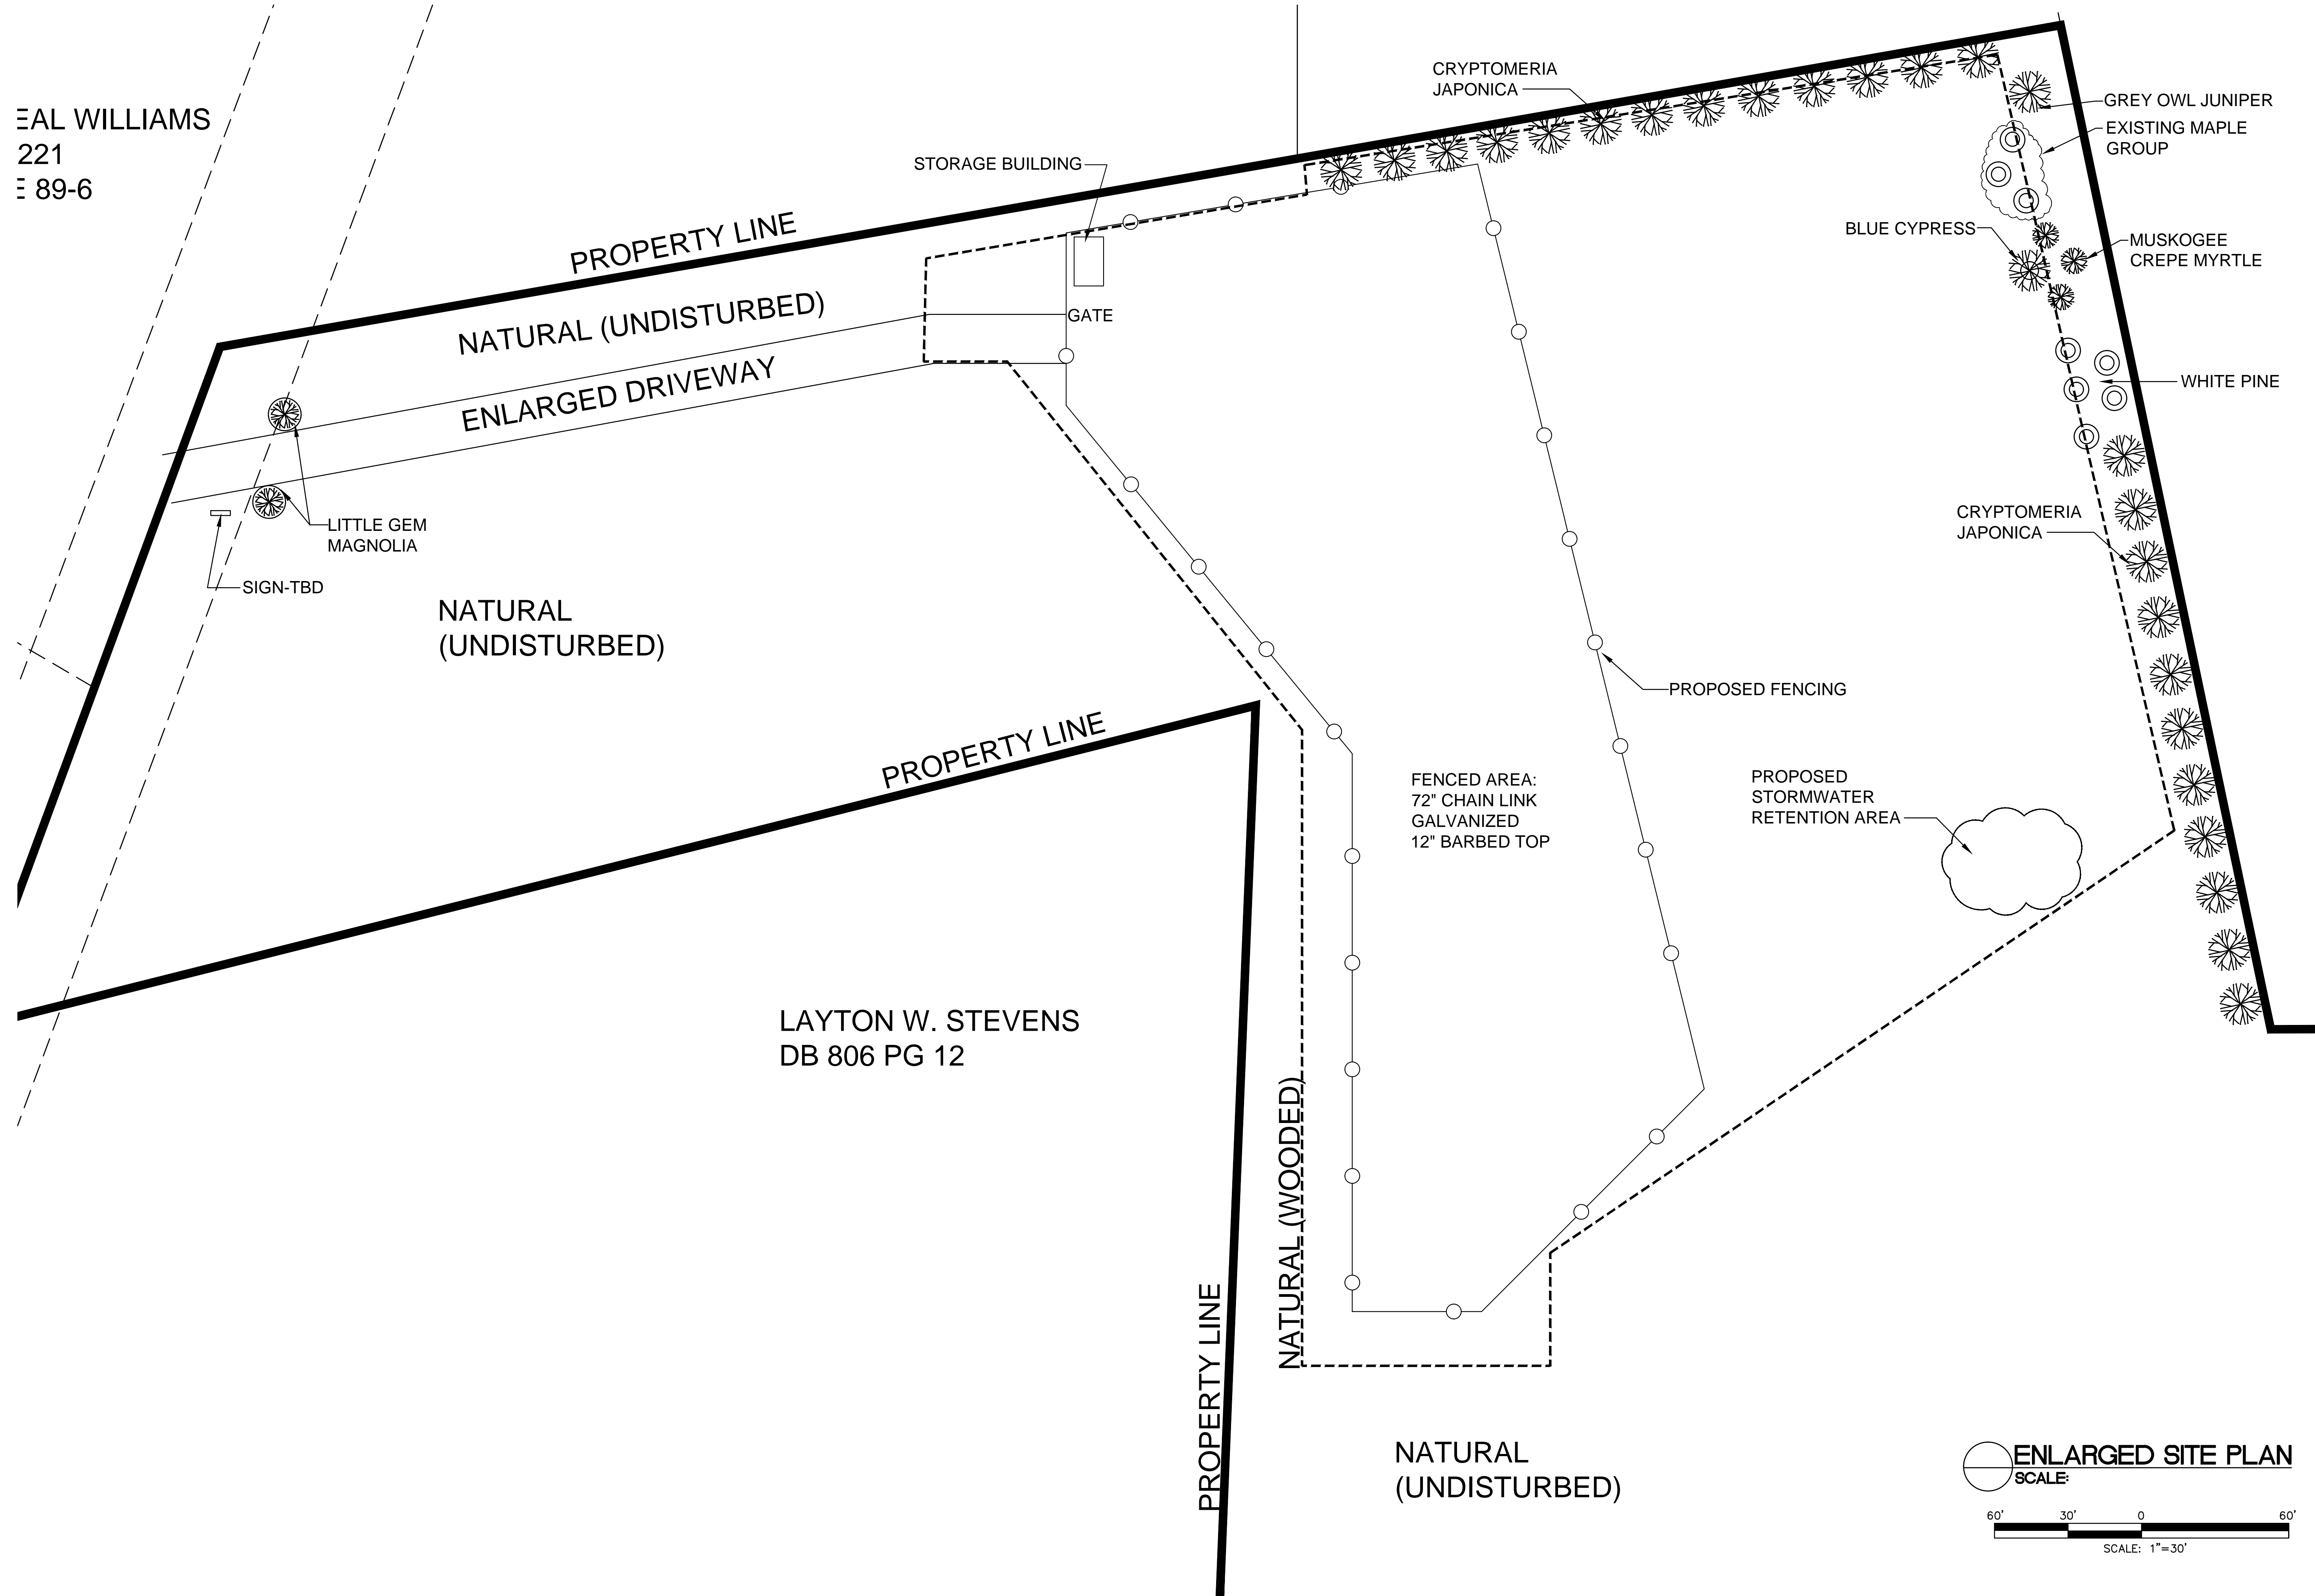

EAL WILLIAMS
221
89-6

OWNERS/OPERATORS
SCOTT PATTEN
JASON RIVENBARK

PEA RIDGE SELF STORAGE
PEA RIDGE ROAD
NEW HILL, NC

REVISIONS

12-01-13
SHEET

C3.1
OF

COPYRIGHT © 2013