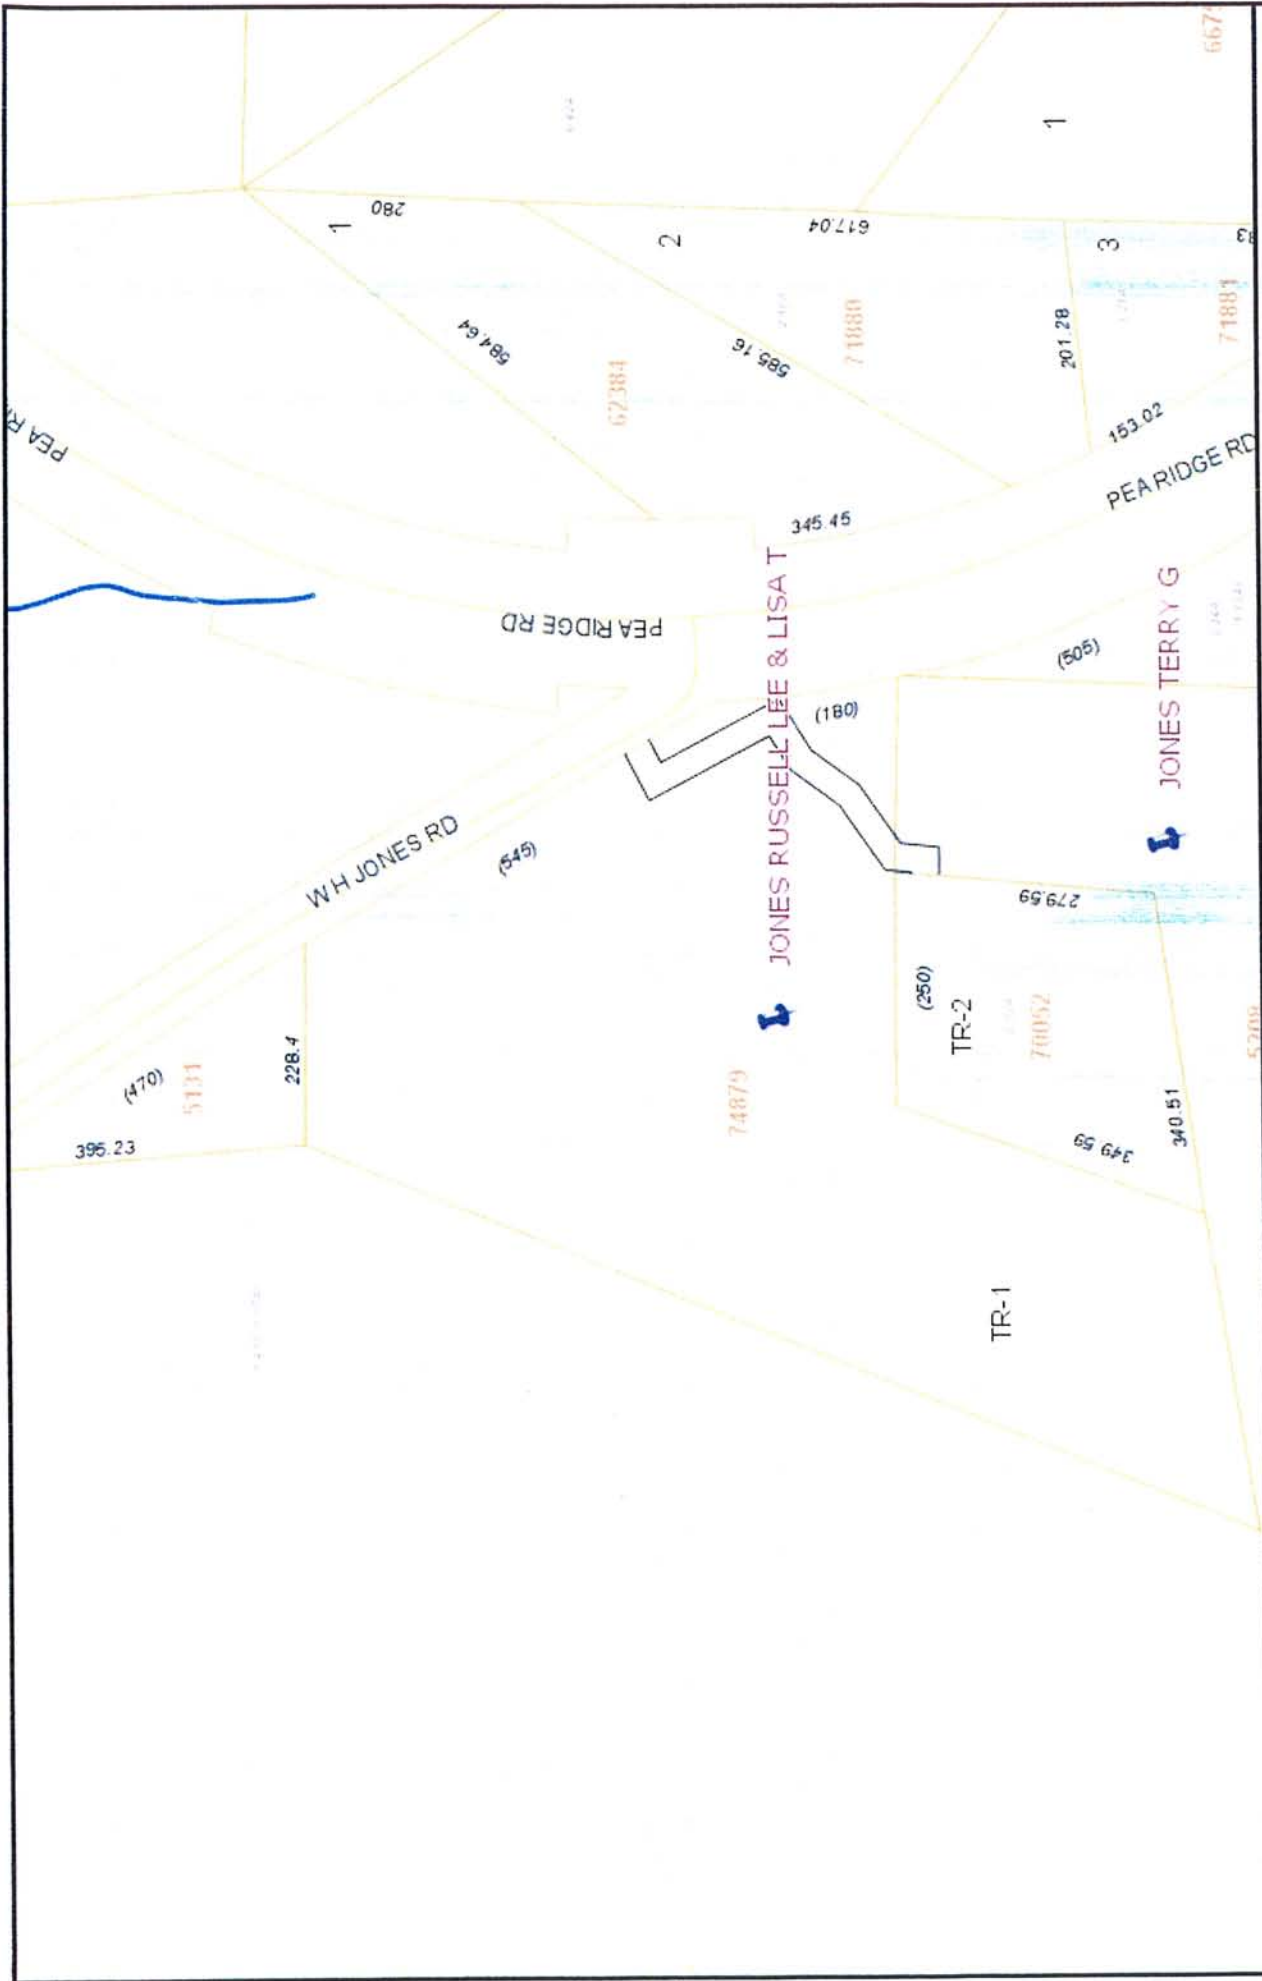

CHATHAM COUNTY, NC

Property Map

zoning R1 to NB
CD-

One Inch = 200 Feet

Disclaimer:
The data provided on this map are prepared for the inventory of real property found within Chatham County, NC and are compiled from recorded plats, deeds, and other public records and data. This data is for informational purposes only and should not be substituted for a true title search, property appraisal, survey, or for zoning verification.

CHATHAM COUNTY, NC
Property Map

Disclaimer:
 The data provided on this map are prepared for the inventory of real property found within Chatham County, NC and are compiled from recorded plats, deeds, and other public records and data. This data is for informational purposes only and should not be substituted for a true title search, property appraisal, survey, or for zoning verification.

Water = None

One Inch = 200 Feet

CHATHAM COUNTY, NC

Property Map

photo

Disclaimer:
The data provided on this map are prepared for the inventory of real property found within Chatham County, NC. The data are compiled from recorded plats, deeds, and other public records and data. This data is for informational purposes only and should not be substituted for a true title search, property appraisal, survey, or for zoning verification.

One Inch = 200 Feet