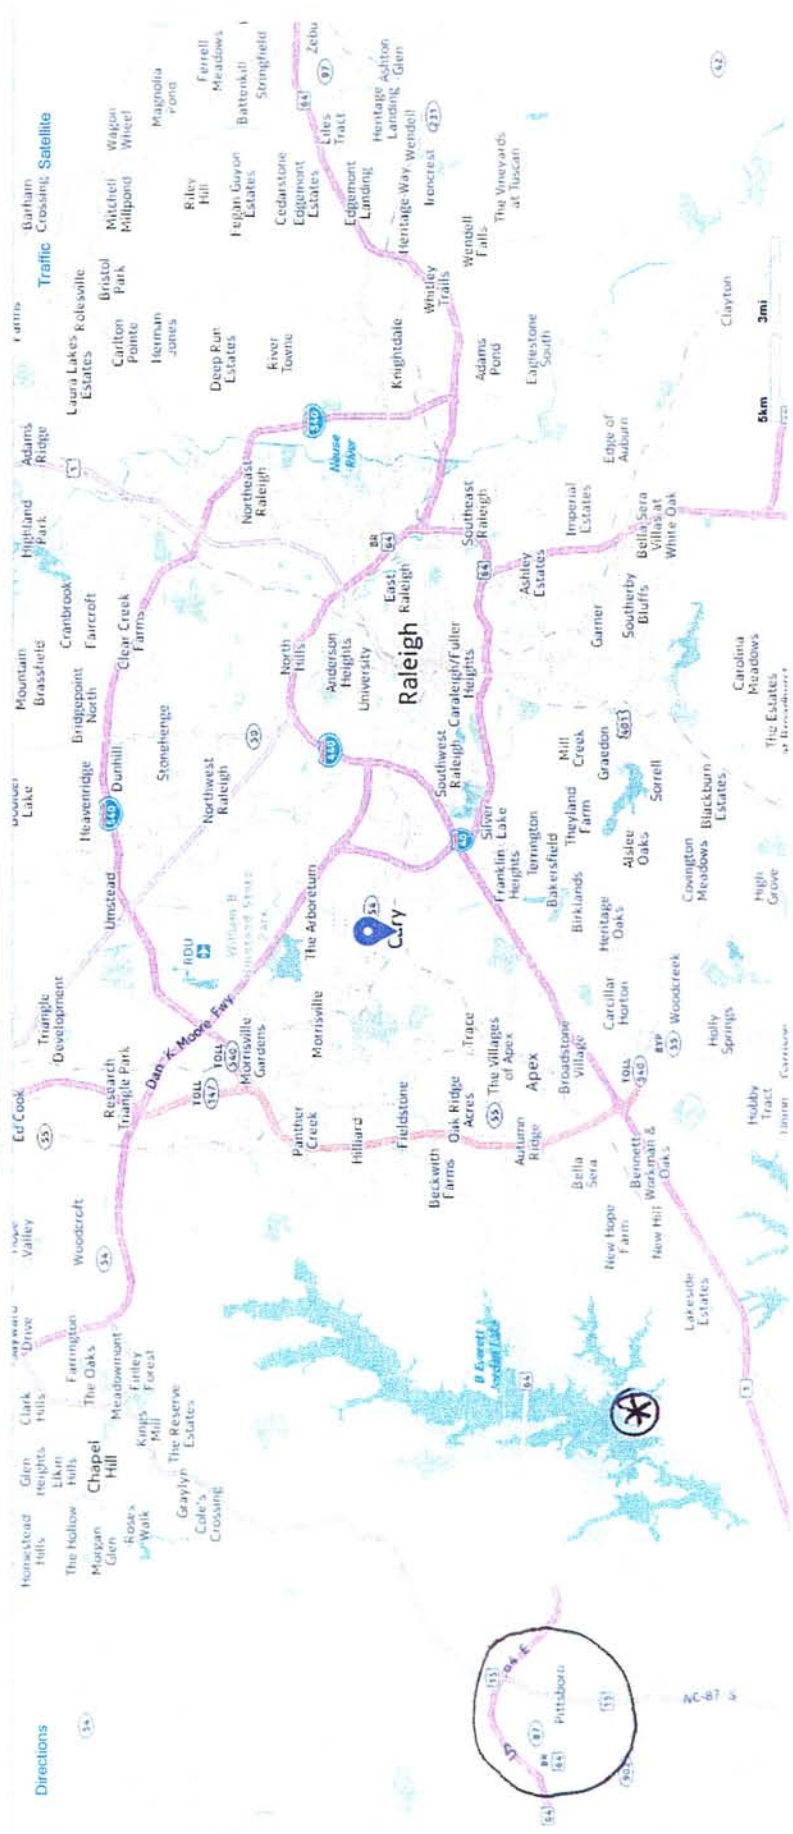

Search Maps Search Web

⊗ Reg III

CHATHAM COUNTY, NC

Property Map

Disclaimer:  
 The data provided on this map are prepared for the inventory of real property found within Chatham County, NC and are compiled from recorded plats, deeds, and other public records and data. This data is for informational purposes only and should not be substituted for a true title search, property appraisal, survey, or for zoning verification.

One Inch = 400 Feet

CHATHAM COUNTY, NC

Property Map

Disclaimer:  
 The data provided on this map are prepared for the inventory of real property found within Chatham County, NC and are compiled from recorded plats, deeds, and other public records and data. This data is for informational purposes only and should not be substituted for a true title search, property appraisal, survey, or for zoning verification.

One Inch = 3200 Feet

CHATHAM COUNTY, NC

Property Map

Soils

Disclaimer:  
The data provided on this map are prepared for the inventory of real property found within Chatham County, NC and are compiled from recorded plats, deeds, and other public records and data. This data is for informational purposes only and should not be substituted for a true title search, property appraisal, survey, or for zoning verification.

One Inch = 200 Feet

One Inch = 200 Feet

Topo

CHATHAM COUNTY, NC

Property Map

Disclaimer:  
 The data provided on this map are prepared for the inventory of real property found within Chatham County, NC and are compiled from recorded plats, deeds, and other public records and data. This data is for informational purposes only and should not be substituted for a true title search, property appraisal, survey, or for zoning verification.