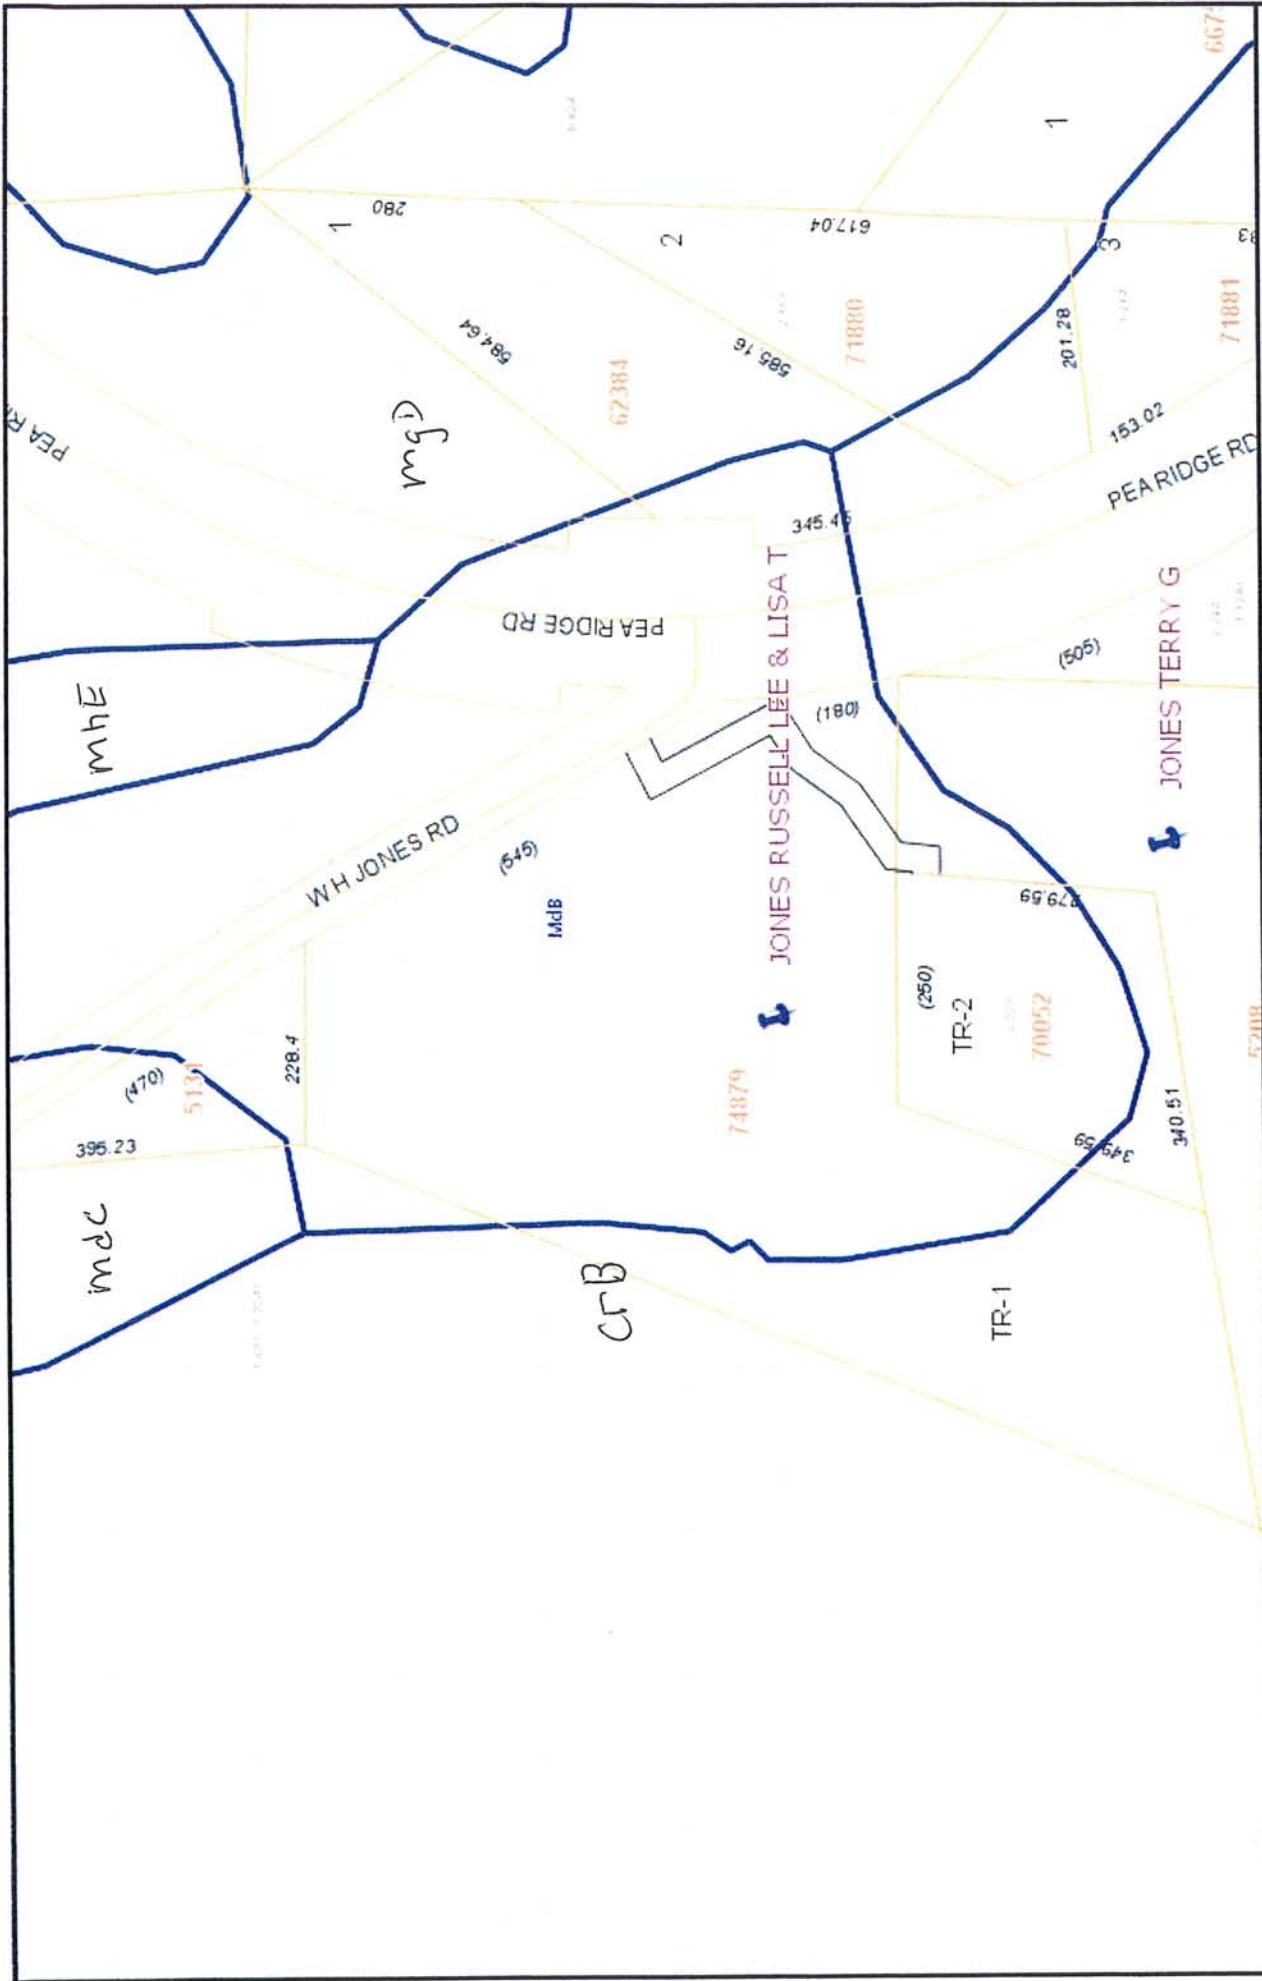

One Inch = 400 Feet

CHATHAM COUNTY, NC

Property Map

Disclaimer:  
 The data provided on this map are prepared for the inventory of real property found within Chatham County, NC and are compiled from recorded plats, deeds, and other public records and data. This data is for informational purposes only and should not be substituted for a true title search, property appraisal, survey, or for zoning verification.

One Inch = 3200 Feet

CHATHAM COUNTY, NC

Property Map

Soils

Disclaimer:  
The data provided on this map are prepared for the inventory of real property found within Chatham County, NC and are compiled from recorded plats, deeds, and other public records and data. This data is for informational purposes only and should not be substituted for a true title search, property appraisal, survey, or for zoning verification.

One Inch = 200 Feet

One Inch = 200 Feet

Topo

CHATHAM COUNTY, NC

Property Map

Disclaimer:  
 The data provided on this map are prepared for the inventory of real property found within Chatham County, NC and are compiled from recorded plats, deeds, and other public records and data. This data is for informational purposes only and should not be substituted for a true title search, property appraisal, survey, or for zoning verification.