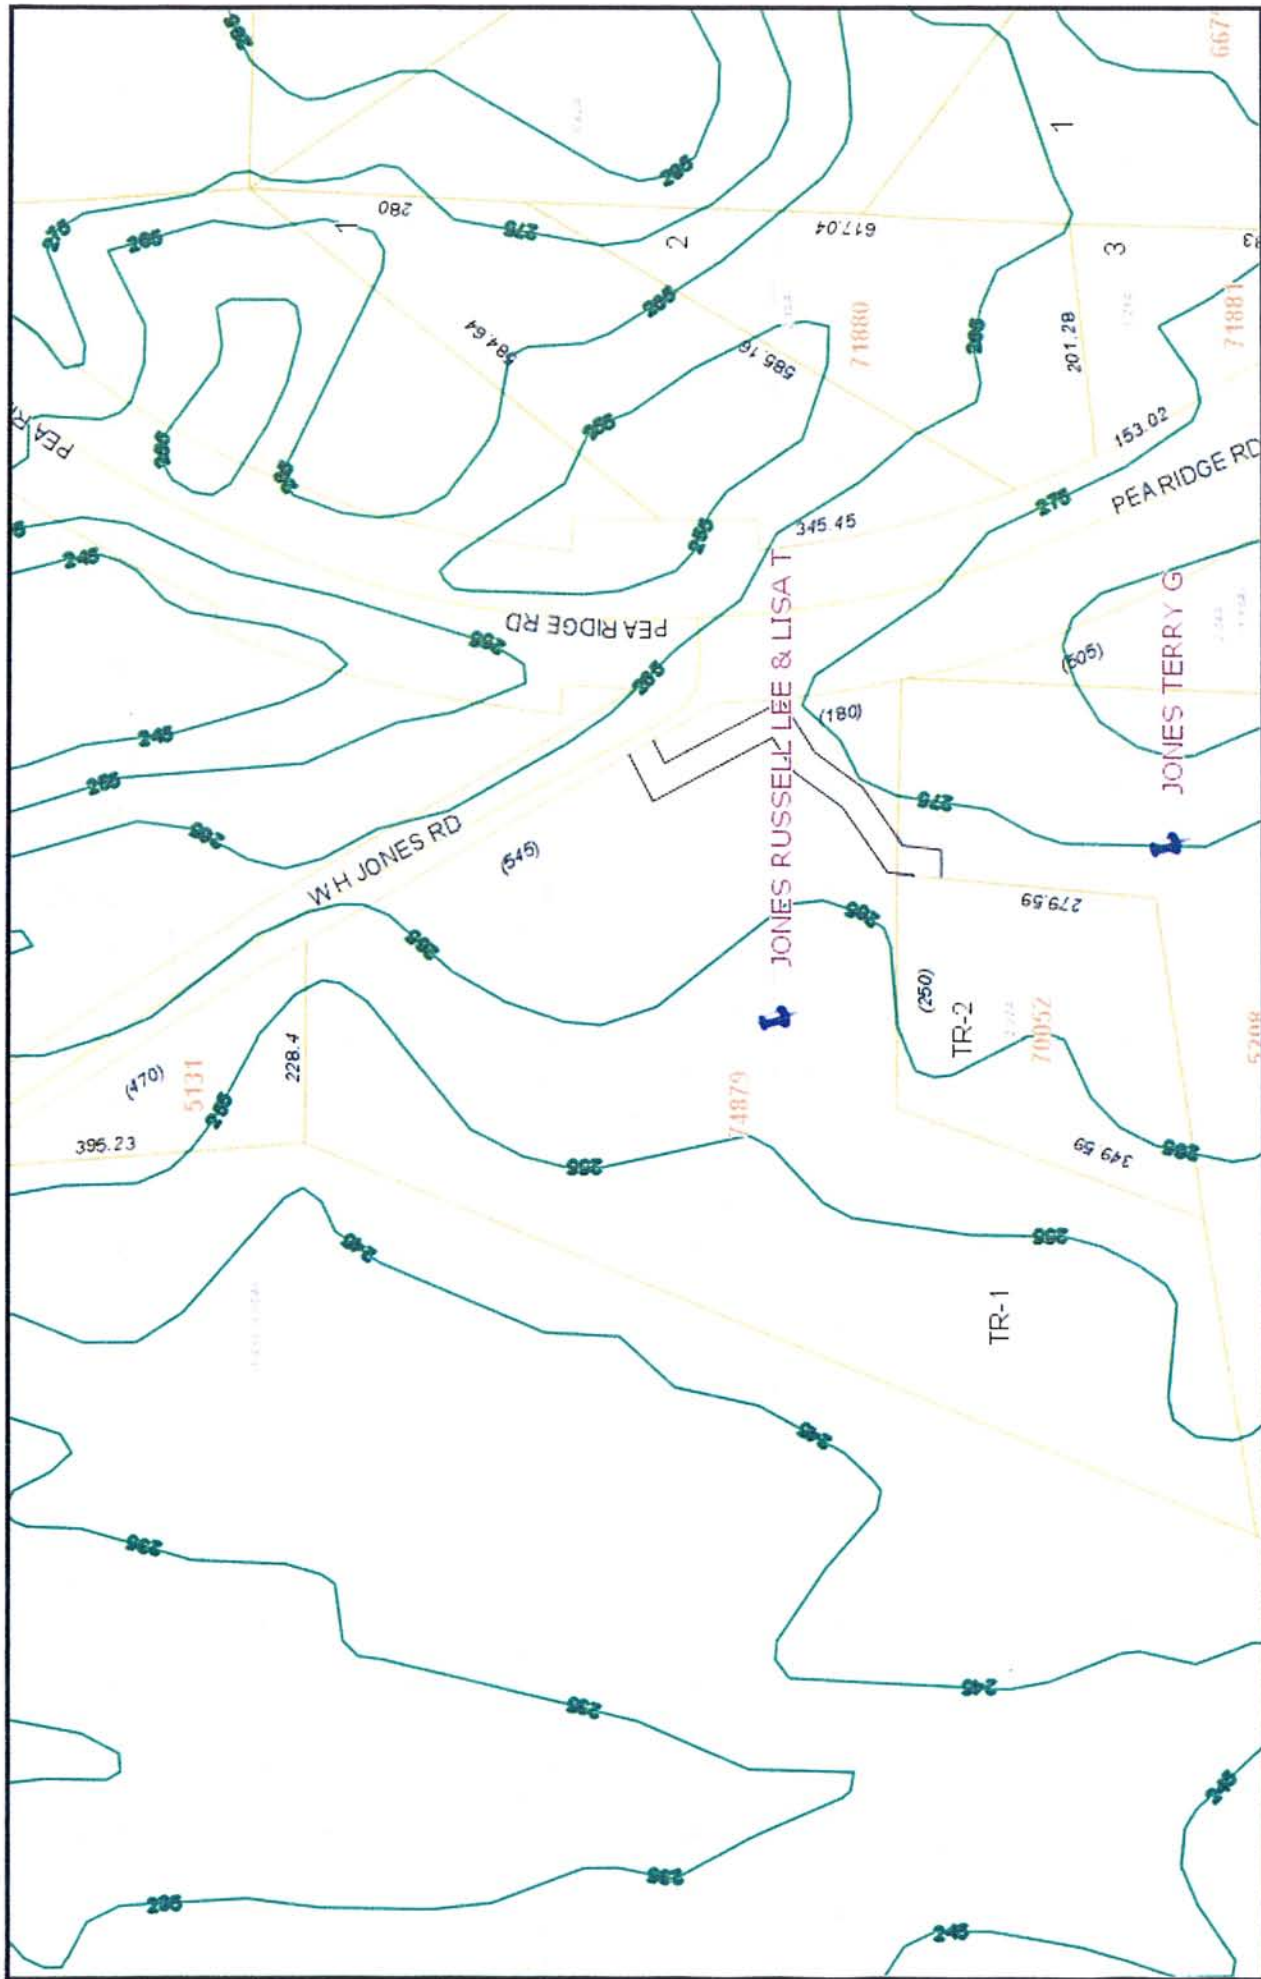

One Inch = 400 Feet

CHATHAM COUNTY, NC

Property Map

Disclaimer:  
 The data provided on this map are prepared for the inventory of real property found within Chatham County, NC and are compiled from recorded plats, deeds, and other public records and data. This data is for informational purposes only and should not be substituted for a true title search, property appraisal, survey, or for zoning verification.

One Inch = 3200 Feet

CHATHAM COUNTY, NC

Property Map

Soils

Disclaimer:  
The data provided on this map are prepared for the inventory of real property found within Chatham County, NC and are compiled from recorded plats, deeds, and other public records and data. This data is for informational purposes only and should not be substituted for a true title search, property appraisal, survey, or for zoning verification.

One Inch = 200 Feet

One Inch = 200 Feet

Topo

CHATHAM COUNTY, NC

Property Map

Disclaimer:  
 The data provided on this map are prepared for the inventory of real property found within Chatham County, NC and are compiled from recorded plats, deeds, and other public records and data. This data is for informational purposes only and should not be substituted for a true title search, property appraisal, survey, or for zoning verification.