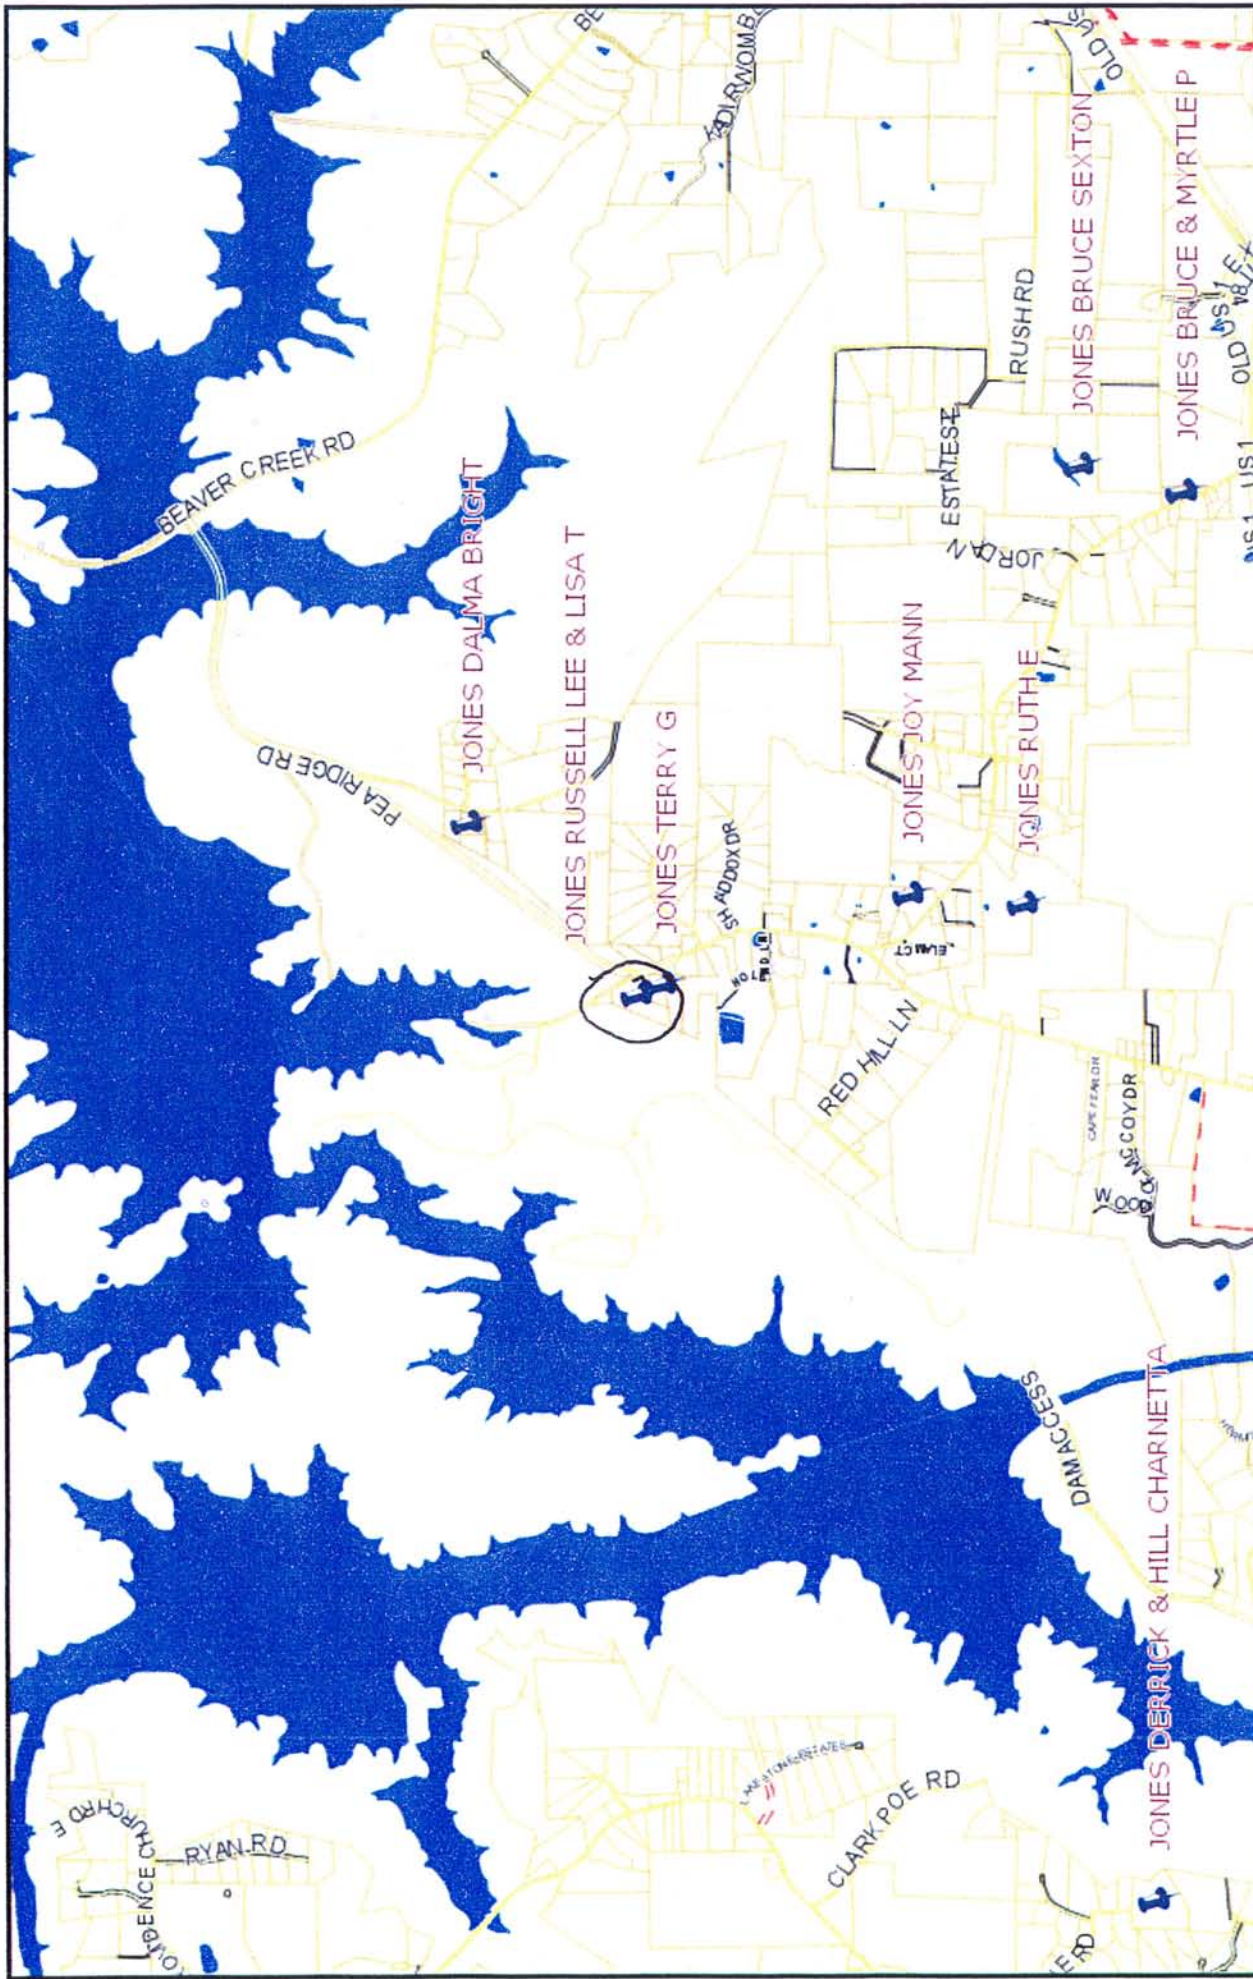

Search Maps Search Web

⊗ Reg III

CHATHAM COUNTY, NC

Property Map

Disclaimer:  
 The data provided on this map are prepared for the inventory of real property found within Chatham County, NC and are compiled from recorded plats, deeds, and other public records and data. This data is for informational purposes only and should not be substituted for a true title search, property appraisal, survey, or for zoning verification.

One Inch = 400 Feet

CHATHAM COUNTY, NC

Property Map

Disclaimer:  
 The data provided on this map are prepared for the inventory of real property found within Chatham County, NC and are compiled from recorded plats, deeds, and other public records and data. This data is for informational purposes only and should not be substituted for a true title search, property appraisal, survey, or for zoning verification.

One Inch = 3200 Feet

CHATHAM COUNTY, NC

Property Map

Soils

Disclaimer:  
The data provided on this map are prepared for the inventory of real property found within Chatham County, NC and are compiled from recorded plats, deeds, and other public records and data. This data is for informational purposes only and should not be substituted for a true title search, property appraisal, survey, or for zoning verification.

One Inch = 200 Feet

One Inch = 200 Feet

Topo

CHATHAM COUNTY, NC

Property Map

Disclaimer:  
 The data provided on this map are prepared for the inventory of real property found within Chatham County, NC and are compiled from recorded plats, deeds, and other public records and data. This data is for informational purposes only and should not be substituted for a true title search, property appraisal, survey, or for zoning verification.