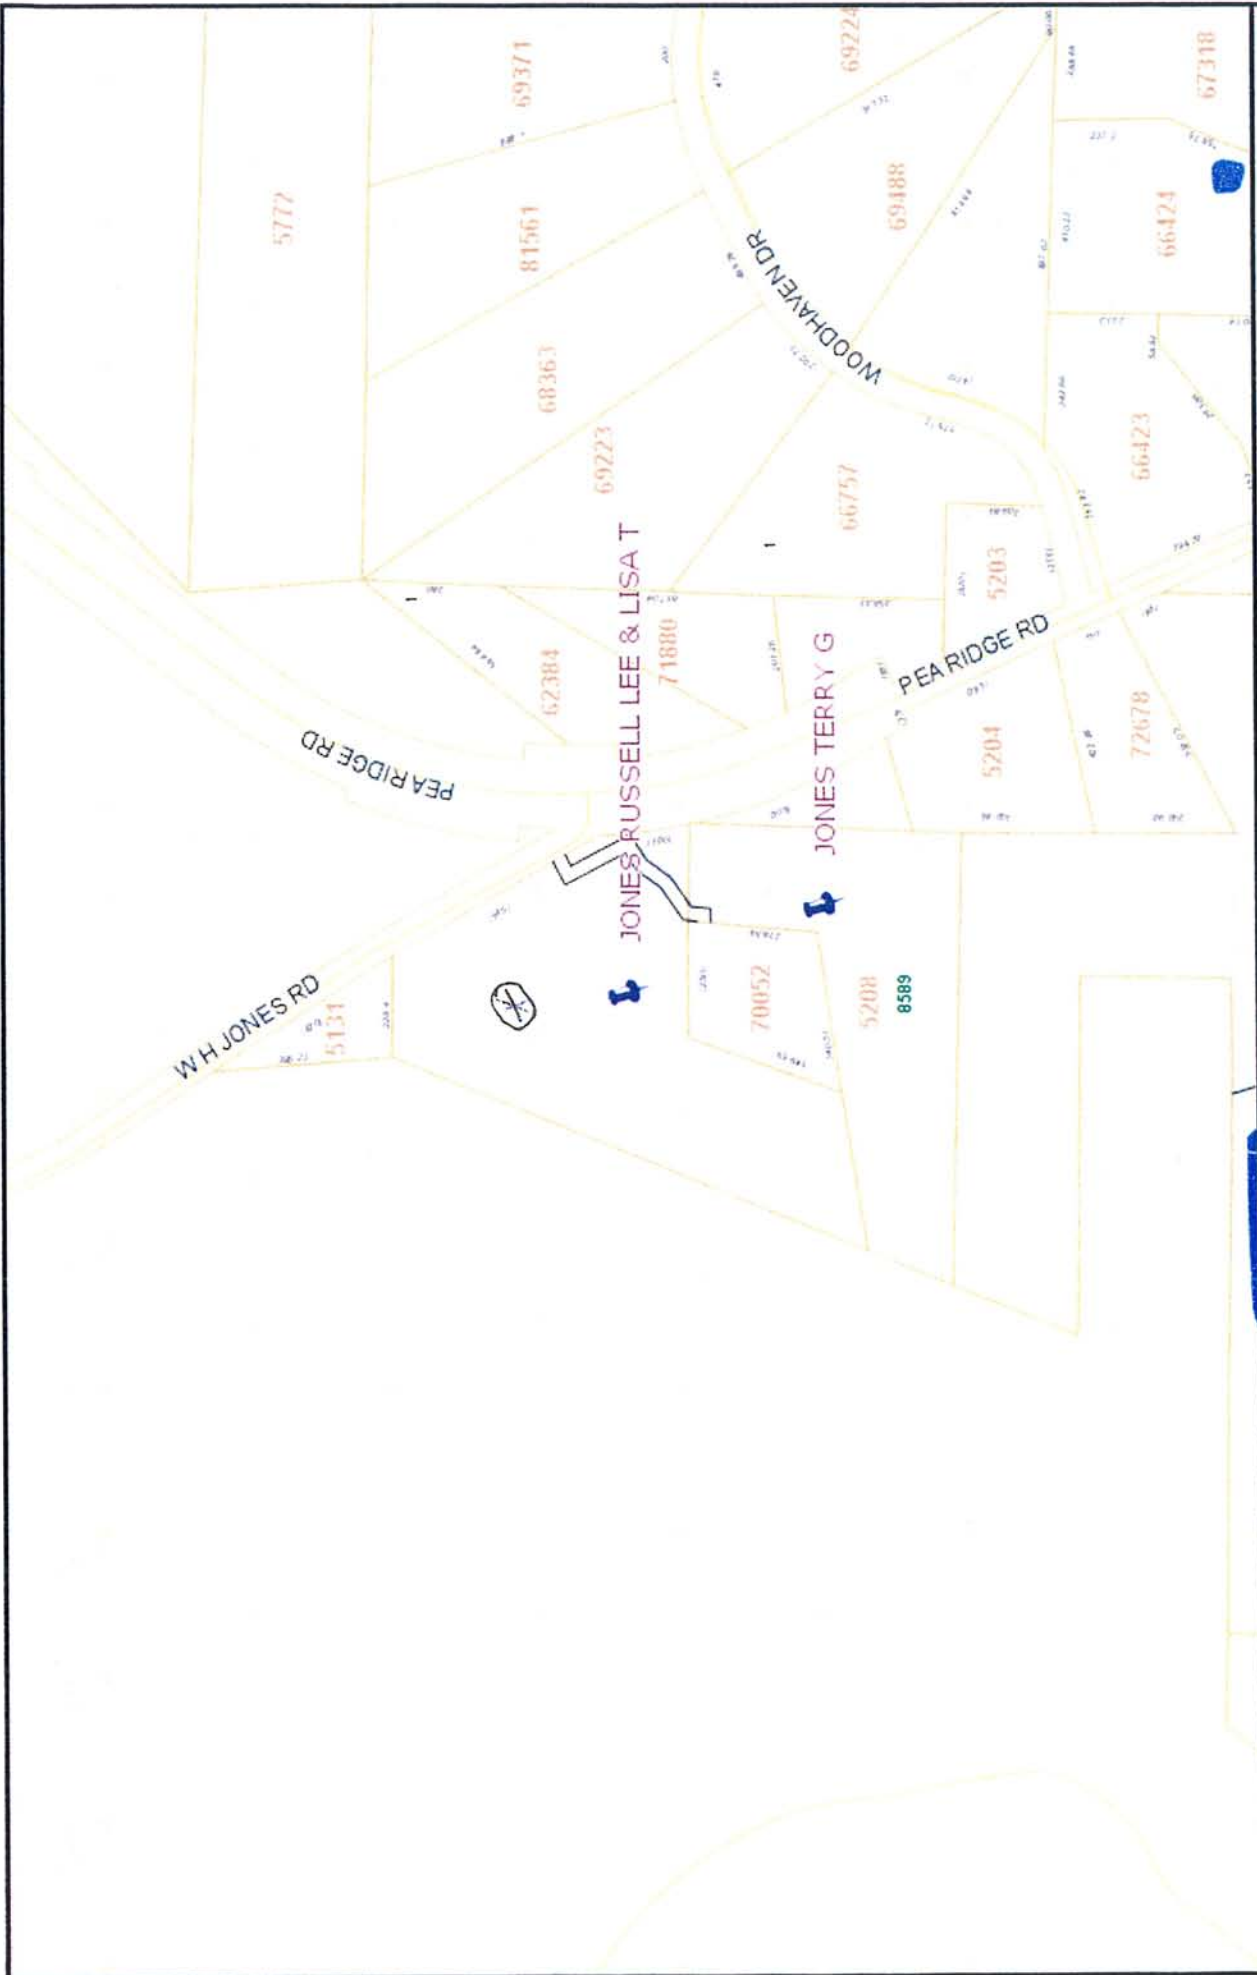

Search Maps Search Web

⊗ Reg III

CHATHAM COUNTY, NC

Property Map

Disclaimer:  
 The data provided on this map are prepared for the inventory of real property found within Chatham County, NC and are compiled from recorded plats, deeds, and other public records and data. This data is for informational purposes only and should not be substituted for a true title search, property appraisal, survey, or for zoning verification.

One Inch = 400 Feet

CHATHAM COUNTY, NC

Property Map

Disclaimer:  
 The data provided on this map are prepared for the inventory of real property found within Chatham County, NC and are compiled from recorded plats, deeds, and other public records and data. This data is for informational purposes only and should not be substituted for a true title search, property appraisal, survey, or for zoning verification.

One Inch = 3200 Feet

CHATHAM COUNTY, NC

Property Map

Soils

Disclaimer:  
The data provided on this map are prepared for the inventory of real property found within Chatham County, NC and are compiled from recorded plats, deeds, and other public records and data. This data is for informational purposes only and should not be substituted for a true title search, property appraisal, survey, or for zoning verification.

One Inch = 200 Feet

One Inch = 200 Feet

Topo

CHATHAM COUNTY, NC

Property Map

Disclaimer:  
 The data provided on this map are prepared for the inventory of real property found within Chatham County, NC and are compiled from recorded plats, deeds, and other public records and data. This data is for informational purposes only and should not be substituted for a true title search, property appraisal, survey, or for zoning verification.