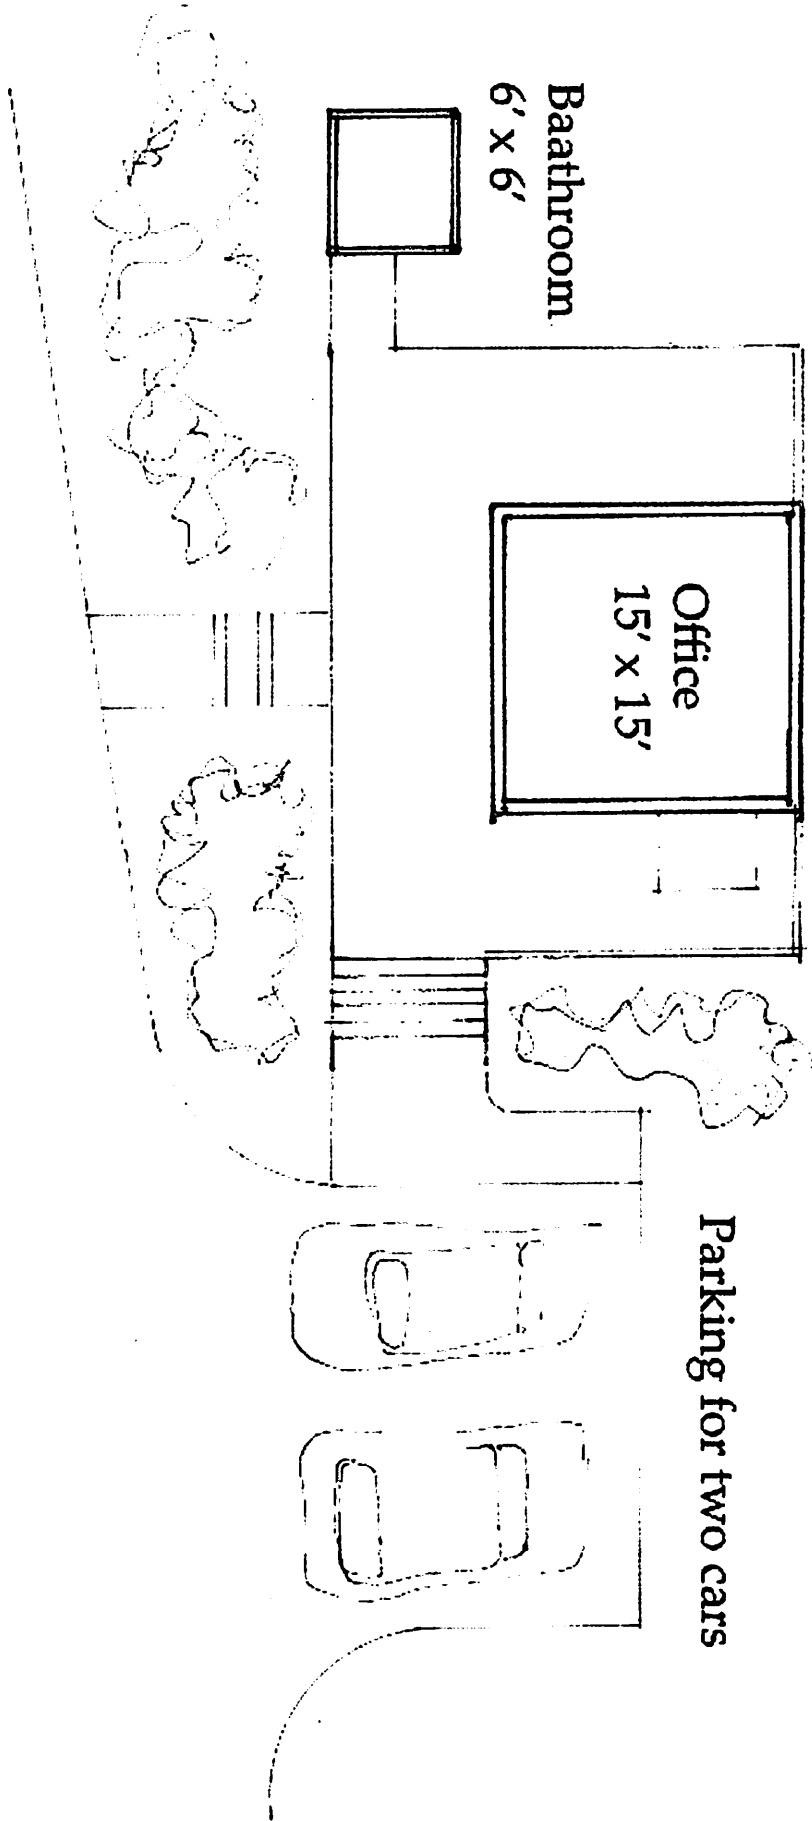

Ice Machine

Plan - Main Office

Scale: 1" = 10' - 0"

Screen Planting

Dimensions:
40' x 40'

Service
Truck
Parking

Screen Planting

Plan - Lake Jordan General Store

Scale 1" = 20' - 0"

5' Fence

Boat Storage - Section A
scale: 1" = 30' - 0"

5' Fence

Boat Storage - Section B
Scale: 1" = 30' - 0"

5' Fence

5' Fence

Dimensions - 220' x 95'

5' Fence

Screen Planting

5' Fence

Plan - Boat Storage

Scale: 1" = 30' - 0"

Side Elevation

Note: Dimentions 35' x 90'

Plan

Scale: 1' = 10' - 0'

Fence

Trash Bin

Scale: 1" = 10' - 0"