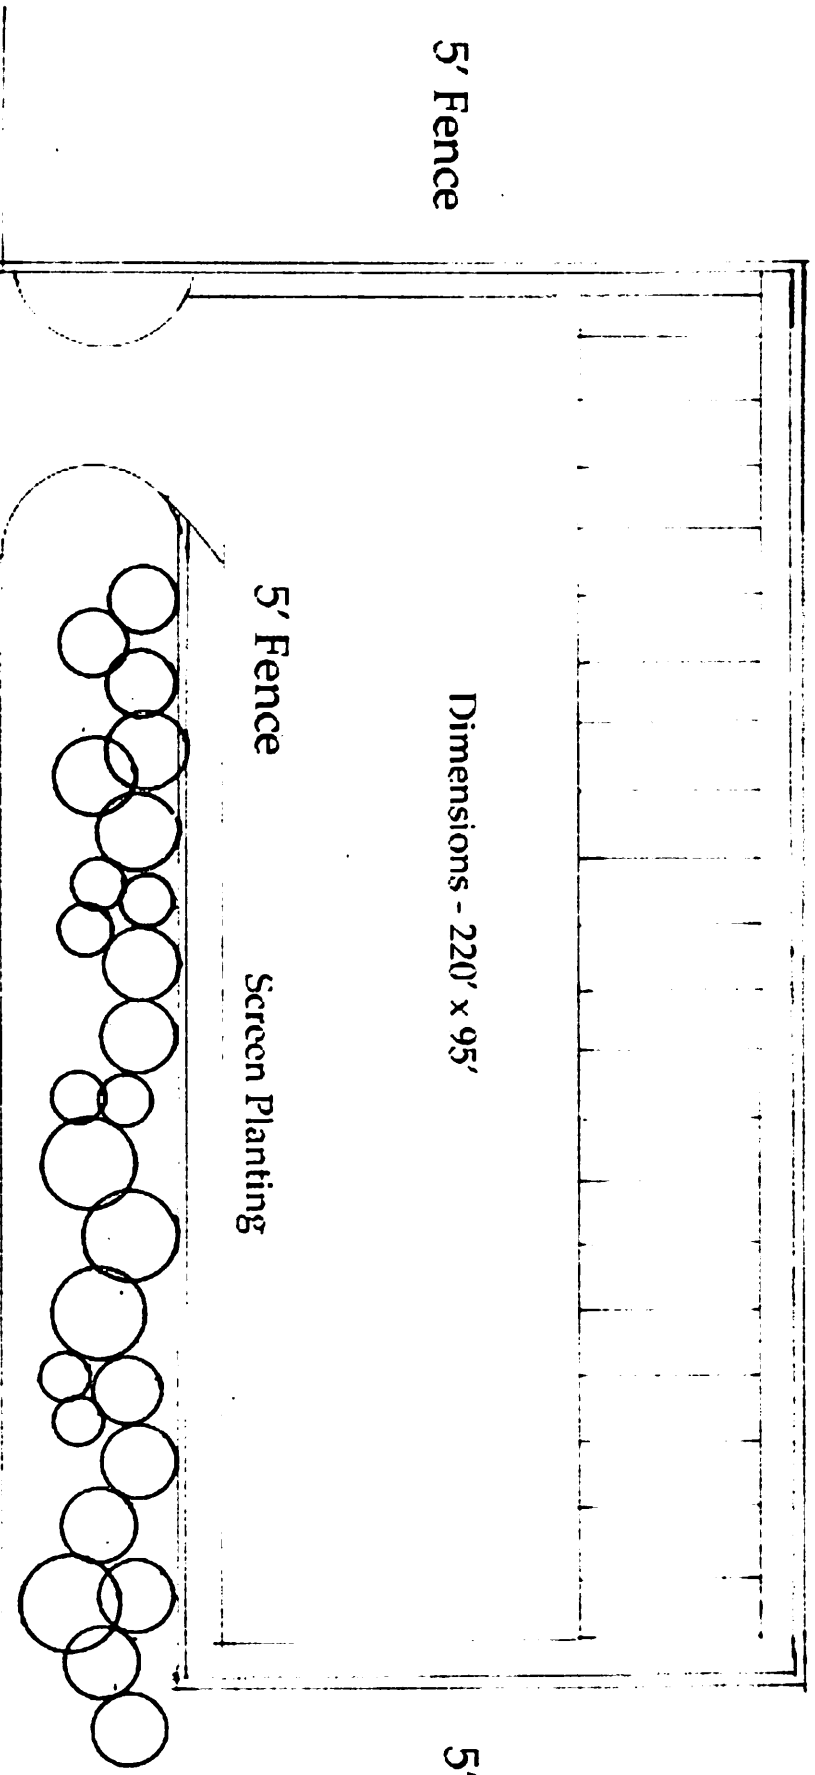

Ice Machine

Plan - Main Office

Scale: 1" = 10' - 0"

Screen Planting

Dimensions:
40' x 40'

Service
Truck
Parking

Screen Planting

Plan - Lake Jordan General Store

Scale 1" = 20' - 0"

5' Fence

Boat Storage - Section A
scale: 1" = 30' - 0"

5' Fence

Boat Storage - Section B
Scale: 1" = 30' - 0"

5' Fence

5' Fence

Dimensions - 220' x 95'

5' Fence

Screen Planting

5' Fence

Plan - Boat Storage

Scale: 1" = 30' - 0"

Side Elevation

Note: Dimentions 35' x 90'

Plan

Scale: 1' = 10' - 0'

Fence

Trash Bin

Scale: 1" = 10' - 0"