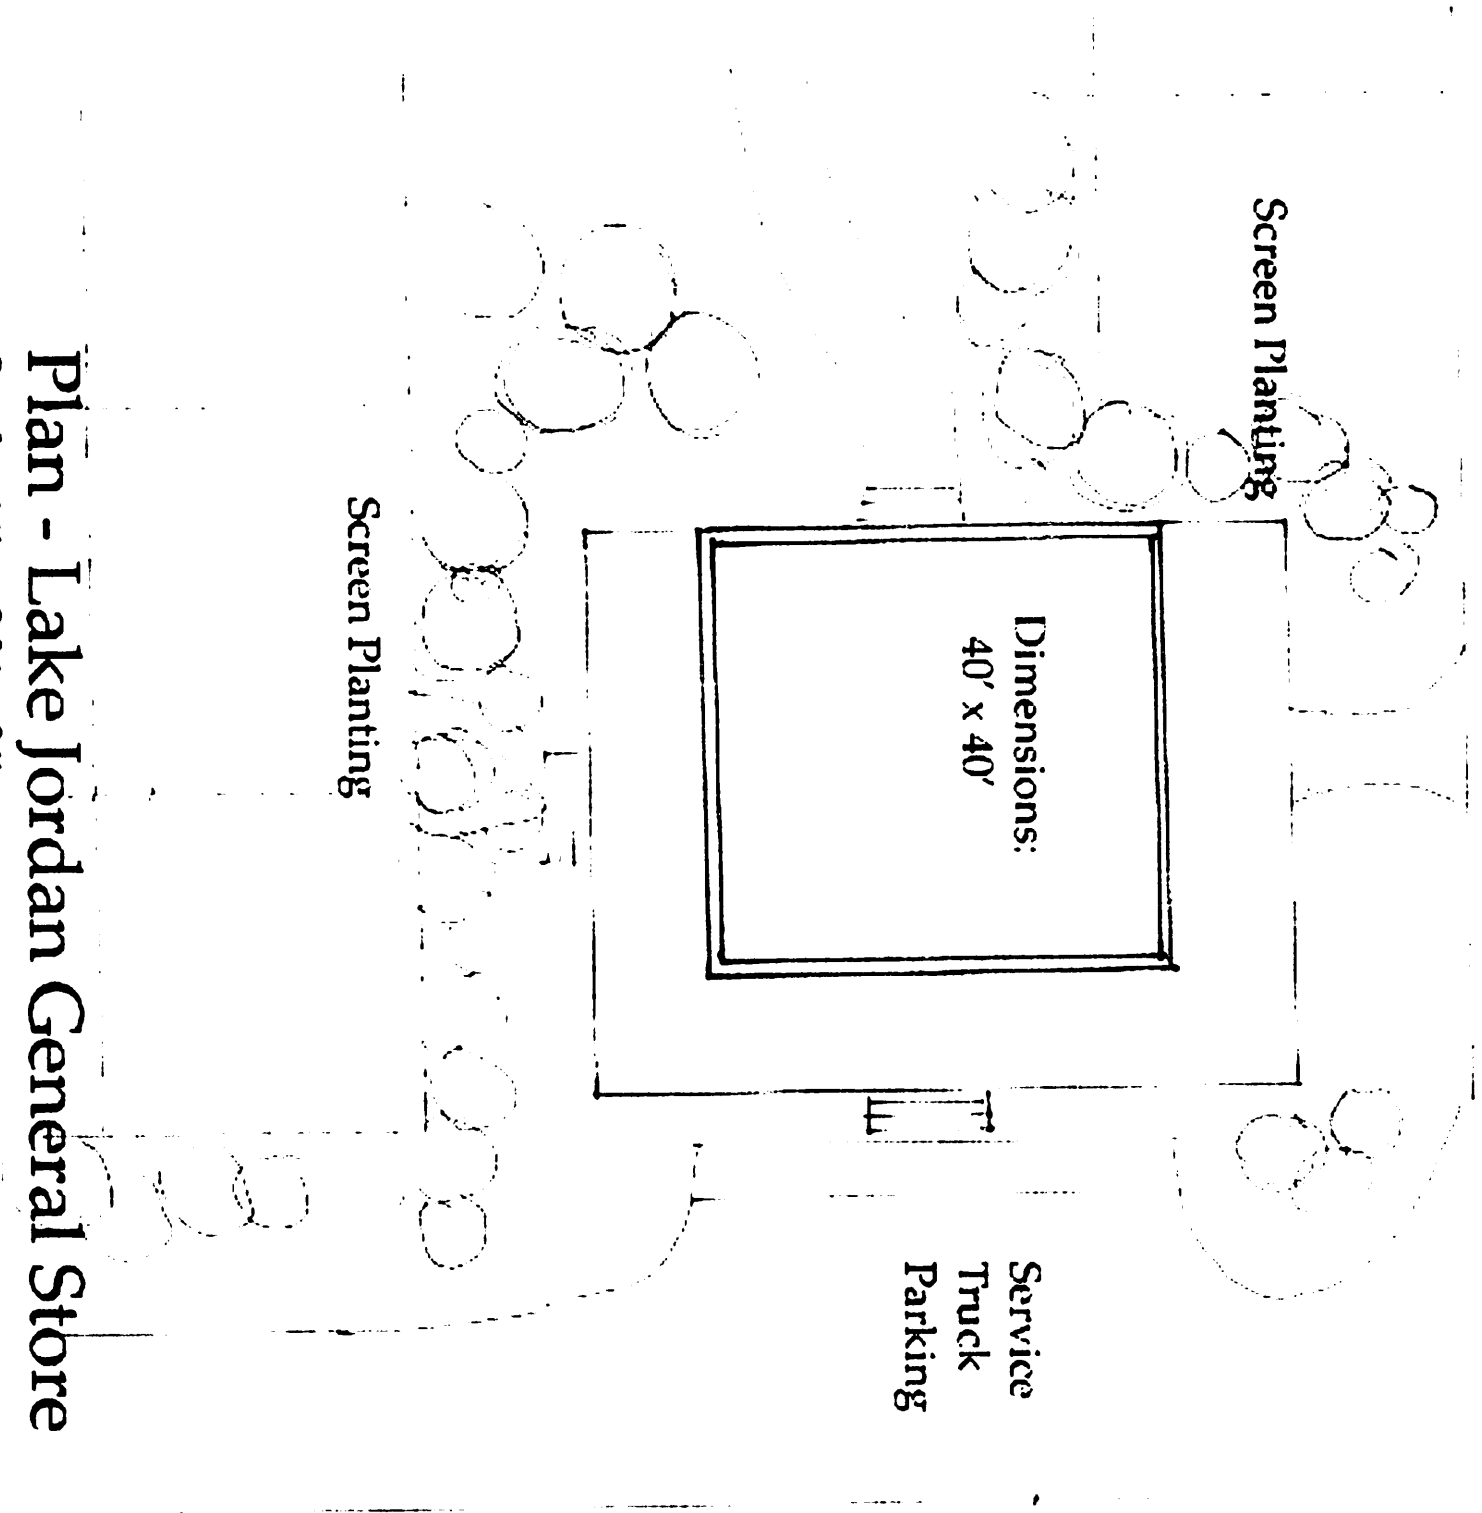

Ice Machine

Plan - Main Office

Scale: 1" = 10' - 0"

Screen Planting

Dimensions:
40' x 40'

Service
Truck
Parking

Screen Planting

Plan - Lake Jordan General Store

Scale 1" = 20' - 0"

5' Fence

Boat Storage - Section A
scale: 1" = 30' - 0"

5' Fence

Boat Storage - Section B
Scale: 1" = 30' - 0"

5' Fence

5' Fence

Dimensions - 220' x 95'

5' Fence

Screen Planting

5' Fence

Plan - Boat Storage

Scale: 1" = 30' - 0"

Side Elevation

Note: Dimentions 35' x 90'

Plan

Scale: 1' = 10' - 0'

Fence

Trash Bin

Scale: 1" = 10' - 0"