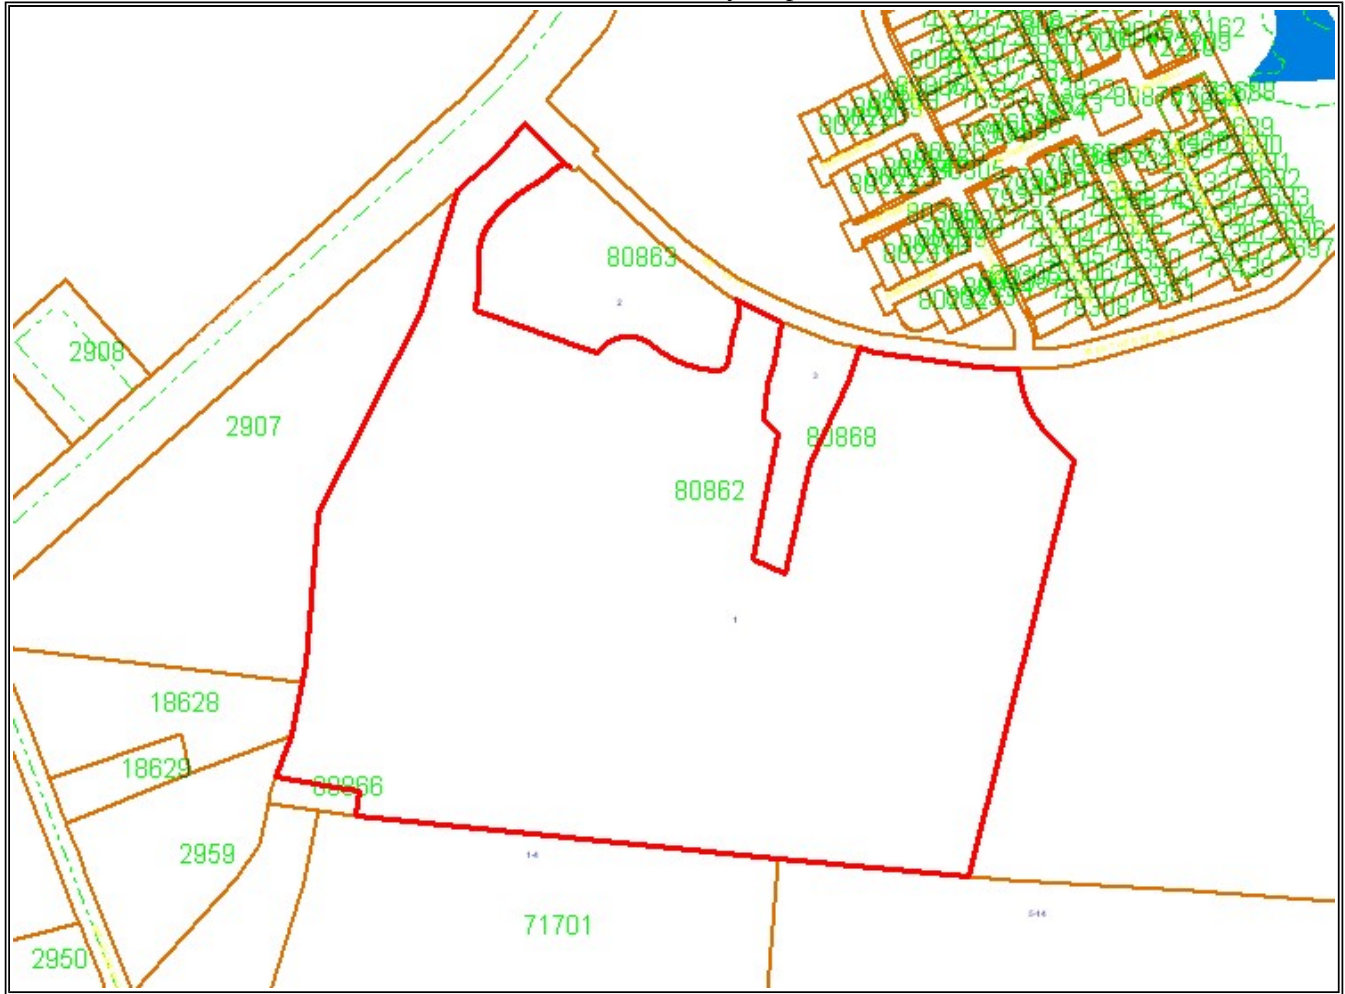

Chatham County Map

<p><i>Disclaimer:</i> This map is prepared for the inventory of real property found within this jurisdiction and is compiled from recorded deeds, plats, and other public records and data. Users of this map are hereby notified that the aforementioned public primary information sources should be consulted for verification of the information contained on this map. The County and the mapping companies assume no legal responsibilities for the information contained on this map.</p>	<p>Map Scale 1 inch = 435 feet Grid based on the North Carolina State Plane Coordinate System, 1983 North American Datum.</p>	
--	--	---