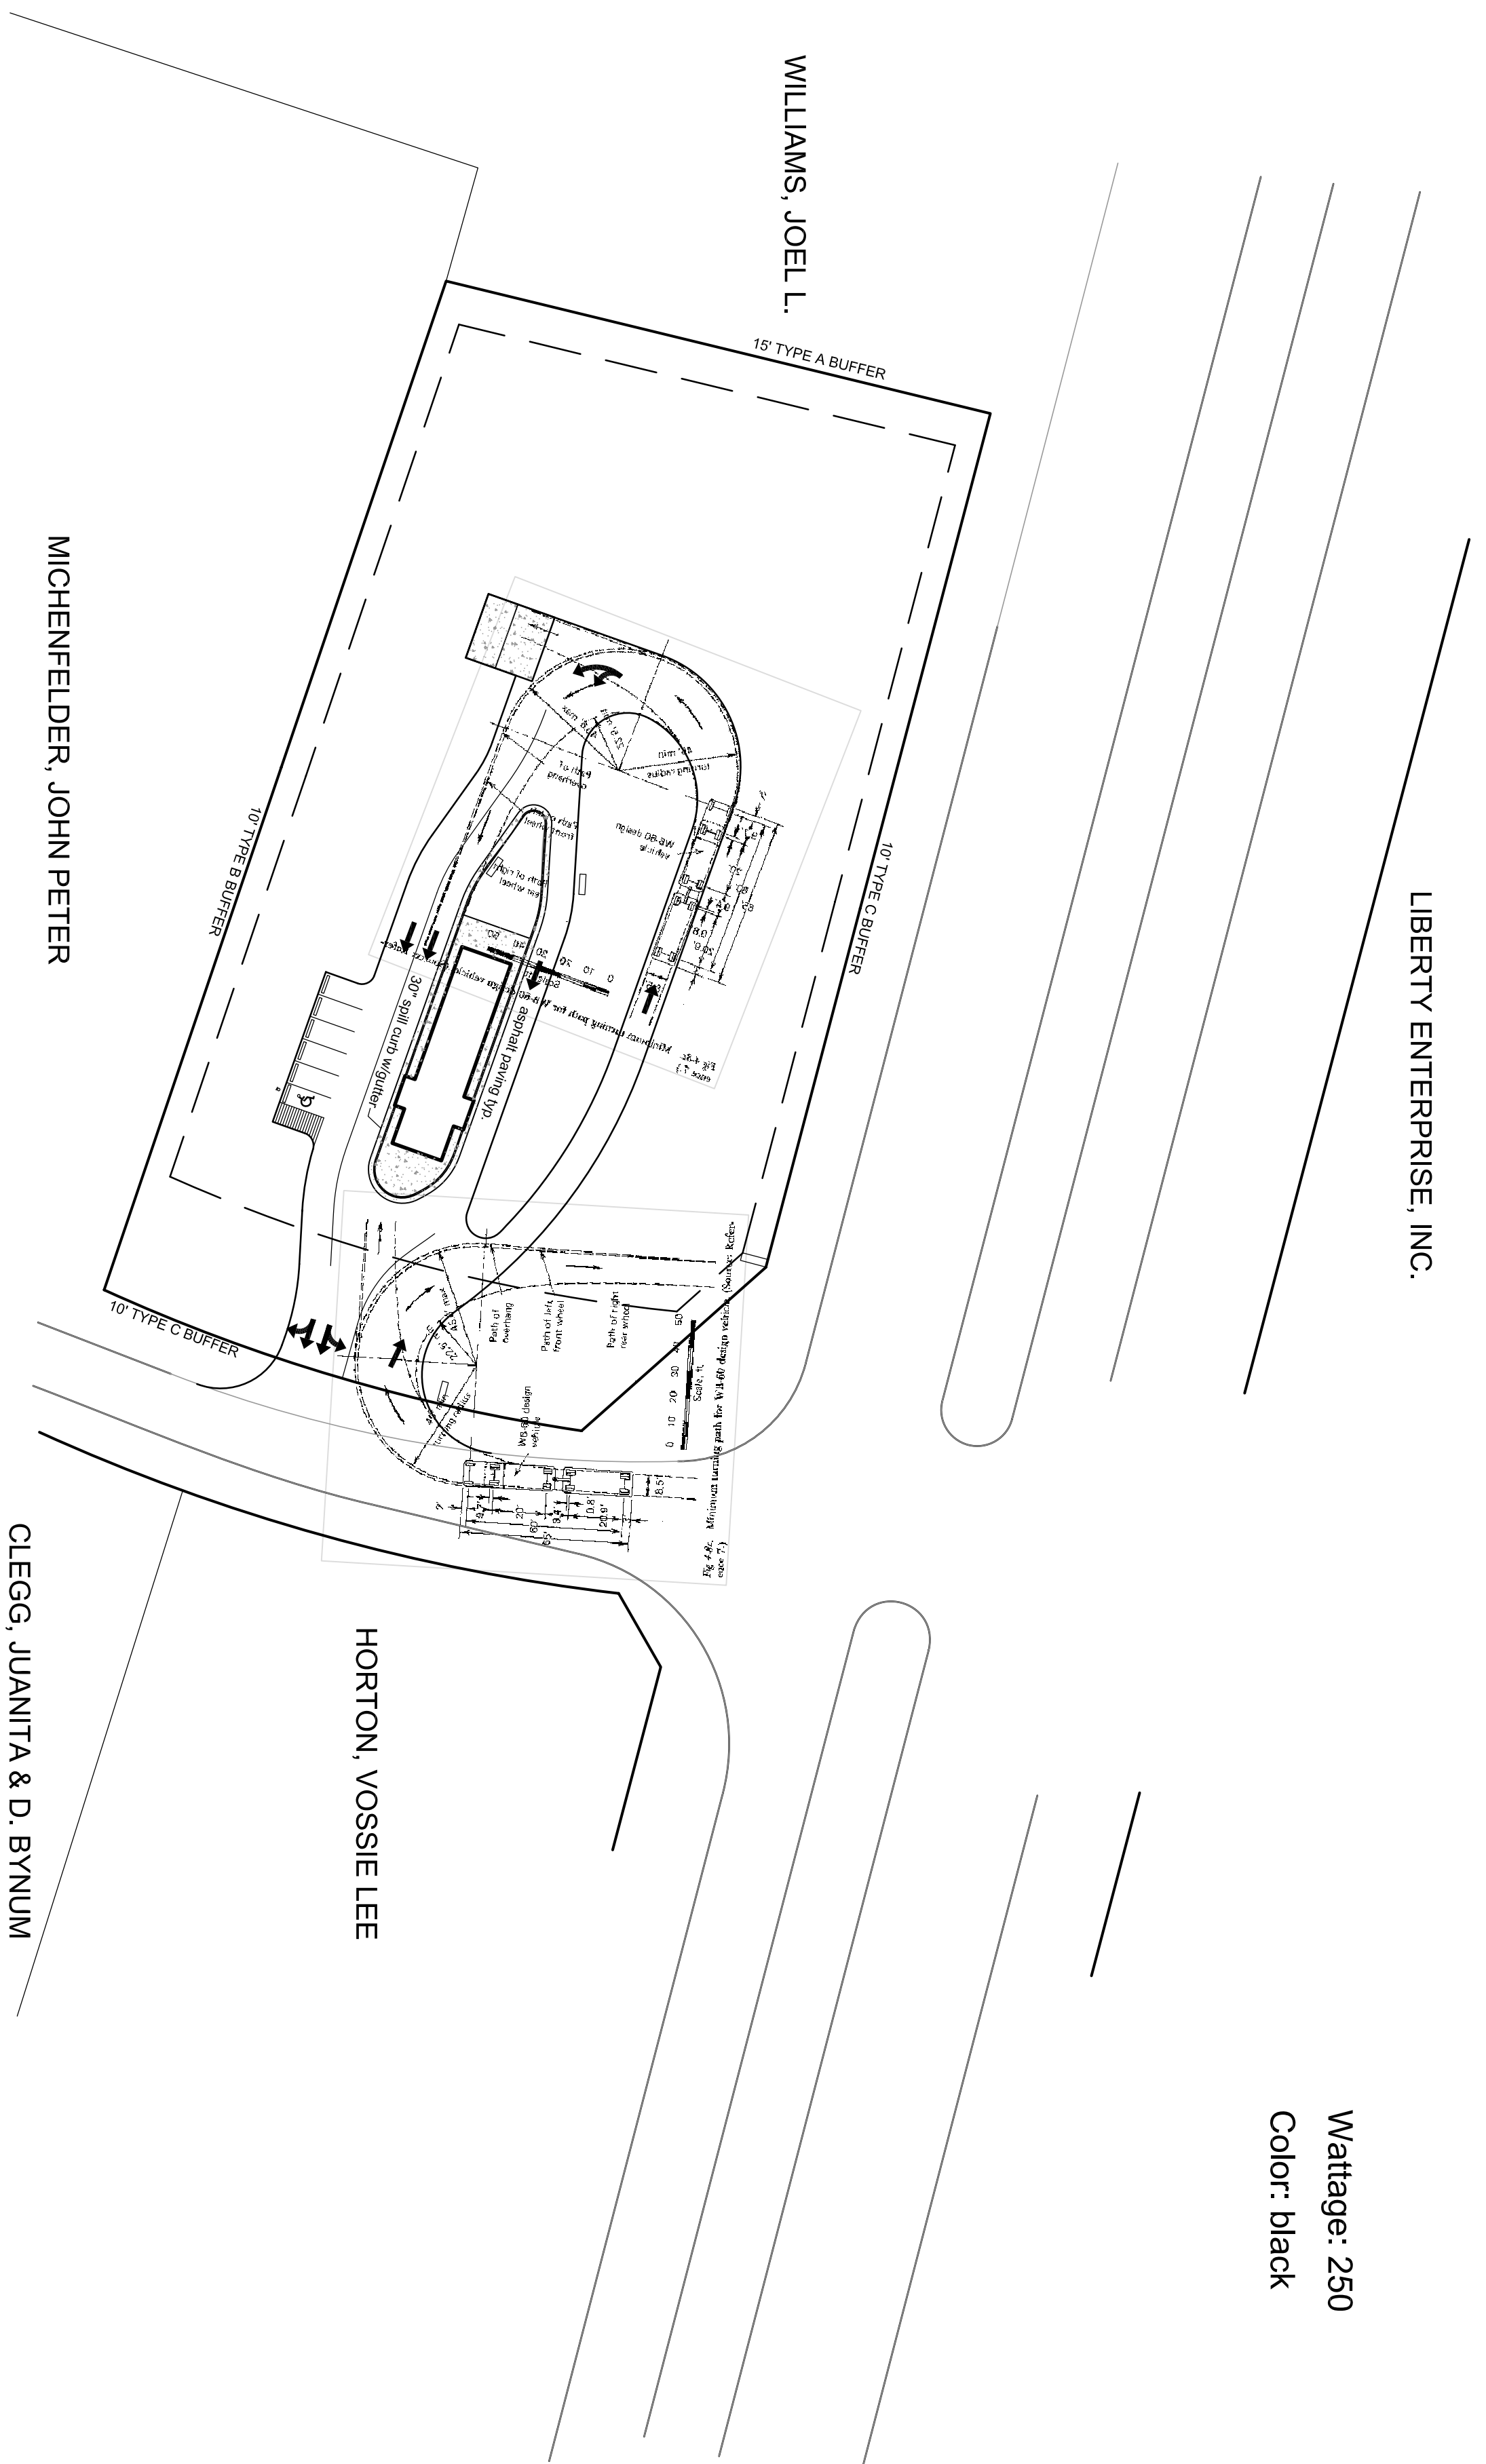

LIBERTY ENTERPRISE, INC.

Wattage: 250
Color: black

Large Vehicle Circulation
WB-60 Design Vehicle

December 1, 2008

scale: 1"=50'

Carter Crawford DESIGN
Land Planning Landscape Architecture Urban Design
400 Heritage Village Lane Apex, NC 27502
919.387.8218 voice 919.387.6548 fax