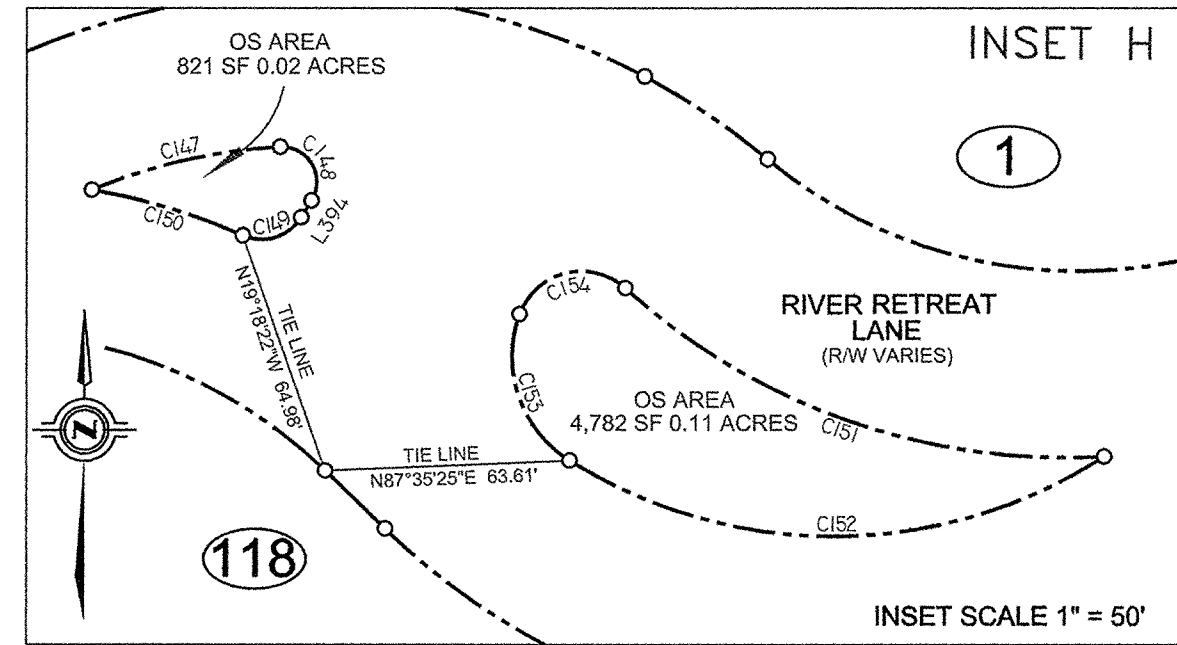

118

N/F
CHATHAM LAND AND TIMBER
MANAGEMENT LLC AND
BLACK ANGUS HOLDINGS, LLC
PIN # 9763-77-2294
DB 1278 PG 1008
PS 2004-196

100' CENTERED ABOUT
EXISTING TOWERS

NCDOT 50' R/W PER
DEED BOOK 450 PAGE 698
DEED BOOK 450 PAGE 710

BYNUM RIDGE ROAD
S.R. 1711
50' PUBLIC R/W

CONTROL CORNER
N=735,410.4316 GRID
E=1,964,828.9992 GRID

FUTURE DEVELOPMENT
5,931,616 SF / 136.17 ACRES

APPROXIMATE 100 YEAR
F.E.M.A. FLOODWAY
(SEE NOTE)

POKEBERRY CREEK
100' BUFFER
MEASURED FROM
THE TOP OF BANK

WILLIAMS POND
50' BUFFER
MEASURED FROM
TOP OF BANK

GPS CAP No. 100
-LOCALIZATION POINT-
(NAD 1983 / 2001) US SURVEY FEET
N=734,528.0829 GRID/GROUND
E=1,963,426.1581 GRID/GROUND
ELEV=353.96' (NAVD-88)
COMBINED FACTOR: 0.999901060

SURVEYED BY:

THE RETREAT ON HAW RIVER, LLC
PHASE IA / CRESCENT RESOURCES, LLC
LYING BETWEEN S.R. No. 1711 AND THE HAW RIVER
BALDWIN TOWNSHIP / CHATHAM COUNTY
NORTH CAROLINA

DATE
8/9/07

SCALE
1" = 200'

DRAWN BY
K.D.M.

CHECKED BY
J.J.P.

REVISIONS

-DESCRIPTION-
SUBDIVISION PLAT

SHEET
2 OF 9

CLIENT:

CRESCENT COMMUNITIES

CRESCENT RESOURCES, L.L.C.
8450 FALLS OF NEUSE ROAD
RALEIGH, NORTH CAROLINA 27615

PRELIMINARY

100' R/W CP&L TRANSMISSION LINE EASEMENT
PER DEED BOOK 466 PAGE 318
3128.44'(T)

1 N/F
NORMAN &
CLAUDIA BENESCH
PIN # 9763-65-6034
DB 1263 PG 0001
PB 18 PG 94

7 N/F
ROBERT STRAIN
PIN # 9763-63-7789
DB 396 PG 563
PB 19 PG 55

24 N/F
DAVID & CATHERINE
DEININGER
PIN # 9763-64-7497
DB 782 PG 734
BM 21 PG 48

1 N/F
NORMAN &
CLAUDIA BENESCH
PIN # 9763-65-6034
DB 1263 PG 0001
PB 18 PG 94

24 N/F
DAVID & CATHERINE
DEININGER
PIN # 9763-64-7497
DB 782 PG 734
BM 21 PG 48

7 N/F
ROBERT STRAIN
PIN # 9763-63-7789
DB 396 PG 563
PB 19 PG 55

24 N/F
DAVID & CATHERINE
DEININGER
PIN # 9763-64-7497
DB 782 PG 734
BM 21 PG 48

1 N/F
NORMAN &
CLAUDIA BENESCH
PIN # 9763-65-6034
DB 1263 PG 0001
PB 18 PG 94

24 N/F
DAVID & CATHERINE
DEININGER
PIN # 9763-64-7497
DB 782 PG 734
BM 21 PG 48

7 N/F
ROBERT STRAIN
PIN # 9763-63-7789
DB 396 PG 563
PB 19 PG 55

24 N/F
DAVID & CATHERINE
DEININGER
PIN # 9763-64-7497
DB 782 PG 734
BM 21 PG 48

1 N/F
NORMAN &
CLAUDIA BENESCH
PIN # 9763-65-6034
DB 1263 PG 0001
PB 18 PG 94

24 N/F
DAVID & CATHERINE
DEININGER
PIN # 9763-64-7497
DB 782 PG 734
BM 21 PG 48

7 N/F
ROBERT STRAIN
PIN # 9763-63-7789
DB 396 PG 563
PB 19 PG 55

24 N/F
DAVID & CATHERINE
DEININGER
PIN # 9763-64-7497
DB 782 PG 734
BM 21 PG 48

1 N/F
NORMAN &
CLAUDIA BENESCH
PIN # 9763-65-6034
DB 1263 PG 0001
PB 18 PG 94

24 N/F
DAVID & CATHERINE
DEININGER
PIN # 9763-64-7497
DB 782 PG 734
BM 21 PG 48

7 N/F
ROBERT STRAIN
PIN # 9763-63-7789
DB 396 PG 563
PB 19 PG 55

24 N/F
DAVID & CATHERINE
DEININGER
PIN # 9763-64-7497
DB 782 PG 734
BM 21 PG 48

1 N/F
NORMAN &
CLAUDIA BENESCH
PIN # 9763-65-6034
DB 1263 PG 0001
PB 18 PG 94

24 N/F
DAVID & CATHERINE
DEININGER
PIN # 9763-64-7497
DB 782 PG 734
BM 21 PG 48

7 N/F
ROBERT STRAIN
PIN # 9763-63-7789
DB 396 PG 563
PB 19 PG 55

24 N/F
DAVID & CATHERINE
DEININGER
PIN # 9763-64-7497
DB 782 PG 734
BM 21 PG 48