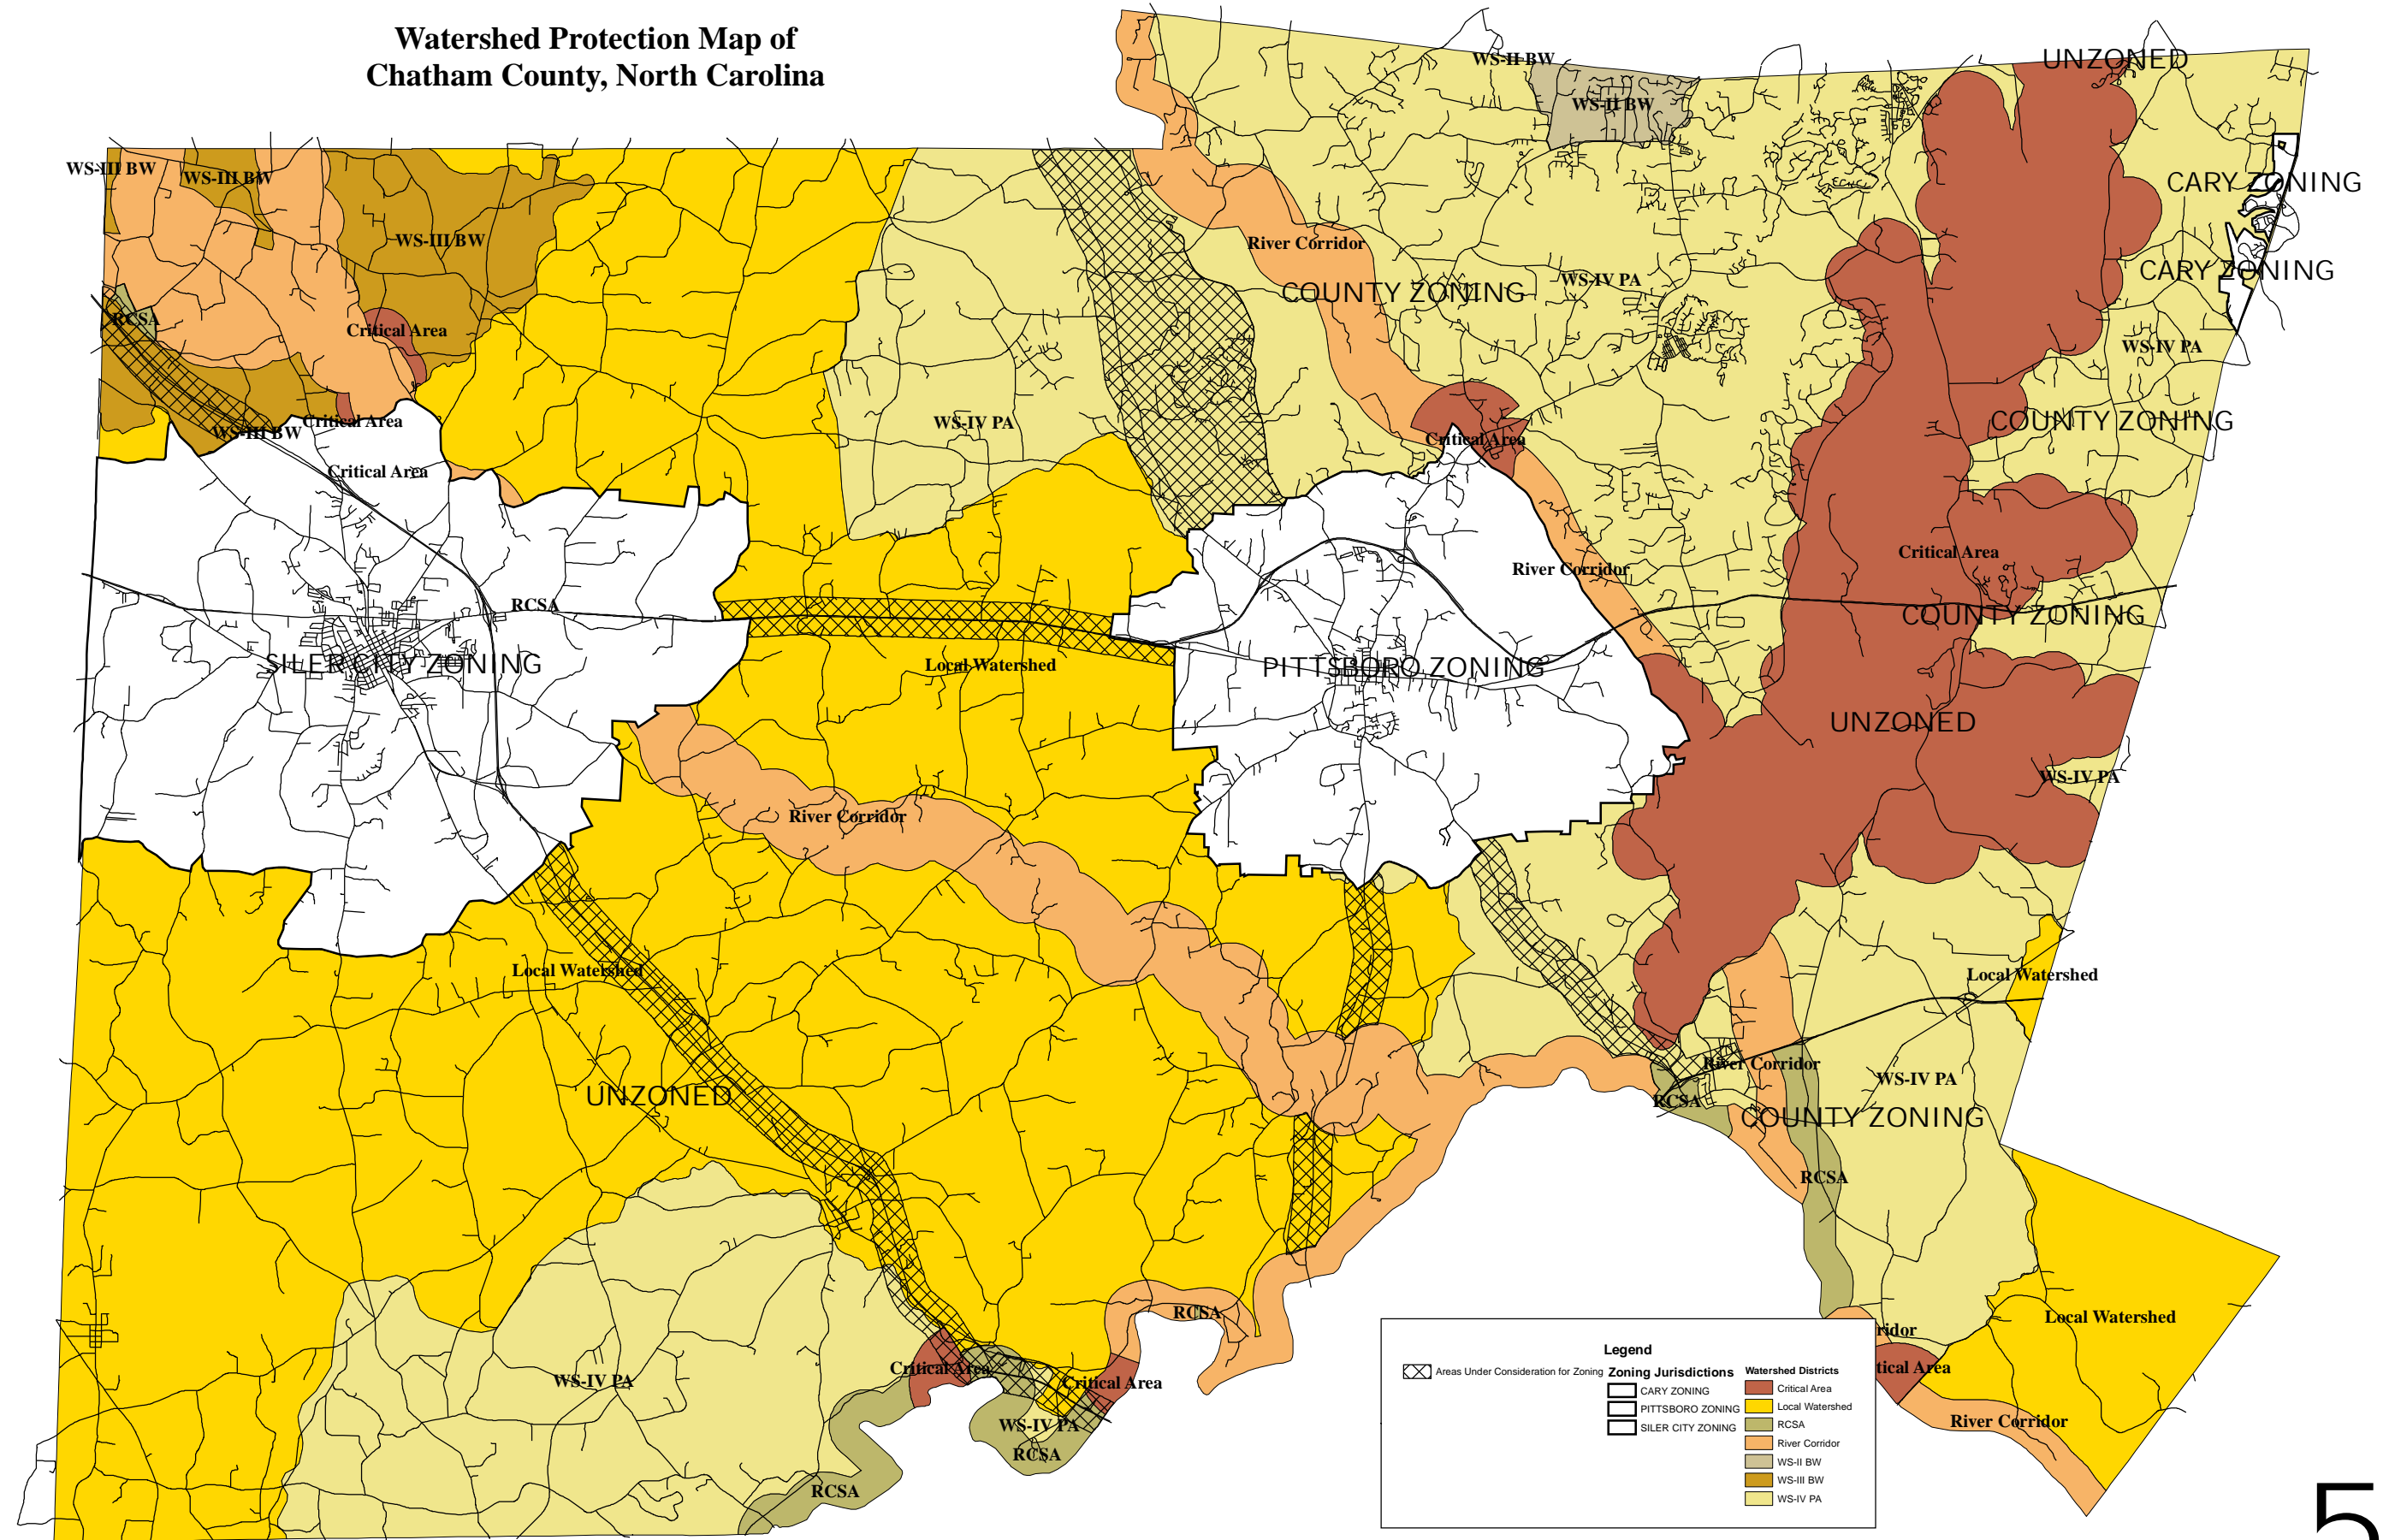

Watershed Protection Map of Chatham County, North Carolina