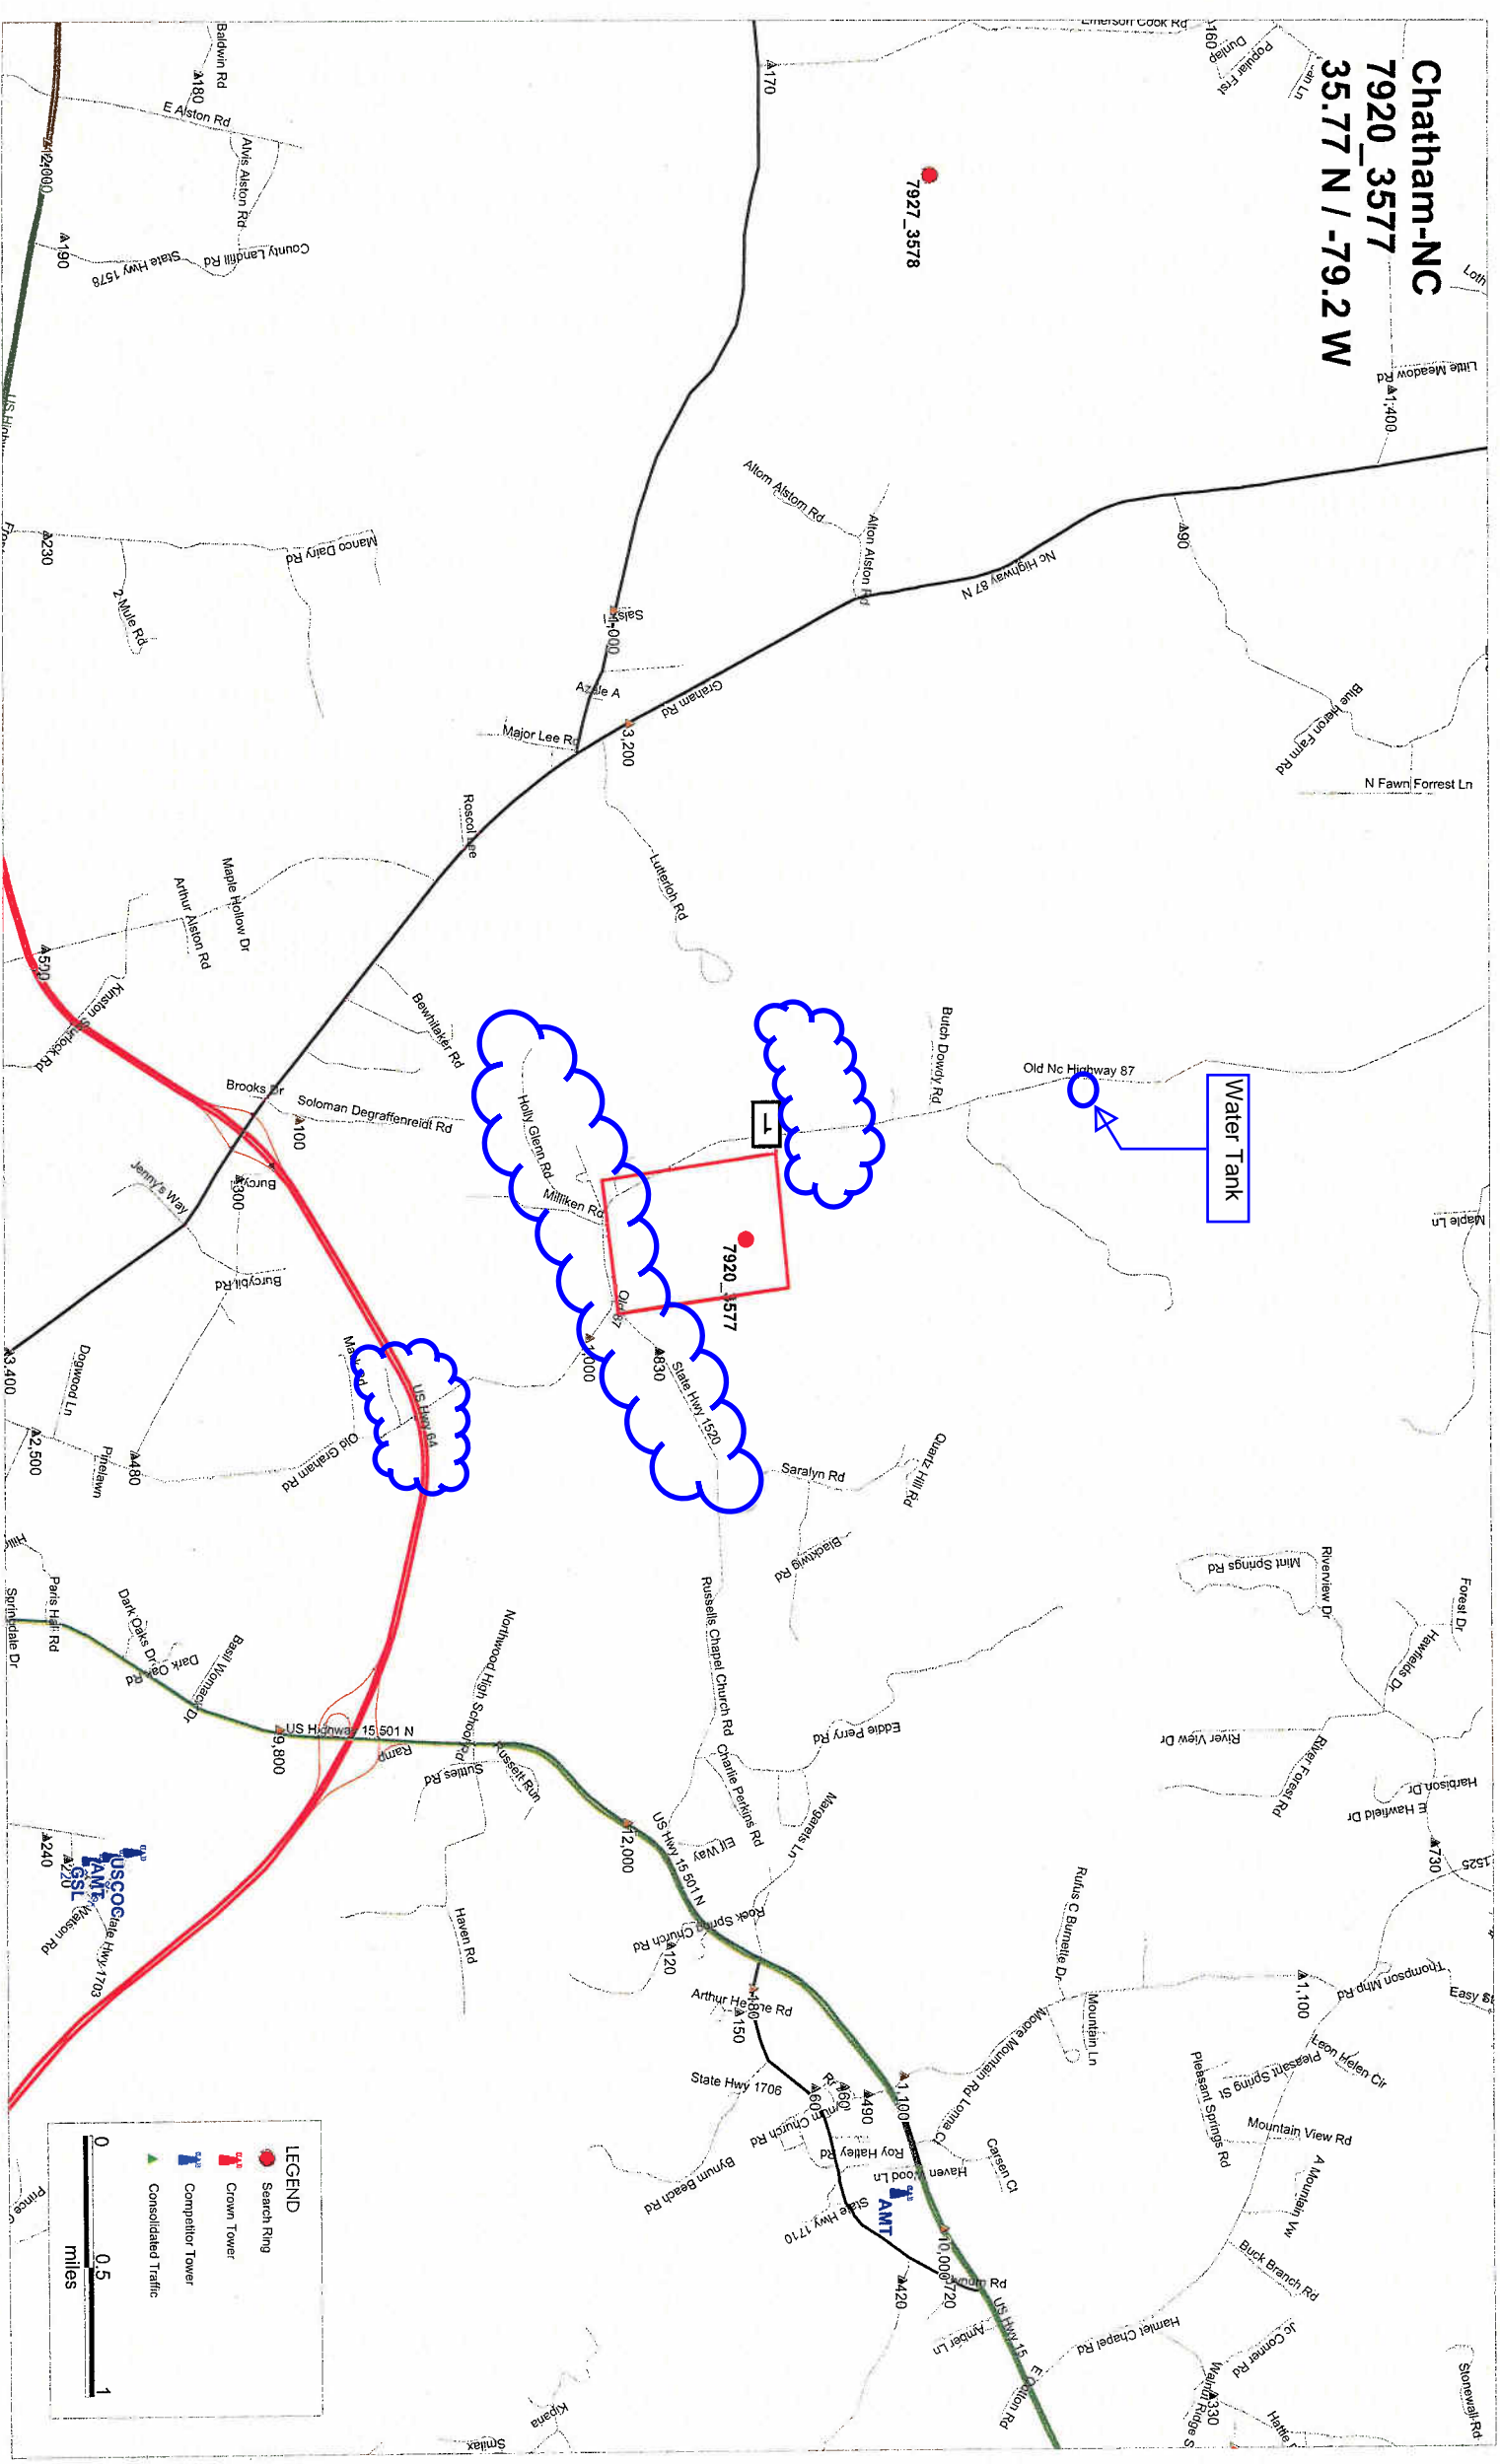

**Chatham-NC**  
**7920\_3577**  
**35.77 N / -79.2 W**

7927\_3578

7920\_3577

Water Tank

**LEGEND**

- Search Ring
- Crown Tower
- Competitor Tower
- ▲ Consolidated Traffic

0 0.5 1  
miles

USCGoogle Hwy 1703  
 AMT  
 920  
 920