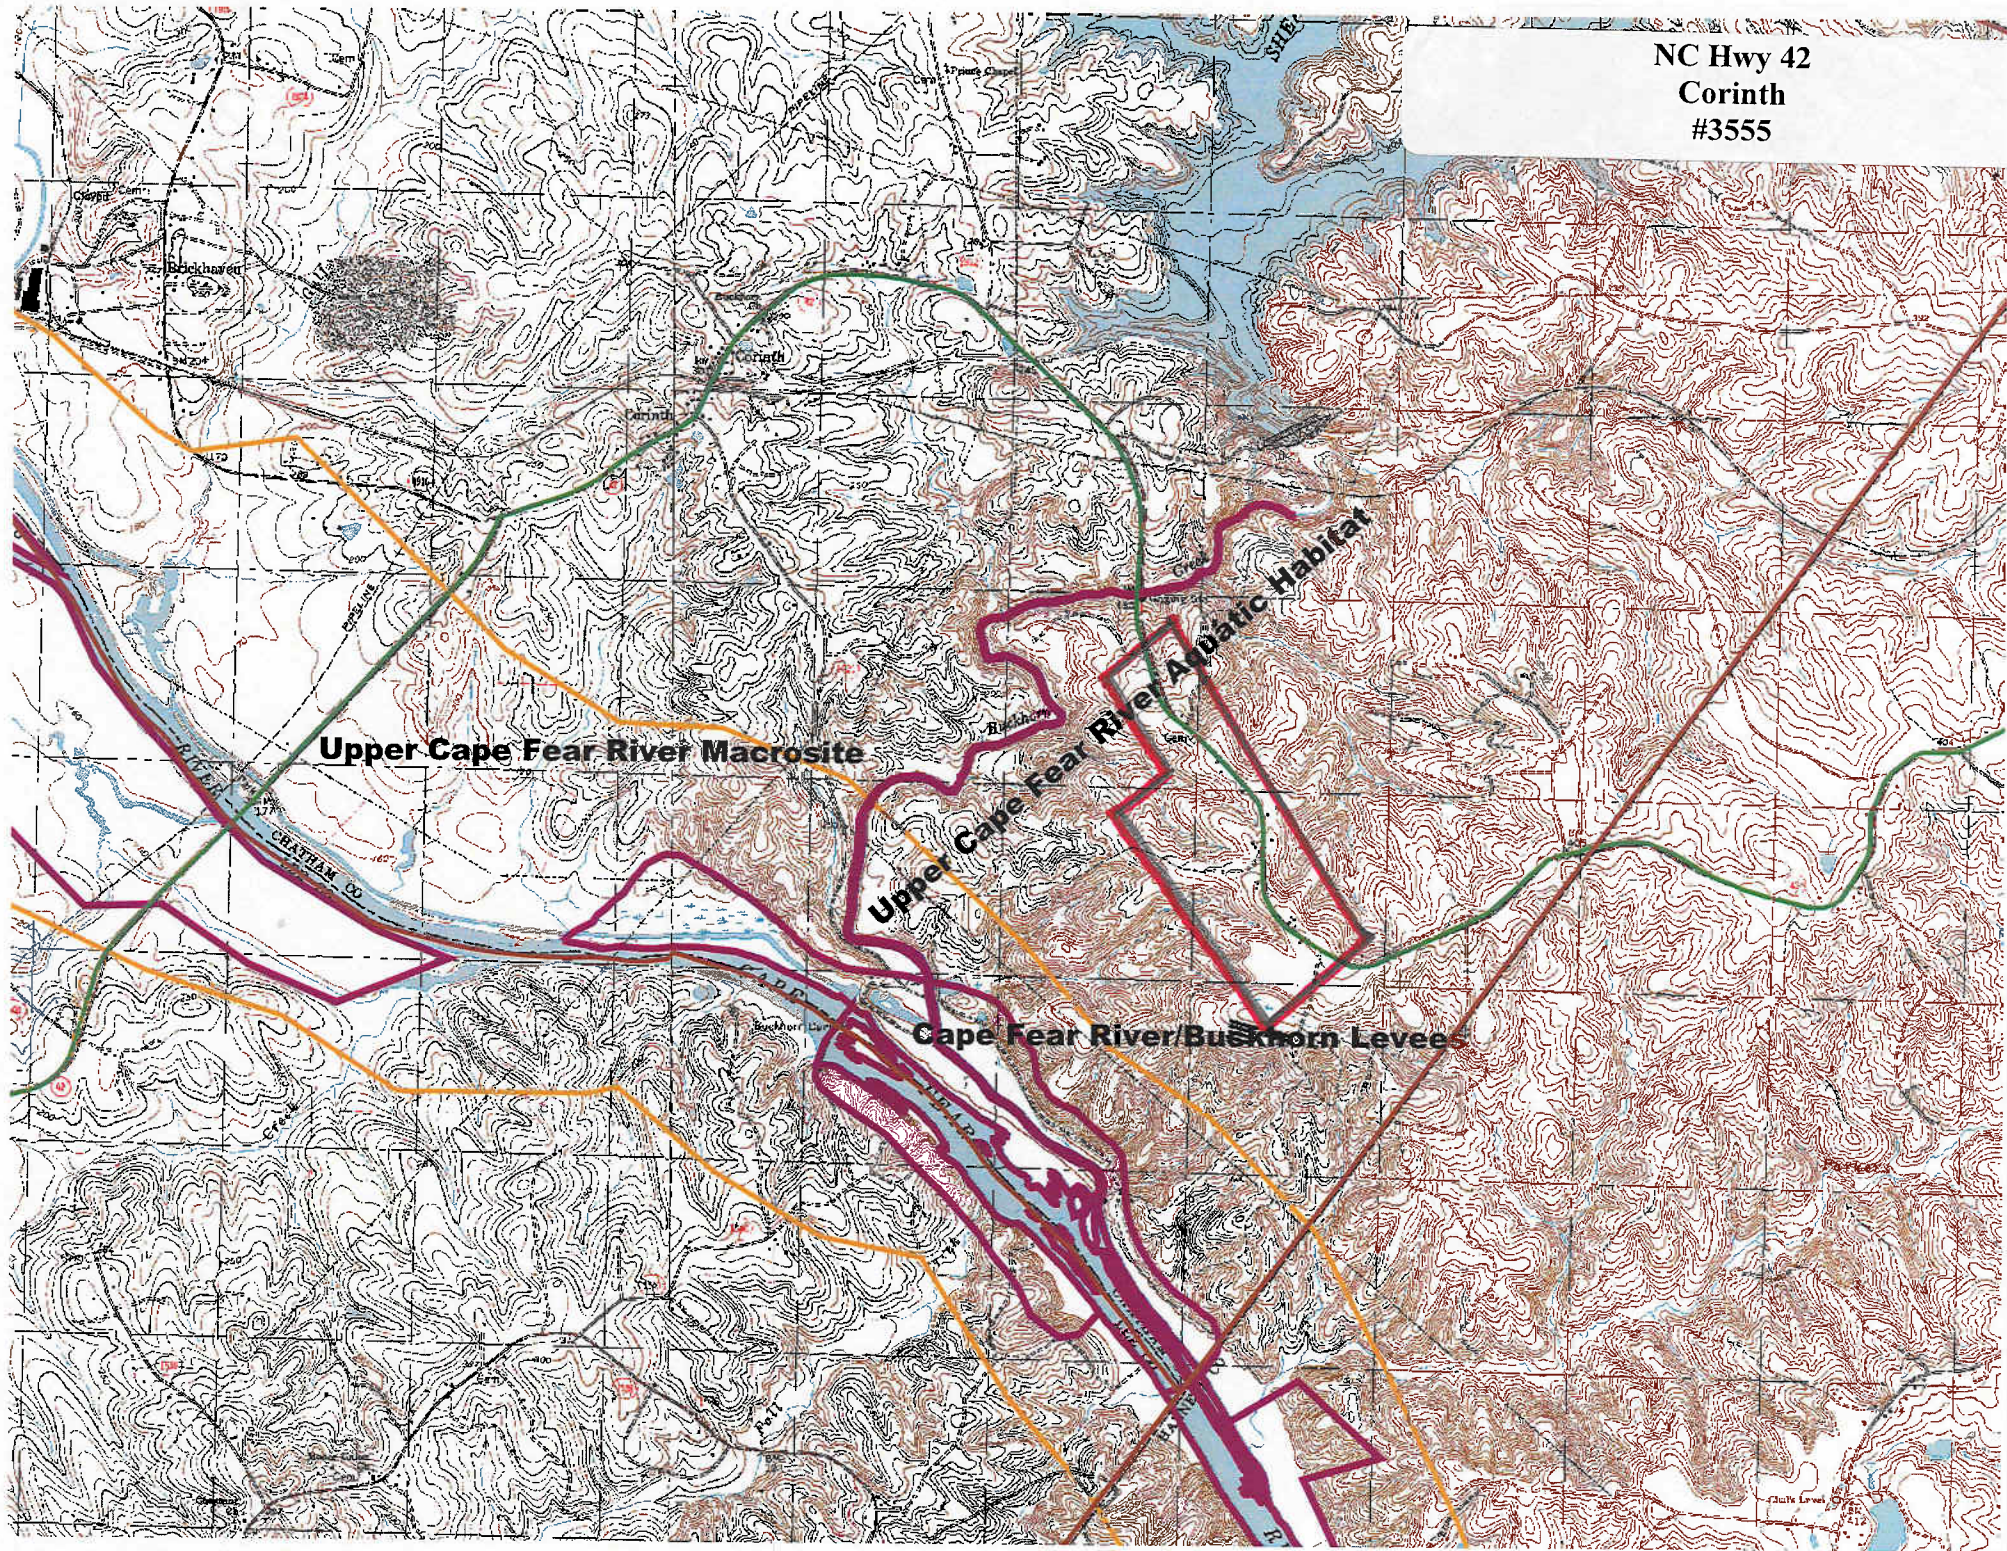

NC Hwy 42  
Corinth  
#3555

**Upper Cape Fear River Macrosite**

**Upper Cape Fear River Aquatic Habitat**

**Cape Fear River/Buckhorn Levees**