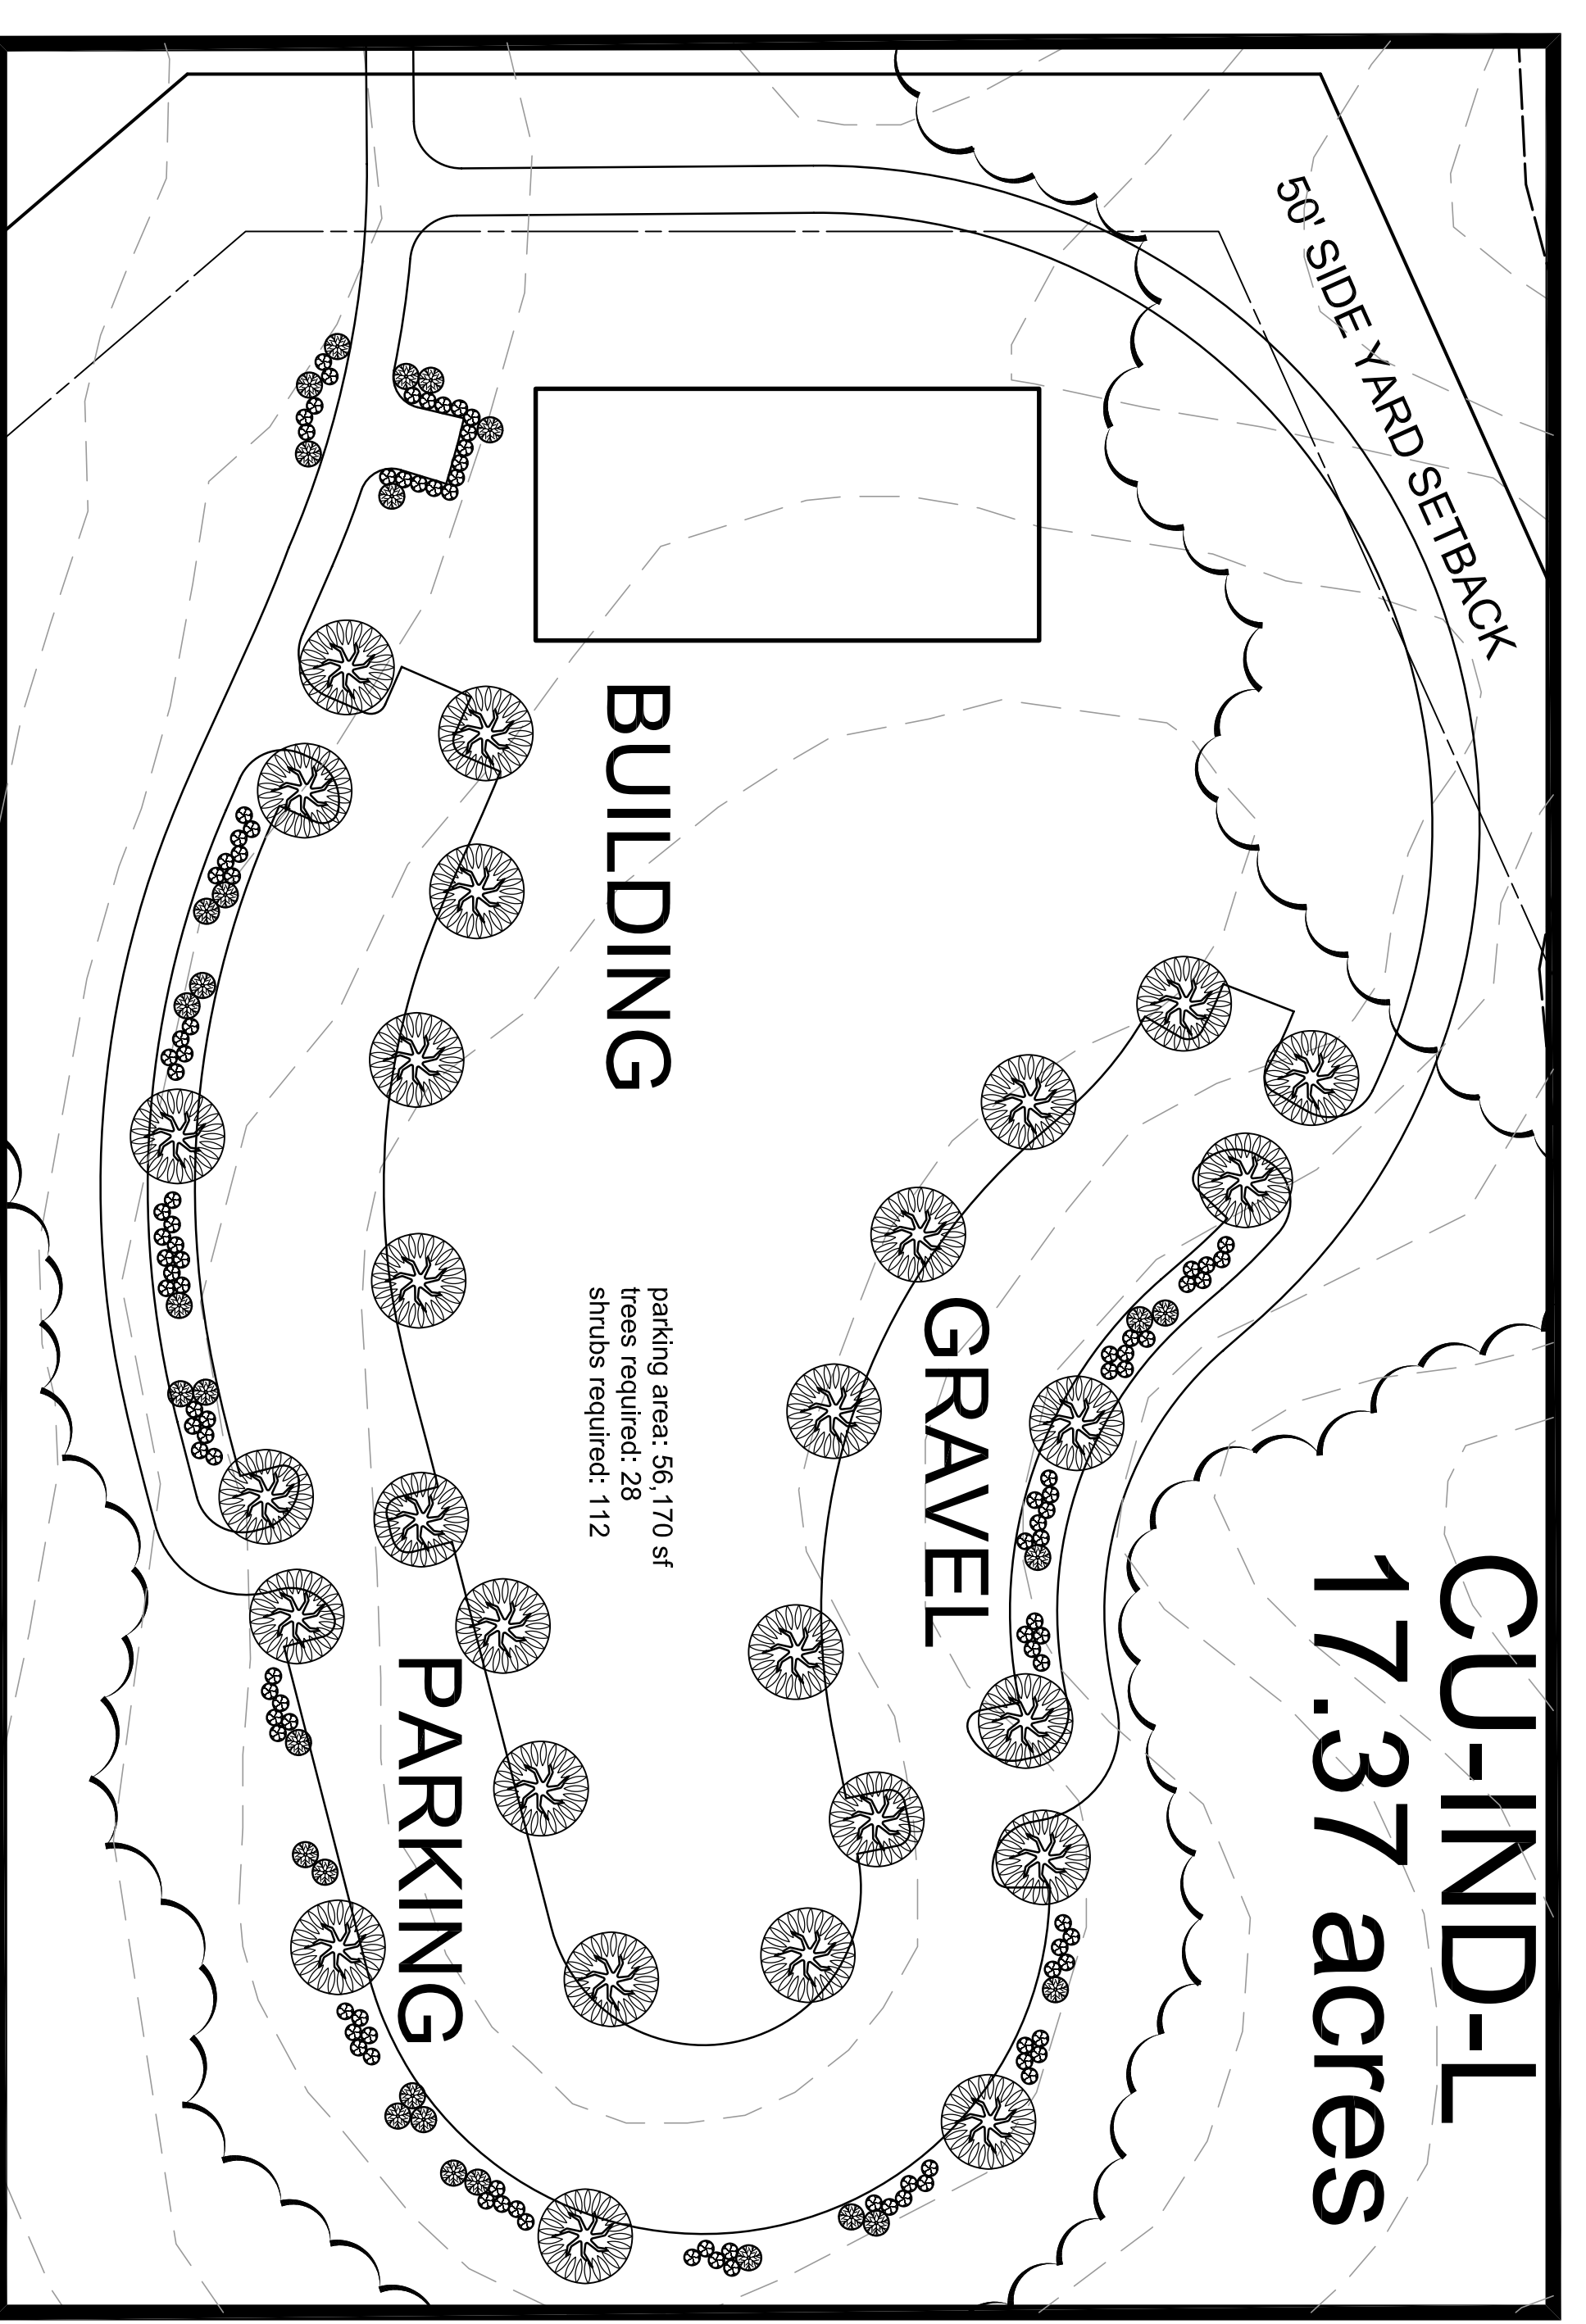

RA-40 CUP AREA

20.0 acres

Plant List and Legend

symbol	botanic name	common name	size	container
TREES				
	<i>Ilex alternata</i>	American Holly	3' ht.	3 gal.
	<i>Juniperus virginiana</i>	Red Cedar	3' ht.	3 gal.
	<i>Myrica carolinia</i>	Wax Myrtle	3' ht.	3 gal.
	<i>Quercus phellos</i>	Willow Oak	2.5' cal.	B&B

Planting Plan

April 20, 2007

Carter Crawford DESIGN
 Land Planning Landscape Architecture Urban Design
 400 Heritage Village Lane Apex, NC 27502
 919 387 8218 voice 919 387 6548 fax
 919 387 8218 voice 919 387 6548 fax

MULTI-USE BUILDING AND PARKING

Austinville
 Buckhorn Road, Corinth
 Chatham County, North Carolina
 Parcel Number 73961