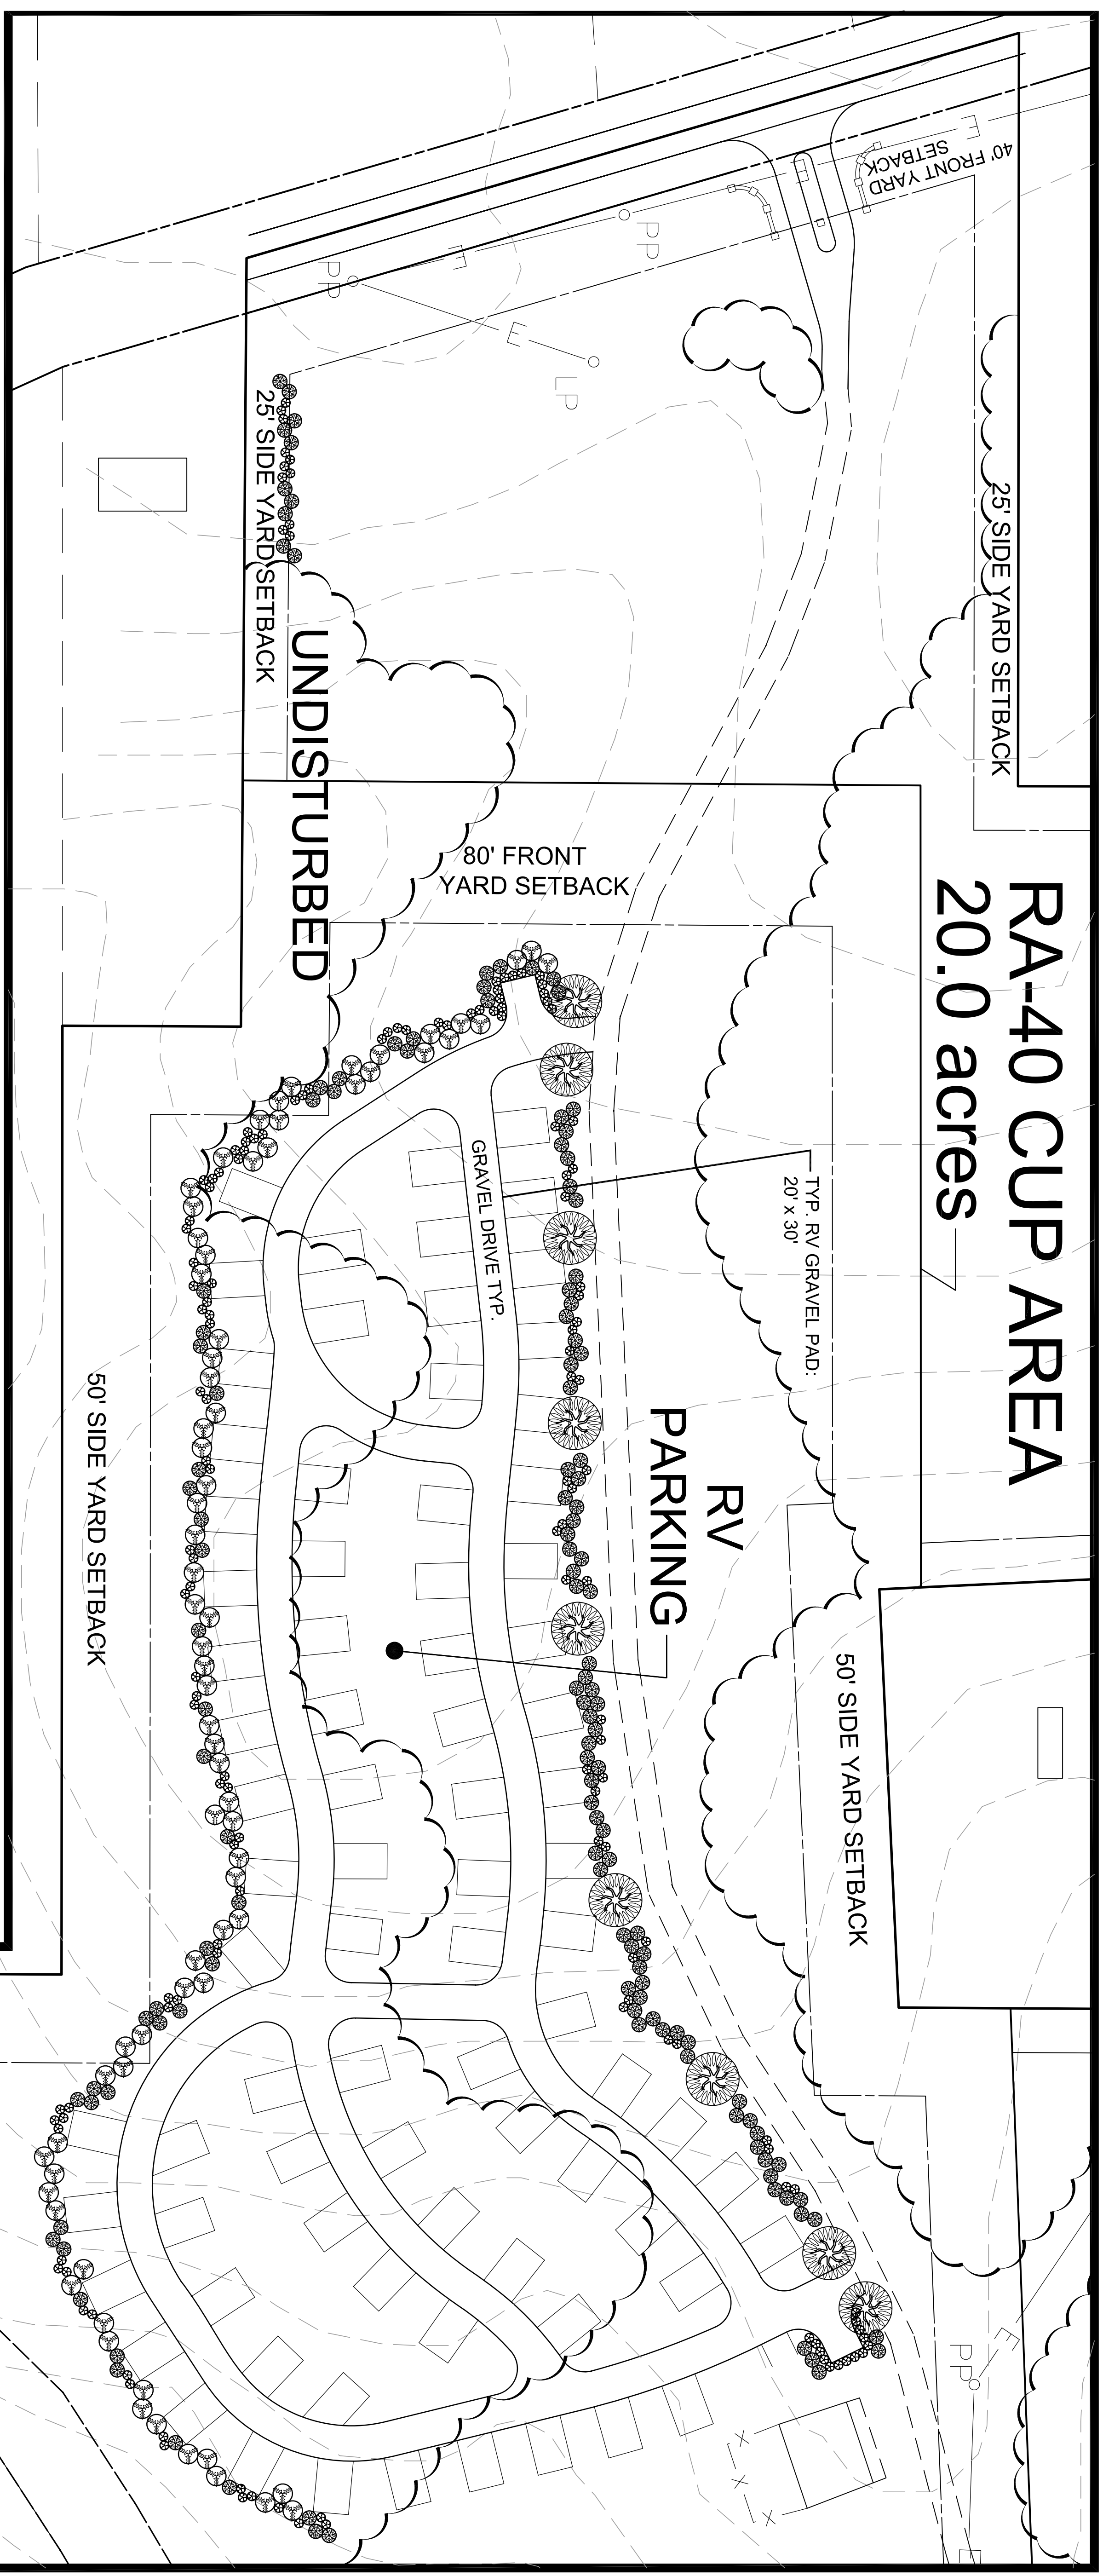

RA-40 CUP AREA

20.0 acres

Plant List and Legend

symbol	botanic name	common name	size	container
TREES				
	<i>Ilex alternata</i>	American Holly	3' ht.	3 gal.
	<i>Juniperus virginiana</i>	Red Cedar	3' ht.	3 gal.
	<i>Myrica carolinia</i>	Wax Myrtle	3' ht.	3 gal.
	<i>Quercus phellos</i>	Willow Oak	2.5' cal.	B&B