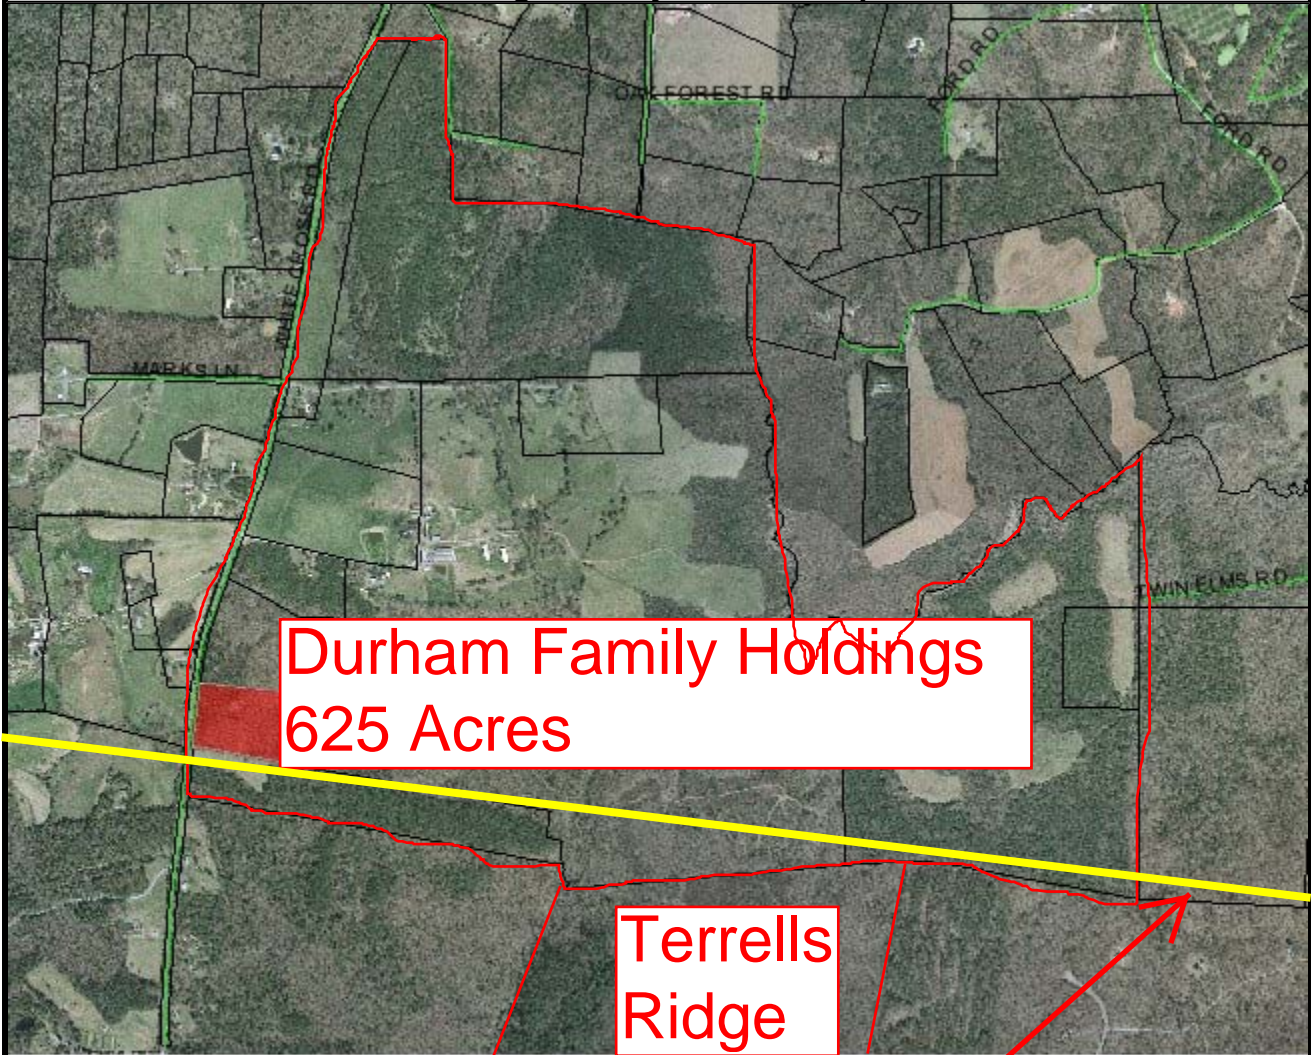

Orange County N.C. GIS Map

Durham Family Holdings  
625 Acres

Terrells  
Ridge

Chatham - Orange  
County Line

This map contains parcels prepared for the inventory of real property within Orange County, and is compiled from recorded deeds, plats, and other public records and data. Users of this map are hereby notified that the aforementioned public primary information sources should be consulted for verification of the information contained on this map. The county and its mapping companies assume no legal responsibility for the information contained on this map.

This Page Printed Monday, April 2, 2007 10:22 pm

Parcels Current Thru 3/15/2007. Owner Information Current Thru 2/13/2007

Parcel Identification Number: 9747121508

Summary  Building  Land  Documents  Prior Owners  Addresses