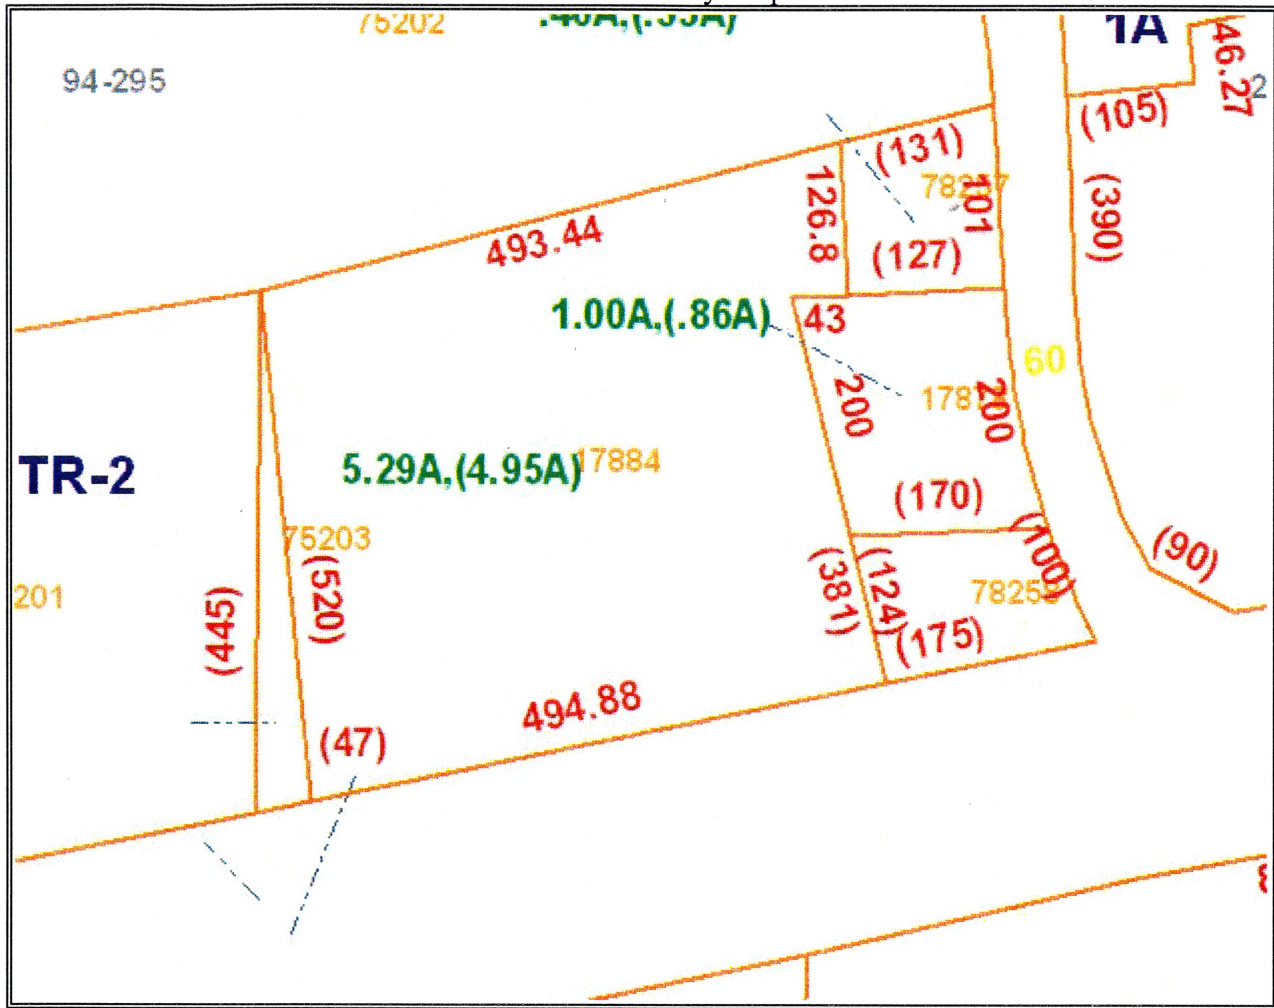

Chatham County Map

Disclaimer: This map is prepared for the inventory of real property found within this jurisdiction and is compiled from recorded deeds, plats, and other public records and data. Users of this map are hereby notified that the aforementioned public primary information sources should be consulted for verification of the information contained on this map. The County and the mapping companies assume no legal responsibilities for the information contained on this map.

Map Scale
 1 inch = 152 feet
 Grid based on the North Carolina State Plane Coordinate System, 1983 North American Datum.