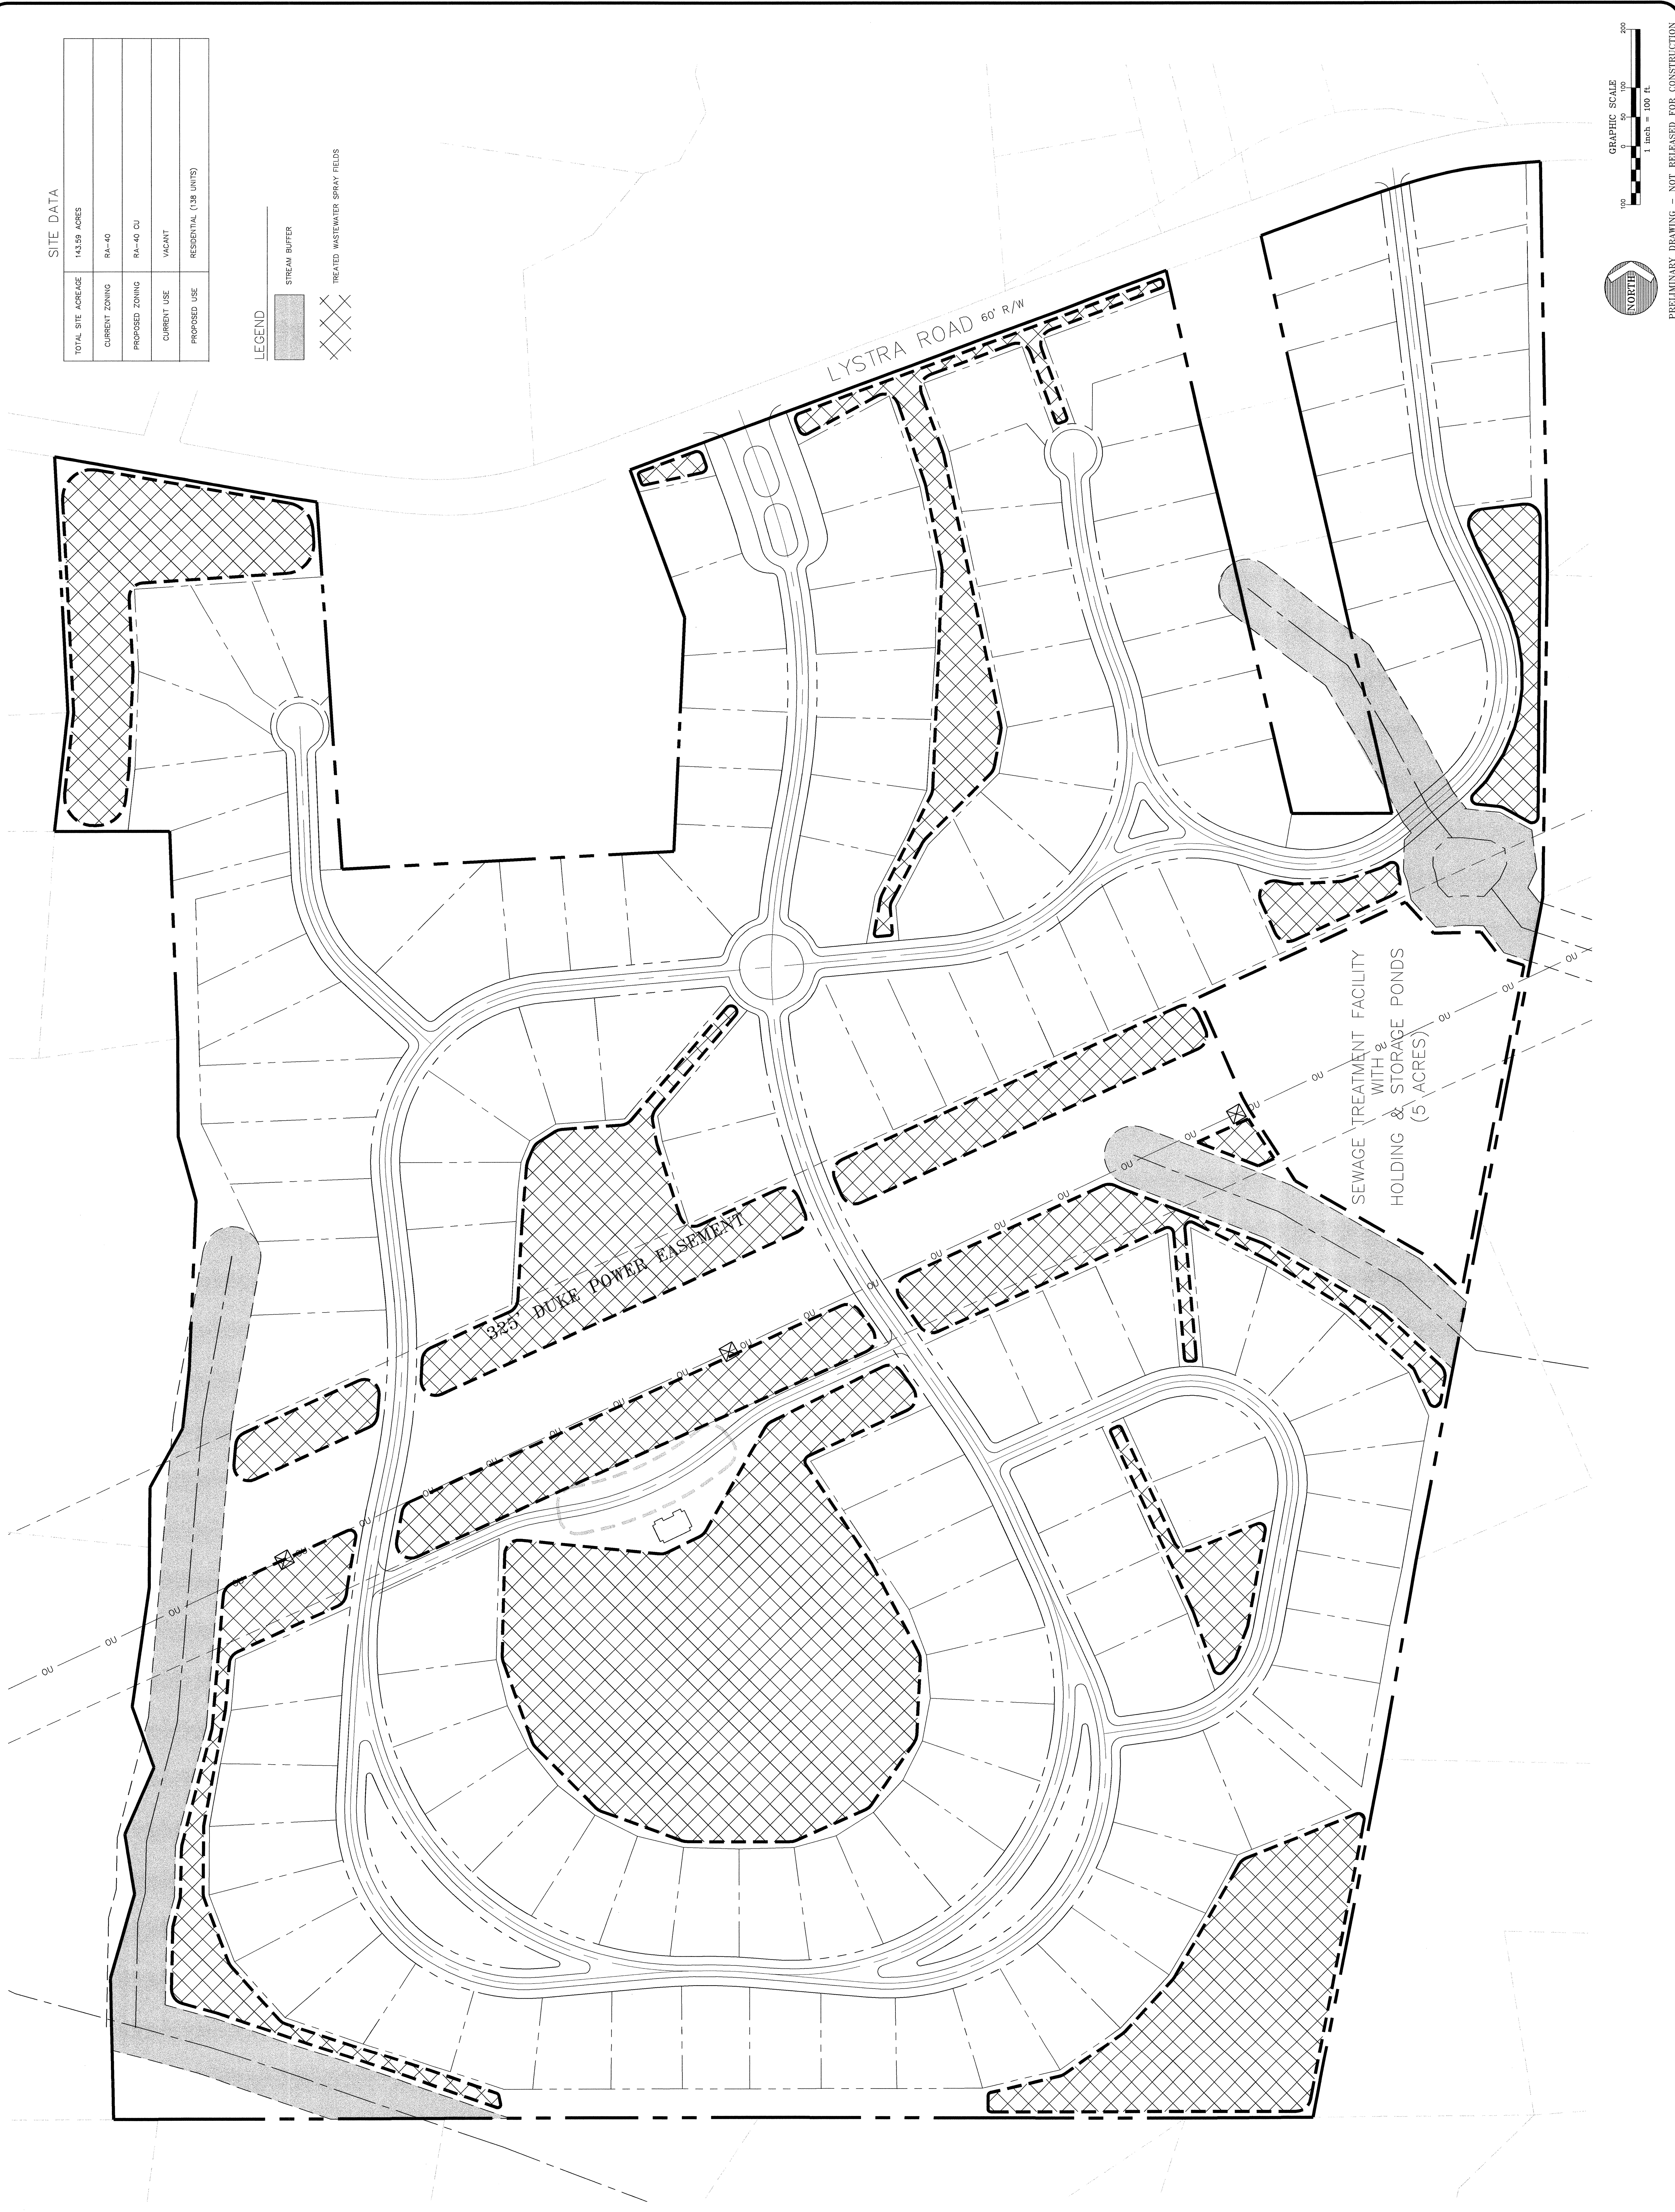

SITE DATA

TOTAL SITE ACREAGE	143.99 ACRES
CURRENT ZONING	RA-40
PROPOSED ZONING	RA-40 CU
CURRENT USE	VACANT
PROPOSED USE	RESIDENTIAL (138 UNITS)

PRELIMINARY DRAWING - NOT RELEASED FOR CONSTRUCTION