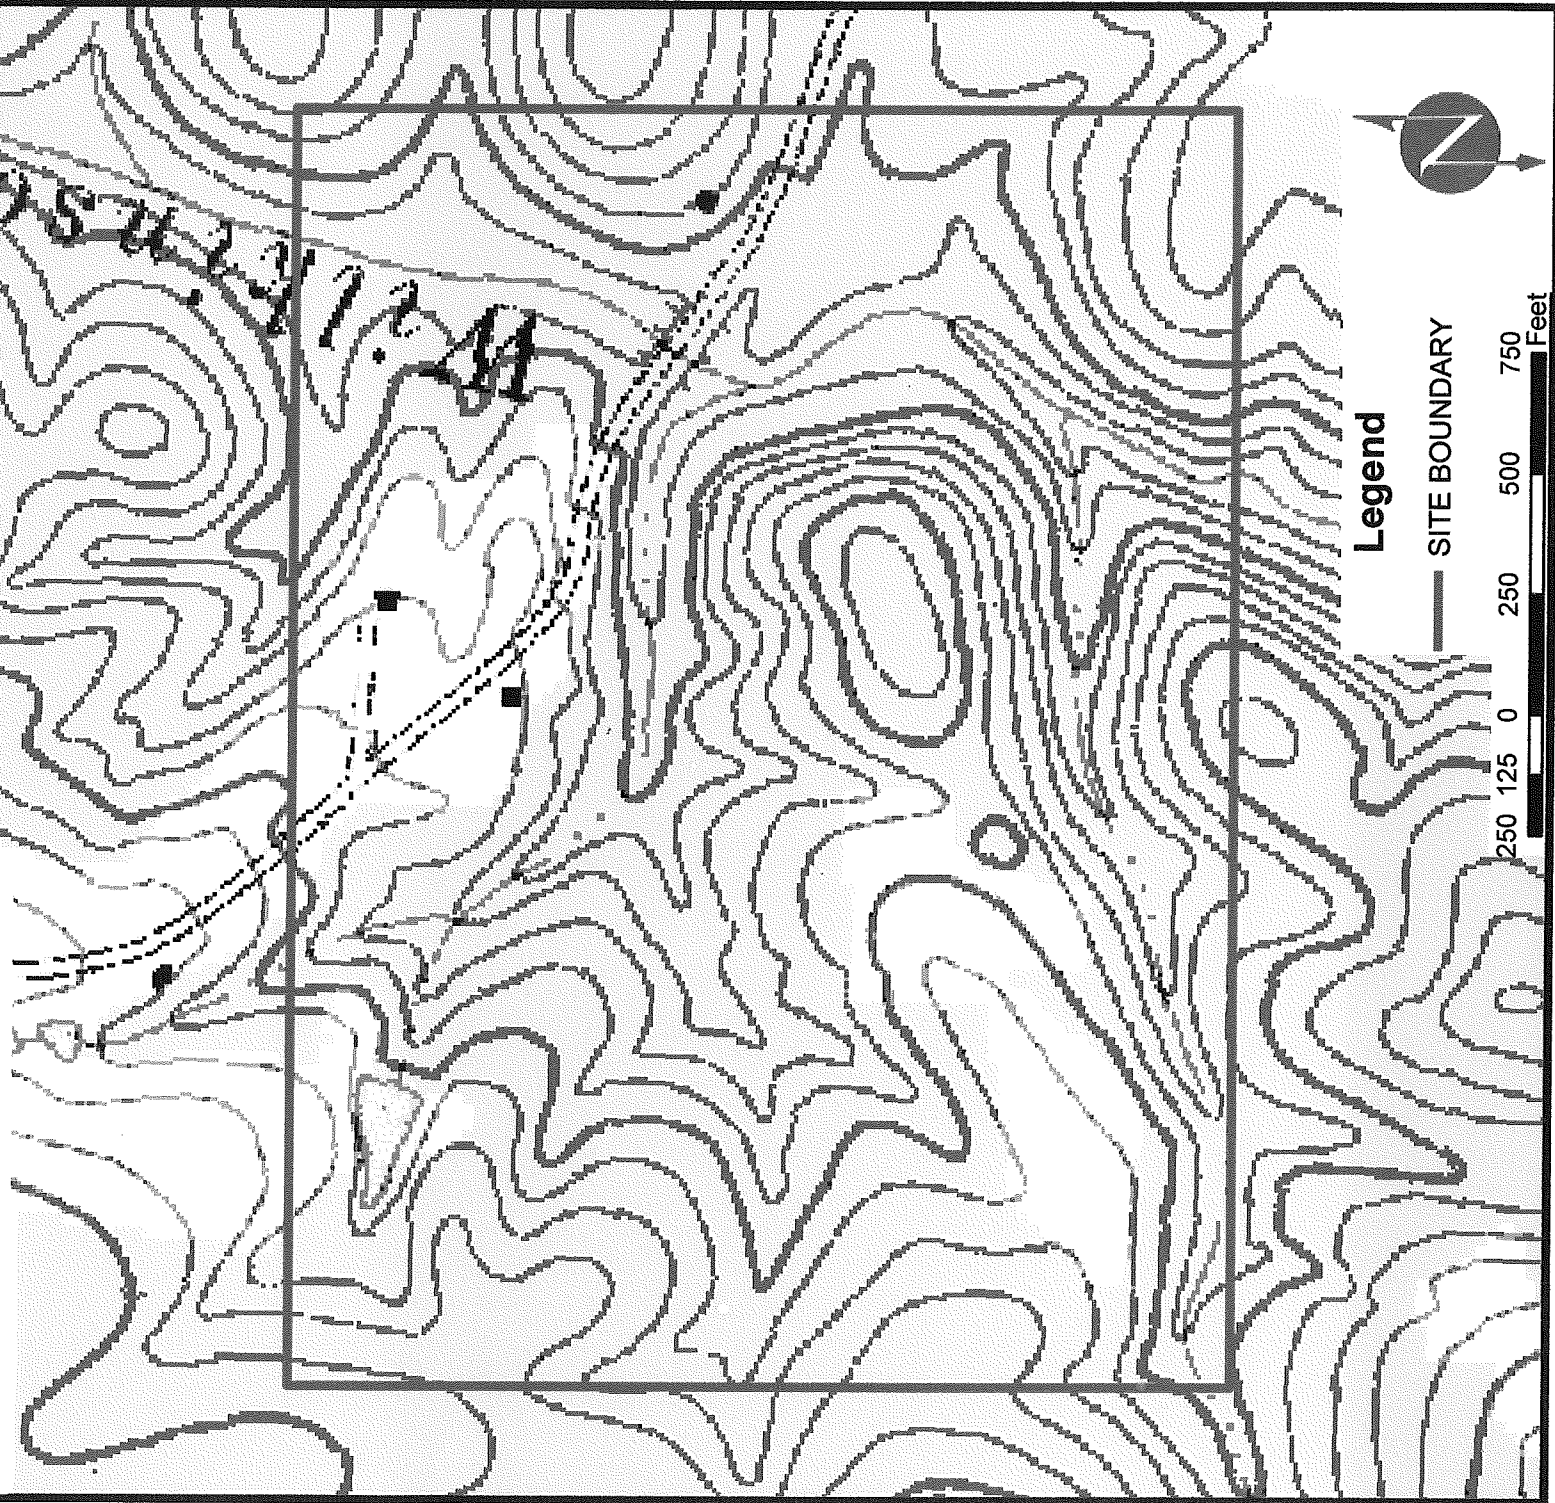

Wilkinson Creek Site Map

Quad: Bynum

Scale 1:4800

Units: Feet

Projection: NAD 83 LCC

Legend

— SITE BOUNDARY

Quad map